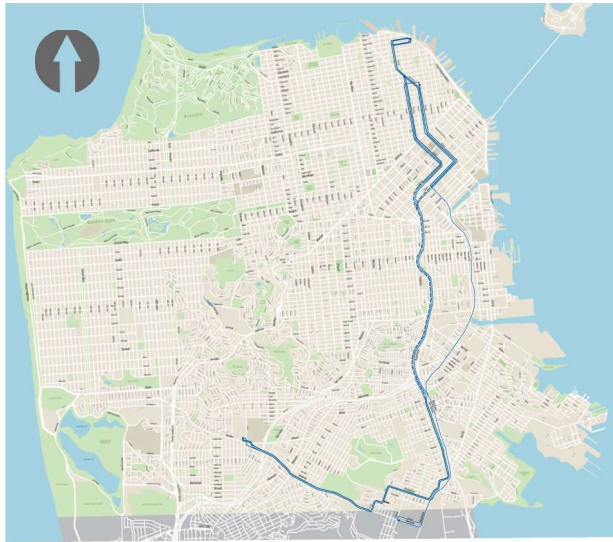

8 Bayshore & 8AX/8BX Expresses

effective 7/9/22

Downtown, Chinatown & North Terminals

8 Bayshore & 8AX/8BX Expresses

Effective 7/9/22

101 & 280 Freeways

Visitation Valley, San Bruno Ave, Bayshore Blvd, & Southern Terminals