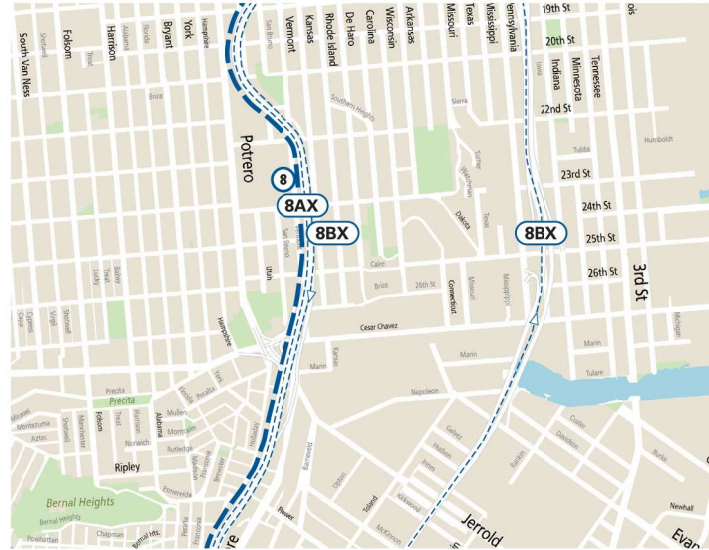

8 Bayshore & 8AX/8BX Expresses

effective 7/9/22

Downtown, Chinatown & North Terminals

8 Bayshore & 8AX/8BX Expresses

Effective 7/9/22

101 & 280 Freeways

Visitation Valley, San Bruno Ave, Bayshore Blvd, & Southern Terminals