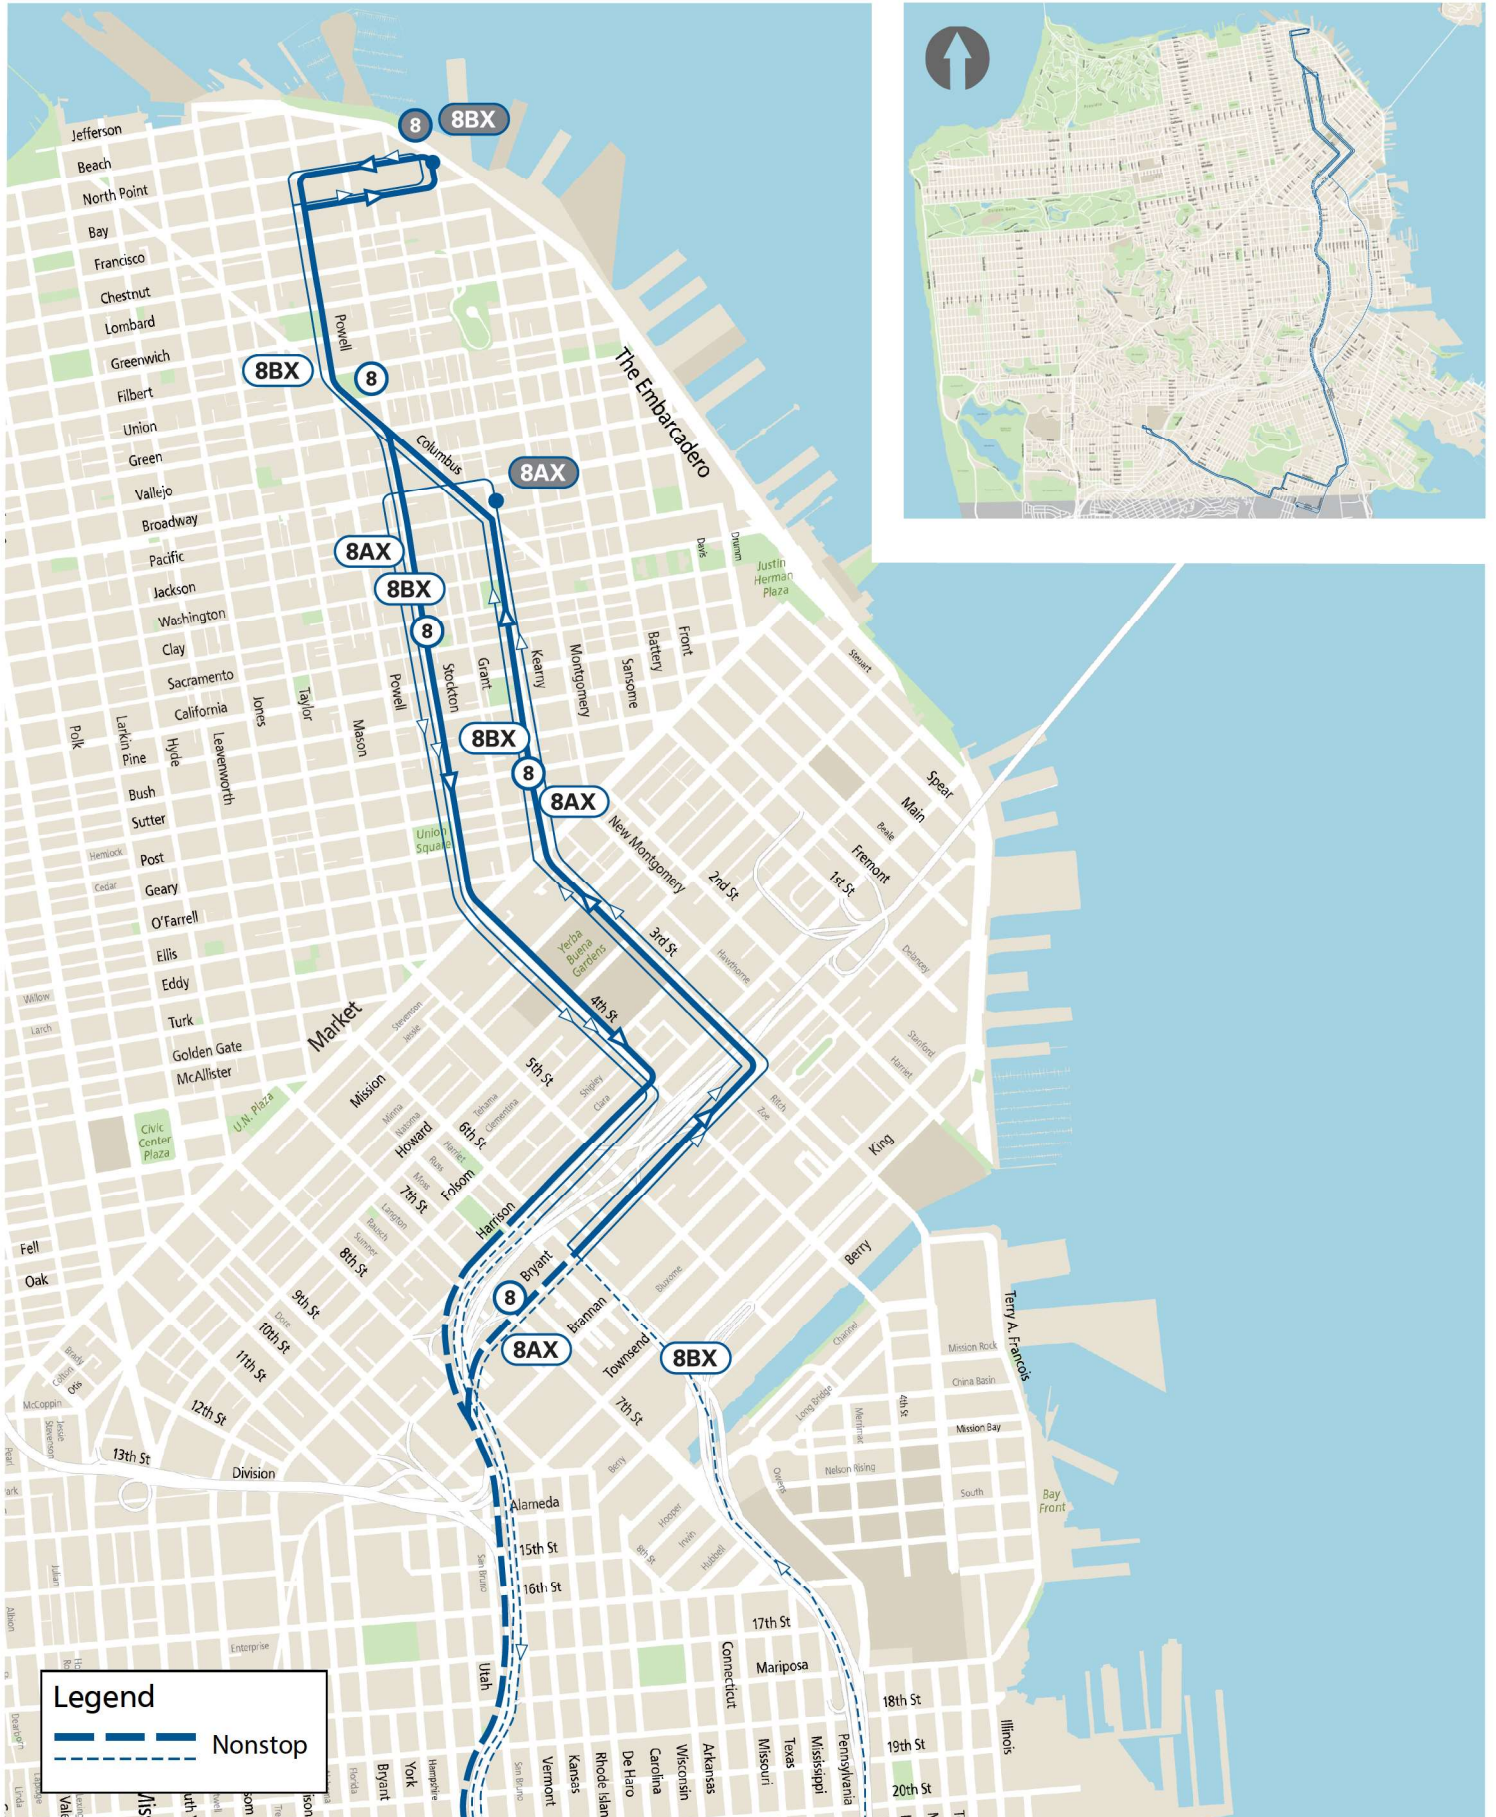

8 Bayshore & 8AX/8BX Expresses

effective 7/9/22

Downtown, Chinatown & North Terminals

8 Bayshore & 8AX/8BX Expresses

Effective 7/9/22

101 & 280 Freeways

Visitation Valley, San Bruno Ave, Bayshore Blvd, & Southern Terminals