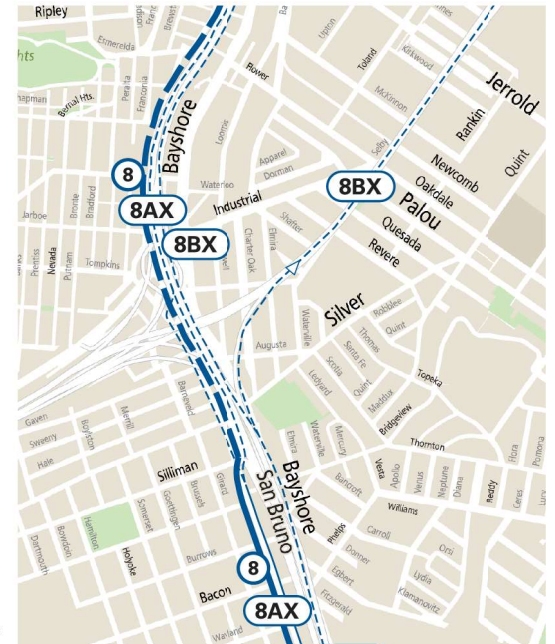

8 Bayshore & 8AX/8BX Expresses

effective 7/9/22

Downtown, Chinatown & North Terminals

8 Bayshore & 8AX/8BX Expresses

Effective 7/9/22

101 & 280 Freeways

Visitation Valley, San Bruno Ave, Bayshore Blvd, & Southern Terminals