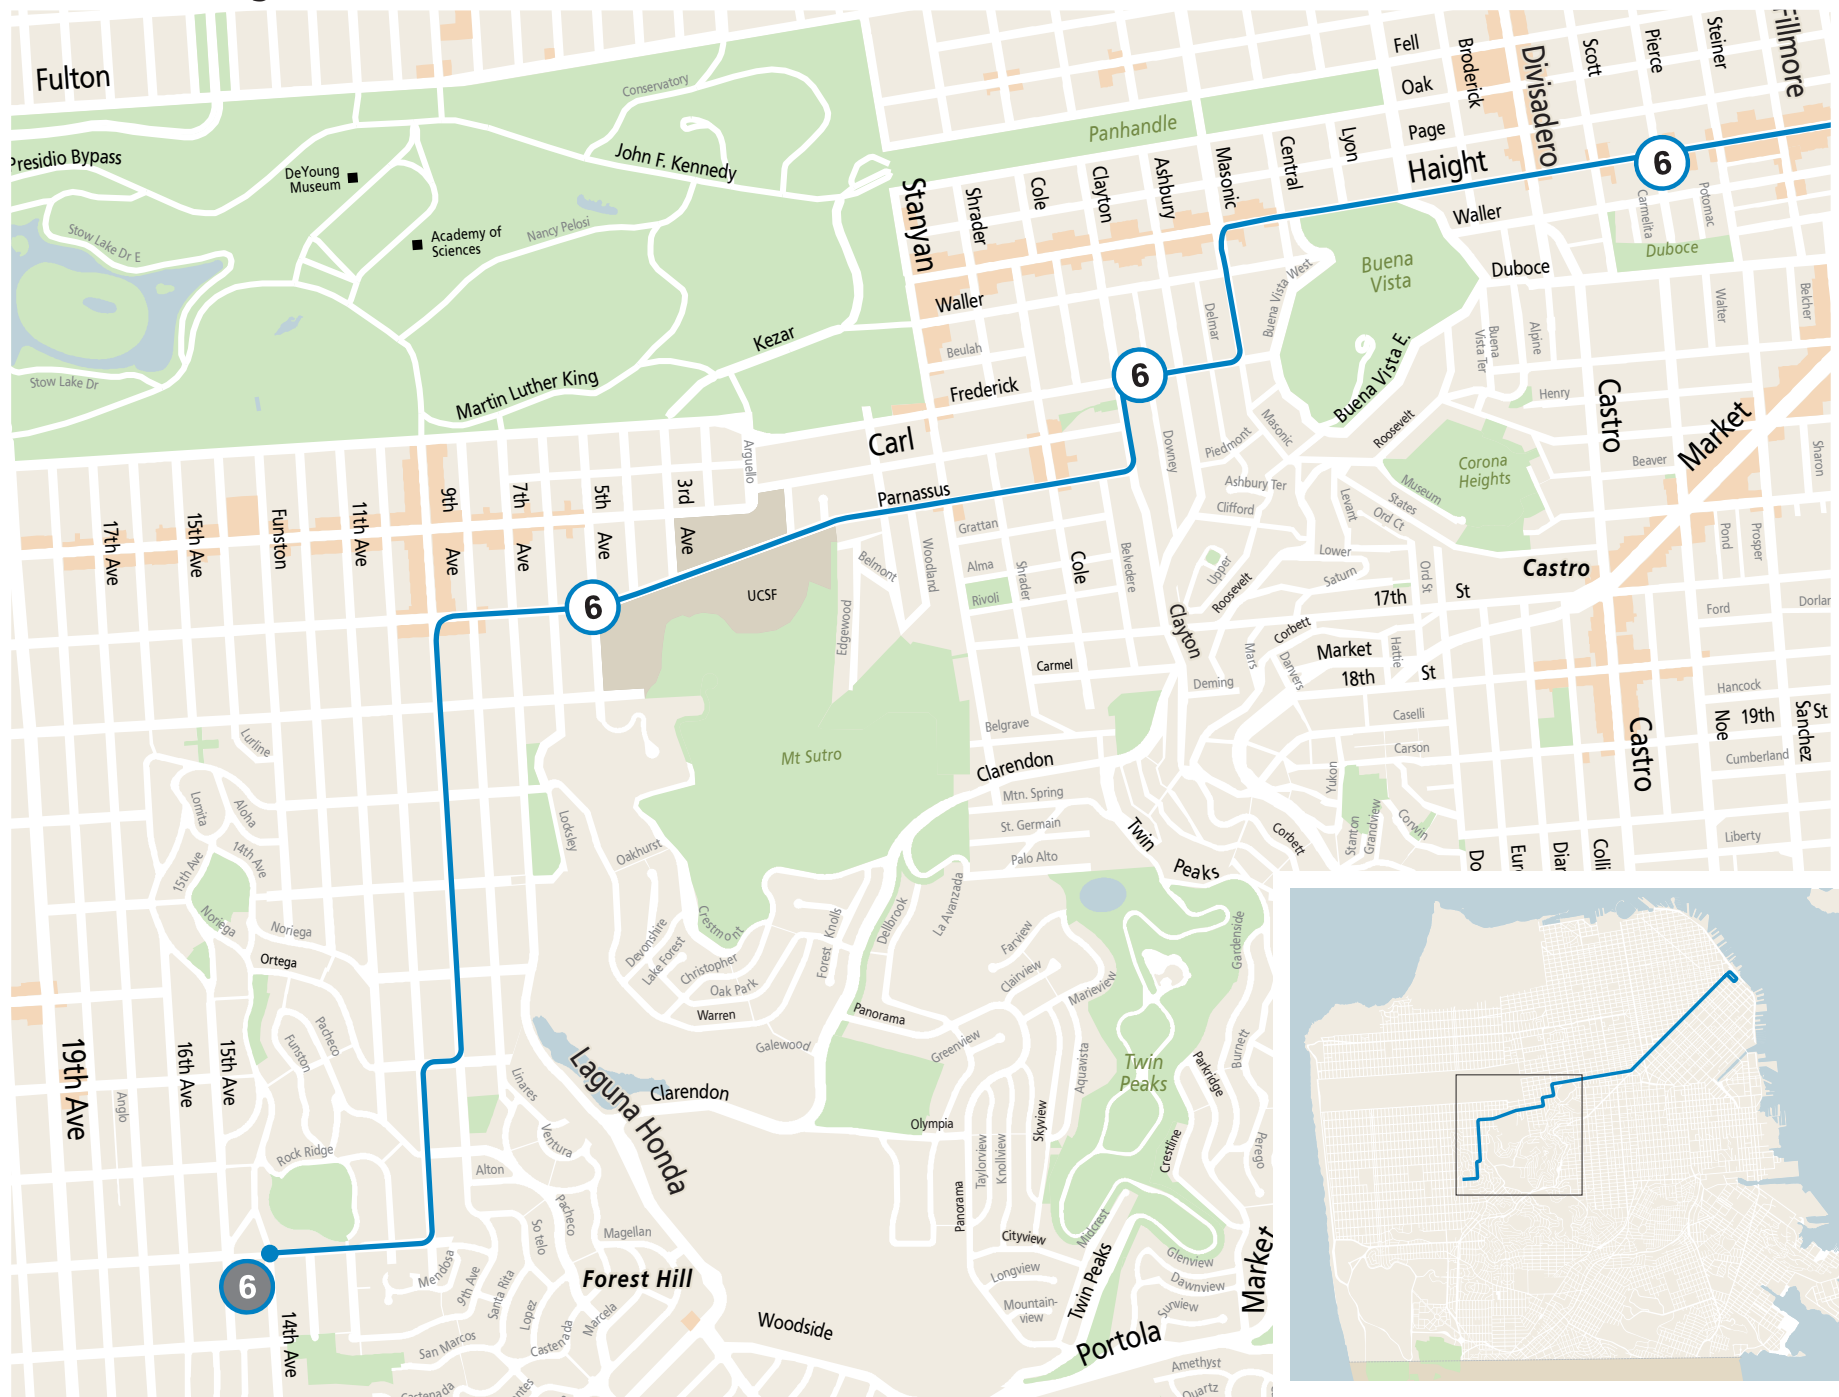

6 Haight/Parnassus

effective 7/9/2022

Inner Sunset to Haight St

MUNI 6 Haight/Parnassus

effective 7/9/2022

Haight St to Embarcadero/Ferry Plaza