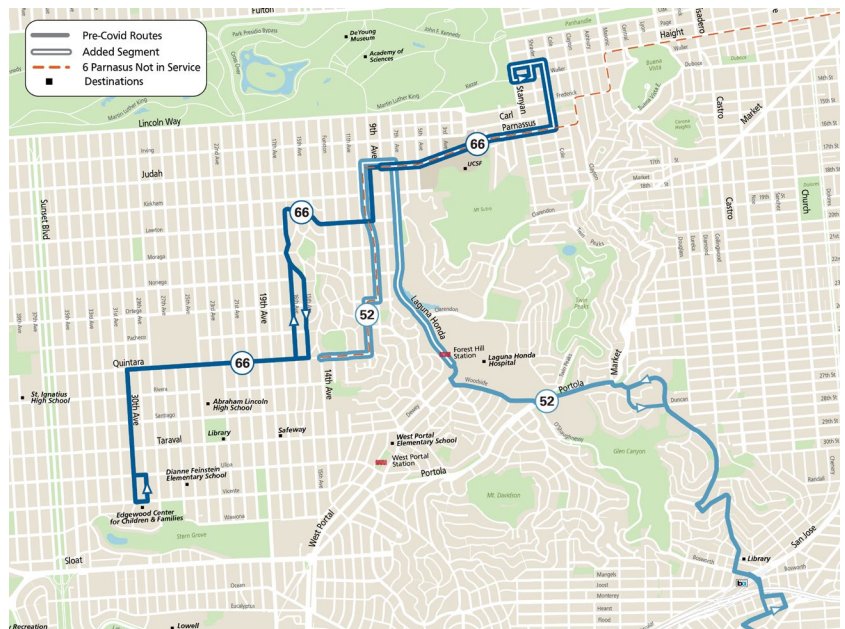

Muni Service to Your School

With school back in session, Muni is ready to get students to class. Your routes may be different than they were in the past. See how these changes serve your school.

Lincoln High School

Nearby routes in service:

- 28 19th Avenue
- 48 Quintara/24th Street
- 66 Quintara
- L Taraval Bus

Nearby routes not in service

- 28R 19th Avenue Rapid

Changes to the 66 Quintara

Starting August 14, the 66 Quintara will be restored and extend to UCSF and Haight Street via Parnassus Avenue.

Changes to the 48 Quintara/24th St.

The 48 Quintara/24th Street will be extended from West Portal to Ocean Beach via Quintara for all hours of service daily and will run a more direct route around Clipper Street.

School Trippers Serving Lincoln High School

(Extra afternoon buses on regular lines that begin their route at a school at the end of the school day, then typically continue along the route as normal)

- 48 Quintara/24th Street (*terminates at West Portal*)

Learn about all the ways the SFMTA can get you to school:
[SFMTA.com/Schools](https://www.sfmta.com/Schools)