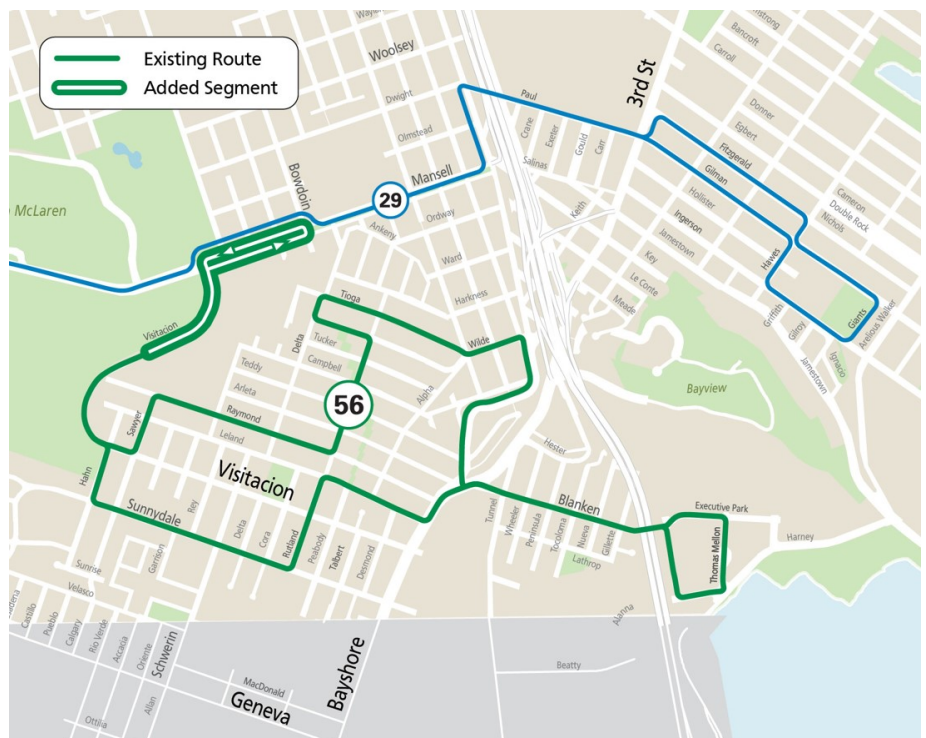

Muni Service to Your School

With school back in session, Muni is ready to get students to class. Your routes may be different than they were in the past. See how these changes serve your school.

Burton High School

Nearby routes in service:

- **8 Bayshore**
- **9 San Bruno**
- **9R San Bruno Rapid**
- **29 Sunset**
- **56 Rutland** (starting August 14 – see below)

Changes to the 56 Rutland

Starting August 14, the 56 Rutland will be fully restored with a new extension. It will continue beyond Visitation Valley Middle School to Mansell to connect with the 29 Sunset and Burton High School.

Nearby routes not in service

- Not applicable: all nearby service running by August 14!

School Trippers

(Extra afternoon buses on regular lines that begin their route at a school at the end of the school day, then typically continue along the route as normal)

- **29 Sunset**
- **44 O'Shaughnessy (modified route)**

Learn about all the ways the SFMTA can get you to school:
SFMTA.com/Schools

SFMTA