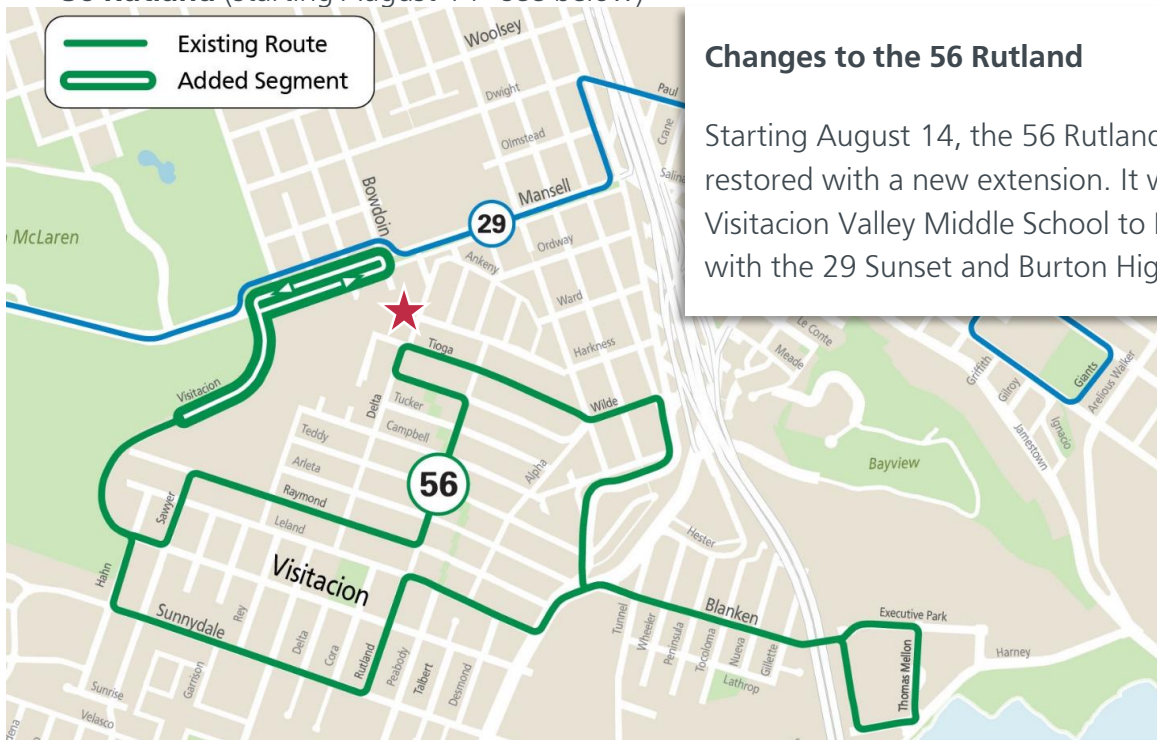

### Nearby routes in service:

- **29 Sunset**
- **56 Rutland** (starting August 14 - see below)