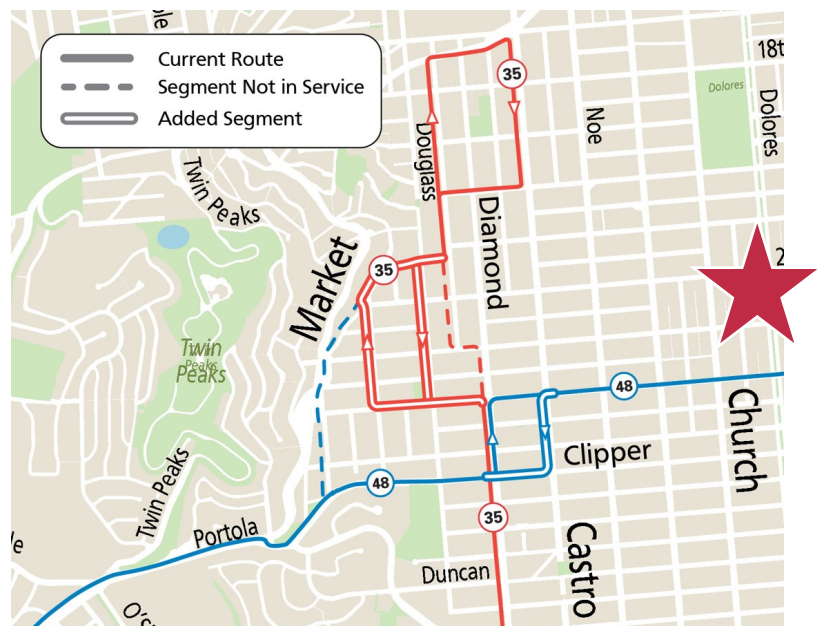

Muni Service to Your School

With school back in session, Muni is ready to get students to class. Your routes may be different than they were in the past. See how these changes serve your school.

Edison Charter K-8

Nearby routes in service:

- **48 Quintara/24th Street**
- **J Church** (from Balboa Park to Market Street only)

Changes to the 48 Quintara/24th Street

Starting August 14, the 48 Quintara/24th Street will be extended from West Portal to Ocean Beach via Quintara for all hours of service daily and will run a more direct route around Clipper St.

Nearby routes not in service

- Not applicable: all nearby service is running!