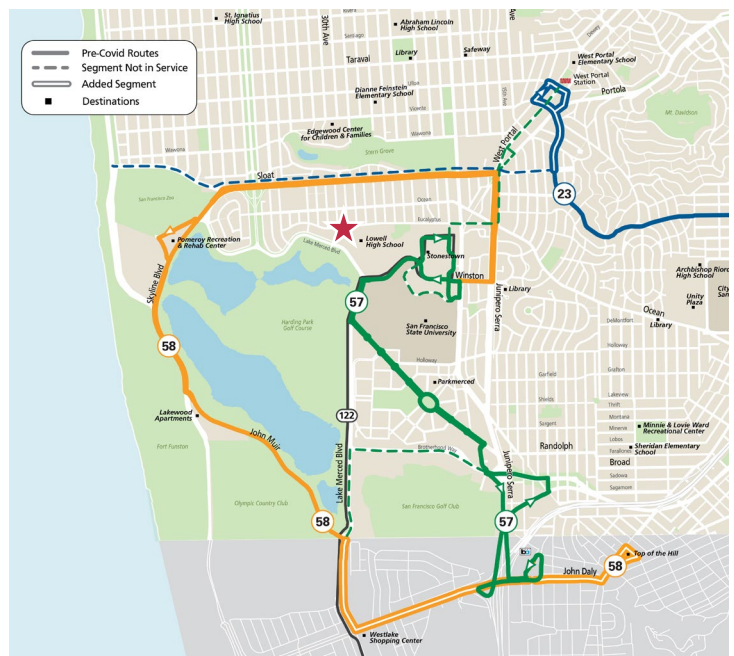

Muni Service to Your School

With school back in session, Muni is ready to get students to class. Your routes may be different than they were in the past. See how these changes serve your school.

Lakeshore Alternative Elementary School

Nearby routes in service:

- 18 46th Avenue
- 23 Monterey*
- 29 Sunset
- 57 Parkmerced*
- 58 Lake Merced*

(starting August 14 – see below)

Changes to the 23 Monterey

Starting August 14, the 23 Monterey will resume service from Monterey Blvd. to the Bayview District, but will terminate at West Portal Station and no longer serve the Sloat/SF Zoo section of the route. These changes are coordinated with other changes to the 57 Parkmerced and the creation of the new 58 Lake Merced.

Changes to the 57 Parkmerced:

Starting August 14, the route will run along the most used segment of the route from Daly City BART through Parkmerced and past SF State and Stonestown and will connect to the KT at Ocean/Junipero Serra.

About the 58 Lake Merced:

Starting August 14, the new 58 Lake Merced will replace the John Muir Drive portion of the 57 Parkmerced and some of Sloat Blvd. previously covered by the 23 Monterey. It will connect to BART, Stonestown, Lakeshore, Westlake Plaza, John Daly Boulevard at and Top of the Hill in Daly City.

Learn about all the ways the SFMTA
can get you to school:
[SFMTA.com/Schools](https://www.sfmta.com/Schools)