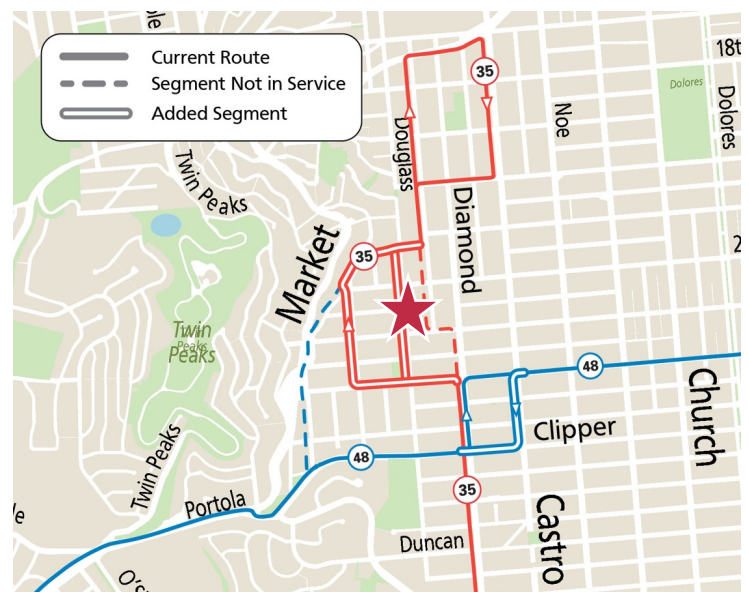

Muni Service to Your School

With school back in session, Muni is ready to get students to class. Your routes may be different than they were in the past. See how these changes serve your school.

Alvarado Elementary School

Nearby routes in service:

- **24 Divisadero**
- **35 Eureka** (starting August 14 - see below)
- **48 Quintara/24th Street** (see below)

Changes to the 48 Quintara/24th Street

Starting August 14, the 48 Quintara/24th Street will be extended from West Portal to Ocean Beach via Quintara for all hours of service daily and will run a more direct route around Clipper Street.

Changes to the 35 Eureka

The 35 Eureka will be restored by August 14 with new service to some areas in Noe Valley along Douglass and Hoffman (previously covered by the 48 Quintara/24th Street).

Nearby routes not in service

- Not applicable: all nearby service running by August 14!