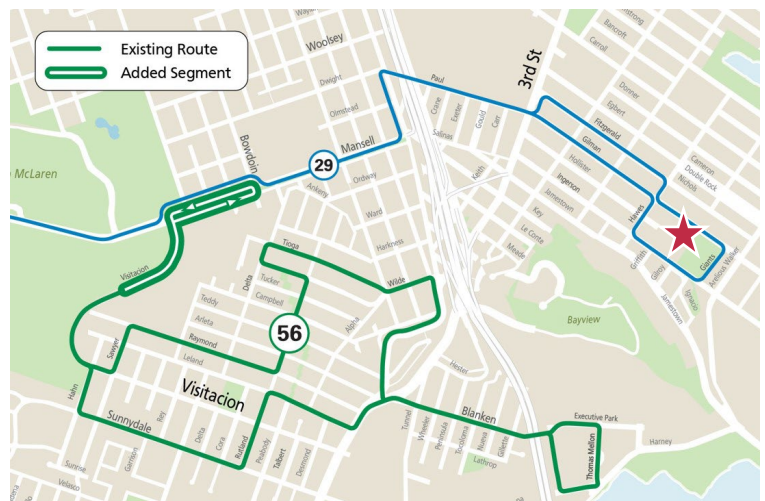

Muni Service to Your School

With school back in session, Muni is ready to get students to class. Your routes may be different than they were in the past. See how these changes serve your school.

Bret Harte Elementary School

Nearby routes in service:

- **KT Ingleside Third Street**
- **29 Sunset**
- **56 Rutland** (starting August 14 - see below)

Nearby routes not in service

- Not applicable: all nearby service running by August 14!

Changes to the 56 Rutland:

Starting August 14, the 56 Rutland will be fully restored with a new extension. It will continue beyond Visitation Valley Middle School to Mansell to connect with the 29 Sunset and Burton High School.