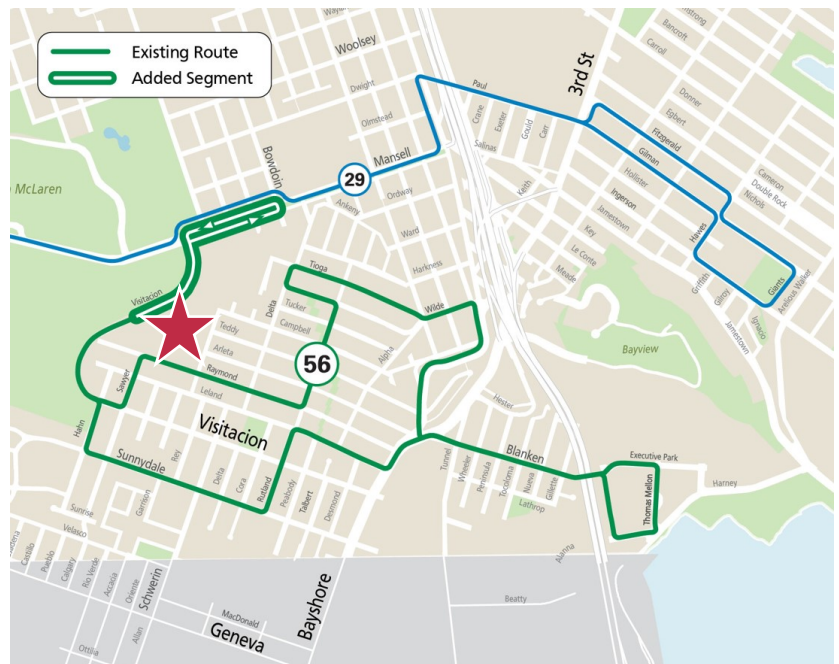

Muni Service to Your School

With school back in session, Muni is ready to get students to class. Your routes may be different than they were in the past. See how these changes serve your school.

Visitation Valley Middle School

Nearby routes in service:

- **8 Bayshore**
- **29 Sunset**
- **56 Rutland** (starting August 14)

School Trippers

(Extra afternoon buses on regular lines that begin their route at a school at the end of the school day, then typically continue along the route as normal)

- **56 Rutland**

Changes to the 56 Rutland

Starting August 14, the 56 Rutland will be fully restored with a new extension. It will continue beyond Visitation Valley Middle School to Mansell to connect with the 29 Sunset and Burton High School.

Nearby routes not in service

- Not applicable: all nearby service running by August 14!

Learn about all the ways the SFMTA can get you to school:
[SFMTA.com/Schools](https://www.sfmta.com/Schools)

SFMTA