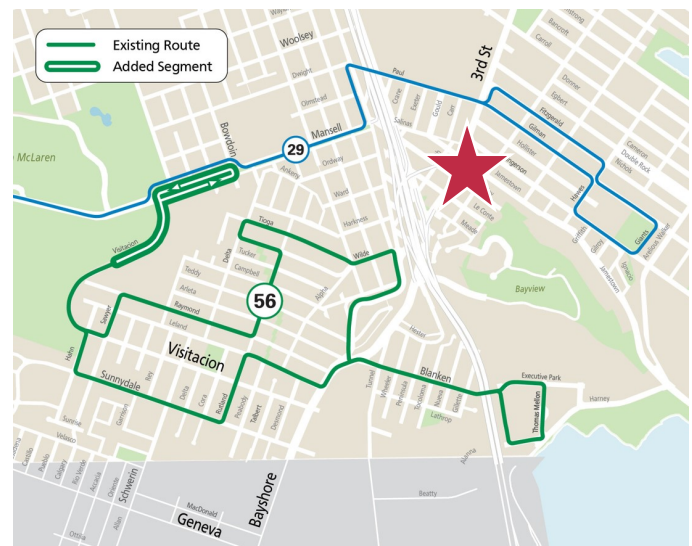

Muni Service to Your School

With school back in session, Muni is ready to get students to class. Your routes may be different than they were in the past. See how these changes serve your school.

KIPP Bayview Academy Charter School

Nearby routes in service:

- **KT Ingleside Third Street**
- **29 Sunset**
- **8 Bayshore**
- **9 San Bruno**
- **56 Rutland** (starting August 14 - see below)

Changes to the 56 Rutland:

The 56 Rutland will be fully restored with a new extension. It will continue beyond Visitacion Valley Middle School to Mansell to connect with the 29 Sunset and Burton High School.

Nearby routes not in service

- Not applicable: all nearby service running by August 14!