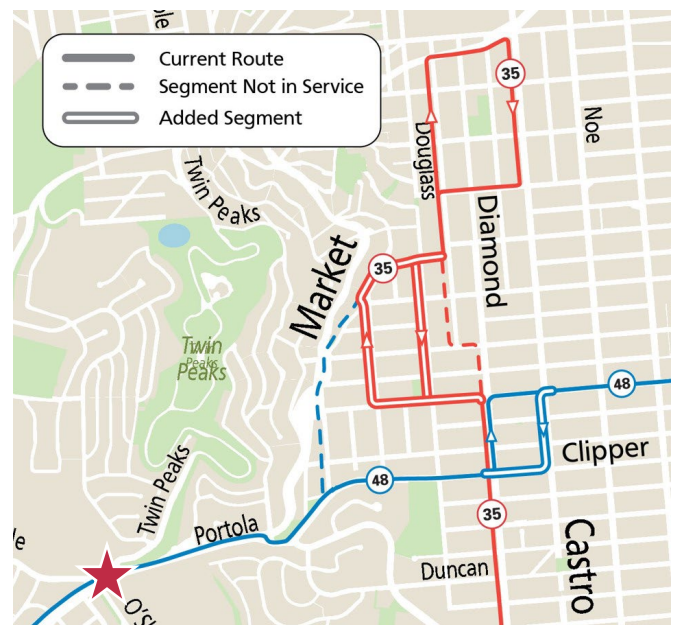

Muni Service to Your School

With school back in session, Muni is ready to get students to class. Your routes may be different than they were in the past. See how these changes serve your school.

Academy of Arts and Sciences

Nearby routes in service:

- **36 Teresita** (starting August 14)
- **37 Corbett**
- **43 Masonic** (from Crocker-Amazon to California Street only)
- **44 O'Shaughnessy**
- **48 Quintara/24th Street**
- **52 Excelsior**

Changes to the 48 Quintara/24th Street

Starting August 14, the 48 Quintara/24th Street will be extended from West Portal to Ocean Beach via Quintara for all hours of service daily and will run a more direct route around Clipper Street.

Changes to the 52 Excelsior

Starting August 14, the 52 Excelsior will return to its full route plus serve a new section along 9th Avenue (Inner Sunset) and Quintara in Golden Gate Heights (previously covered by the 6 Haight/Parnassus).

Nearby routes not in service

- Not applicable: all nearby service running by August 14!