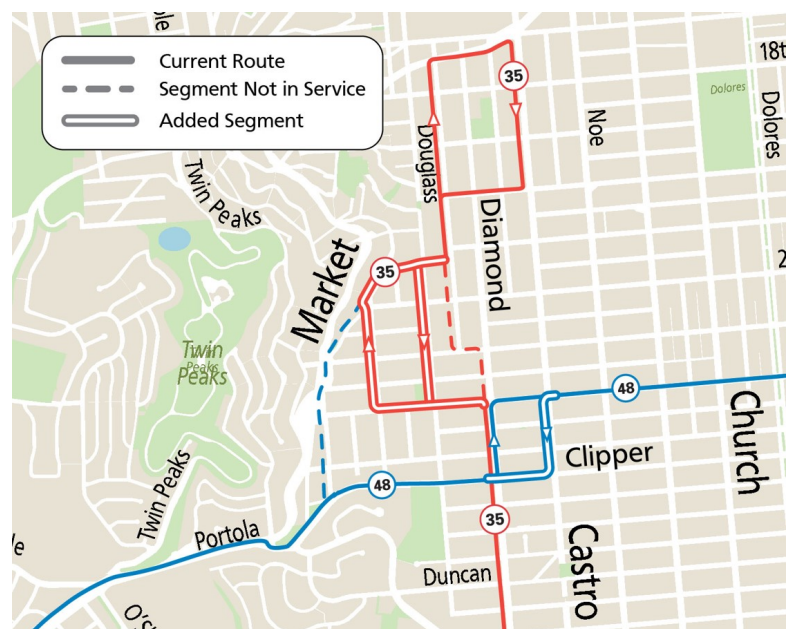

Muni Service to Your School

With school back in session, Muni is ready to get students to class. Your routes may be different than they were in the past. See how these changes serve your school.

James Lick Middle School

Nearby routes in service:

- **24 Divisadero**
- **48 Quintara/24th Street** (see below)
- **35 Eureka** (see below)
- **J Church** (from Balboa Park to Market Street only)

School Trippers

(Extra afternoon buses on regular lines that begin their route at a school at the end of the school day, then typically continue along the route as normal)

- **48 Quintara/24th Street**

Changes to the 48 Quintara/24th Street

Starting August 14, the 48 Quintara/24th Street will be extended from West Portal to Ocean Beach via Quintara for all hours of service daily and will run a more direct route around Clipper St.

Changes to the 35 Eureka

The 35 Eureka will be restored by August 14 with new service to some areas in Noe Valley along Douglass and Hoffman (previously covered by the 48 Quintara/24th Street).

Nearby routes not in service

- Not applicable: all nearby service running by August 14!

Learn about all the ways the SFMTA
can get you to school:
[SFMTA.com/Schools](https://www.sfmta.com/Schools)