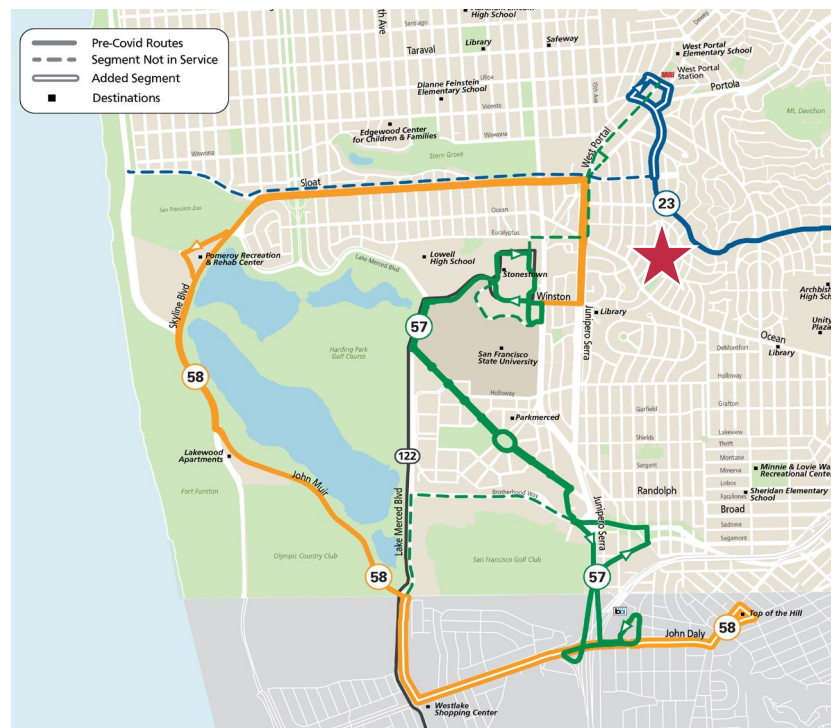

Muni Service to Your School

With school back in session, Muni is ready to get students to class. Your routes may be different than they were in the past. See how these changes serve your school.

Aptos Middle School

Nearby routes in service:

- **KT Ingleside Third Street**
- **M Ocean View** (starting August 14)
- **23 Monterey** (starting August 14 – see below)
- **57 Parkmerced** (starting August 14 – see below)
- **58 Lake Merced** (starting August 14 – see below)

Changes to the 23 Monterey

Starting August 14, the 23 Monterey will resume service from Monterey Blvd. to the Bayview District, but will terminate at West Portal Station and no longer serve the Sloat/SF Zoo section of the route.

Changes to the 57 Parkmerced

Starting August 14, the route will run along the most used segment of the route from Daly City BART through Parkmerced and past SF State and Stonestown and will connect to the KT at Ocean/Junipero Serra.

About the **NEW** 58 Lake Merced

Starting August 14, the new 58 Lake Merced will replace the John Muir Drive portion of the 57 Parkmerced and some of Sloat Blvd. previously covered by the 23 Monterey. It will connect BART, Stonestown, Lakeshore, John Daly Boulevard, Westlake Village and Top of the Hill in Daly City.

School Trippers

(Extra afternoon buses on regular lines that begin their route at a school at the end of the school day, then typically continue along the route as normal)

- **K Ingleside Bus**
- **23 Monterey**

Learn about all the ways the SFMTA
can get you to school:
[SFMTA.com/Schools](https://www.sfmta.com/Schools)