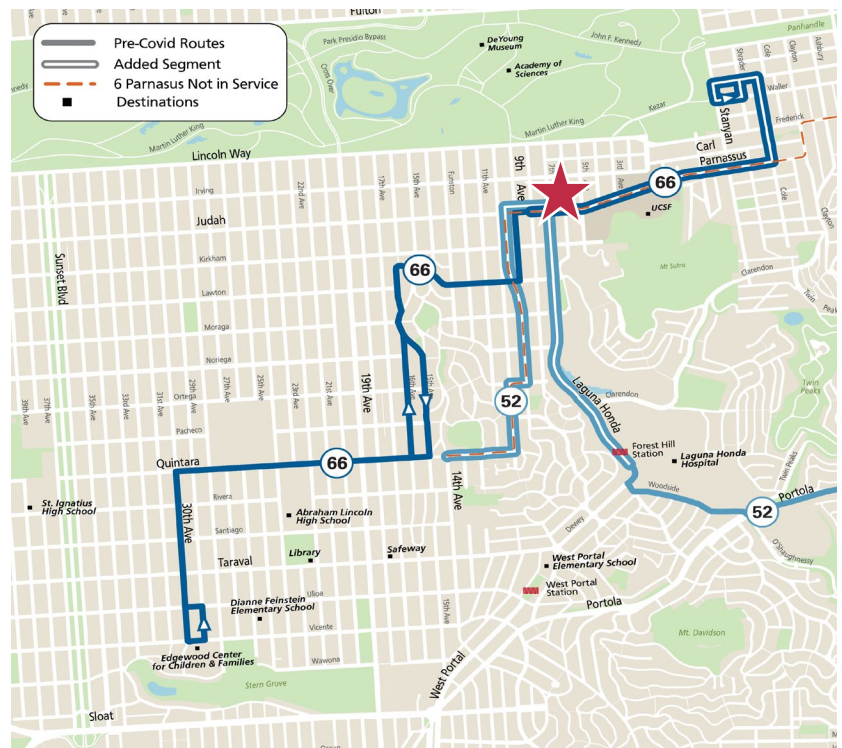

Muni Service to Your School

With school back in session, Muni is ready to get students to class. Your routes may be different than they were in the past. See how these changes serve your school.

Independence High School

Nearby routes in service:

- **N Judah**
- **43 Masonic** (from Crocker-Amazon to California Street only)
- **44 O'Shaughnessy**
- **52 Excelsior** (starting August 14)
- **66 Quintara** (starting August 14)

Changes to the 66 Quintara

Starting August 14, the 66 Quintara will be restored and extend to UCSF and Haight Street via Parnassus Avenue.

Changes to the 52 Excelsior

Starting August 14, the 52 Excelsior will return to its full route plus serve a new section along 9th Avenue (Inner Sunset) and Quintara in Golden Gate Heights (previously covered by the 6 Haight/Parnassus).

Nearby routes not in service

- 6 Haight/Parnassus

Learn about all the ways the SFMTA can get you to school:
[SFMTA.com/Schools](https://www.sfmta.com/Schools)