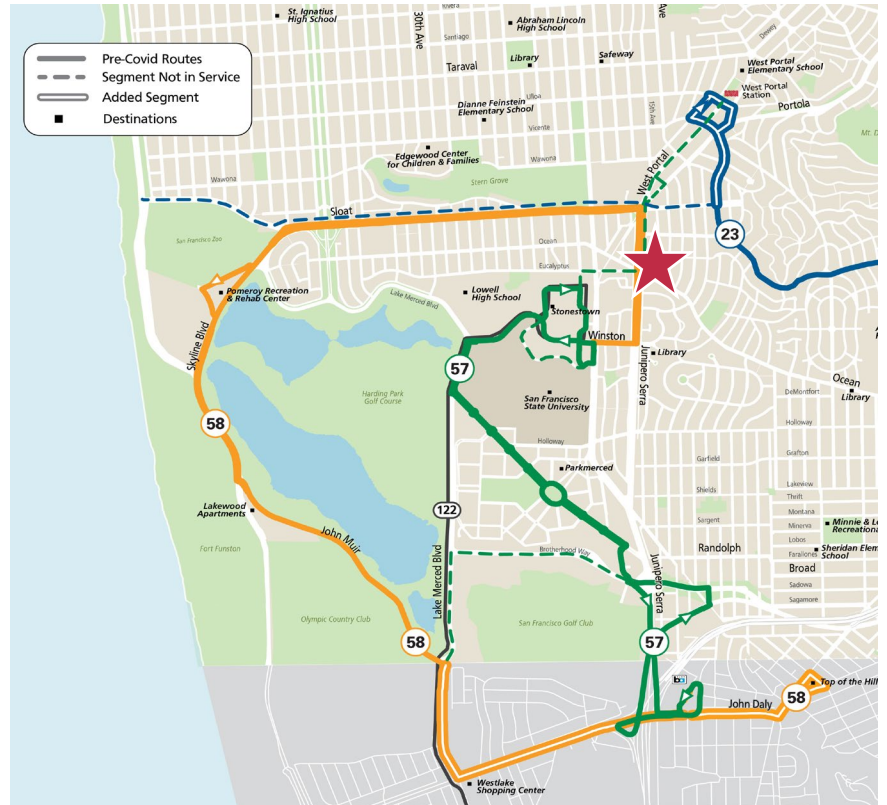

Muni Service to Your School

With school back in session, Muni is ready to get students to class. Your routes may be different than they were in the past. See how these changes serve your school.

Commodore Sloat Elementary School

Nearby routes in service:

- **23 Monterey** (see below)
- **28 19th Avenue**
- **57 Parkmerced** (see below)
- **58 Lake Merced** (see below)
- **KT Ingleside Third Street**
- **M Ocean View**

Changes to the 23 Monterey

Starting August 14, the 23 Monterey will resume service along Monterey Blvd. to the Bayview District, but will terminate at West Portal Station and no longer serve the Sloat/SF Zoo section of the route. These changes are coordinated with other changes to the 57 Parkmerced and the creation of the new 58 Lake Merced.

Changes to the 57 Parkmerced

Starting August 14, the route will run along the most used segment of the route from Daly City BART through Parkmerced and past SF State and Stonestown and will connect to the KT at Ocean/Junipero Serra.

About the NEW 58 Lake Merced

Starting August 14, the new 58 Lake Merced will replace the John Muir Drive portion of the 57 Parkmerced and some of Sloat Blvd. previously covered by the 23 Monterey. It will connect BART, Stonestown, Lakeshore, Westlake Plaza, John Daly Boulevard and Top of the Hill in Daly City.

Learn about all the ways the SFMTA
can get you to school:
[SFMTA.com/Schools](https://www.sfmta.com/Schools)