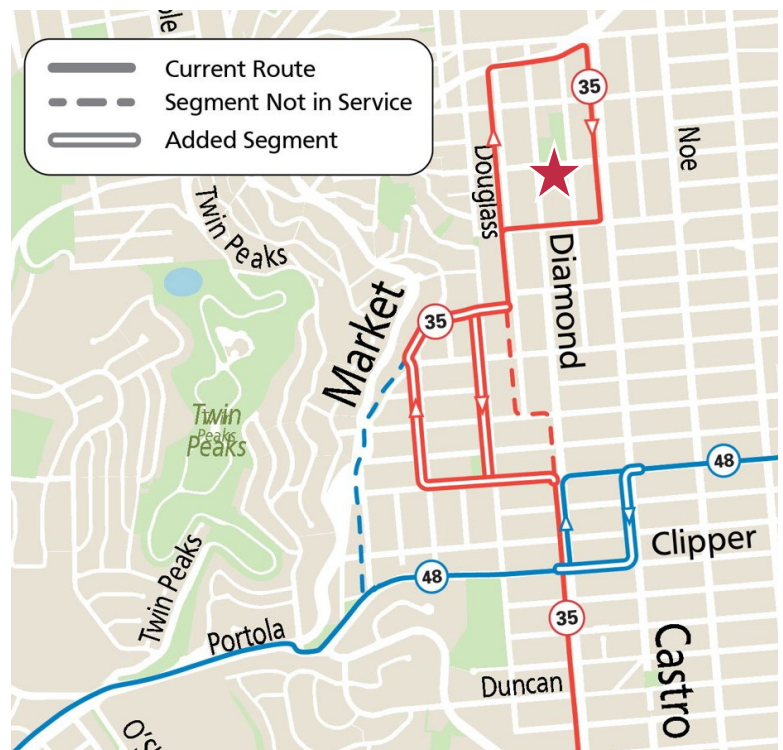

Muni Service to Your School

With school back in session, Muni is ready to get students to class. Your routes may be different than they were in the past. See how these changes serve your school.

Harvey Milk Civil Rights Academic Elementary School

Nearby routes in service:

- **24 Divisadero**
- **35 Eureka** (starting August 14 – see below)
- **37 Corbett**
- **F Market & Wharves**
- **KT Ingleside Third Street**
- **L Bus**
- **M Ocean View**

Changes to the 35 Eureka:

The 35 Eureka will be restored by August 14 with new service to some areas in Noe Valley along Douglass and Hoffman (previously covered by the 48 Quintara/24th Street).

Nearby routes not in service

- Not applicable: all nearby service running by August 14!

Learn about all the ways the SFMTA
can get you to school:
[SFMTA.com/Schools](https://www.sfmta.com/Schools)