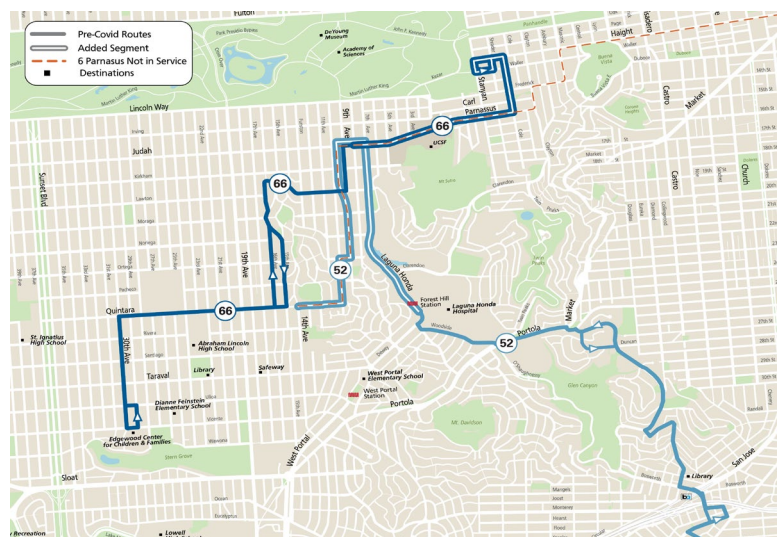

Muni Service to Your School

With school back in session, Muni is ready to get students to class. Your routes may be different than they were in the past. See how these changes serve your school.

Cleveland Elementary School

Nearby routes in service:

- **29 Sunset**
- **52 Excelsior** (starting August 14 - see below)
- **54 Felton**

Nearby routes not in service

- Not applicable: all nearby service running by August 14!

Changes to the 52 Excelsior

Starting August 14, the 52 Excelsior route will return to its full route plus serve a new section along 9th Avenue (Inner Sunset) and Quintara in Golden Gate Heights (previously covered by the 6 Haight/Parnassus).

Learn about all the ways the SFMTA
can get you to school:
[SFMTA.com/Schools](https://www.sfmta.com/Schools)