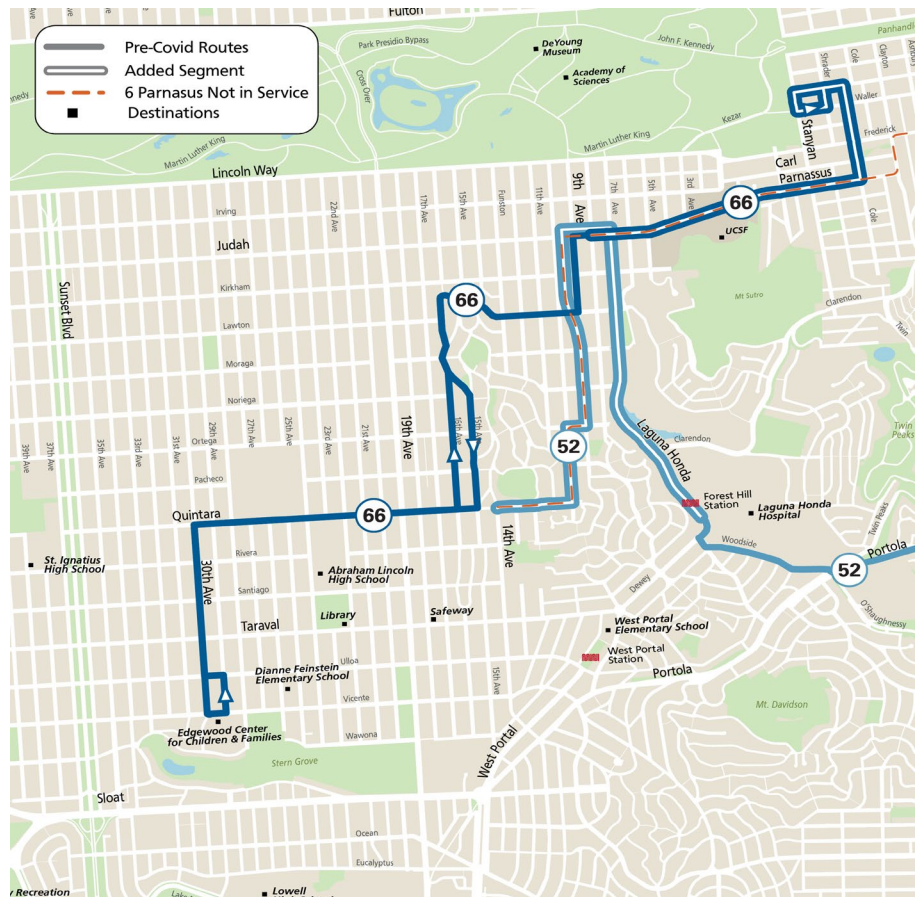

Muni Service to Your School

With school back in session, Muni is ready to get students to class. Your routes may be different than they were in the past. See how these changes serve your school.

Dianne Feinstein Elementary School

Nearby routes in service:

- 28 19th Avenue
- 66 Quintara (see below)
- L Taraval Bus

Changes to the 66 Quintara

Starting August 14, the 66 Quintara will be restored and extend to UCSF and Haight Street via Parnassus Avenue.

Learn about all the ways the SFMTA
can get you to school:
[SFMTA.com/Schools](https://www.sfmta.com/Schools)