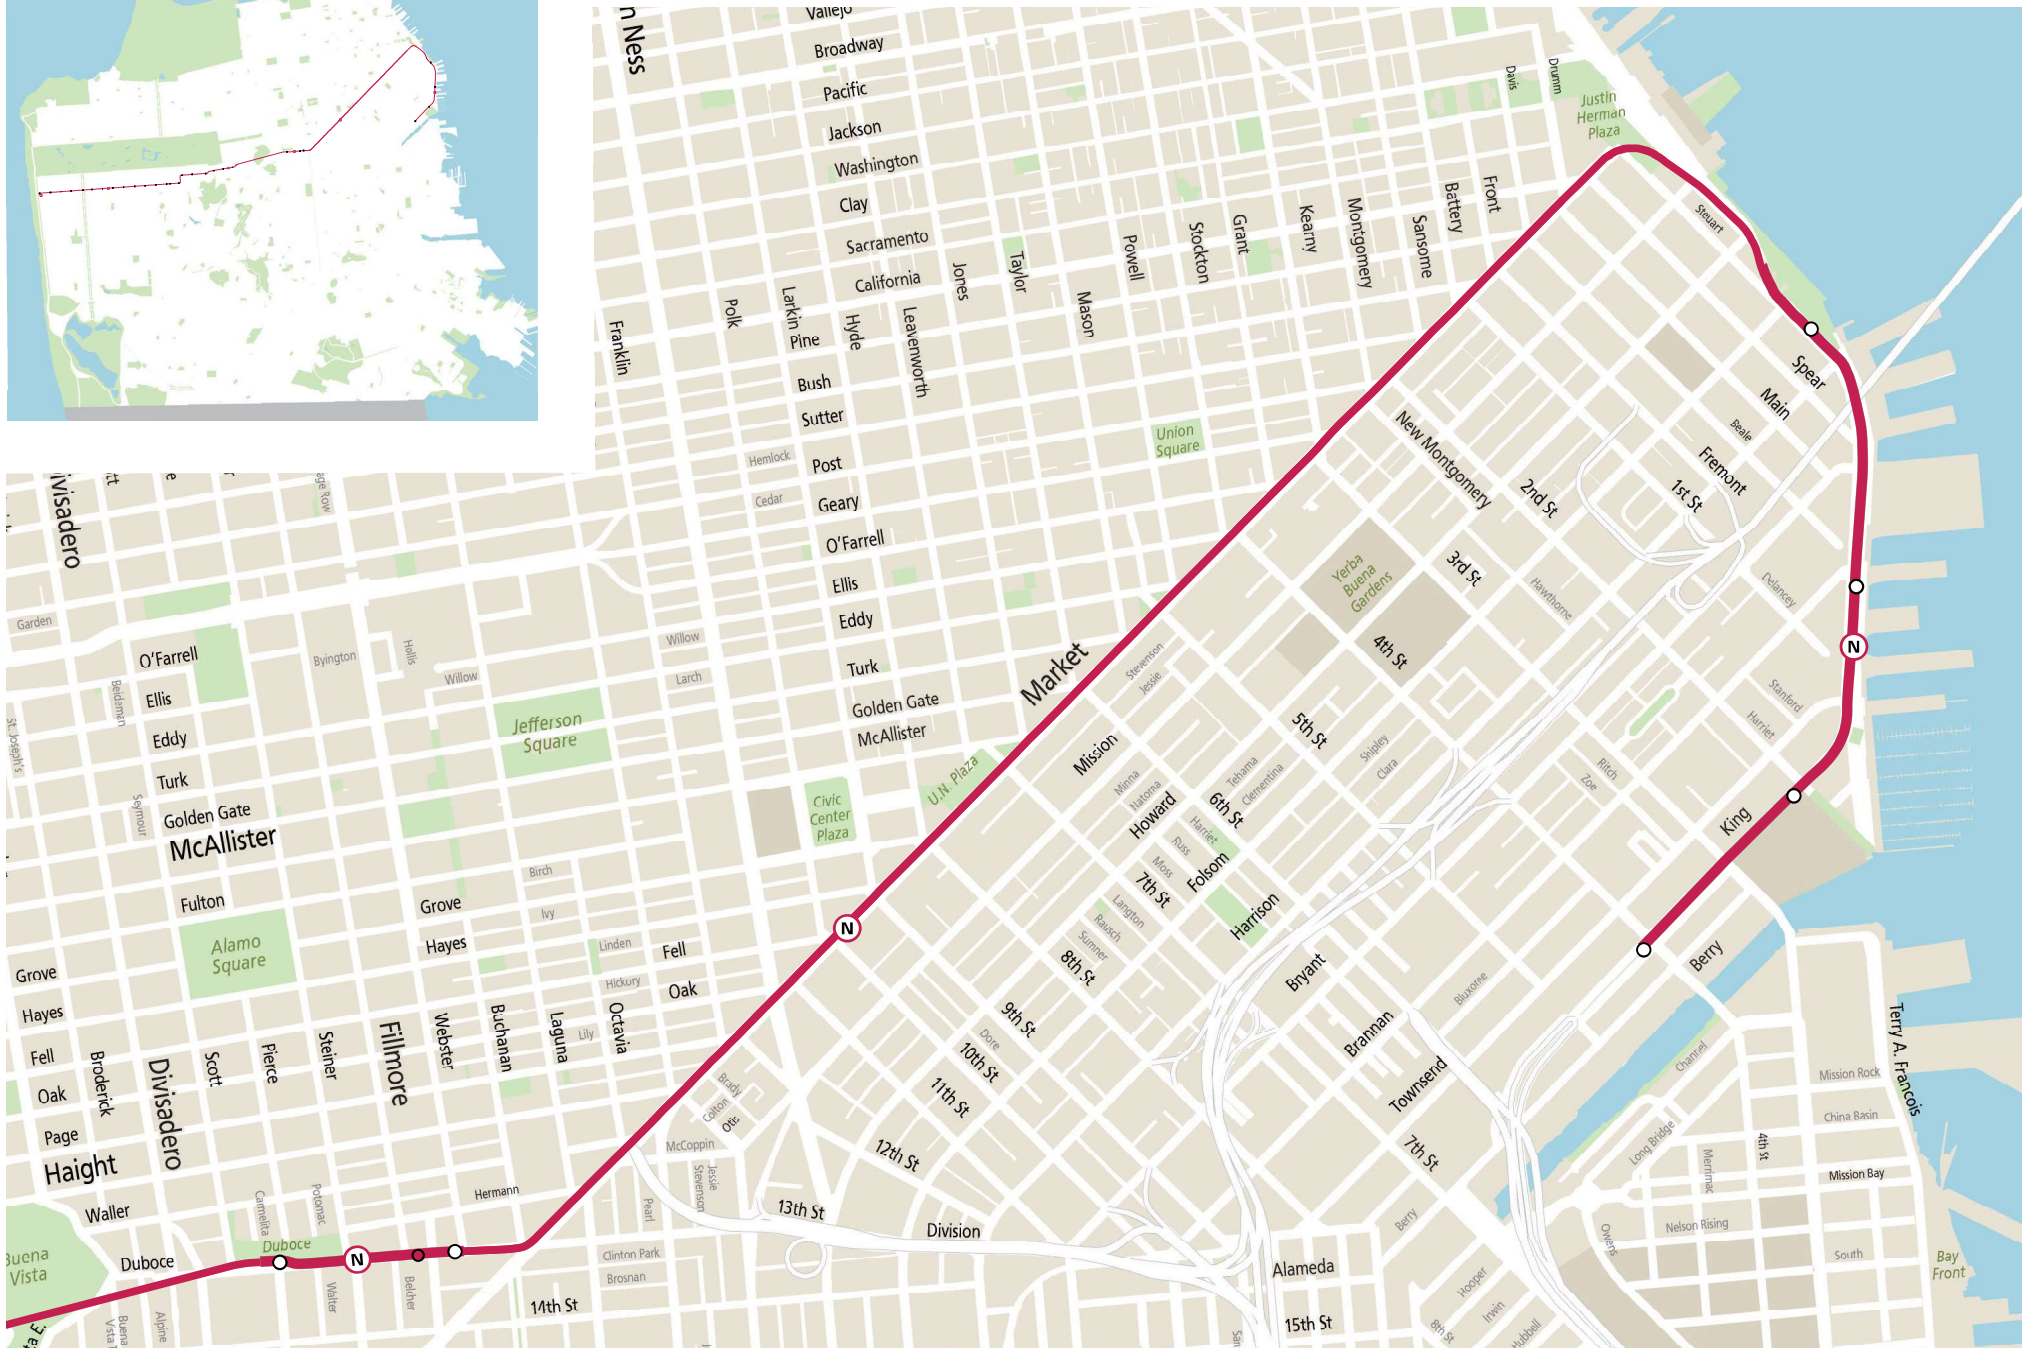

## Duboce to Downtown and 4th & King (Caltrain)

## Ocean Beach to Cole Valley