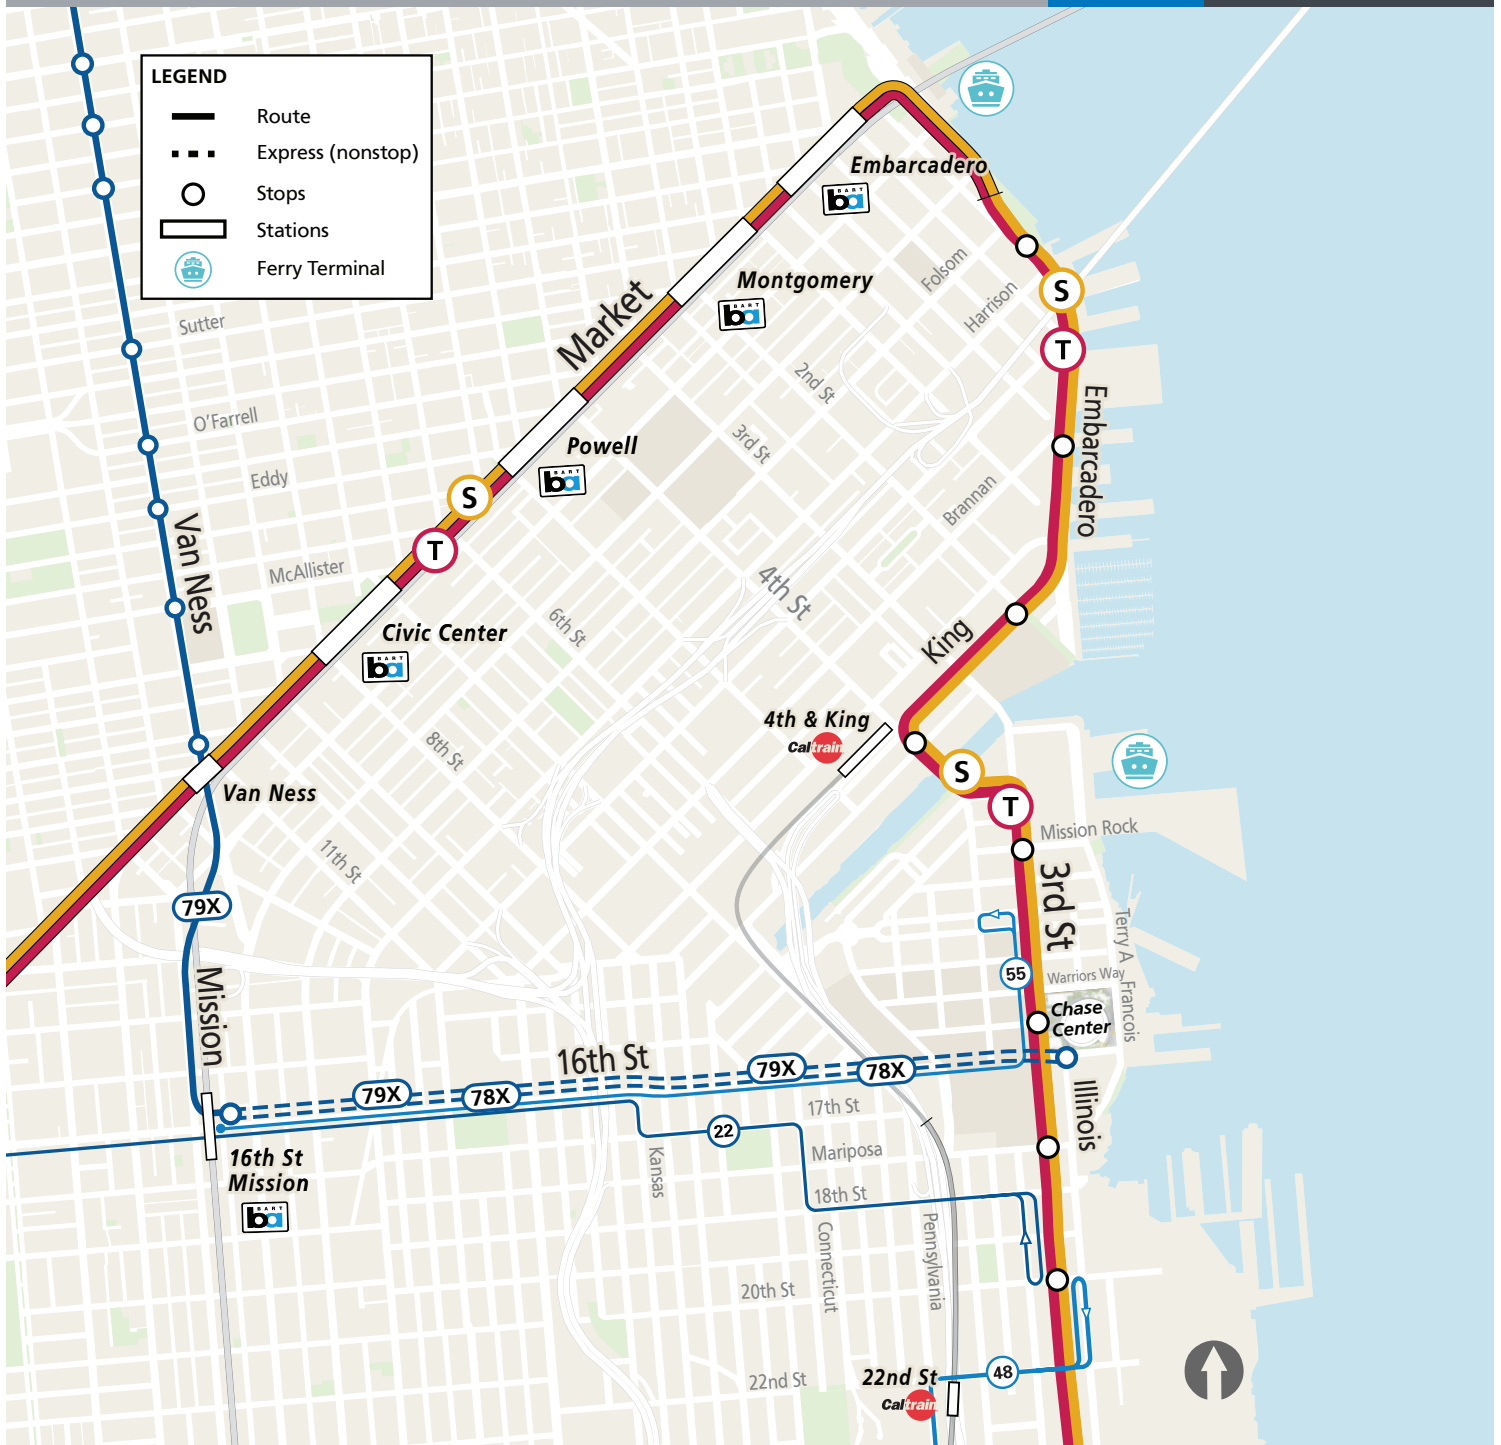

Getting to Chase Center – Muni

SFMTA

Muni public transit is one of the most convenient ways to get to Chase Center. Your event ticket is also your Muni ticket.

By Muni bus from the 16th Street/Mission BART Station, take the 55 16th Street or 78X 16th Street Arena Express. Along Van Ness Avenue, catch the 79X Van Ness Arena Express. By Muni Metro train, take the T Third Street or S Shuttle.

- Board Muni 78x 16th Street Arena Express on 16th Street on the south side of Chase Center.
- Board Muni 55 15th Street on 3rd street at Warriors Way.
- Board Muni 79x Van Ness Arena Express on Illinois Street on the south side of Chase Center.
- Board Muni Metro T Third and S Shuttle trains at the UCSF/Chase Center platform on 3rd Street (between Warriors Way and 16th Street).

16TH STREET

16TH STREET
ARENA EXPRESS

VAN NESS
ARENA EXPRESS

THIRD STREET

SHUTTLE

Chase Center - Owl Service

SFMTA

Muni Owl service runs from 1 a.m. to 5 a.m. every night. The 91 3rd Street/19th Avenue Owl picks up at 3rd St & Mariposa, one block south of Chase Center. The 22 Fillmore and 48 Quintara/24th Street also run during Owl service. The 22 picks up at 3rd St & 18th St, two blocks south of Chase Center. The 48 picks up at 3rd St & 20th St, four blocks south of Chase Center.

3RD STREET/
19TH AVENUE
OWL

FILLMORE

QUINTARA/
24TH STREET