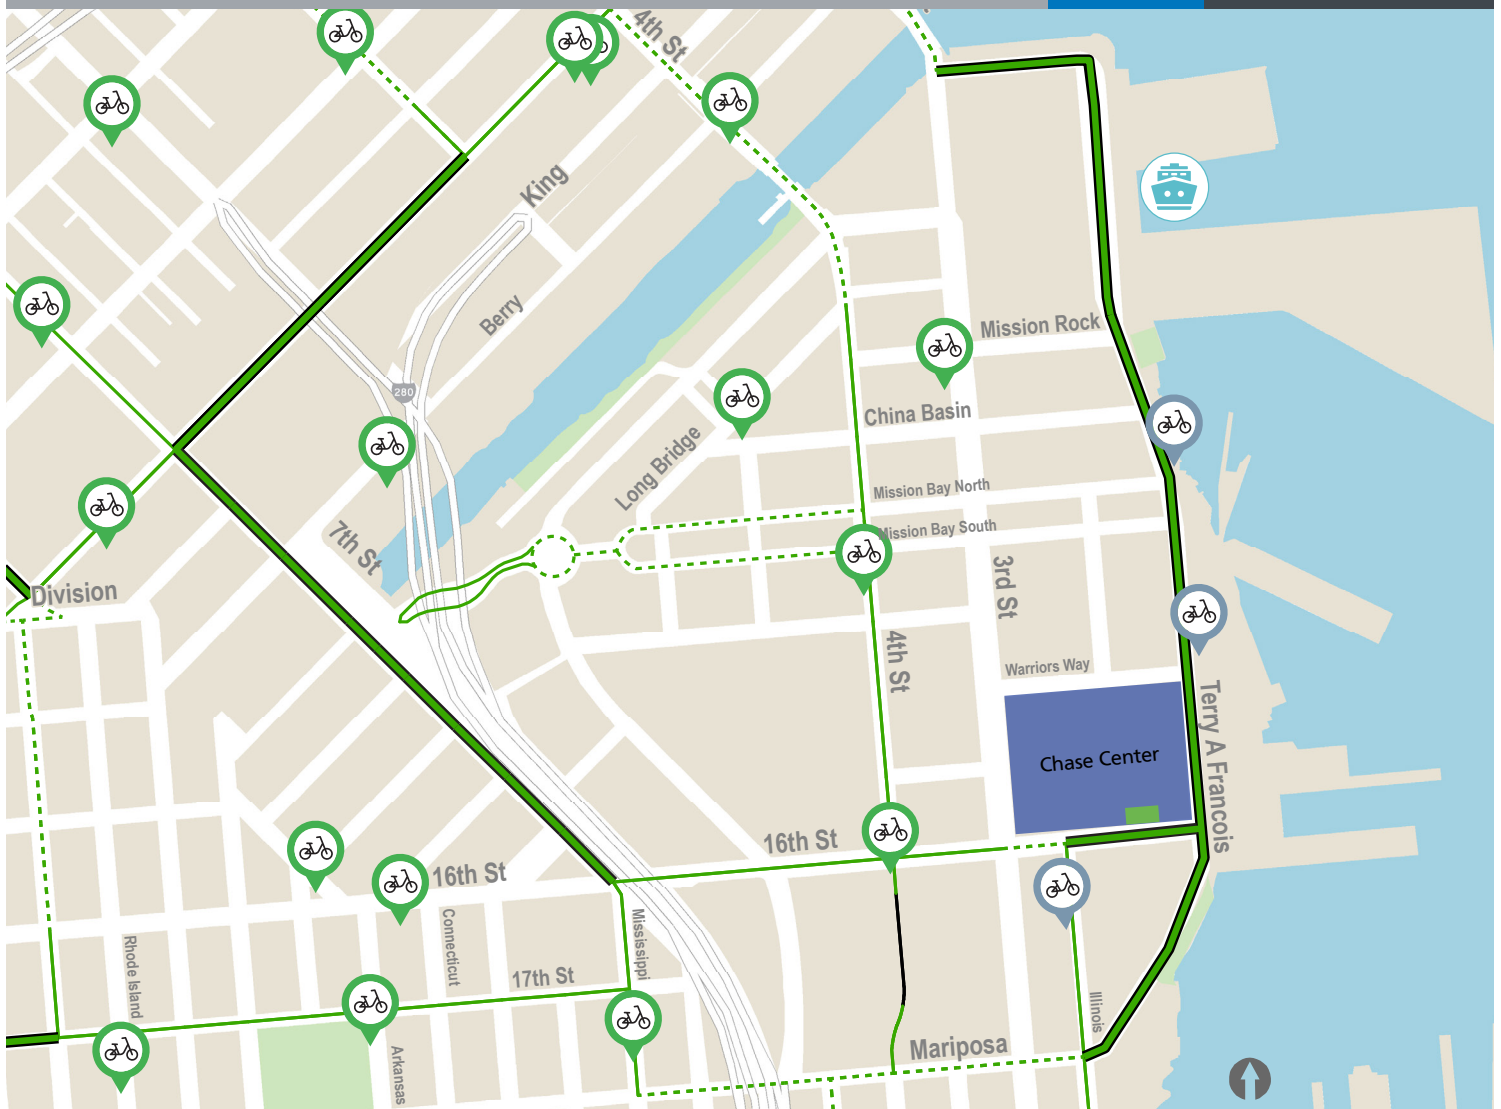

# Getting to Chase Center - Bike

SFMTA

- Protected Bikeway
- Bike Lane
- Bike Route
- Bike Path

Bike Share Station

Prospective Bike Share Station

Chase Center Bike Valet Station

Temporary Ferry Landing at Pier 48