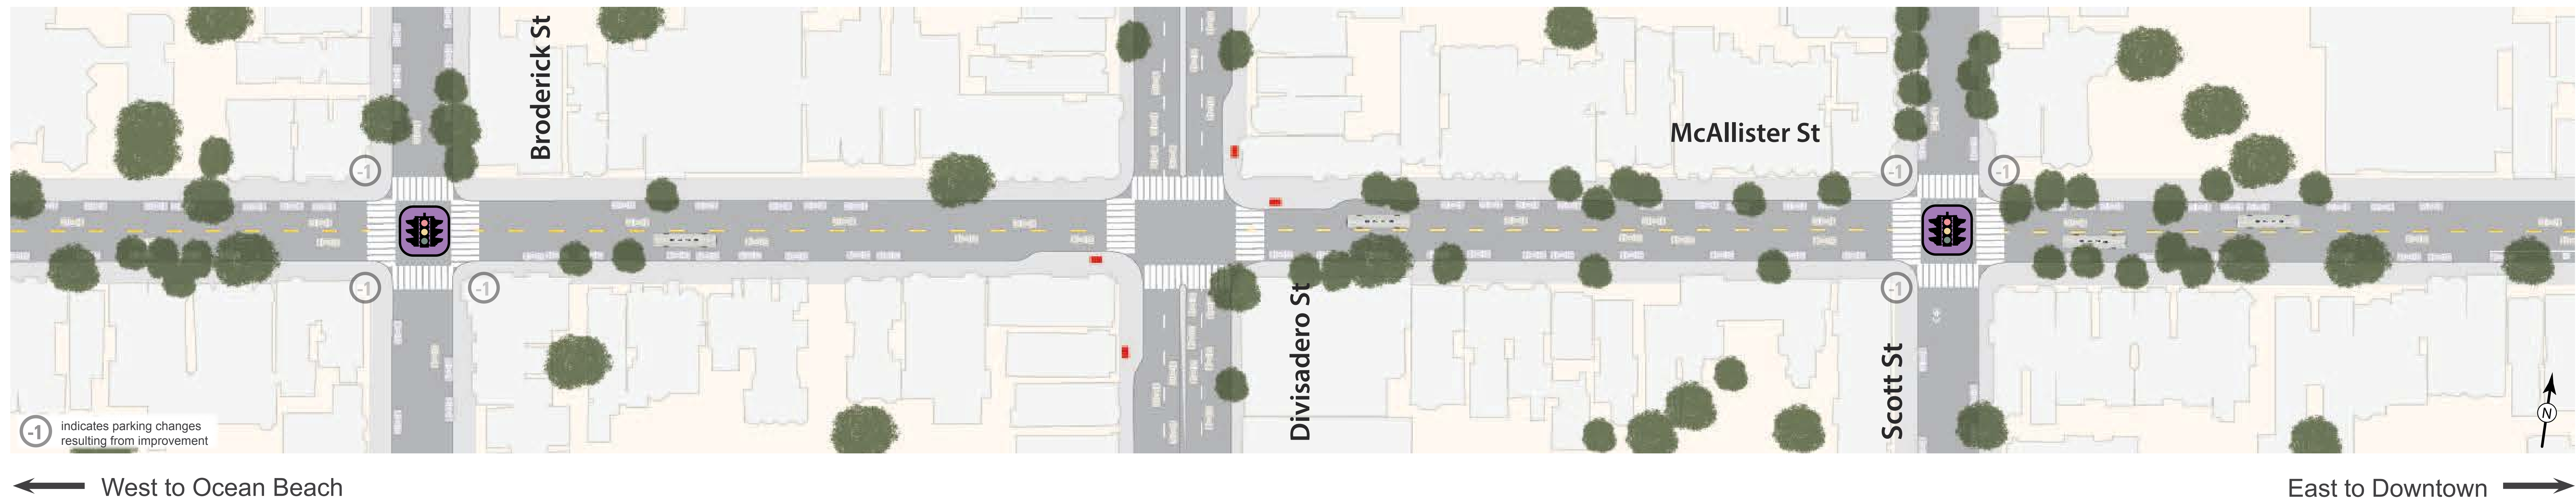

 **New Traffic Signals**
at Broderick St and at Scott St

 **Remove Stop Sign**
at Steiner St

 **New Traffic Circle**
at Steiner St

 **New Pedestrian Bulbs**
at Laguna St

 **New Pedestrian Island and Flashing Beacon**
at Buchanan St

 **Relocate Stops**
at Laguna St and on eastbound
McAllister at Gough St

 **current location**

New Right Turn Pocket
on eastbound McAllister at Van Ness Ave

New Transit Bulb
on westbound McAllister at Larkin St.

-1 indicates parking changes resulting from improvement

← West to Ocean Beach

East to Downtown →