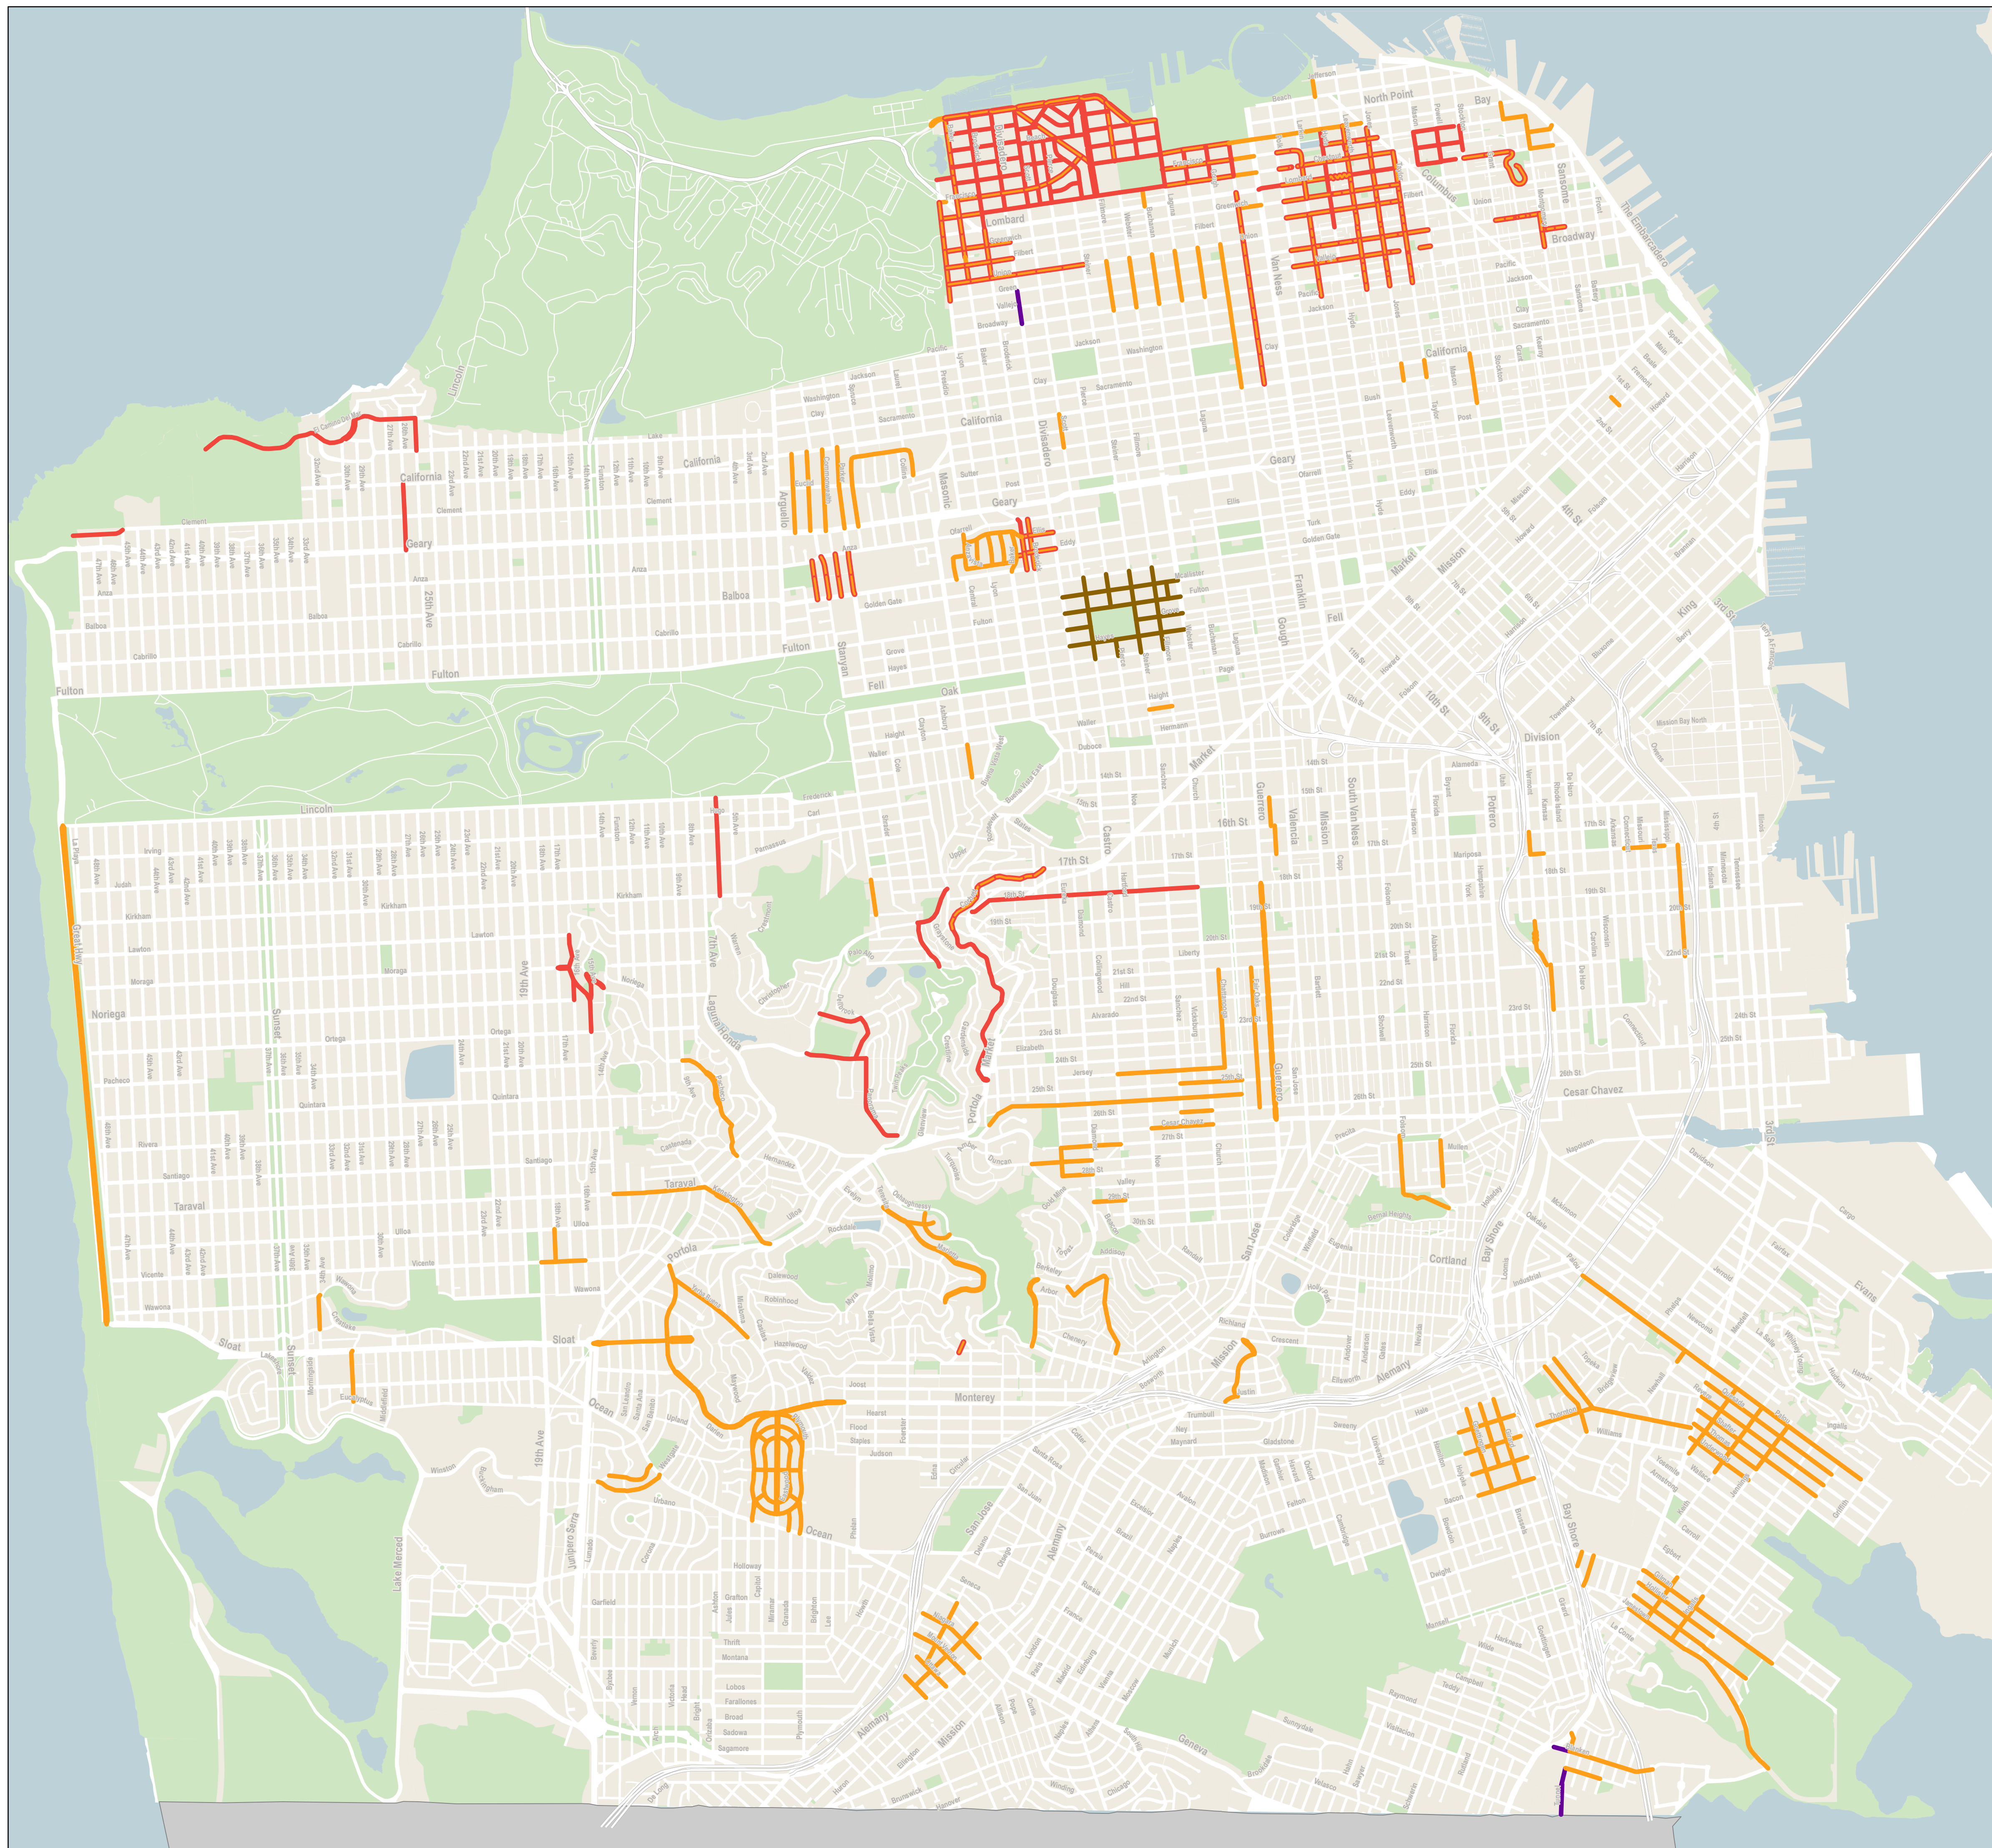

# San Francisco Street Restrictions Effective December 2017

## Street Restrictions

-  9+ Passenger Prohibited
-  9+ Passenger Prohibited (except employer bus)
-  3+ tons Prohibited
-  3+ tons & 9+ Passenger Bus Prohibited
-  9+ tons Prohibited

Scale: 1:20,050

One Mile