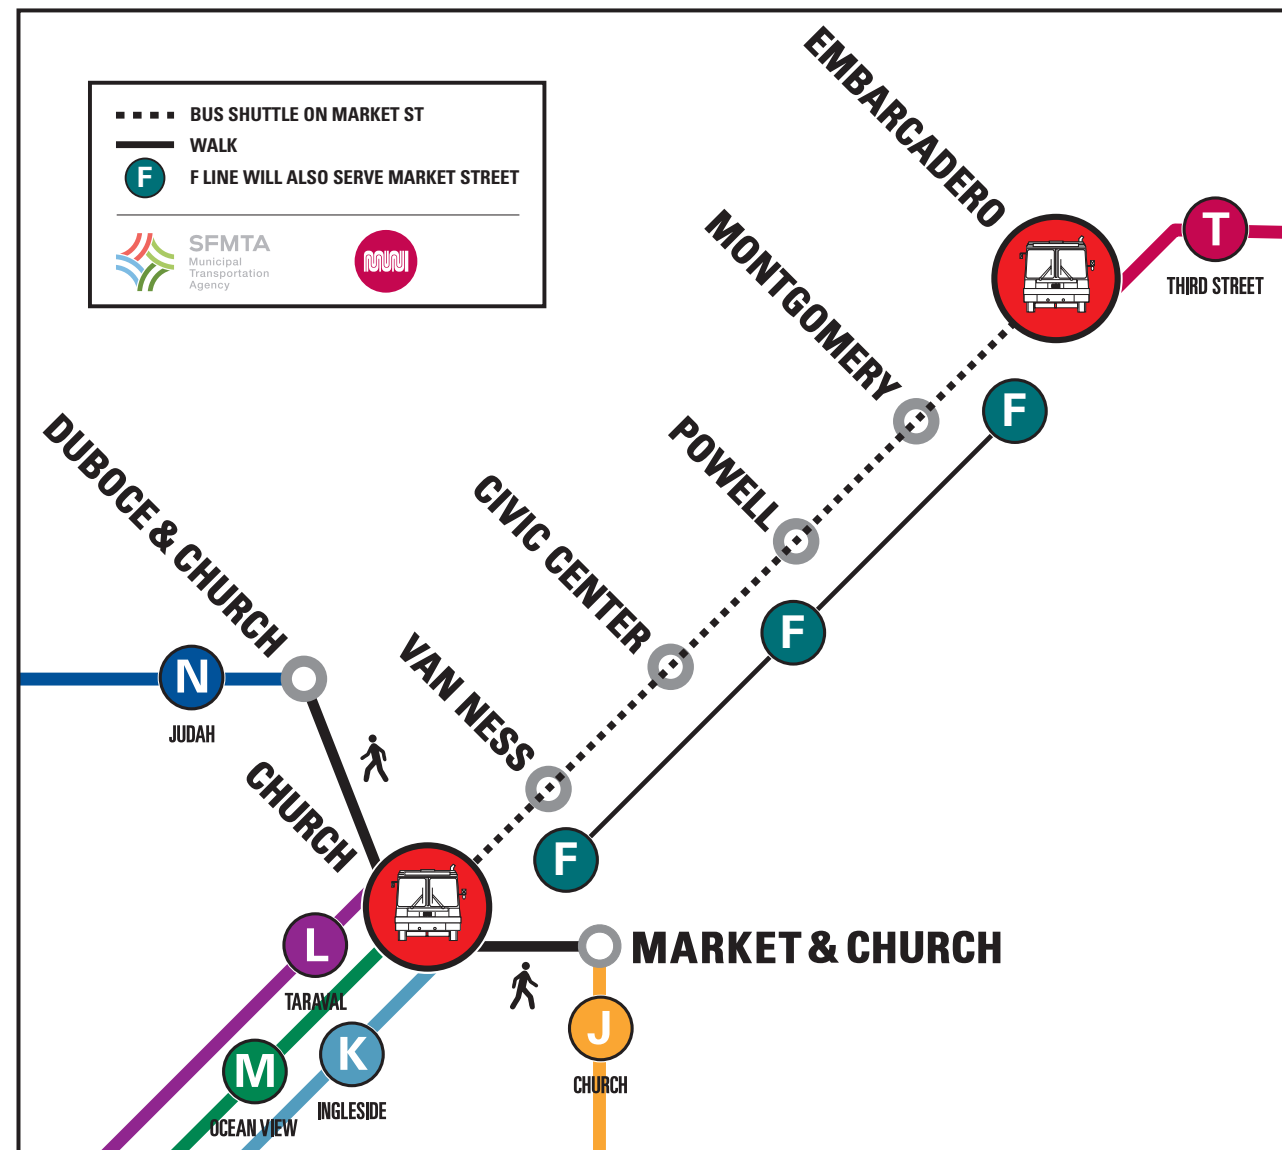

MUNI BUS SHUTTLES TO SUBSTITUTE SUBWAY SERVICE BETWEEN CHURCH AND EMBARCADERO STATIONS

WE'RE WORKING LATE TO IMPROVE YOUR COMMUTE TEMPORARY EARLY SHUTDOWN OF MUNI METRO SUBWAY SERVICE

Sat., June 22 through Thurs., June 27 and
Mon., July 1 through Wed., July 3
10pm to 5am

We will be replacing the real-time platform display signs and public address system in the subway to improve the safety and reliability of your commute.

From 10pm to 1am, bus shuttles will substitute for Muni Metro subway service between Embarcadero and Church stations

During these times, regular light rail service will operate between these stations:

- **J Church:** between Balboa Park and Market & Church streets
- **K Ingleside:** between Balboa Park and Church Street stations
- **L Taraval:** between SF Zoo and Church stations
- **M Ocean View:** between San Jose & Geneva and Church stations
- **N Judah:** between Ocean Beach and Duboce & Church Street
- **T Third:** between Bayshore and Embarcadero stations