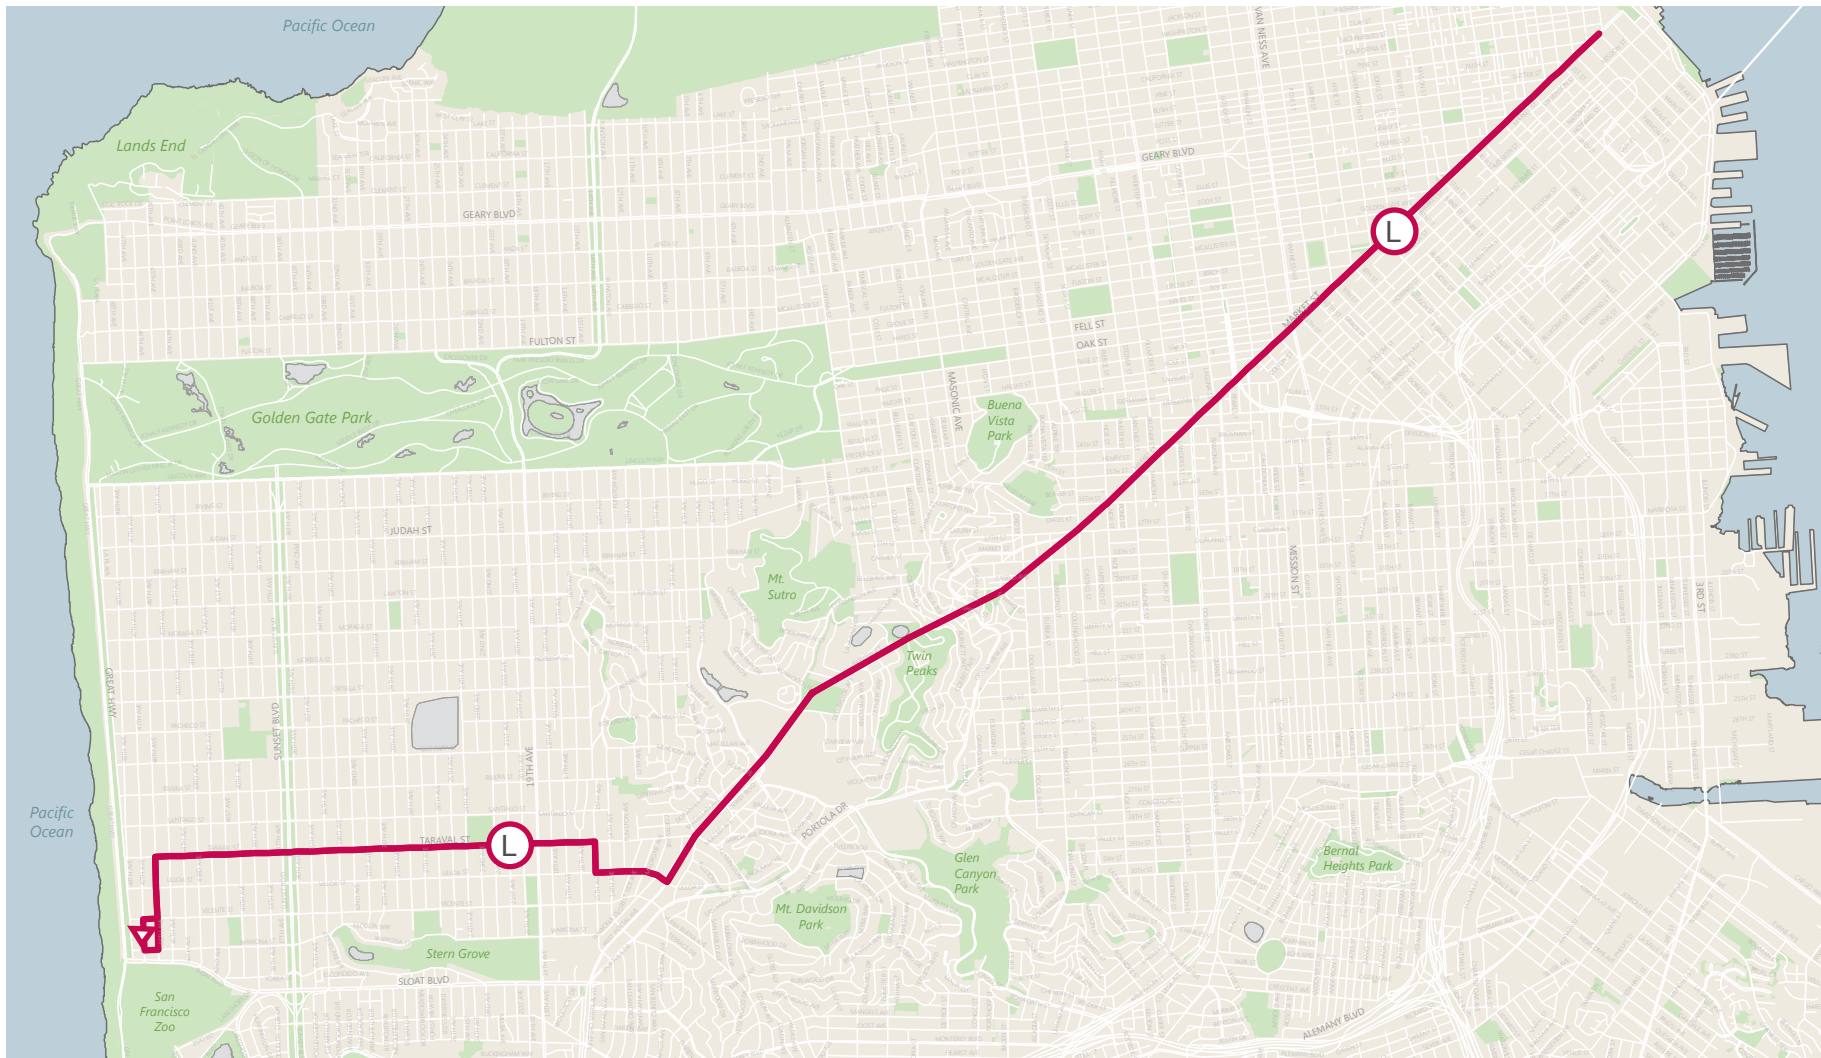

## Muni Metro

— Recommended Route

## Feature Summary

- HC
- BUS STOPS
- SIG-NALS
- ROAD-WAYS
- CURB SPACE
- PEDES-TRIAN