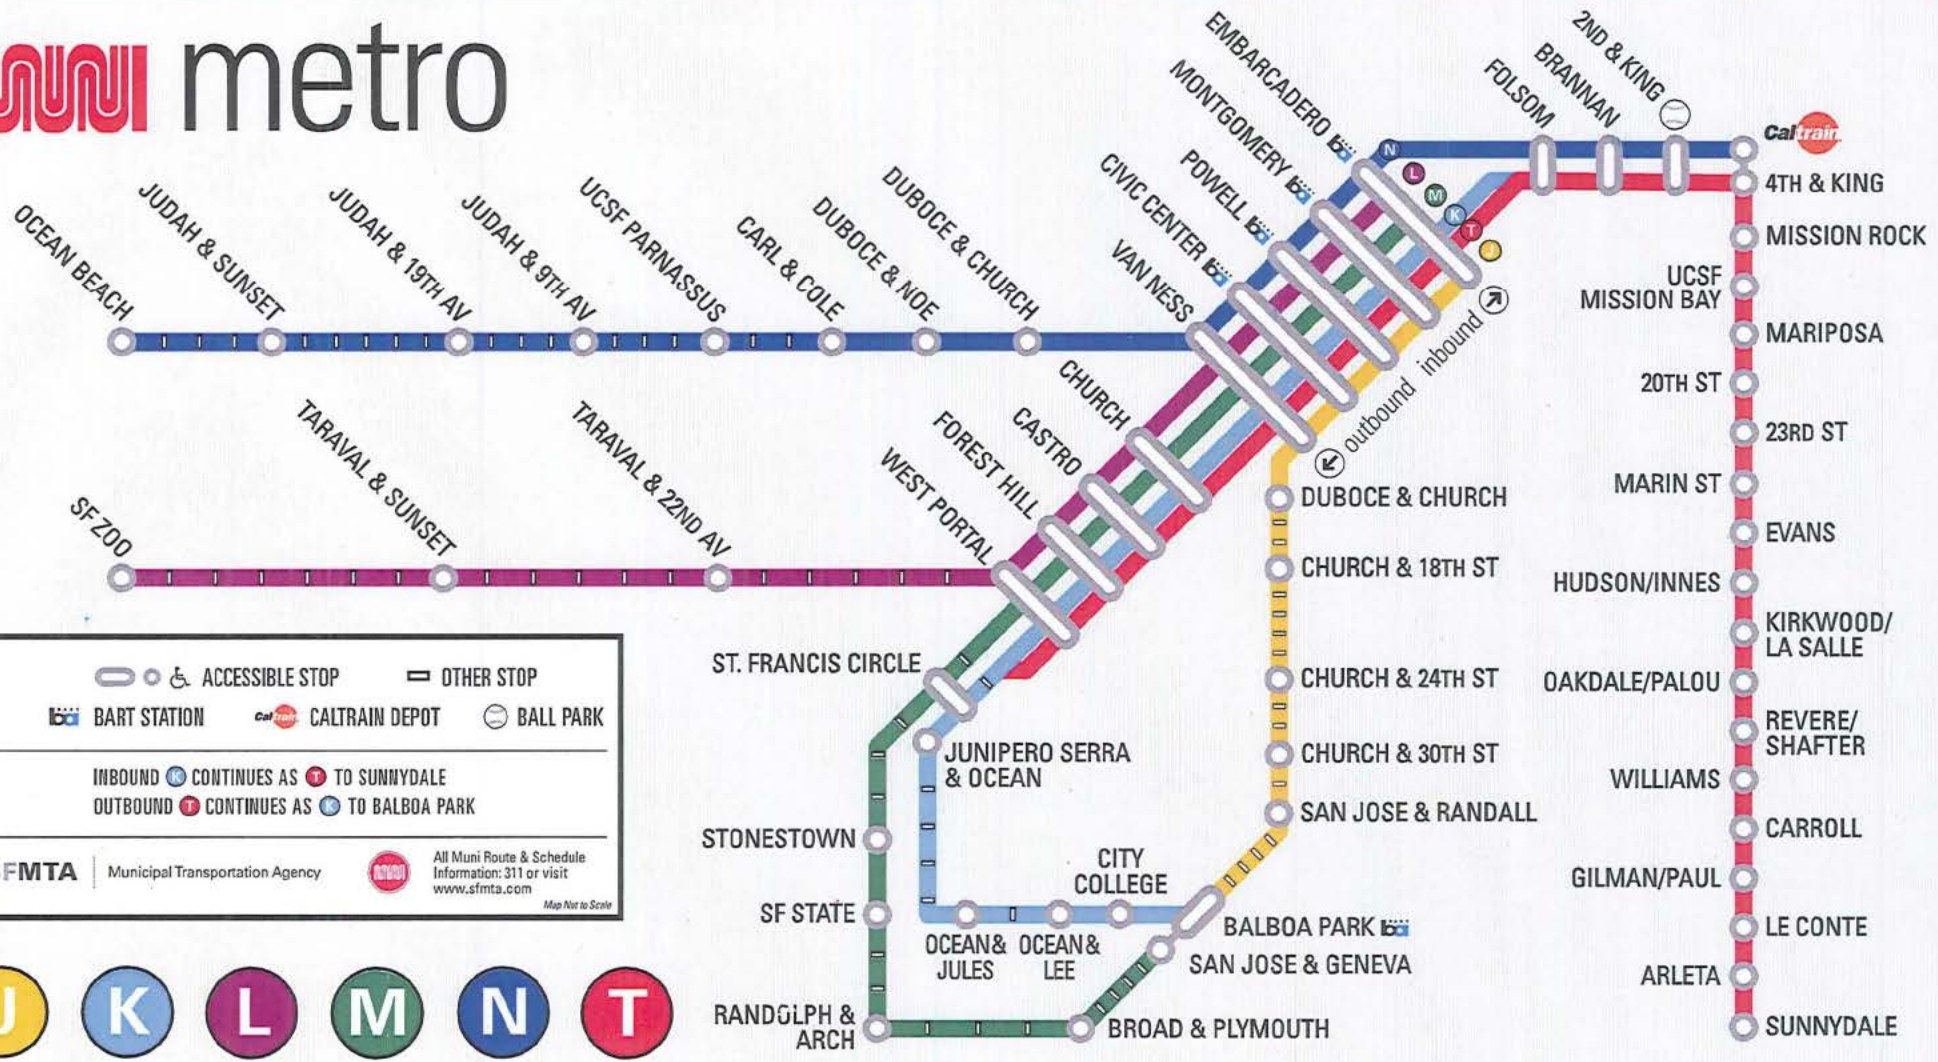

metro

SFMTA Municipal Transportation Agency

All Muni Route & Schedule Information: 311 or visit www.sfmta.com

Map Not to Scale