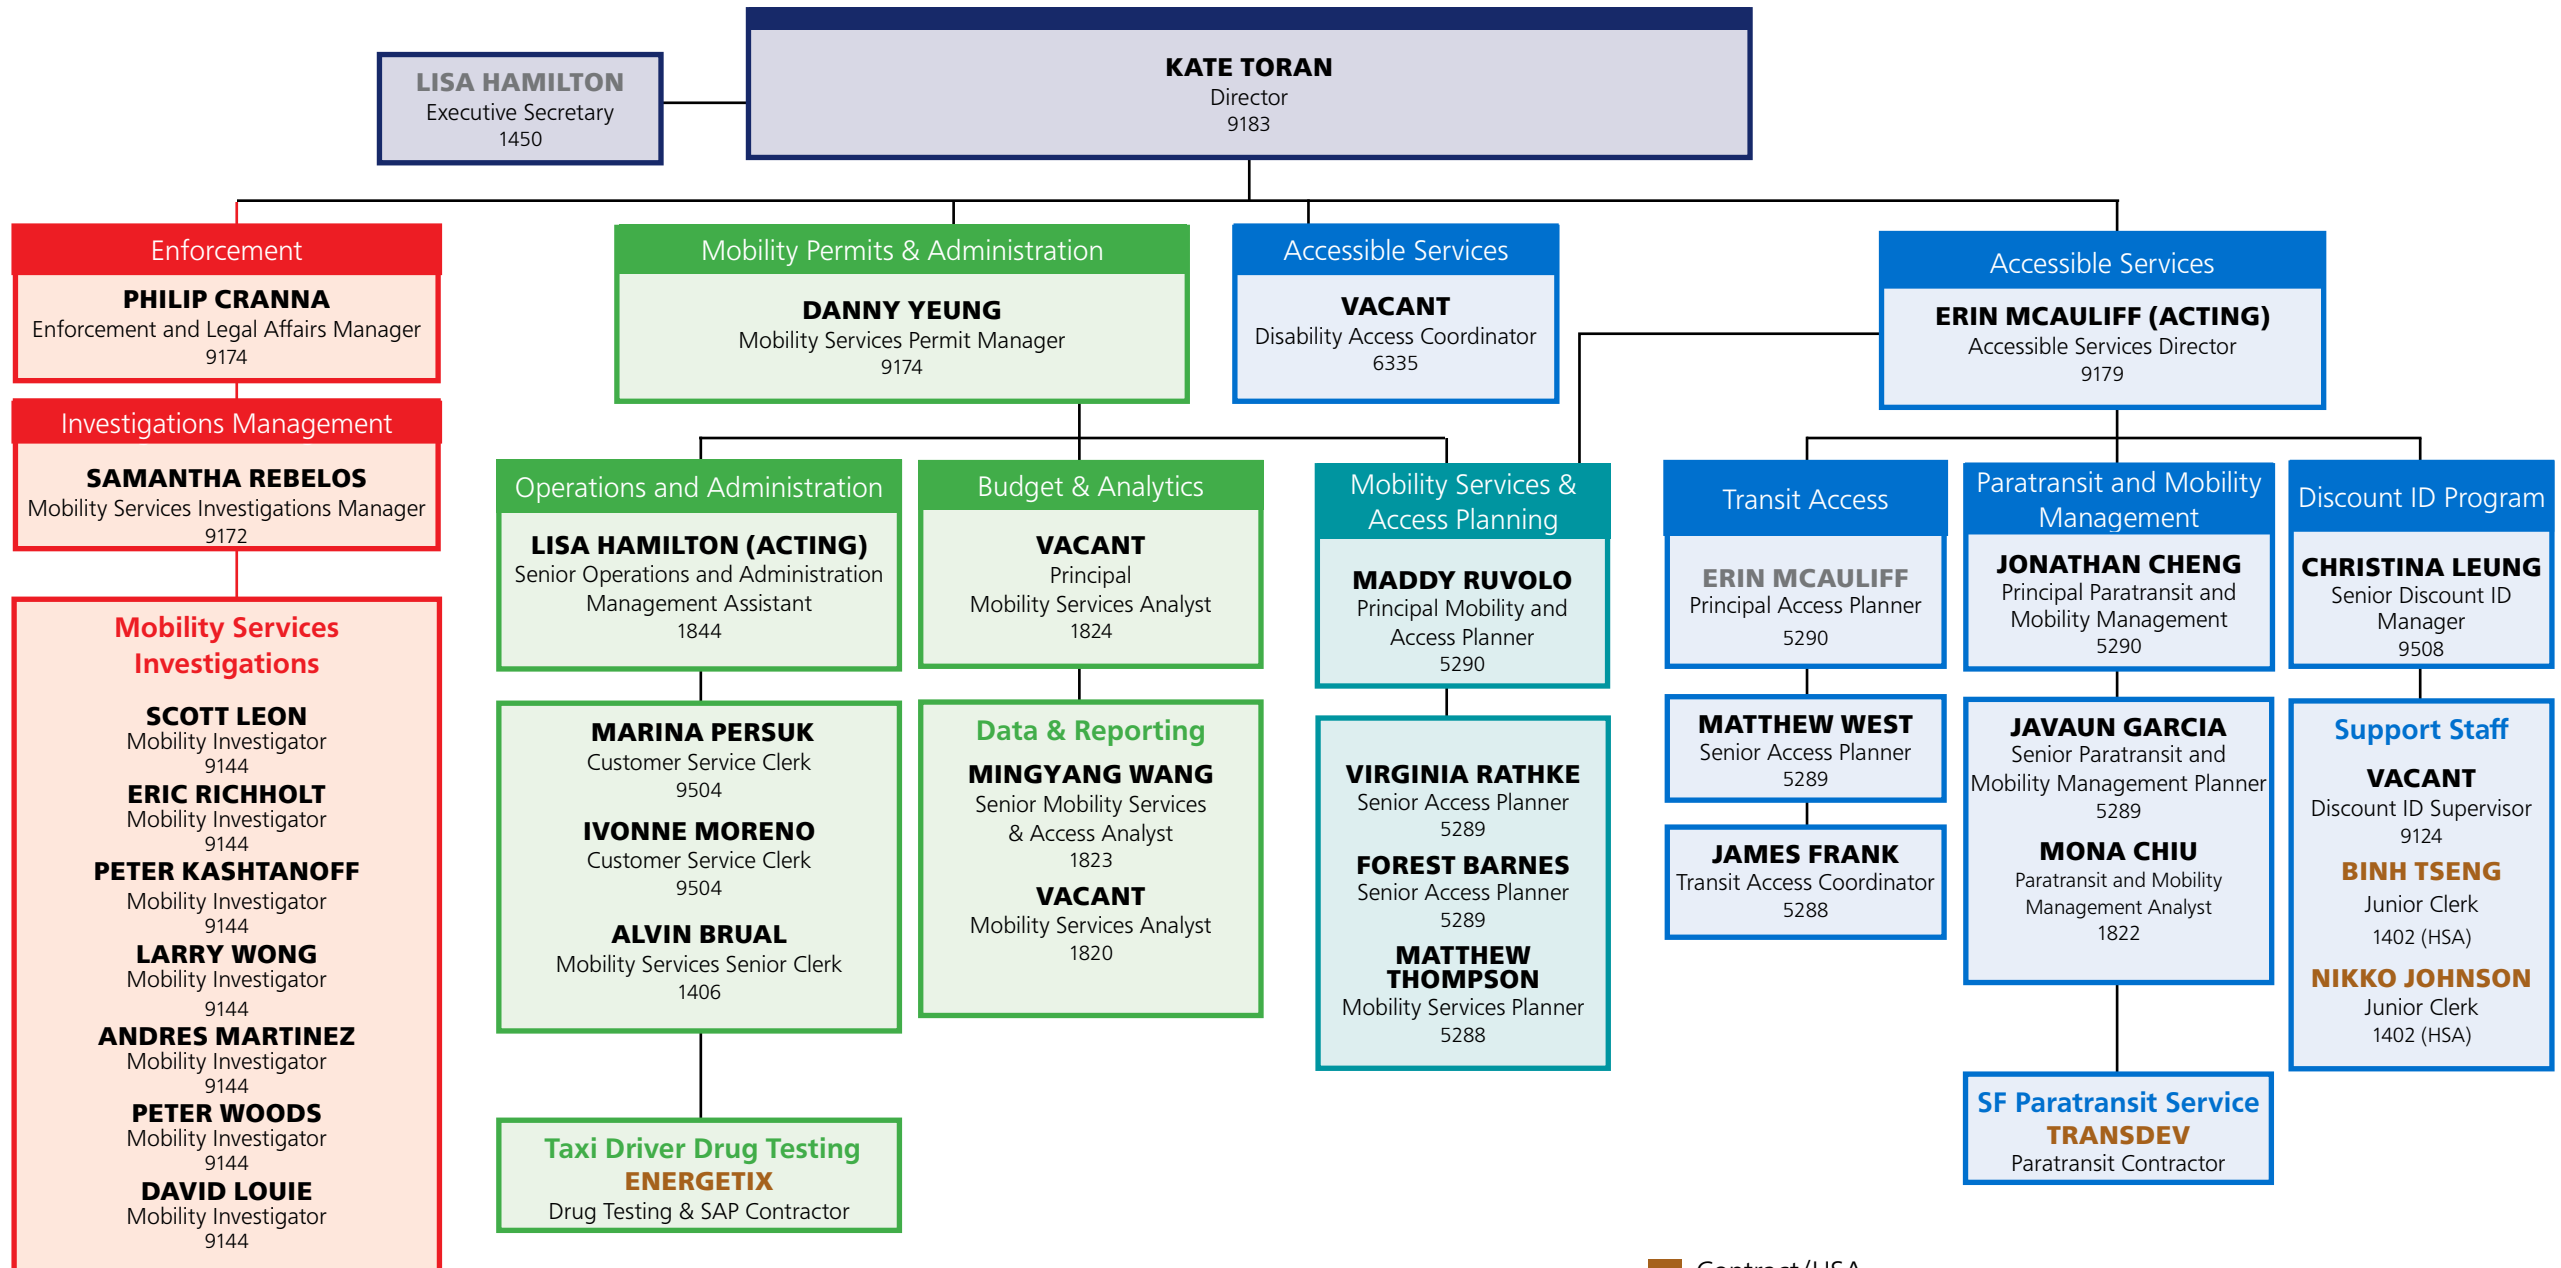

TAXIS, ACCESS & MOBILITY SERVICES DIVISION

Contract/HSA

Other
[Link to list.](#)

Other Resources

Category	Direct Supervisor	Classification	Name	Title
Data Consultant	Mingyang Wang		Sean Osterday	Data Consultant
Data Consultant	Mingyang Wang		Kulmeher Dhaliwal	Data Consultant
Data Consultant	Mingyang Wang		Jason Herschel	Data Consultant
Data Consultant	Mingyang Wang		Timothy Russell	Data Consultant
San Francisco Fellow	Maddy Ruvolo	1801	Akaoluchukwu (Olly) Ogbue	San Francisco Fellow
Interns	Virginia Rathke	5380	Alexander Gray	Student Design Trainee I
Interns	Forest Barnes	5381	Angel Yang	Student Design Trainee II