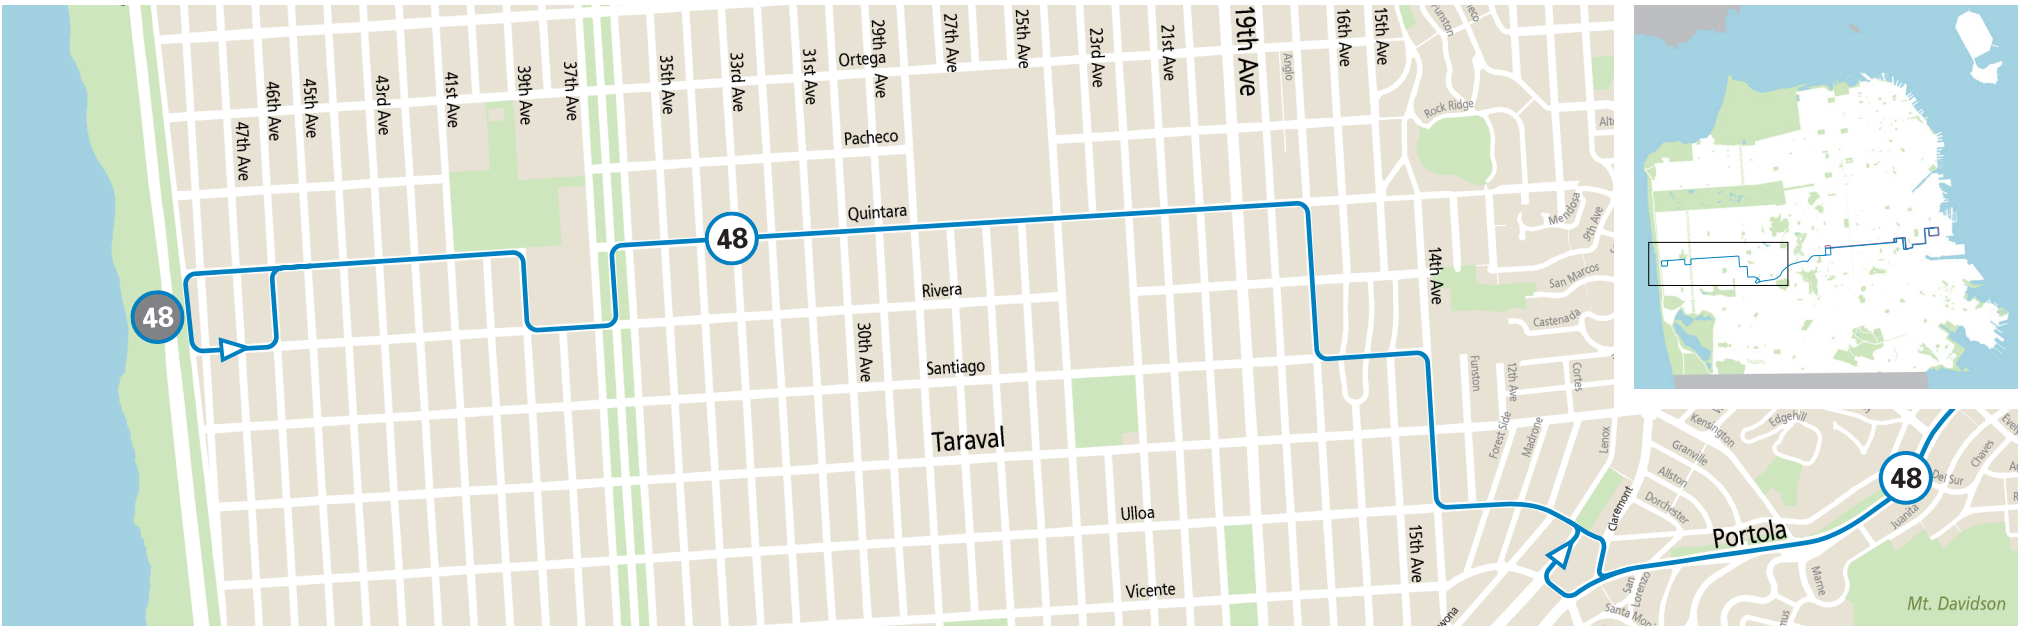

48 Quintara/24th St & 48 Quintara/24th St Owl

effective 8/19/2023

Ocean Beach to Dogpatch

Outer Sunset, Inner Sunset, West Portal

48 Quintara/24th St & 48 Quintara/24th St Owl

effective 8/19/2023

Diamond Heights, Noe Valley, Mission

Noe Valley, Mission, Potrero Hill — 48 Owl