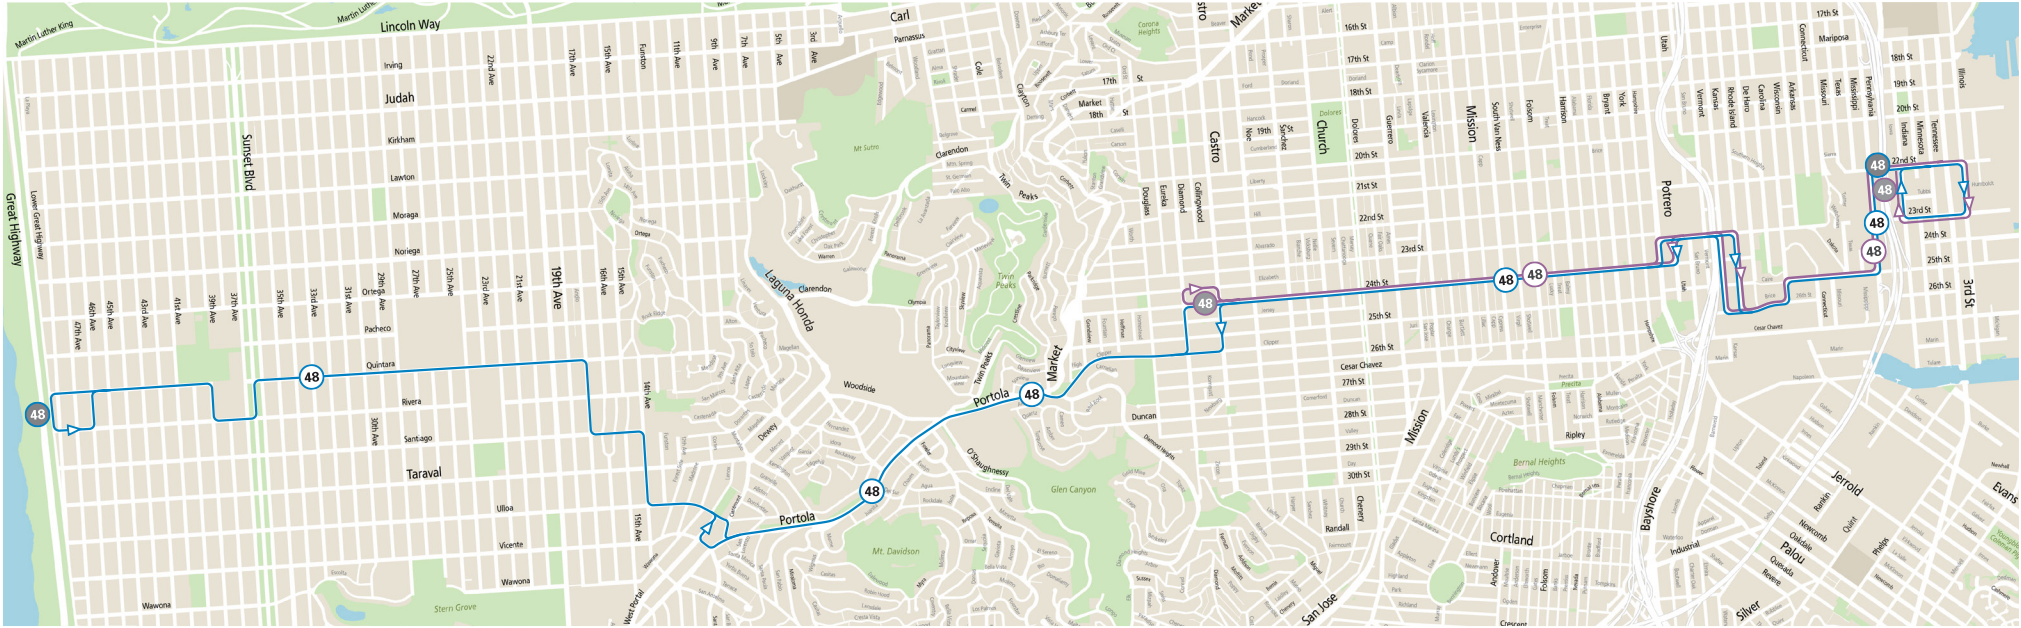

48 Quintara/24th St & 48 Quintara/24th St Owl

effective 8/19/2023

Ocean Beach to Dogpatch

Outer Sunset, Inner Sunset, West Portal

48 Quintara/24th St & 48 Quintara/24th St Owl

effective 8/19/2023

Diamond Heights, Noe Valley, Mission

Noe Valley, Mission, Potrero Hill — 48 Owl