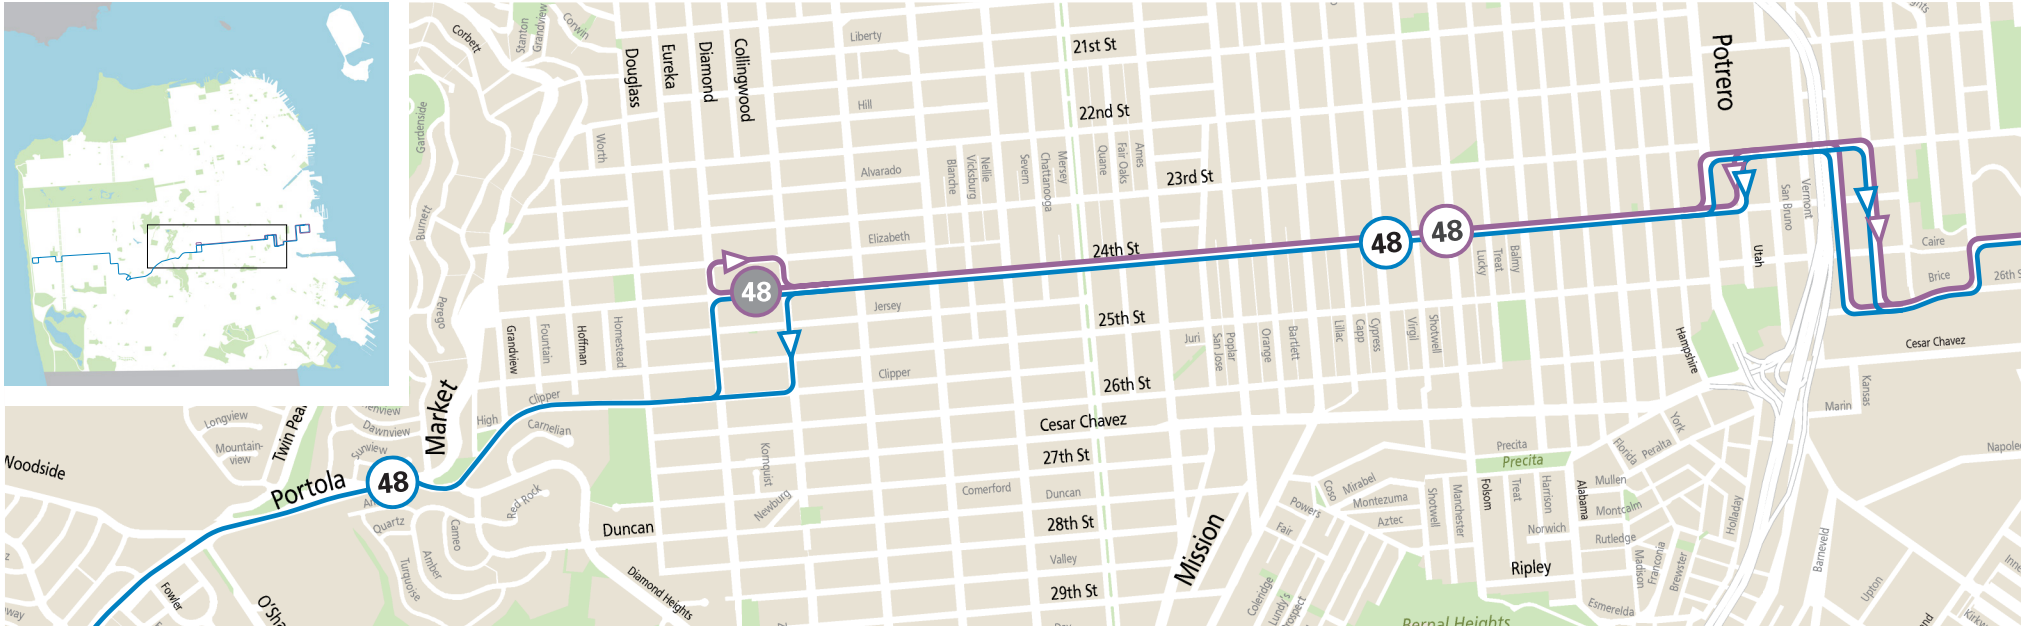

48 Quintara/24th St & 48 Quintara/24th St Owl

effective 8/19/2023

Ocean Beach to Dogpatch

Outer Sunset, Inner Sunset, West Portal

48 Quintara/24th St & 48 Quintara/24th St Owl

effective 8/19/2023

Diamond Heights, Noe Valley, Mission

Noe Valley, Mission, Potrero Hill — 48 Owl