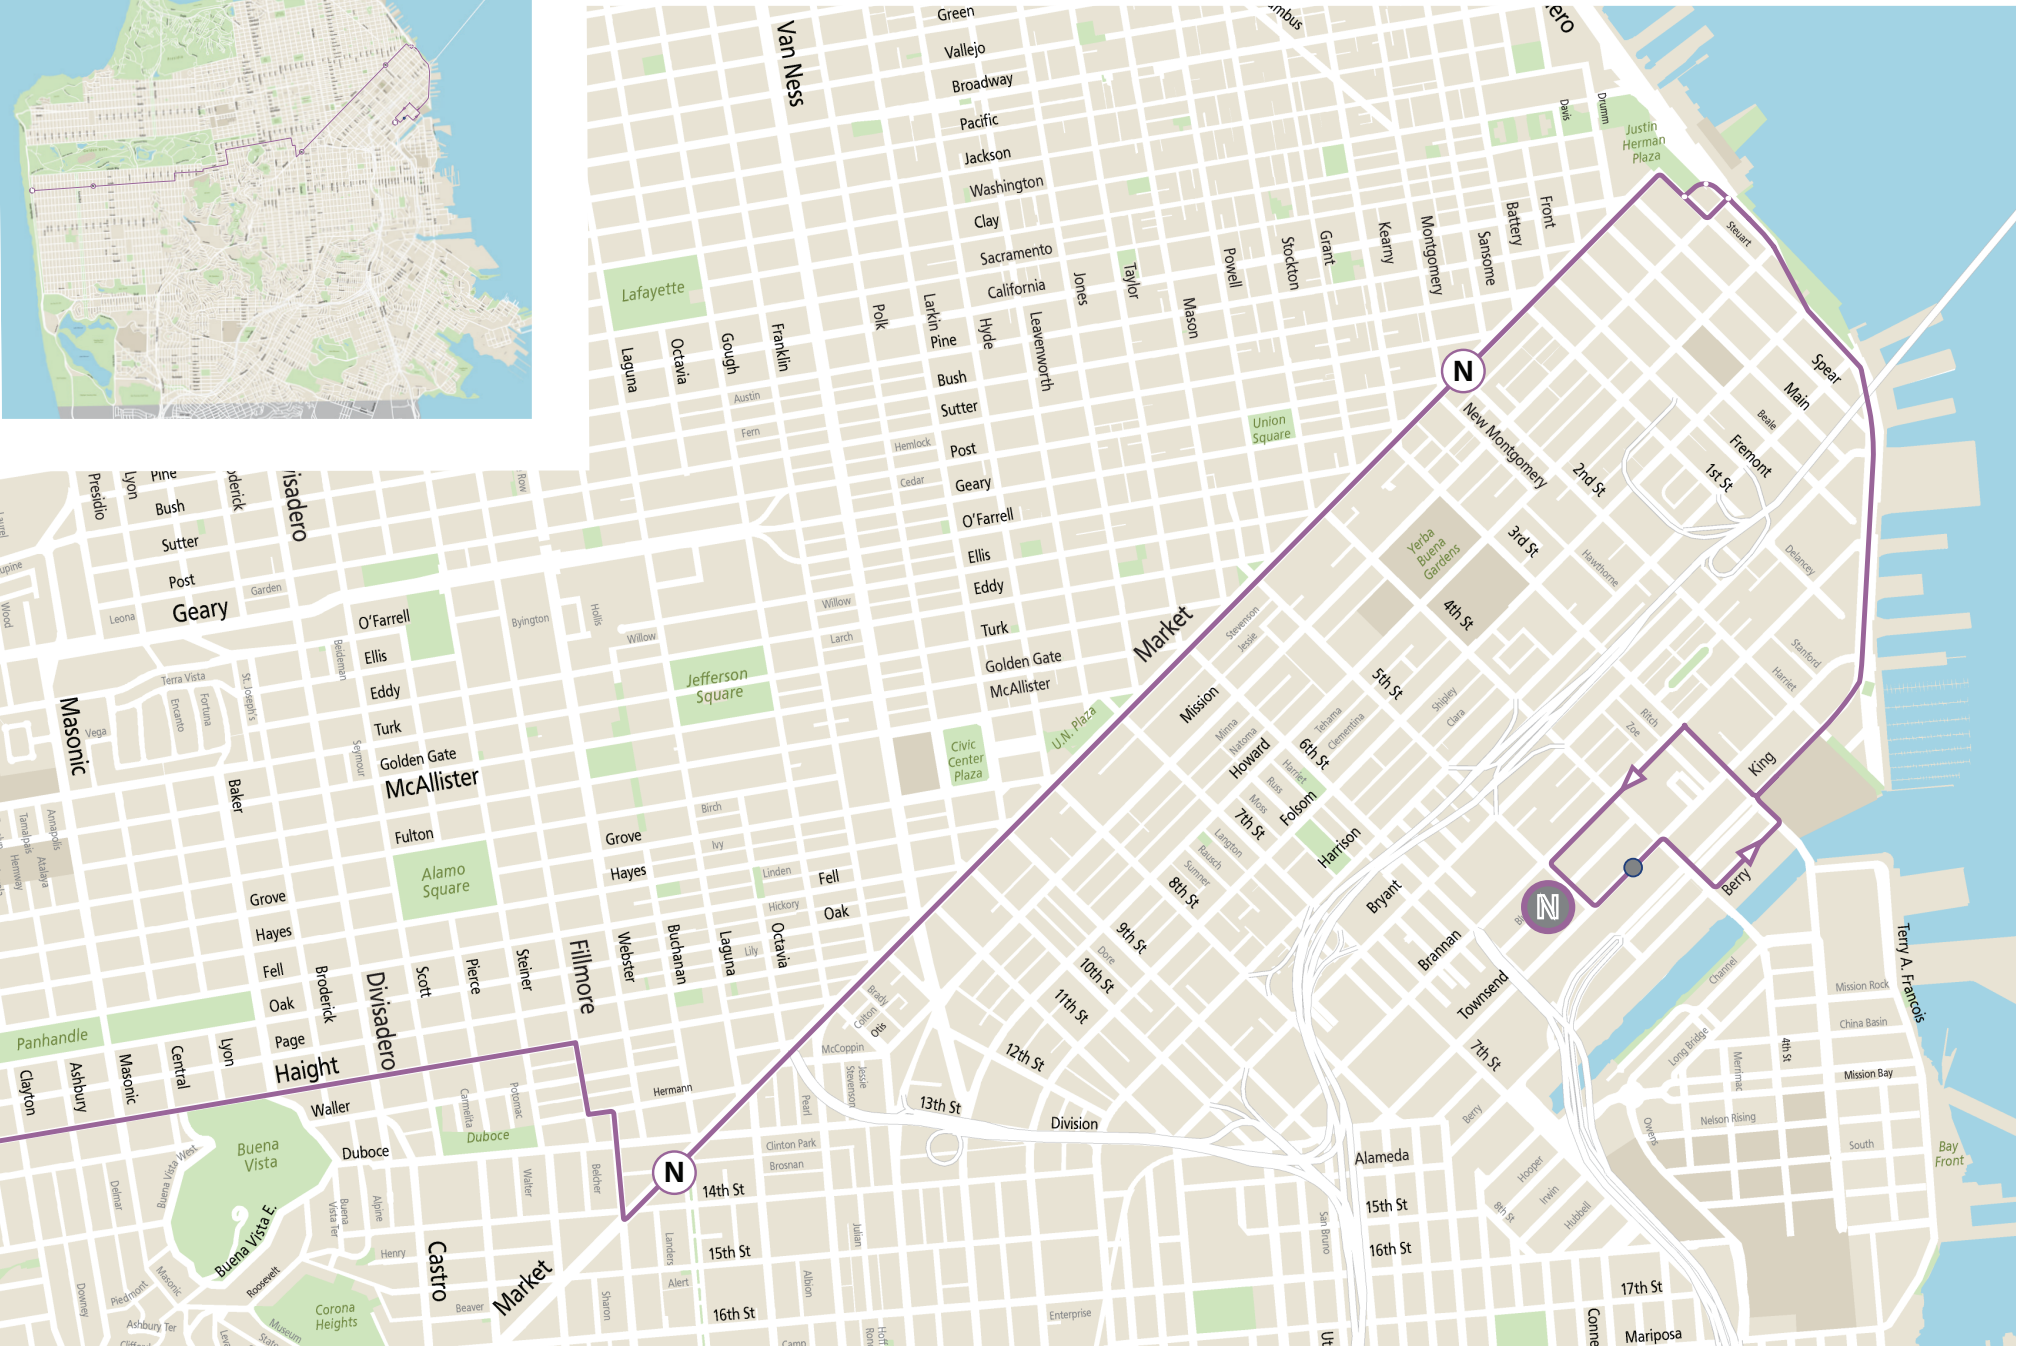

Market St to Downtown and 4th & Townsend (Caltrain)

Inner Sunset to Market

Judah Street to Ocean Beach