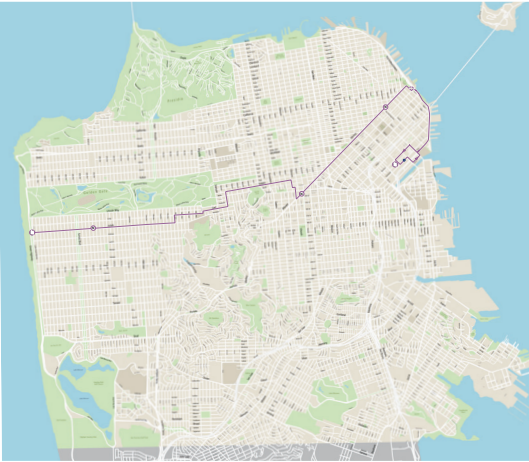

Market St to Downtown and 4th & Townsend (Caltrain)

Inner Sunset to Market

Judah Street to Ocean Beach