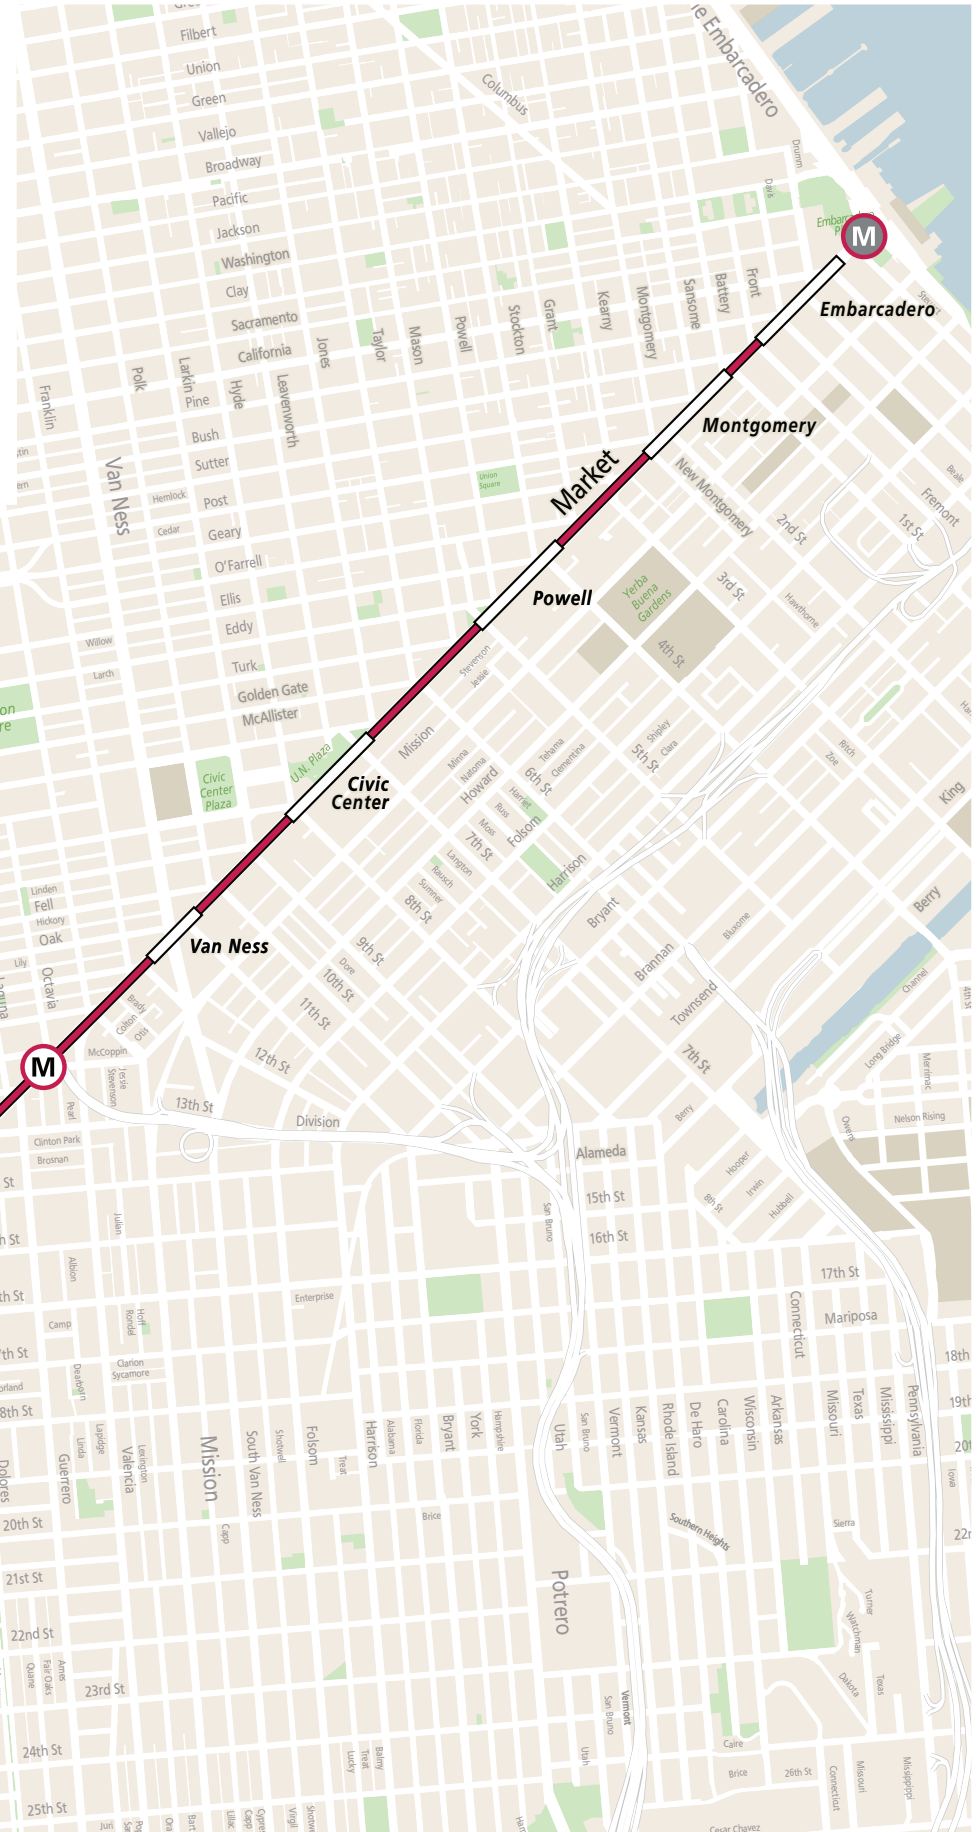

Embarcadero Station to Castro Station

-  Underground
-  Metro Station (Accessible)
-  Metro Stop (Accessible)
-  Metro Stop (Not Accessible)
-  Line Terminal

Forest Hill Station to Balboa Park Station

- Underground
- Metro Station (Accessible)
- Metro Stop (Accessible)
- Metro Stop (Not Accessible)
- Line Terminal