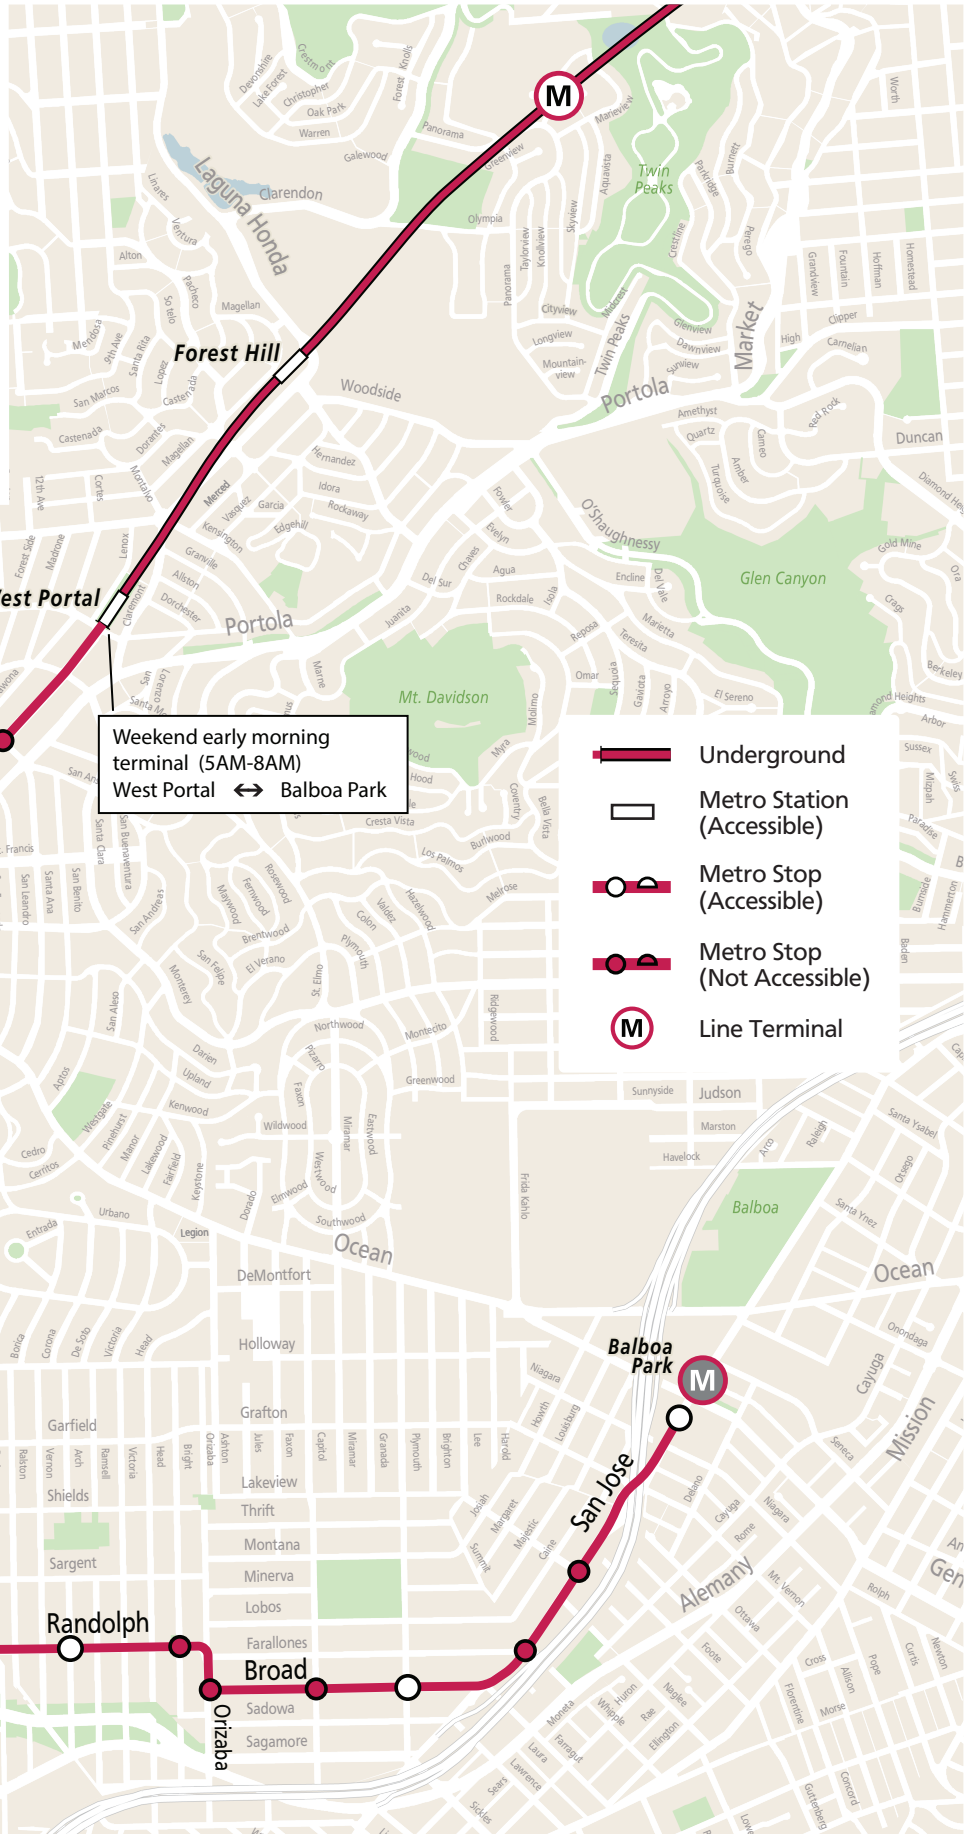

Embarcadero Station to Castro Station

-  Underground
-  Metro Station (Accessible)
-  Metro Stop (Accessible)
-  Metro Stop (Not Accessible)
-  Line Terminal

Forest Hill Station to Balboa Park Station

- Underground
- Metro Station (Accessible)
- Metro Stop (Accessible)
- Metro Stop (Not Accessible)
- Line Terminal