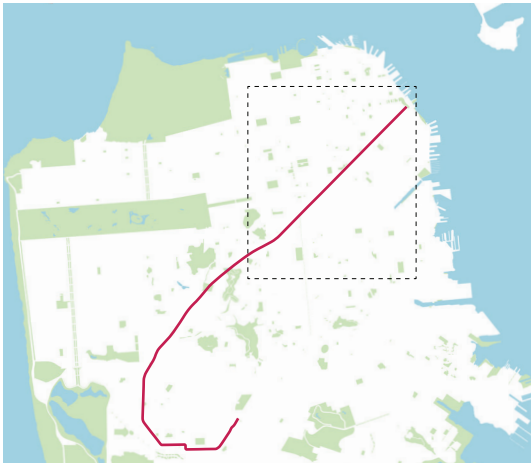

Embarcadero Station to Castro Station

-  Underground
-  Metro Station (Accessible)
-  Metro Stop (Accessible)
-  Metro Stop (Not Accessible)
-  Line Terminal

Forest Hill Station to Balboa Park Station

- Underground
- Metro Station (Accessible)
- Metro Stop (Accessible)
- Metro Stop (Not Accessible)
- Line Terminal