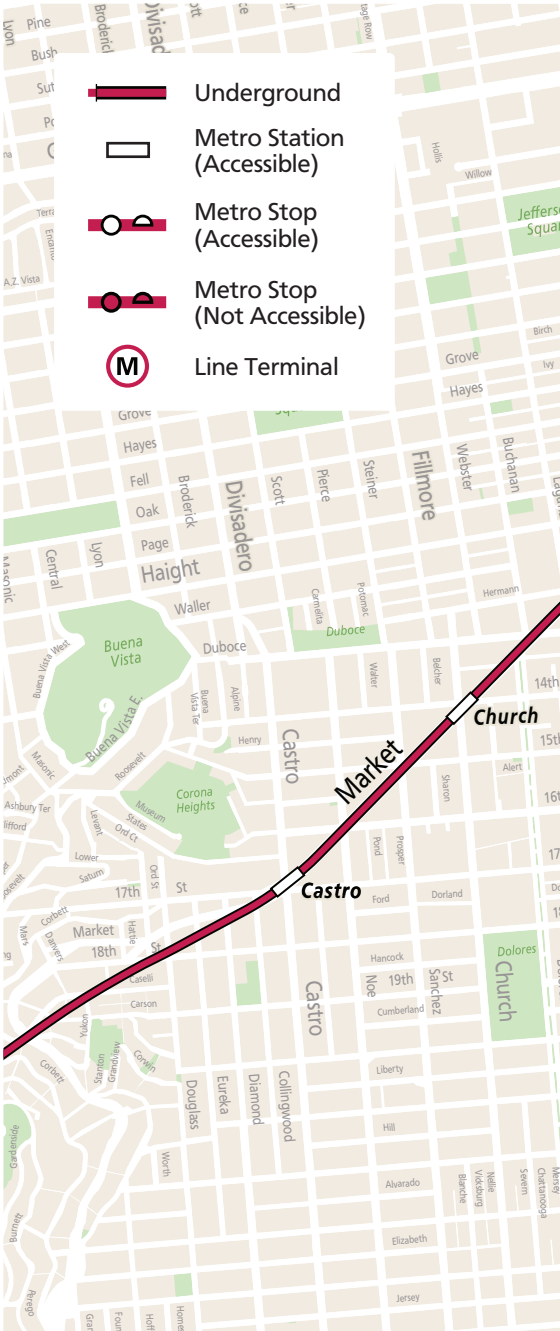

Embarcadero Station to Castro Station

-  Underground
-  Metro Station (Accessible)
-  Metro Stop (Accessible)
-  Metro Stop (Not Accessible)
-  Line Terminal

Forest Hill Station to Balboa Park Station

- Underground
- Metro Station (Accessible)
- Metro Stop (Accessible)
- Metro Stop (Not Accessible)
- Line Terminal