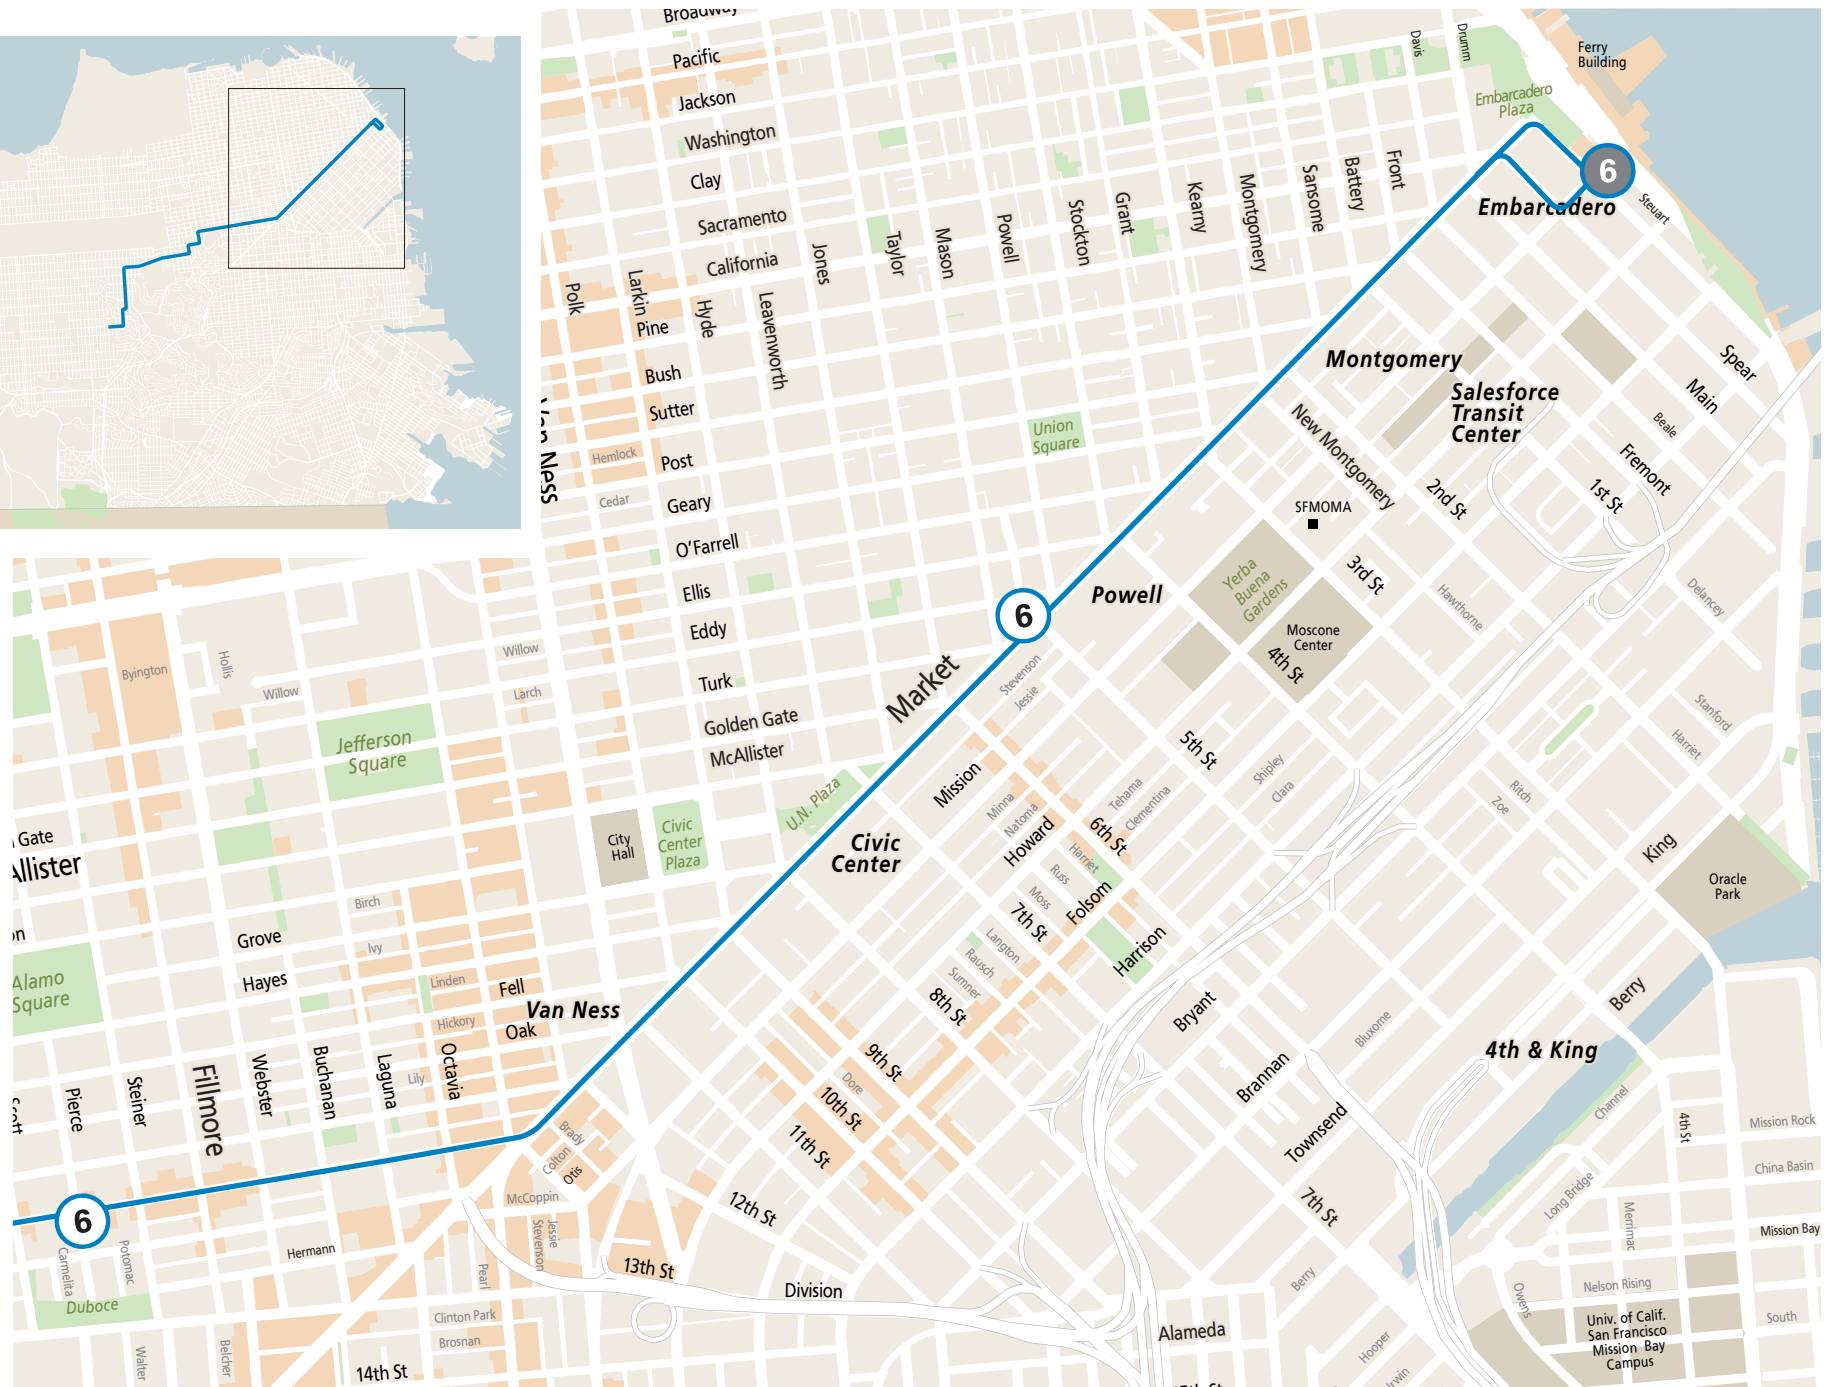

# MUNI 6 Haight/Parnassus

effective 7/9/2022

## Haight St to Embarcadero/Ferry Plaza

## Inner Sunset to Haight St