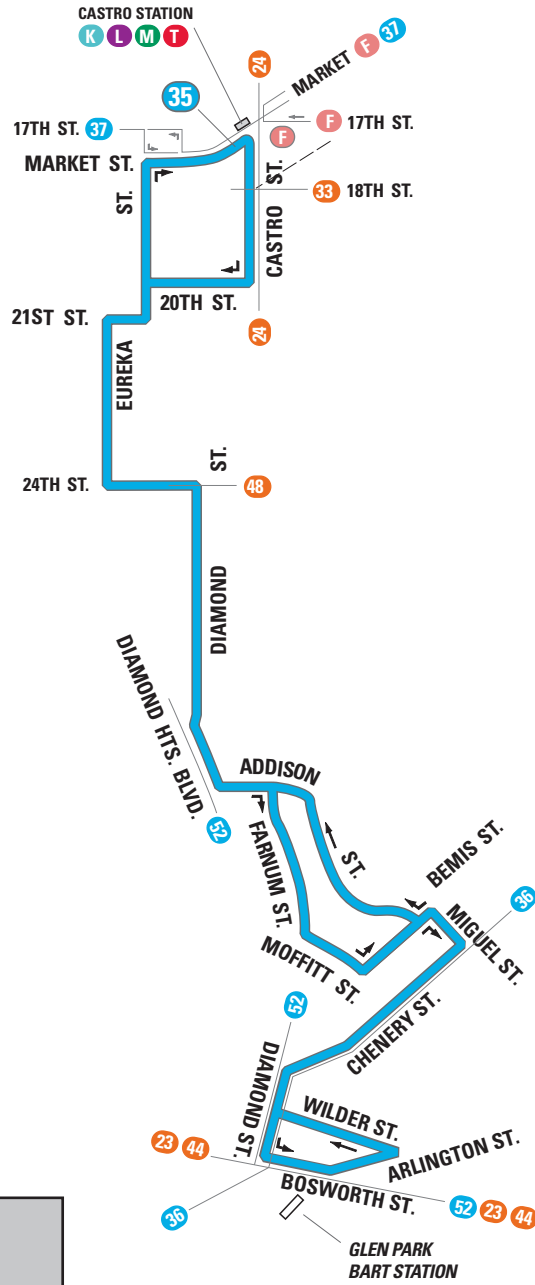

SFMTA
Municipal
Transportation
Agency

35 EUREKA

effective 4/23/2016

MAP NOT TO SCALE

NORTH

SERVICE AREA