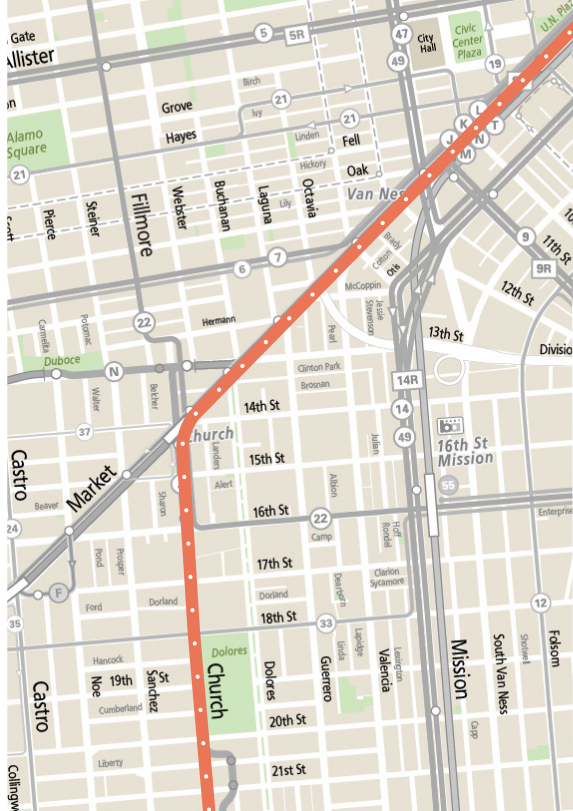

J Bus - Weekend Early Morning

effective 2/22/2020

Market St to Embarcadero

Church St

J Bus - Weekend Early Morning

effective 2/22/2020

Glen Park BART

Balboa Park Terminal