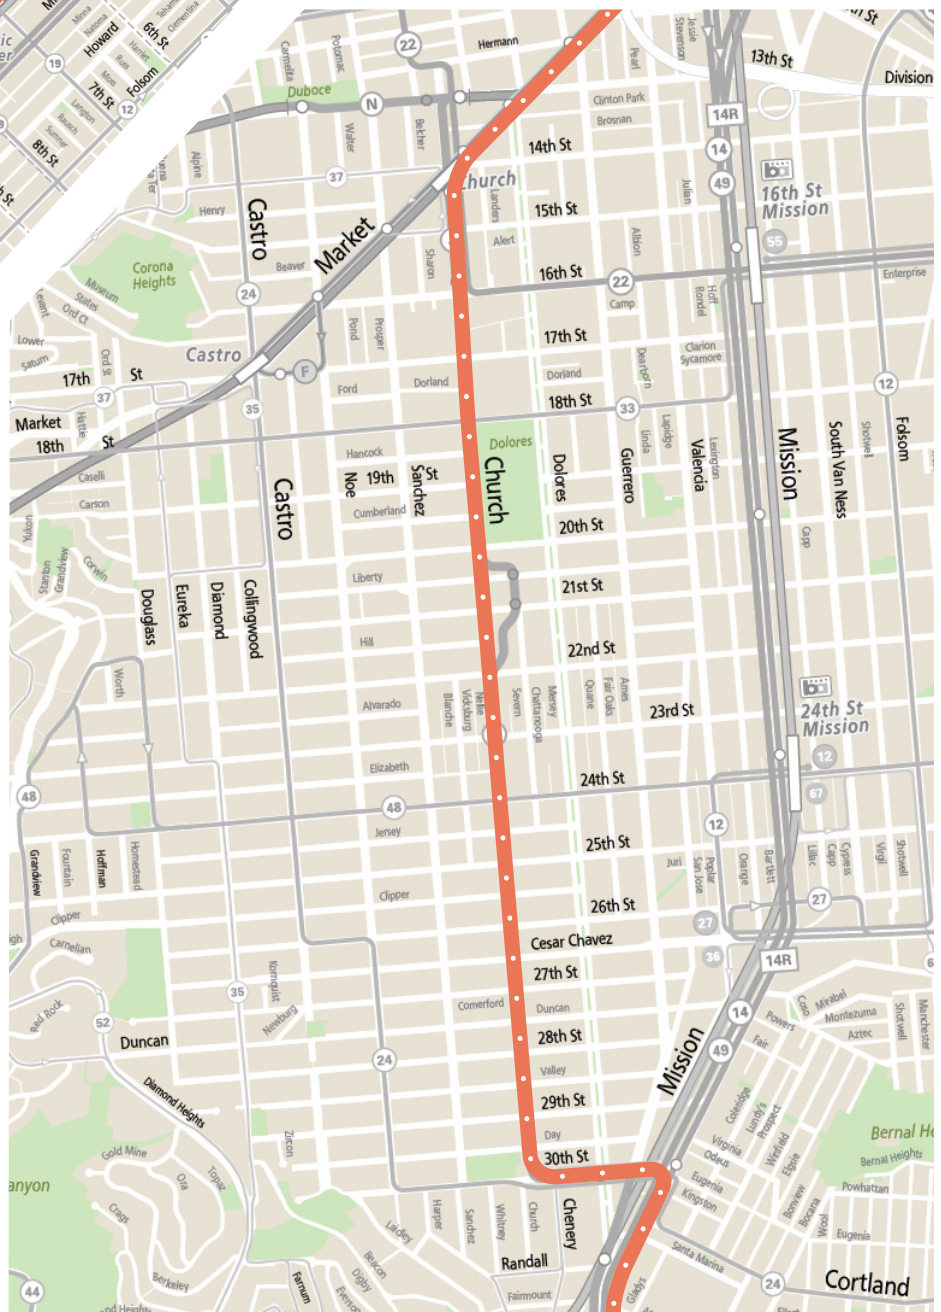

J Bus - Weekend Early Morning

effective 2/22/2020

Market St to Embarcadero

Church St

J Bus - Weekend Early Morning

effective 2/22/2020

Glen Park BART

Balboa Park Terminal