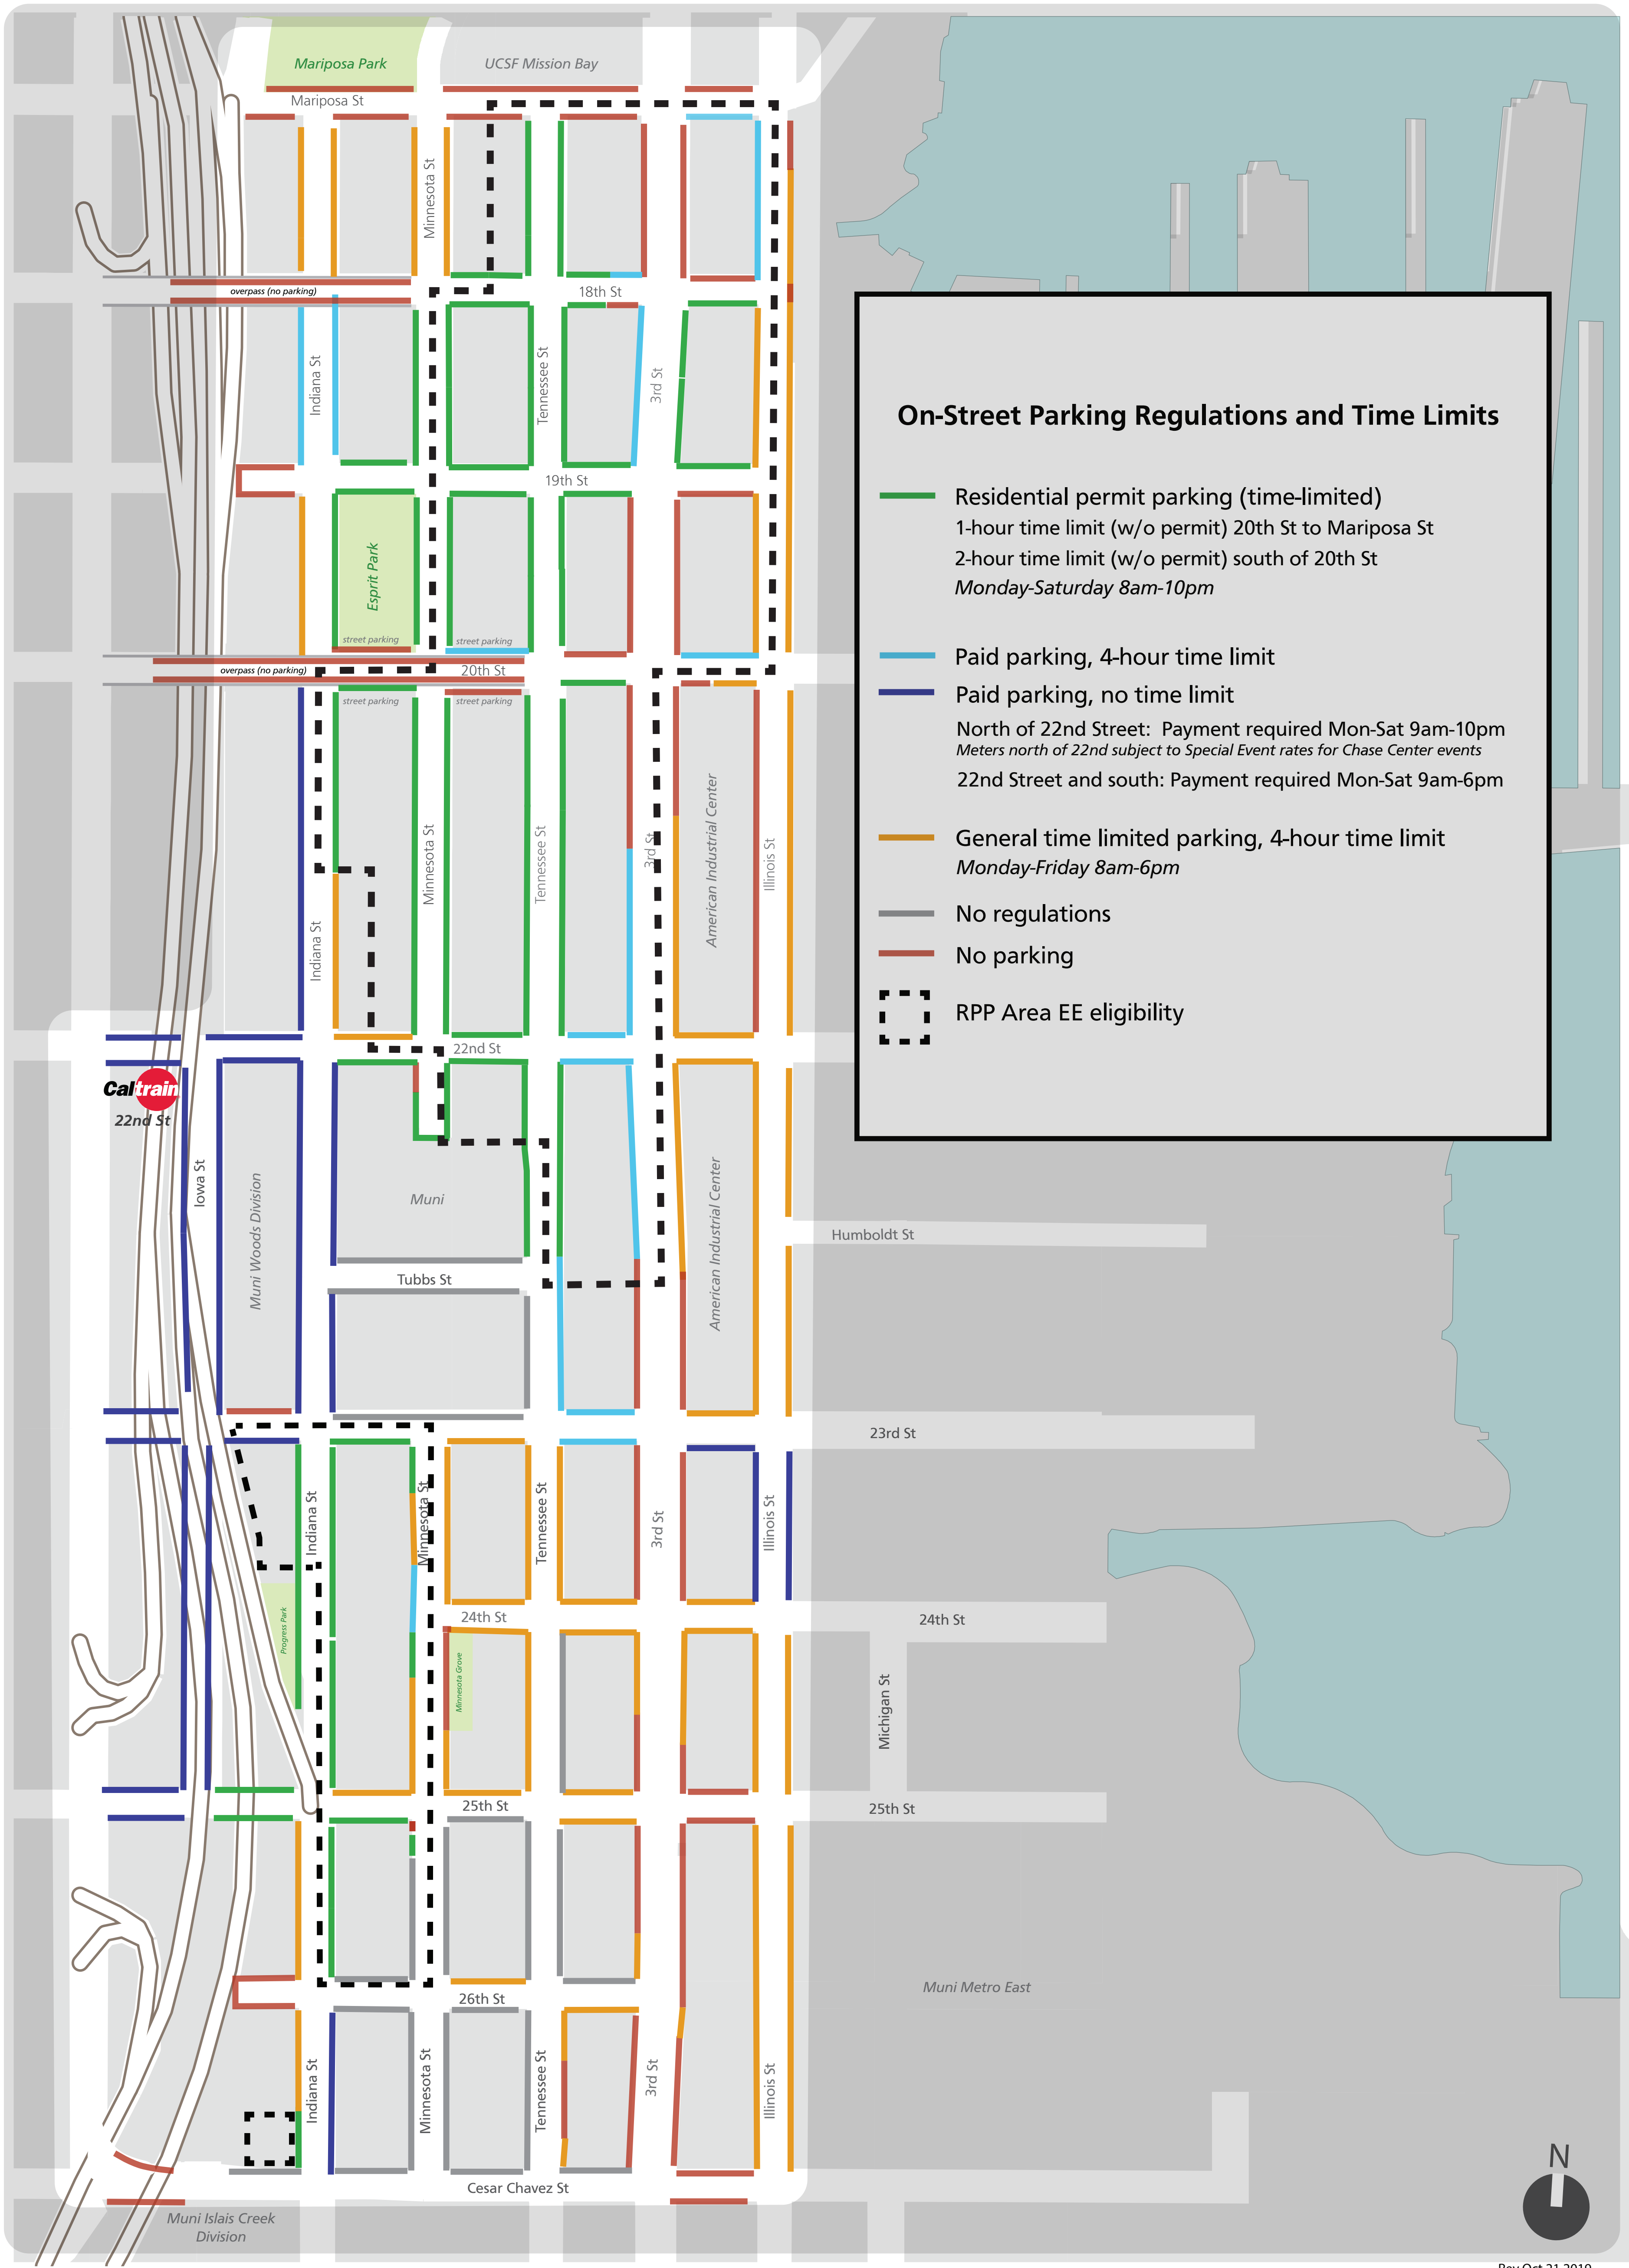

Dogpatch Parking Management

Parking Regulations

On-Street Parking Regulations and Time Limits

- █ Residential permit parking (time-limited)
 - 1-hour time limit (w/o permit) 20th St to Mariposa St
 - 2-hour time limit (w/o permit) south of 20th St
 - Monday-Saturday 8am-10pm
- █ Paid parking, 4-hour time limit
- █ Paid parking, no time limit
 - North of 22nd Street: Payment required Mon-Sat 9am-10pm
 - Meters north of 22nd subject to Special Event rates for Chase Center events
 - 22nd Street and south: Payment required Mon-Sat 9am-6pm
- █ General time limited parking, 4-hour time limit
 - Monday-Friday 8am-6pm
- █ No regulations
- █ No parking
- RPP Area EE eligibility