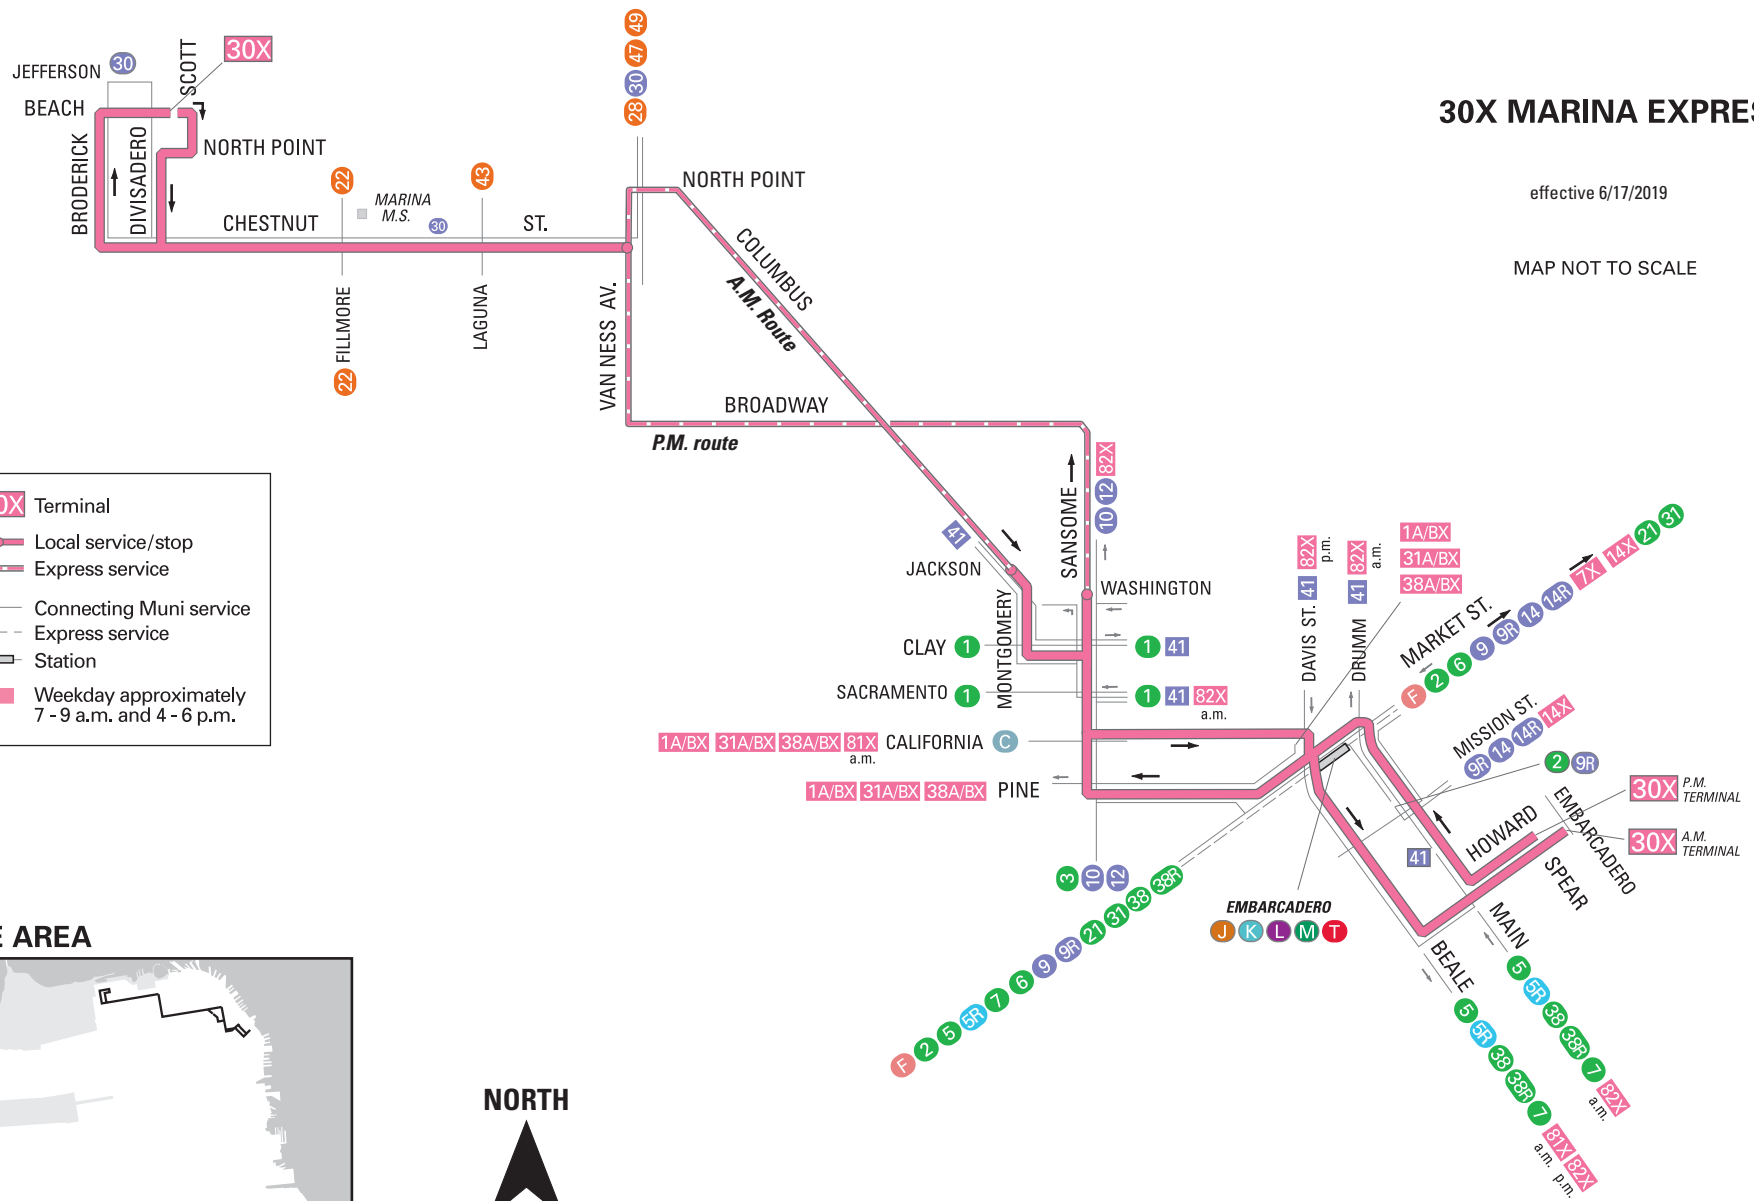

30X MARINA EXPRESS

effective 6/17/2019

MAP NOT TO SCALE

30X Terminal

- Local service/stop
- Express service
- Connecting Muni service
- Express service
- Station
- Weekday approximately 7-9 a.m. and 4-6 p.m.

SERVICE AREA

NORTH