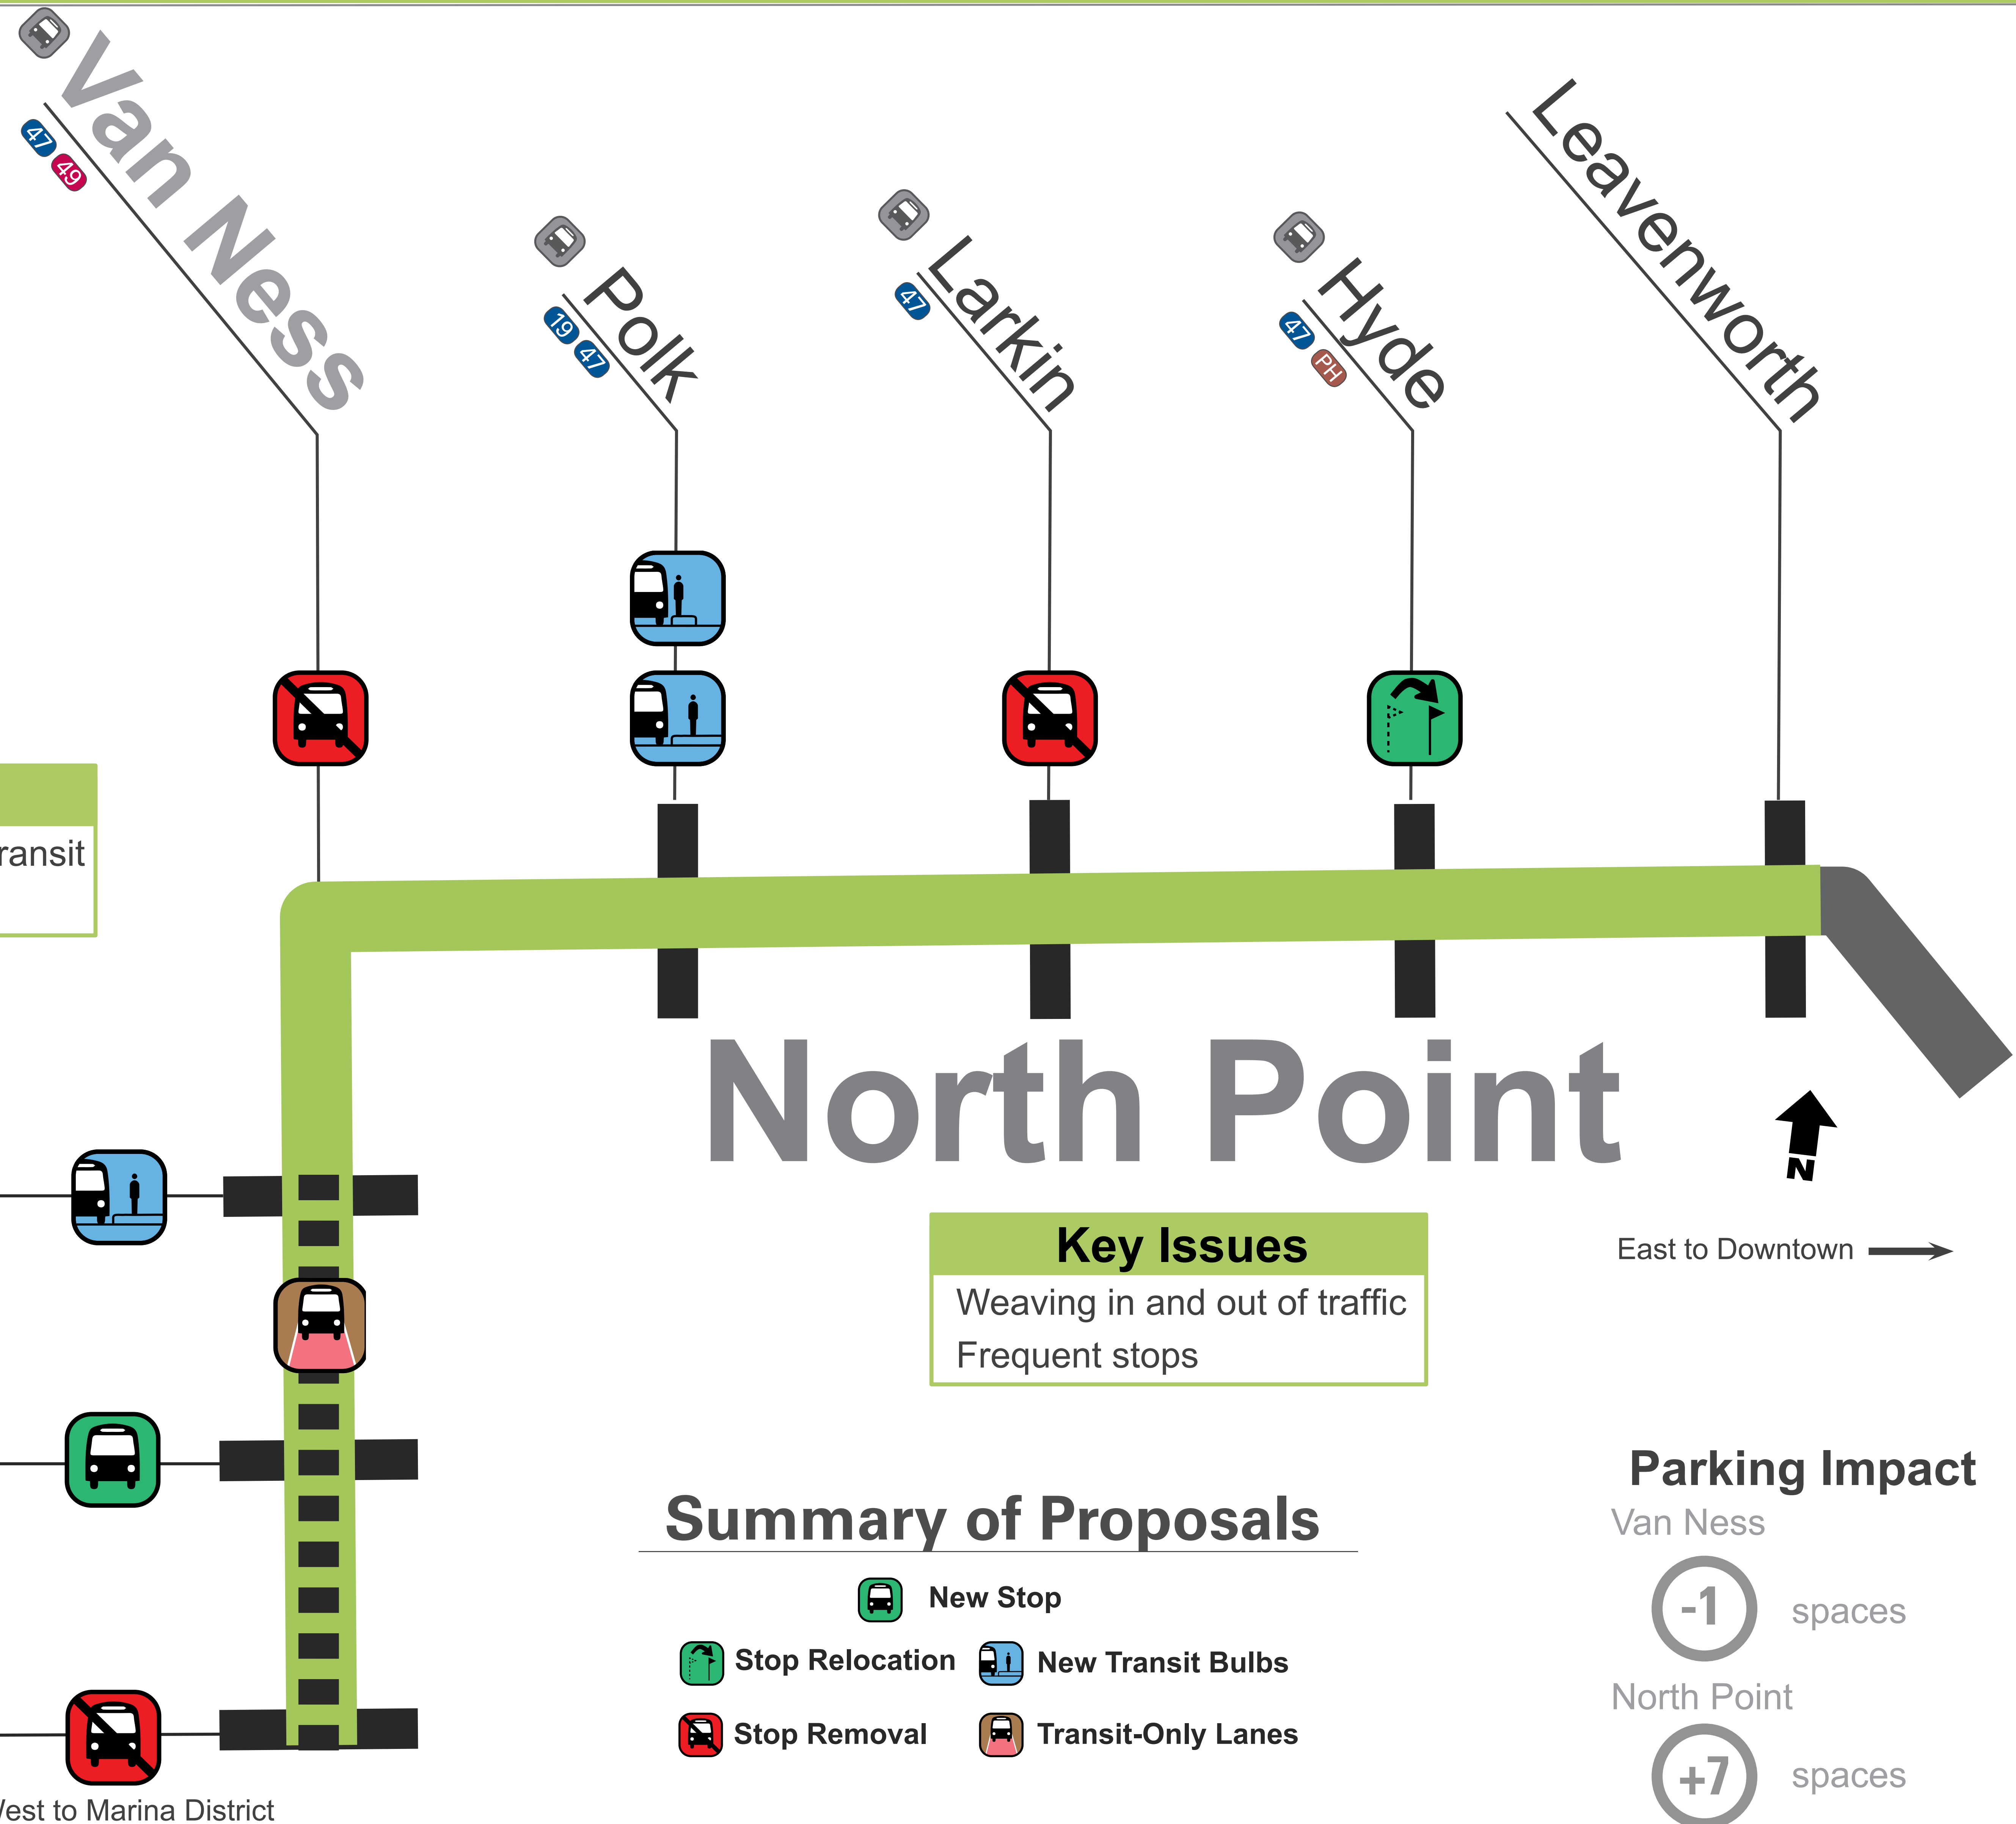

Key Issues

- Integration with Van Ness Bus Rapid Transit

North Point

Key Issues

- Weaving in and out of traffic
- Frequent stops

Summary of Proposals

- New Stop
- Stop Relocation
- Stop Removal
- New Transit Bulbs
- Transit-Only Lanes

Parking Impact

- Van Ness: -1 spaces
- North Point: +7 spaces