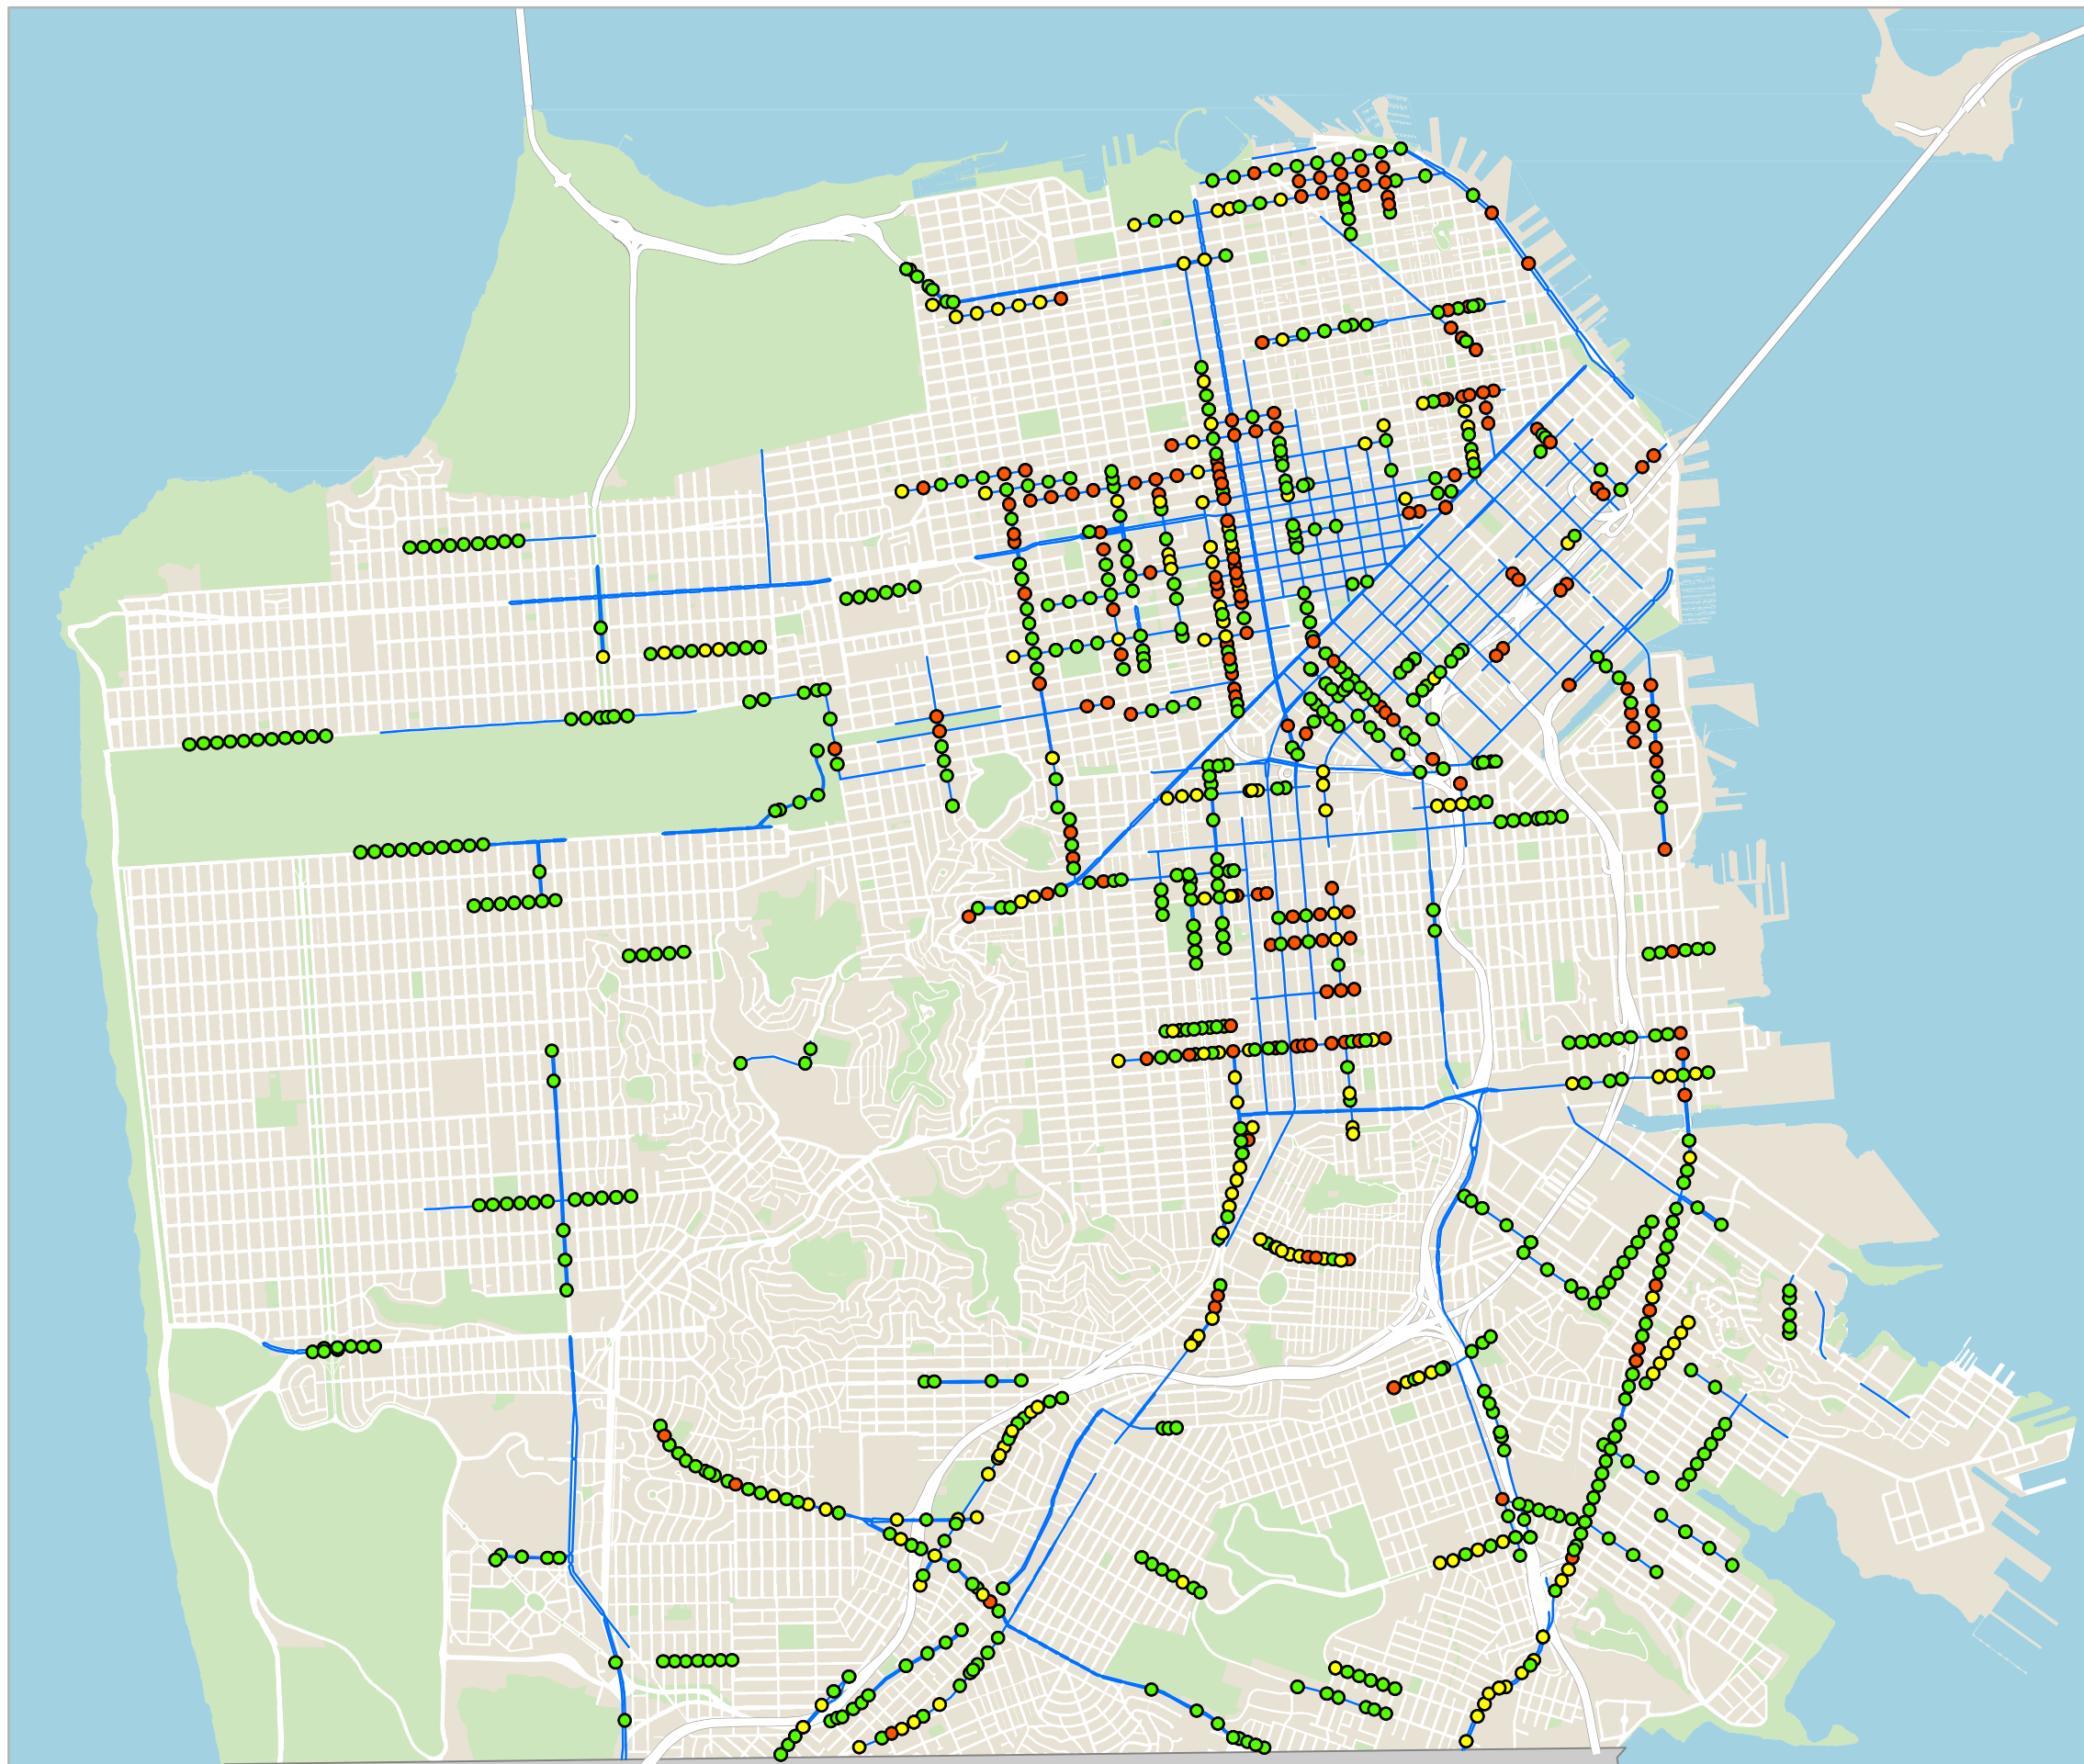

Quick-Build Toolkit Progress

Updated through August 21, 2024

August 2024

(Total: 925 intersections)

- Complete - 65% (598 intersections)
- In Progress - 17% (154 intersections)
- Remaining - 19% (173 intersections)

— 2022 High Injury Network

0.95 miles

Scale 1:48,000

Date Saved: 8/21/2024

For reference contact: VisionZeroSF@sfmta.com

By downloading this map, you are agreeing to the following disclaimer: "The City and County of San Francisco ("City") provides the following data as a public record and no rights of any kind are granted to any person by the City's provision of this data. The City and County of San Francisco ("City") makes no representation regarding and does not guarantee or otherwise warrant the accuracy or completeness of this data. Anyone who uses this data for any purpose whatsoever does so entirely at their own risk. The City shall not be liable or otherwise responsible for any loss, harm, claim or action of any kind from any person arising from the use of this data. By accessing this data, the person accessing it acknowledges that she or he has read and does so under the condition that she or he agrees to the contents and terms of this disclaimer."