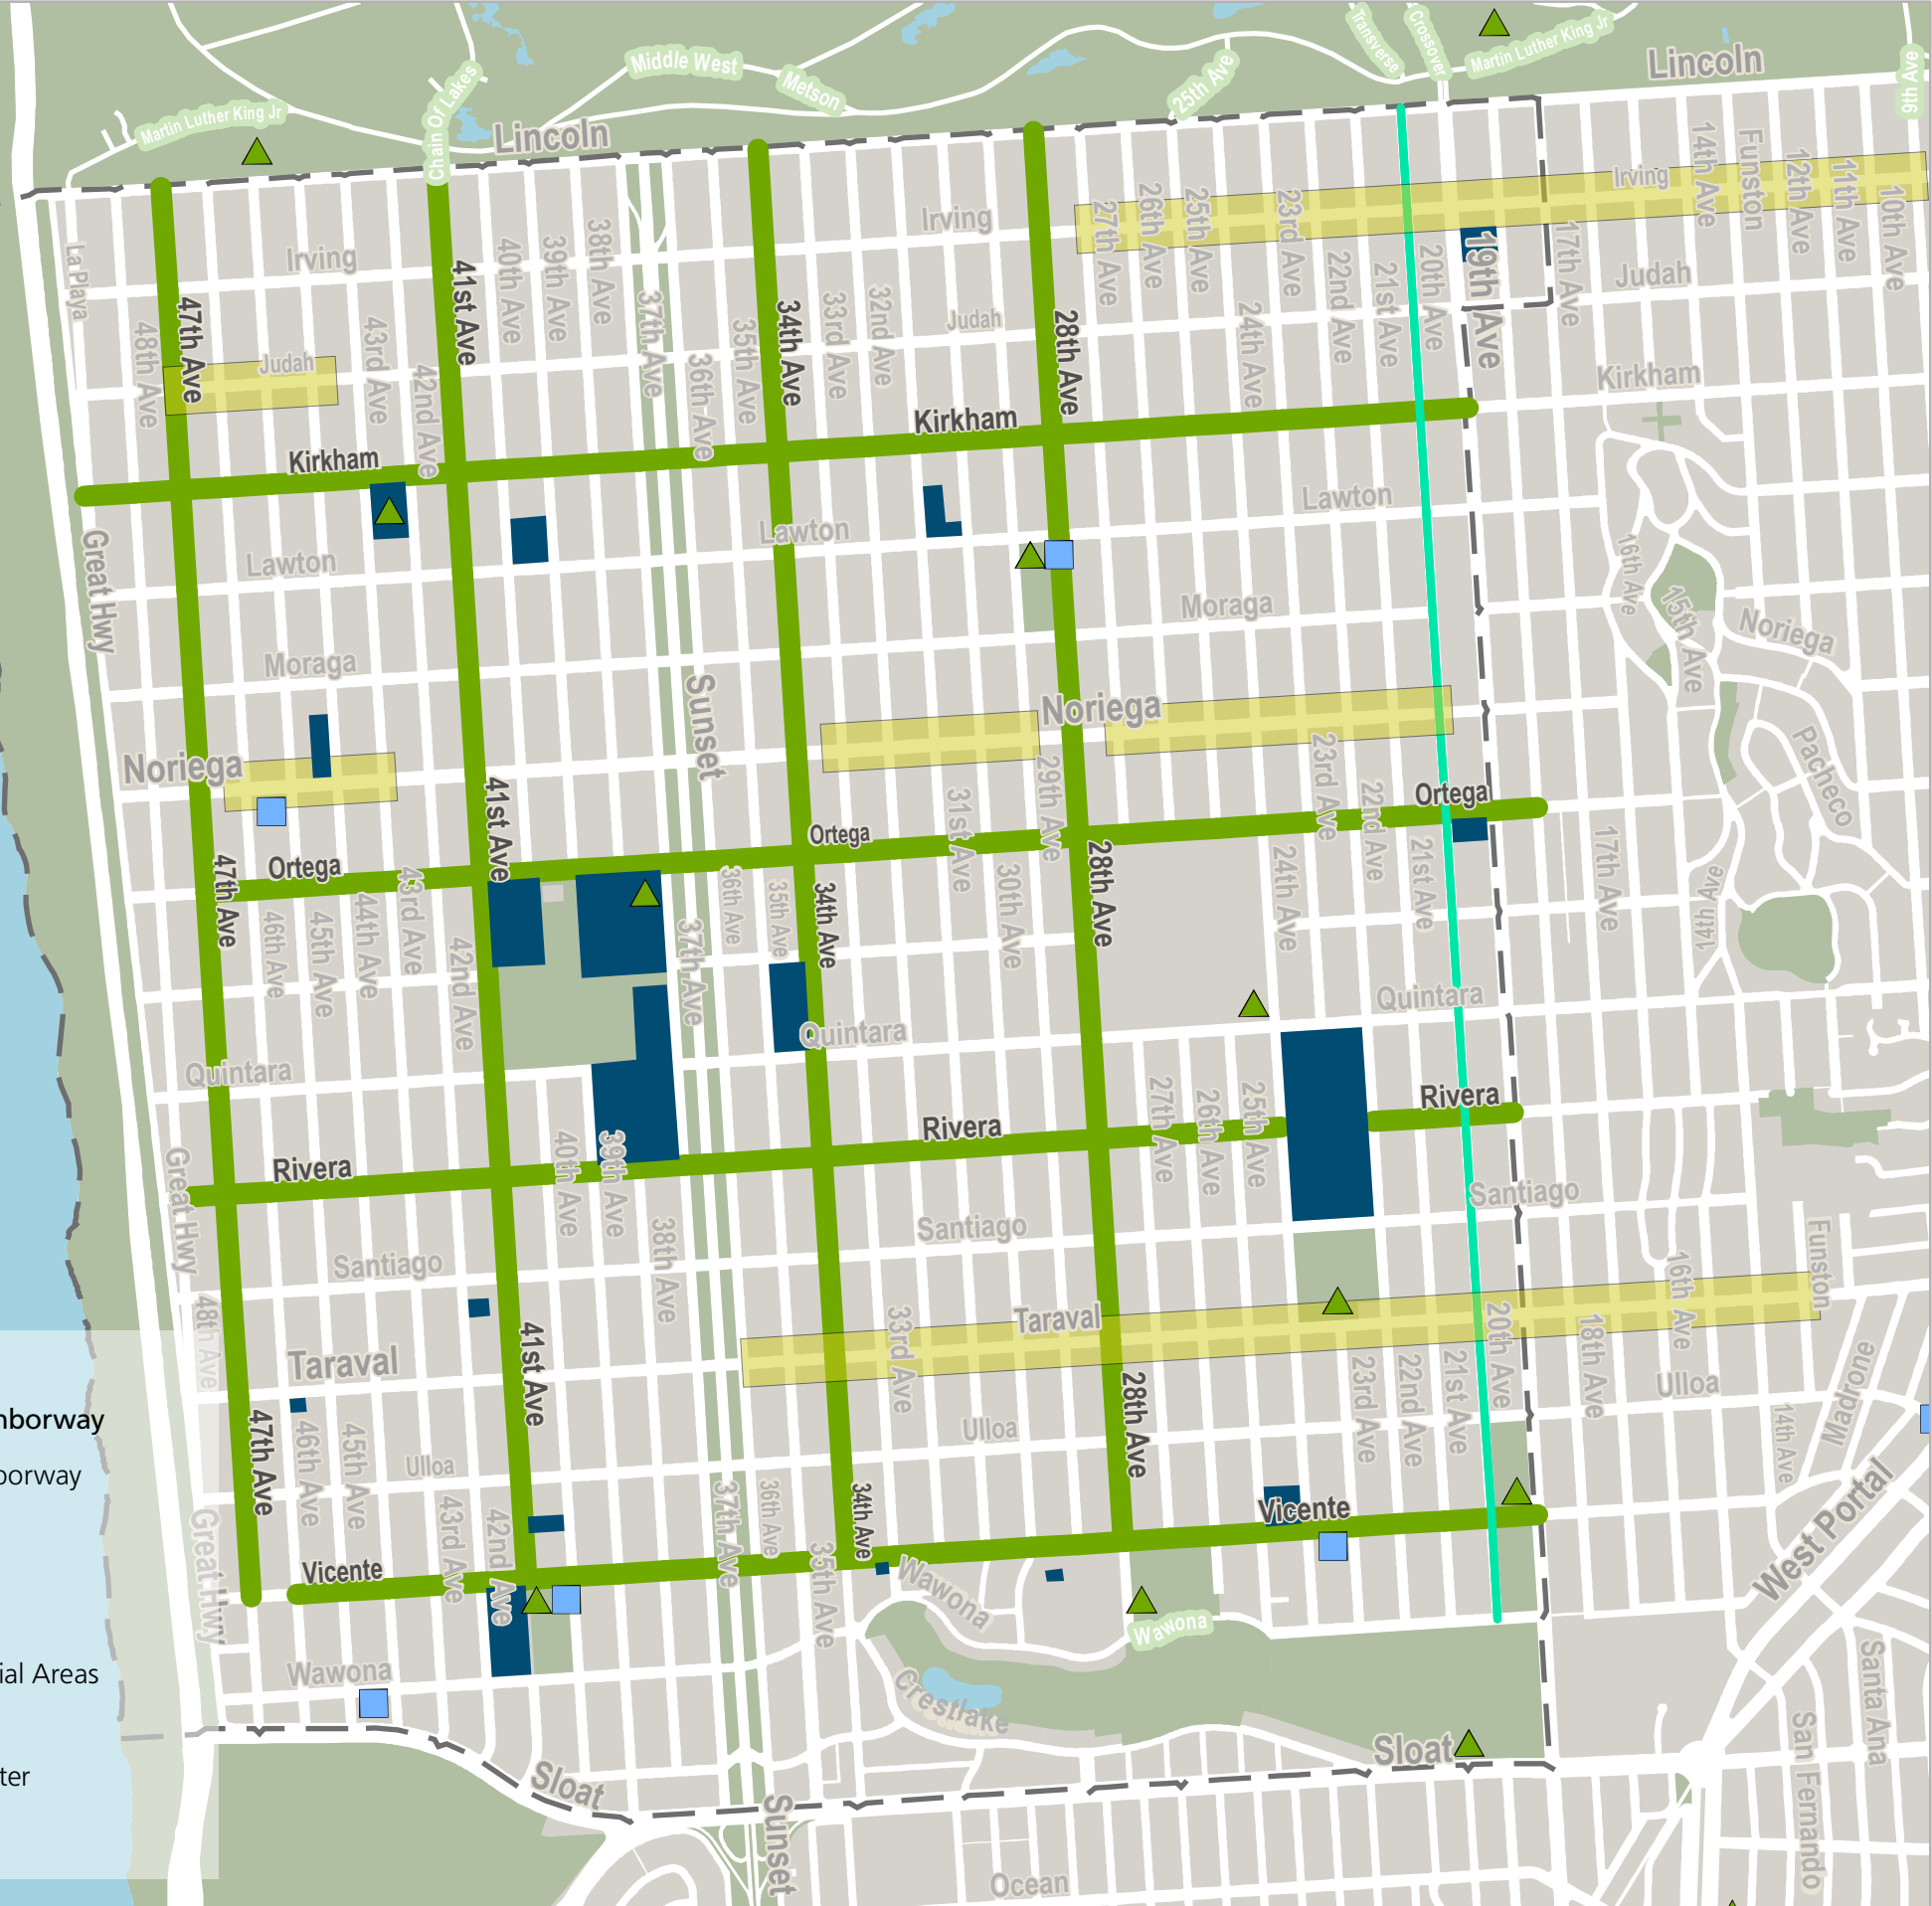

LEGEND

-  Proposed Neighborway
-  20th Ave Neighborway
-  Bike Network
-  Playground
-  Schools
-  Major Commercial Areas
-  Parks and Fields
-  Community Center
-  District 4

SUNSET NEIGHBORWAYS

SFMTA