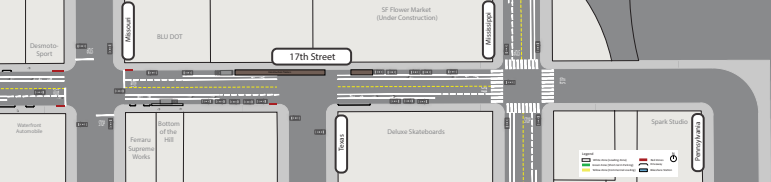

- Entrance (dotted line)
- Street Area (green)
- Yellow Line (parking)
- Sidewalk (red)
- Driveway
- Bus Stop

De Haro

San Francisco
Police Department

Carolina

Marble Robot

Friends
of the
San Francisco
Public Library

Philz Coffee

Potrero Hill
Montessori
School

Milkbomb
Ice Cream

Jackson Park

Jill's Place

Legend

- one-way (padding flow)
- one-way (padding flow, turning)
- two-way (padding flow)
- one-way
- one-way (turning)
- one-way
- one-way
- one-way

Desmeto-Sport

Missouri

BLU DOT

17th Street

Mississippi

SF Flower Market
(Under Construction)

Waterfront
Automobile

Femara
Supreme
Works

Bottom
of the
Hill

Texas

Deluxe Skateboards

Pennsylvania

Spark Studio

Legend

	White dashed (parking lines)		Bus lane	
	Green dashed (proposed marking)		Busway	
	Yellow dashed (proposed marking)		Bus lane	