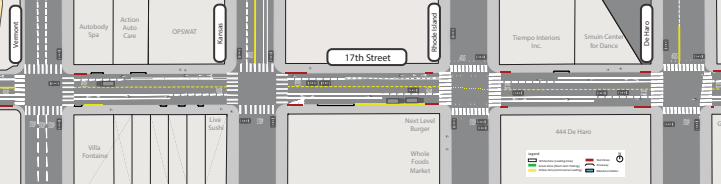

Legend

- Black rectangle: Utility area (postage)
- Green rectangle: Green area (postage)
- Yellow rectangle: Yellow area (postage)
- Red rectangle: Red area
- Blue rectangle: Blue area
- Black circle with 'R': Recycle

- Entrance (dotted line)
- Street Area (green)
- Yellow Line (parking)
- Sidewalk (red)
- Driveway
- Bus Stop

De Haro

San Francisco
Police Department

Carolina

Marble Robot

Friends
of the
San Francisco
Public Library