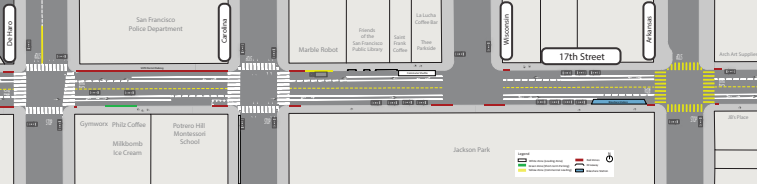

Legend

- Black rectangle: Utility area (postage)
- Green rectangle: Green area (postage)
- Yellow rectangle: Yellow area (postage)
- Red rectangle: Red area
- Blue rectangle: Blue area
- Black circle with 'R': Recycle

Smuin Center for Dance

De Haro

Villa Fontaine

Live Sushi

Next Level Burger

Whole Foods Market

444 De Haro

Legend

- Entrance (dotted line)
- Street Area (green)
- Yellow Line (parking)
- Sidewalk (red)
- Driveway
- Bus Stop

De Haro

San Francisco
Police Department

Carolina

Marble Robot

Friends
of the
San Francisco
Public Library