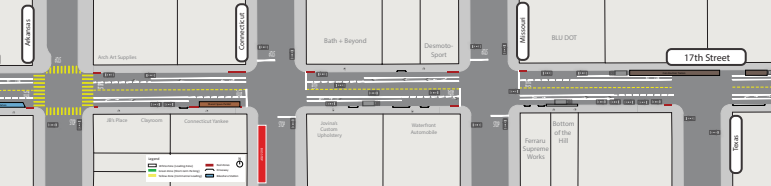

- Entrance (dotted line)
- Street Area (green)
- Yellow Line (parking)
- Sidewalk (red)
- Driveway
- Bus Stop

De Haro

San Francisco
Police Department

Carolina

Marble Robot

Friends
of the
San Francisco
Public Library

Philz Coffee

Potrero Hill
Montessori
School

Milkbomb
Ice Cream

Jackson Park

Jill's Place

Legend

- one-way (padding flow)
- one-way (padding flow, turning)
- two-way (padding flow)
- one-way
- one-way (turning)
- one-way
- one-way
- one-way

Desmeto-Sport

Missouri

BLU DOT

17th Street

Mississippi

SF Flower Market
(Under Construction)

Waterfront
Automobile

Femara
Supreme
Works

Bottom
of the
Hill

Texas

Deluxe Skateboards

Pennsylvania

Spark Studio

Legend

	White dashed (parking lines)		Bus lane	
	Green dashed (proposed marking)		Busway	
	Yellow dashed (proposed marking)		Bus lane	