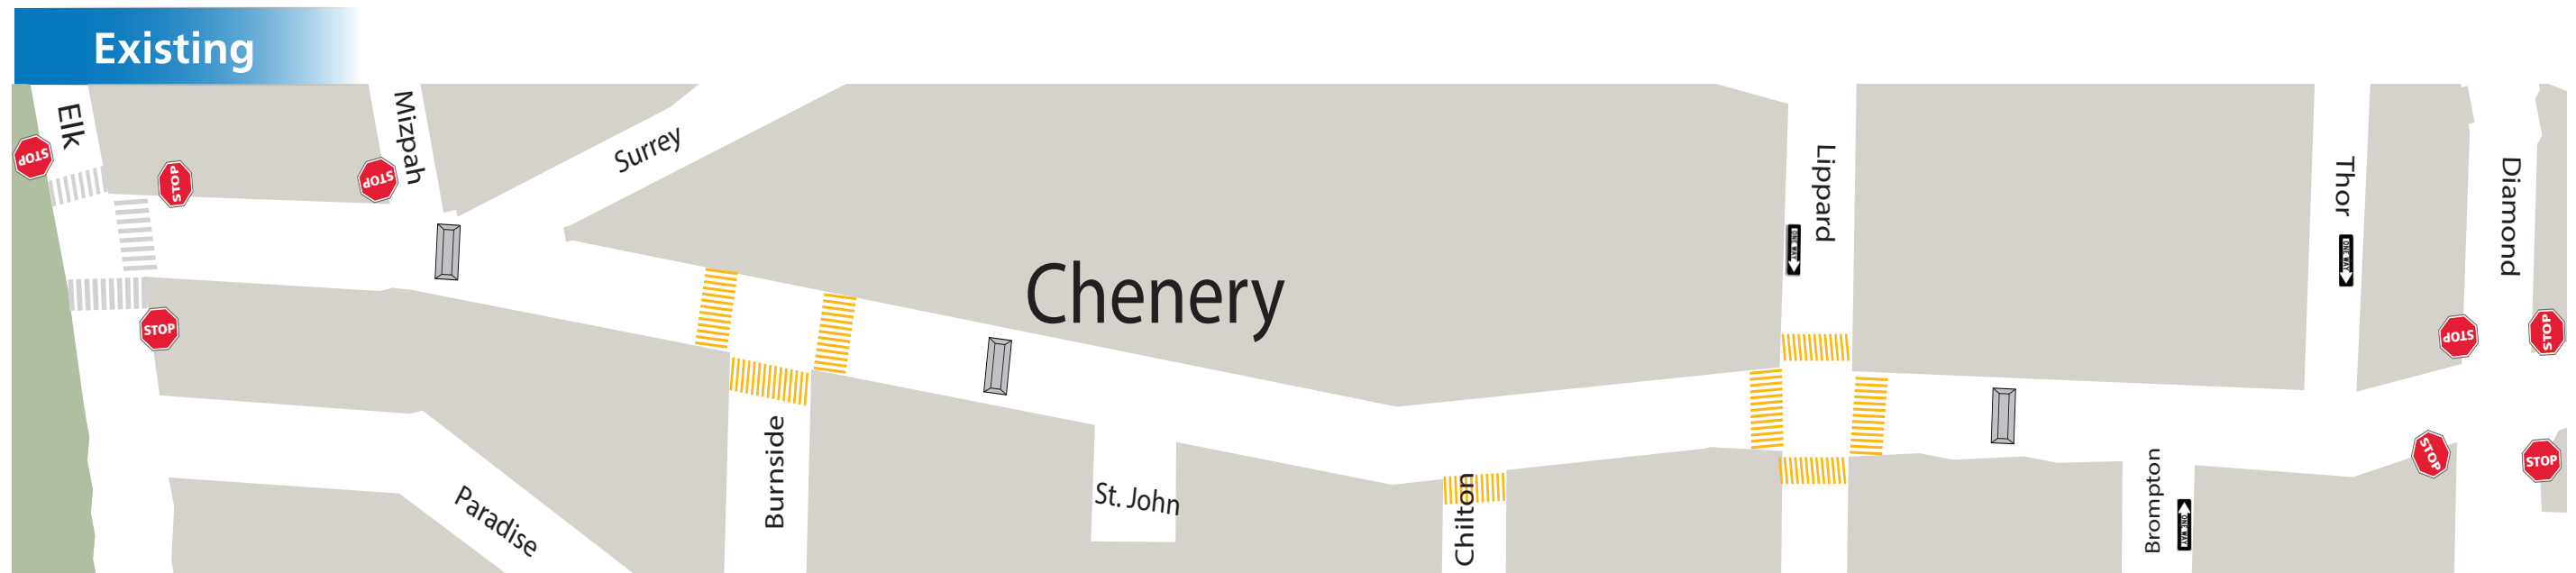

← West to Elk Street

East to Diamond Street →

Legend

- | | | | | | | | | | |
|--|-------------------------------------|--|---------------|--|---|--|---------------------------------|--|-------------------------------|
| | Stop Sign | | Speed Hump | | Slow Streets Delineators | | Slow Streets Wayfinding Signage | | Slow Streets Pavement Marking |
| | Continental Crosswalk | | Speed Cushion | | Midblock Delineator / Roadway Narrowing | | | | |
| | Continental Crosswalk (School Zone) | | | | | | | | |