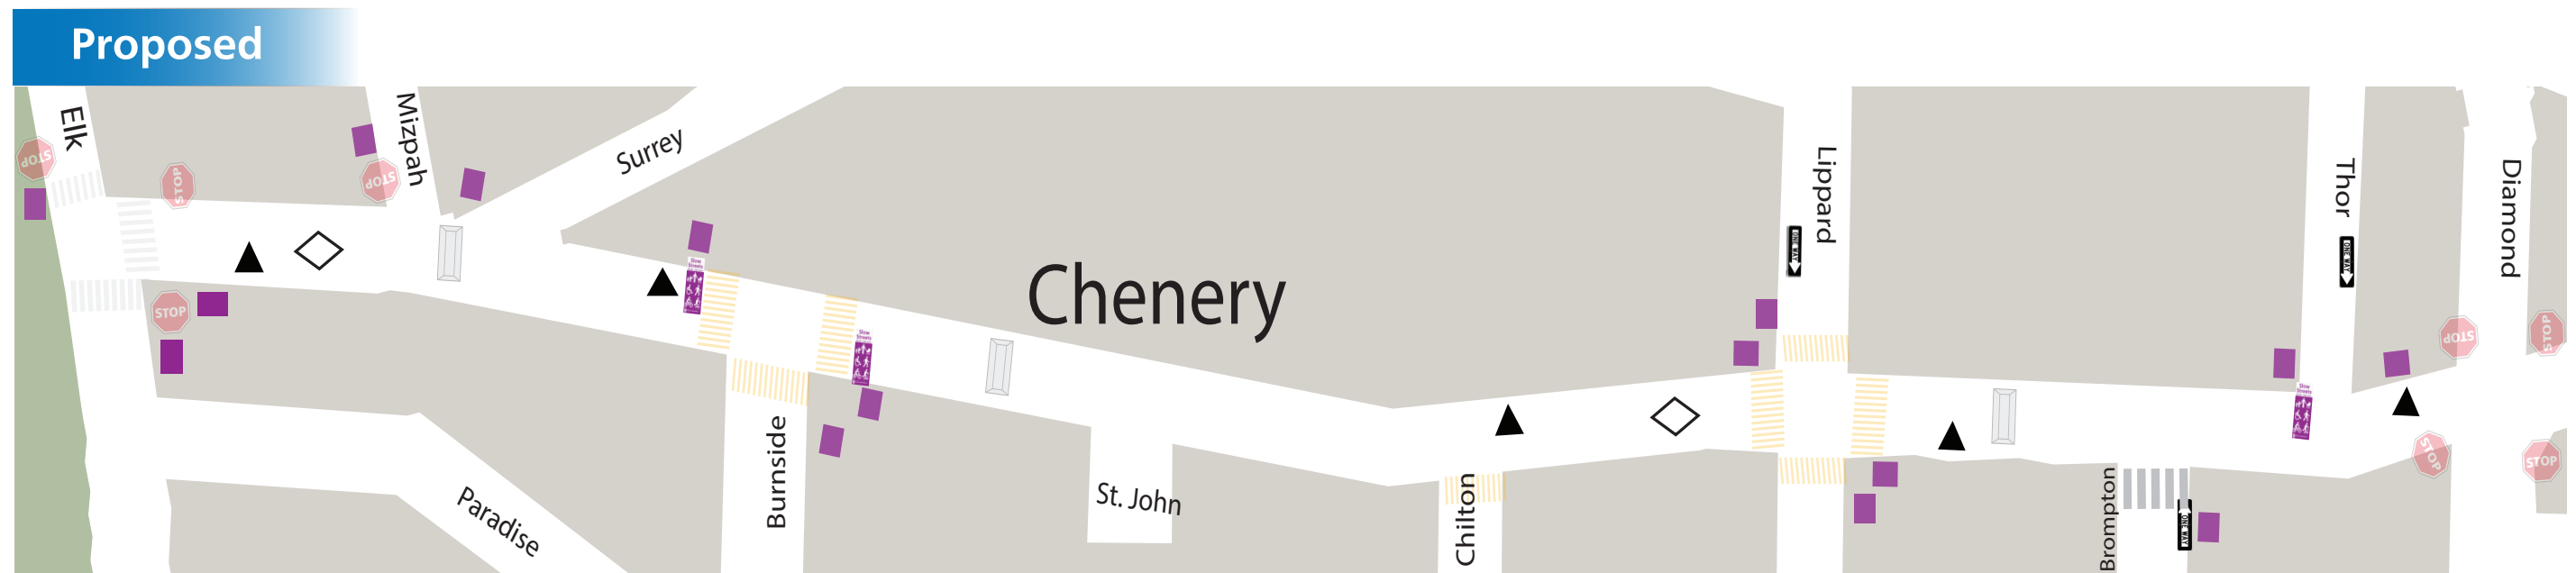

← West to Elk Street

East to Diamond Street →

Legend

- | | | | | | | | | | |
|--|-------------------------------------|--|---------------|--|---|--|---------------------------------|--|-------------------------------|
| | Stop Sign | | Speed Hump | | Slow Streets Delineators | | Slow Streets Wayfinding Signage | | Slow Streets Pavement Marking |
| | Continental Crosswalk | | Speed Cushion | | Midblock Delineator / Roadway Narrowing | | | | |
| | Continental Crosswalk (School Zone) | | | | | | | | |