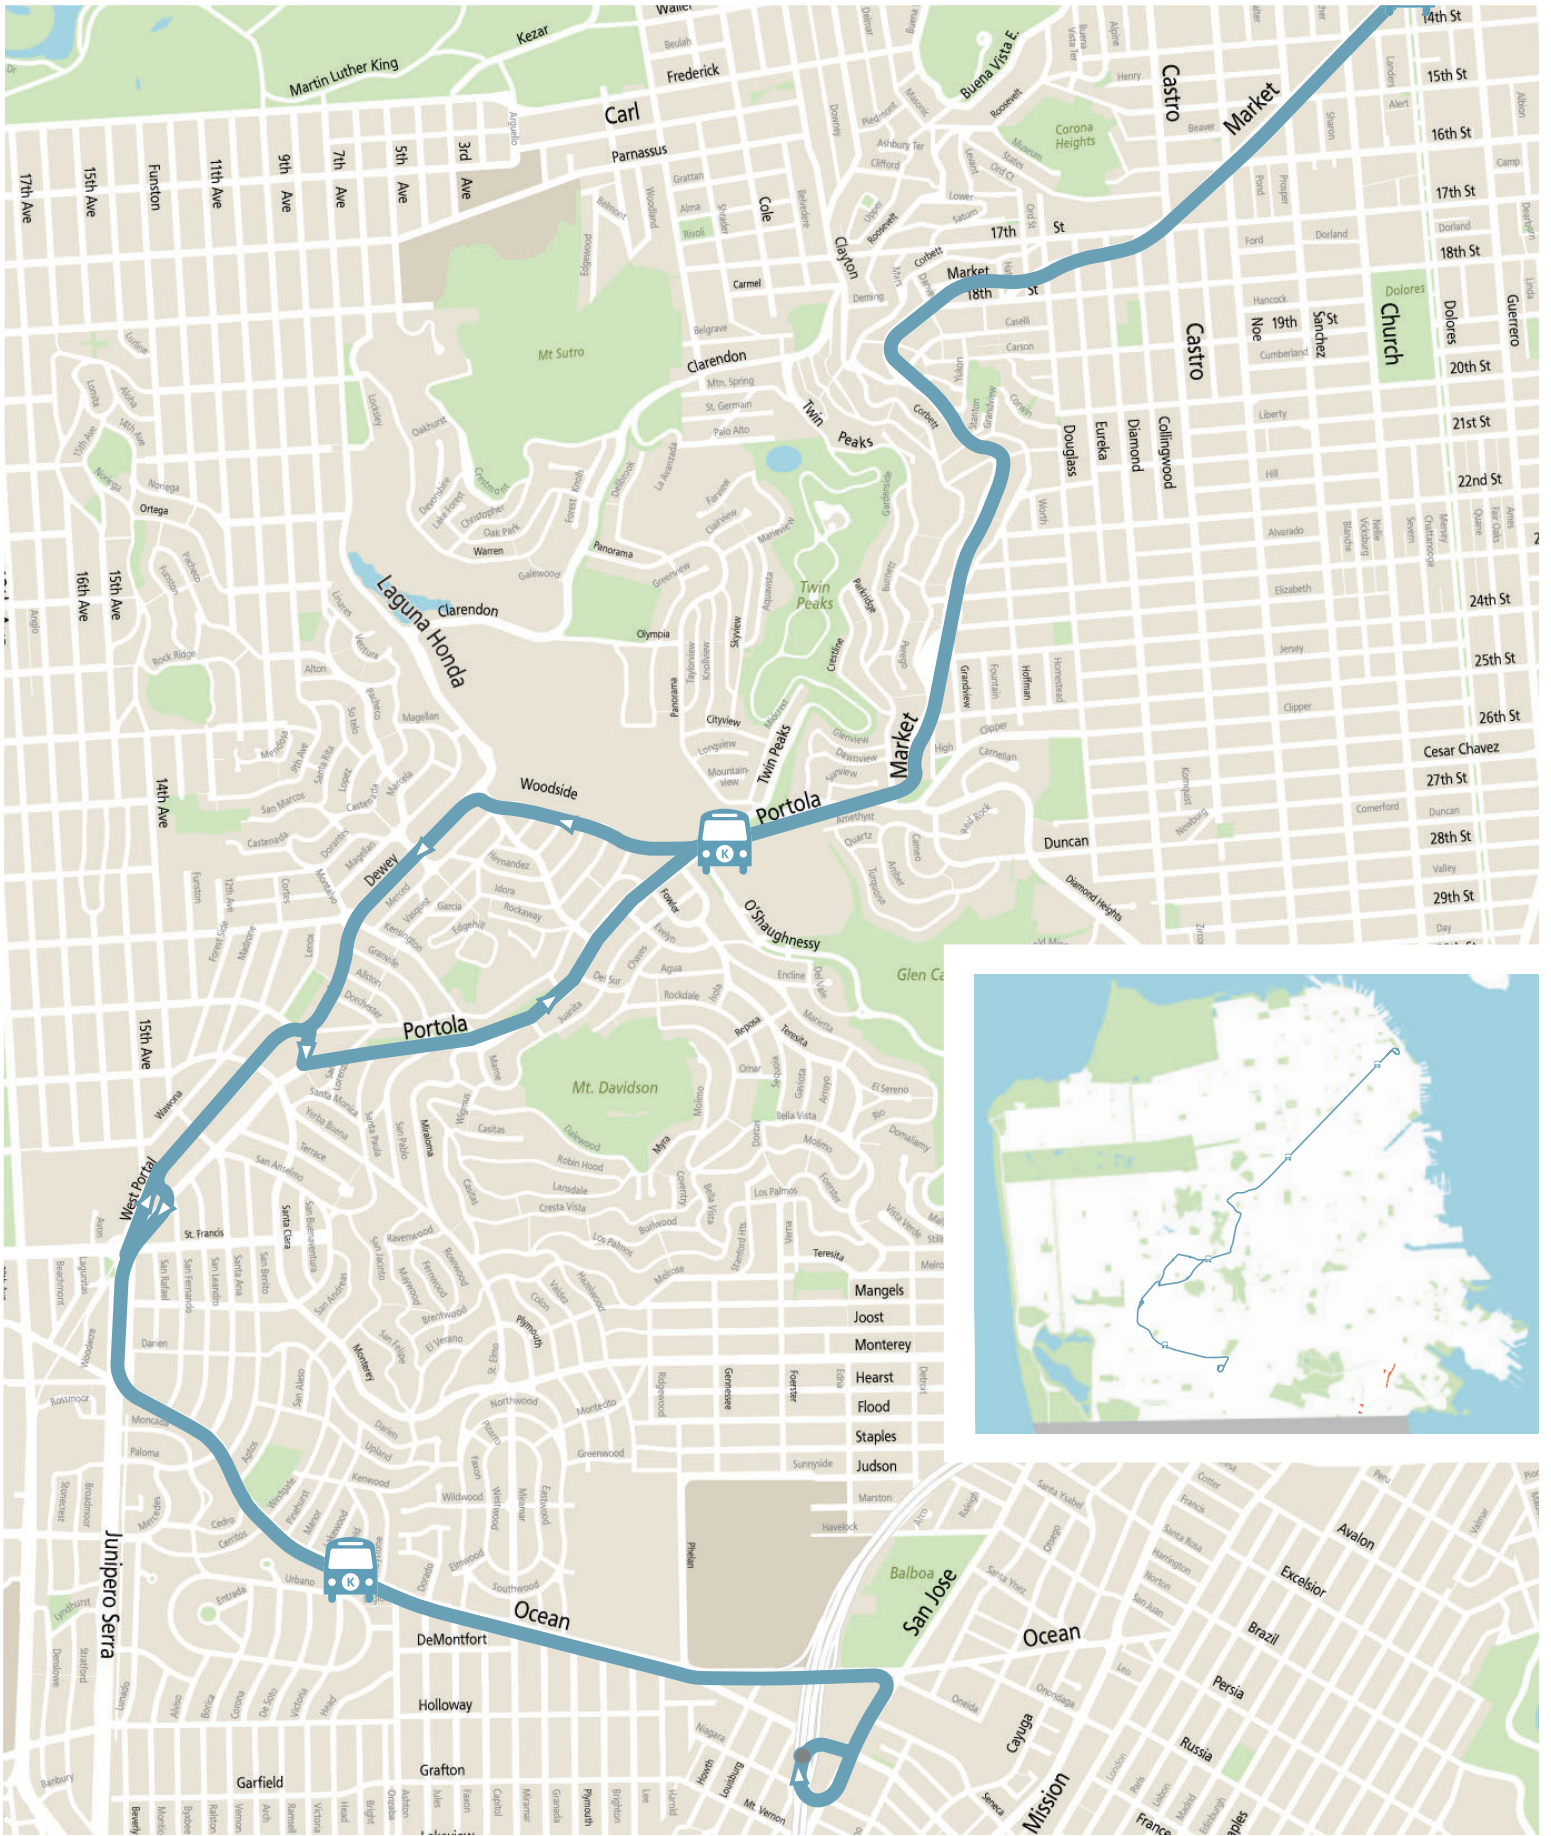

# K Bus COVID-19 Core Service

effective 5/15/2021

## Balboa Park Terminal to Market

# K Bus COVID-19 Core Service

effective 8/24/20

## Downtown to Steuart Terminal