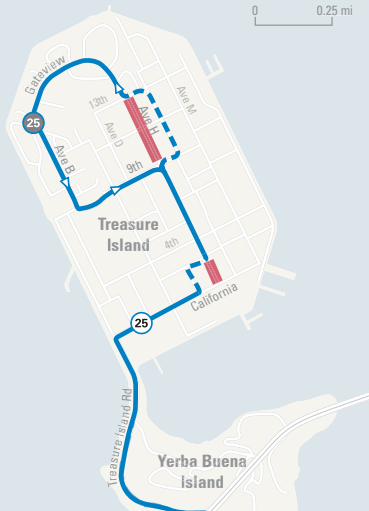

0 0.25 mi

Event Closure

Reroutes