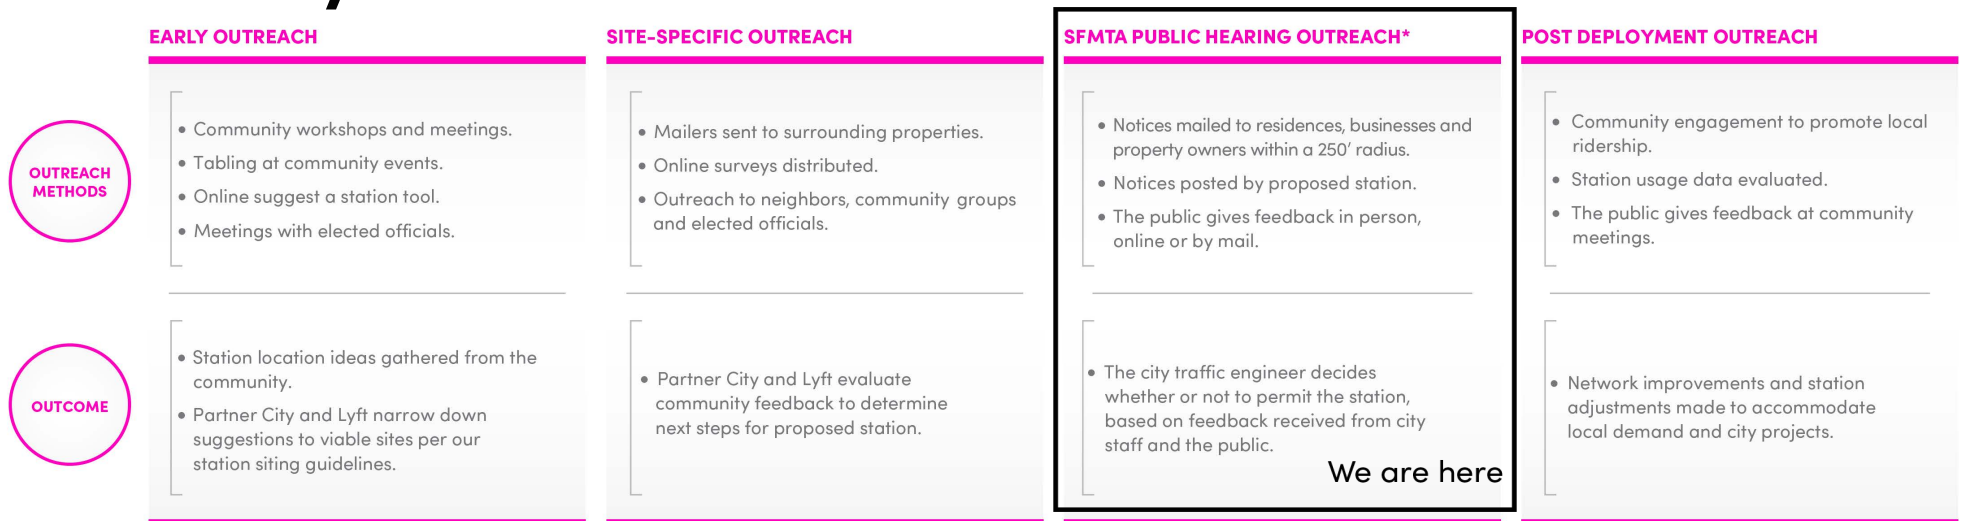

About Bay Wheels

Lyft is the owner of the Bay Wheels program. Bay Wheels is the Bay Area's largest bike share program, with stations across San Francisco, Berkeley, Oakland, Emeryville, and San Jose. Bike share is a fun, affordable way to get around. Bikes can be unlocked from one station and returned to any station in the network. Anyone over 18 can sign up and unlock a bike via the Lyft or Bay Wheels mobile app, the station kiosk, or a linked Clipper card.

Neighbors and community members recommend station locations online and at public meetings, workshops, and presentations. Our planning team also considers a variety of other factors, including station density, demand, access to bike lanes, sunlight, utilities, and more. If you have feedback or questions, send us an email at community@baywheels.com.

Community Outreach Process

*Exclusively in San Francisco

Pricing: $2 Single Ride Plus $0.20/min for ebike trips	$15 Monthly Membership Plus $0.15/min for ebike trips	$5 Bike Share for All Annual Membership* Plus $0.05/min for ebike trips

*One-time $5 Annual Membership ($5/month in 2nd year) subject to eligibility. baywheels.com/forall