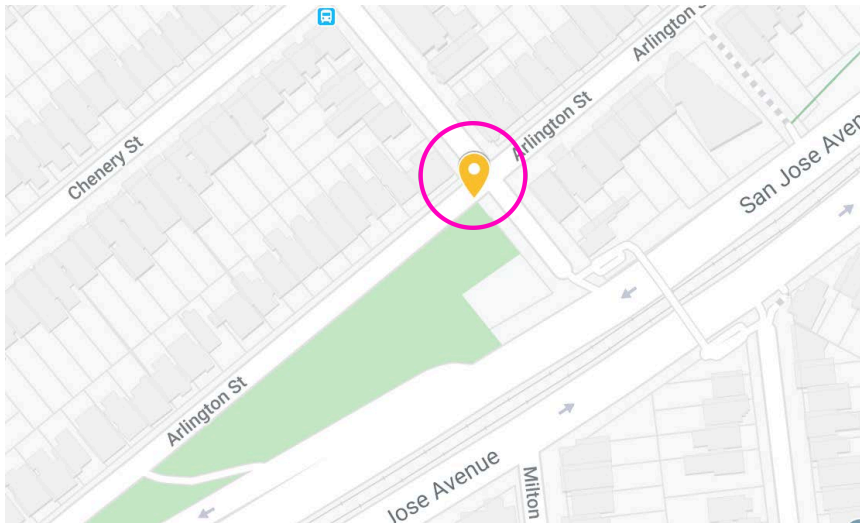

Feedback Requested: Proposed Bikeshare Station

About the Proposed Location

- On the south side of Arlington St, west of Roanoke St
- Docks for 19 bikes; 3 parking spaces converted
- Points of interest: Mission St commercial corridor, Diamond St commercial corridor
- Nearby bike routes: San Jose Ave & Chenery St
- Fulfills the first/last mile gap to the MUNI 35 & 36 lines, Glen Park Station

Proposed Station   Existing Station

Please email us at community@baywheels.com with your address and thoughts about the proposed station.

baywheels