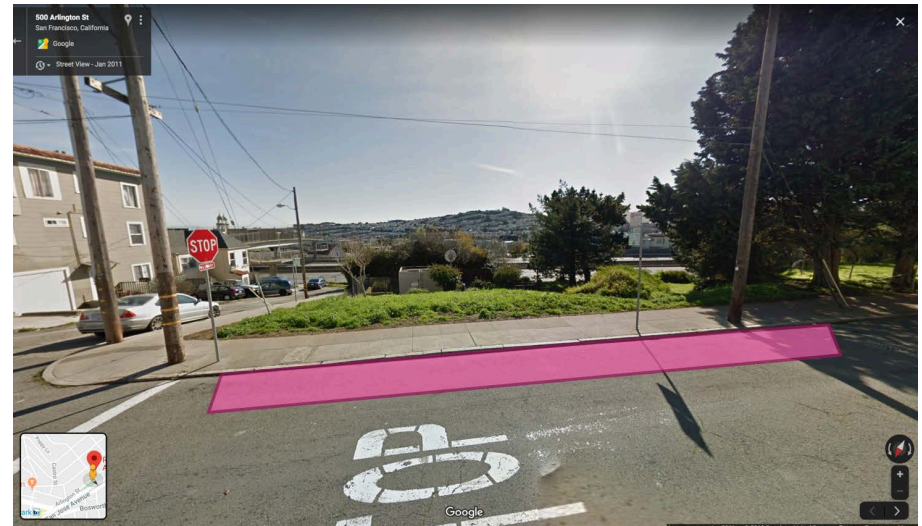

Feedback Requested: Proposed Bikeshare Station

About the Proposed Location

- On the south side of Arlington St, west of Roanoke St
- Docks for 19 bikes; 3 parking spaces converted
- Points of interest: Mission St commercial corridor, Diamond St commercial corridor
- Nearby bike routes: San Jose Ave & Chenery St
- Fulfills the first/last mile gap to the MUNI 35 & 36 lines, Glen Park Station

Proposed Station   Existing Station

Please email us at community@baywheels.com with your address and thoughts about the proposed station.

baywheels