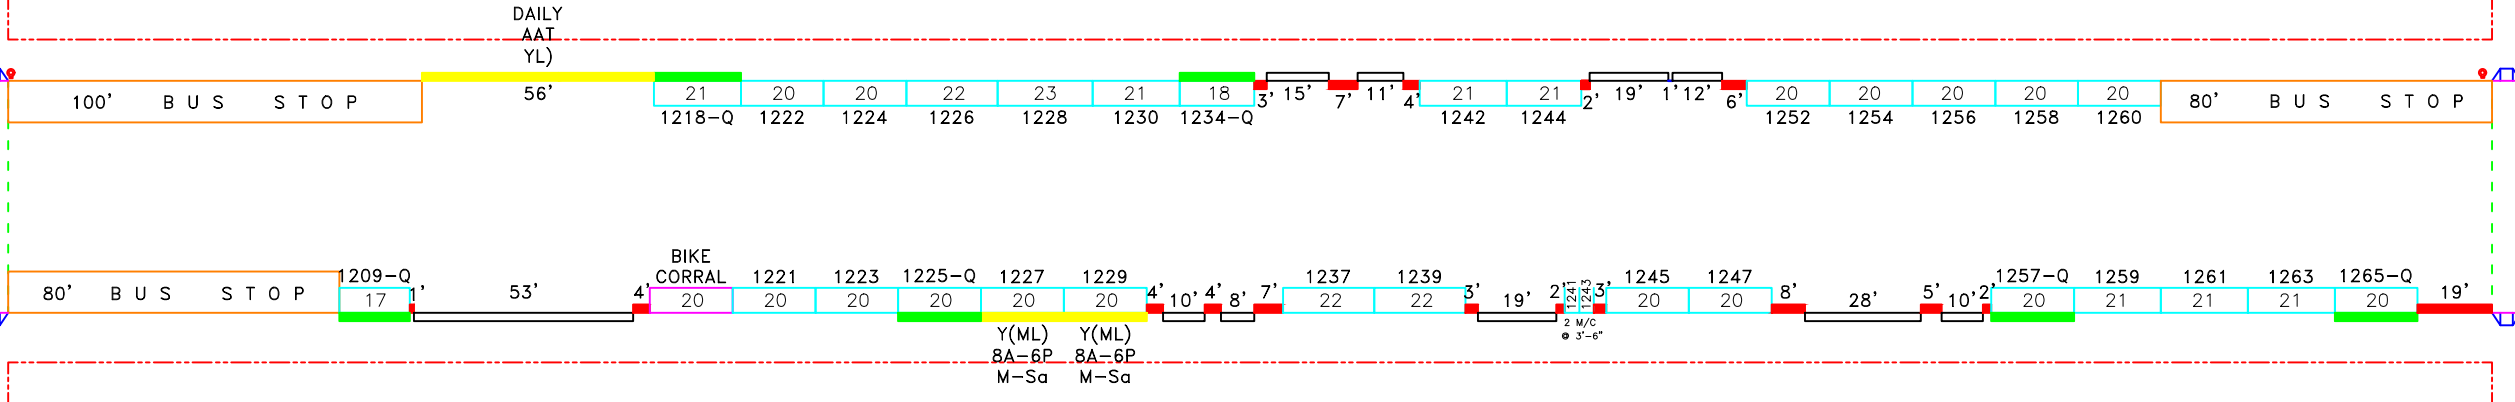

WAY

9TH

AVE.

ST.

LINCOLN

IRVING

PROPOSED

9TH AVENUE
 (1200) BLOCK
 LINCOLN WAY TO IRVING ST.

PROPOSED

9TH AVENUE
 (1300) BLOCK
 IRVING ST. TO JUDAH ST.