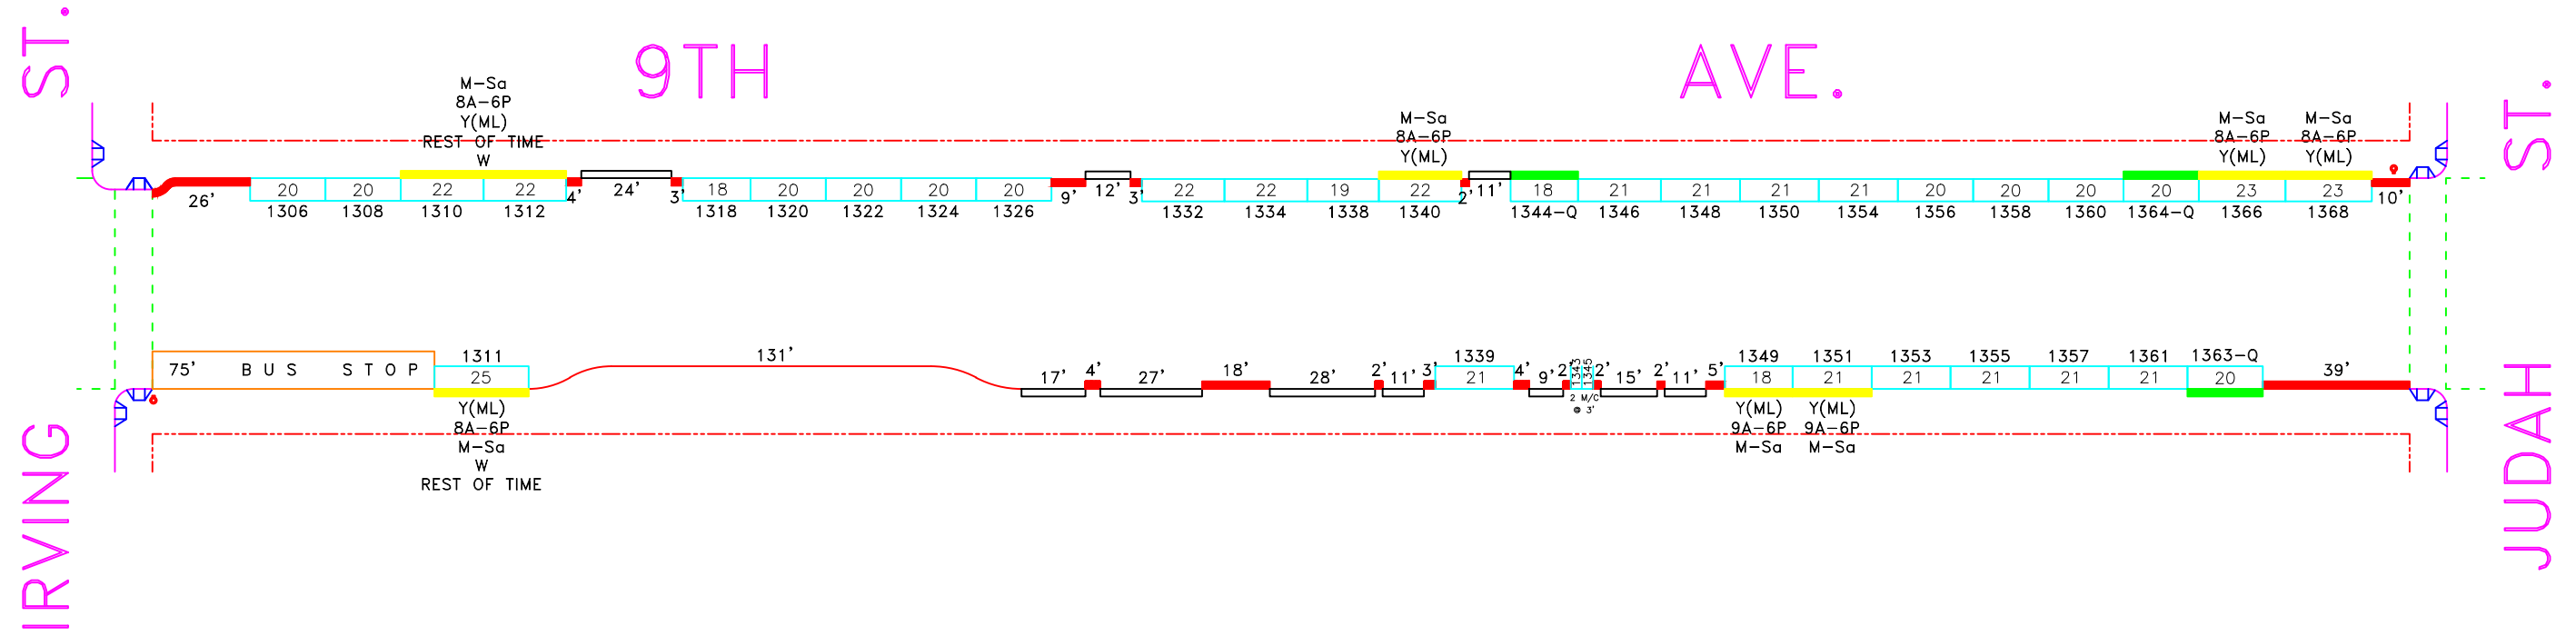

WAY

9TH

AVE.

ST.

LINCOLN

IRVING

PROPOSED

9TH AVENUE
 (1200) BLOCK
 LINCOLN WAY TO IRVING ST.

PROPOSED

9TH AVENUE
 (1300) BLOCK
 IRVING ST. TO JUDAH ST.