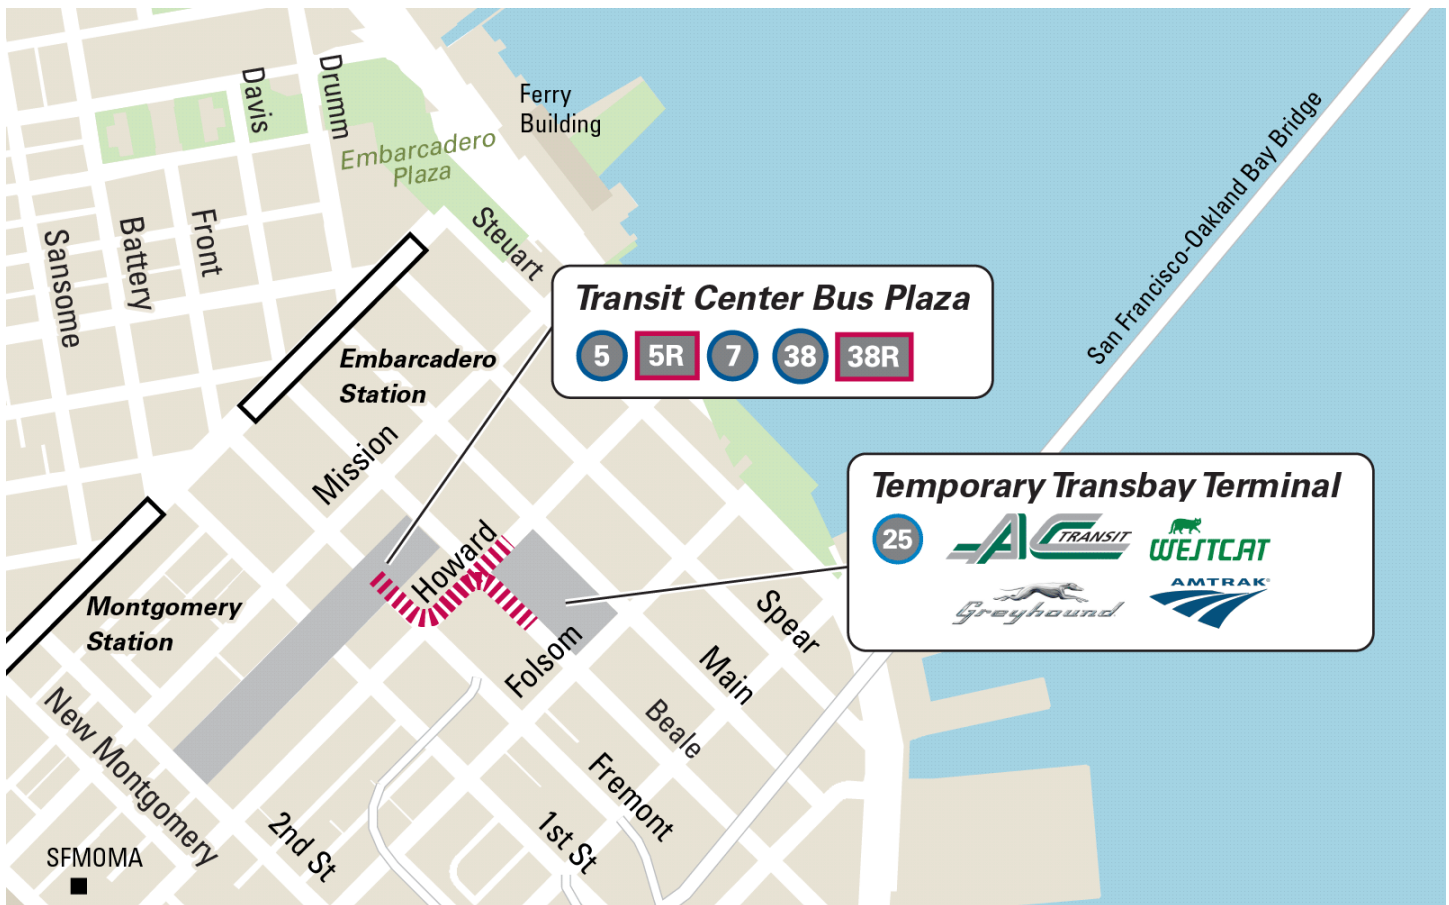

Transfer Information

Información sobre transbordos / 轉車信息 / Impormasyon ng Paglipat

Walk 5 min.

Bike 1 min.

The Salesforce Transit Center is not yet open to the public.

Muni will provide service at the street level Bus Plaza only. Please plan extra time to transfer between the Temporary Terminal and the Bus Plaza.

When the Transit Center opens to the public this summer, other transit providers will move into the Bus Deck on the Third Level.