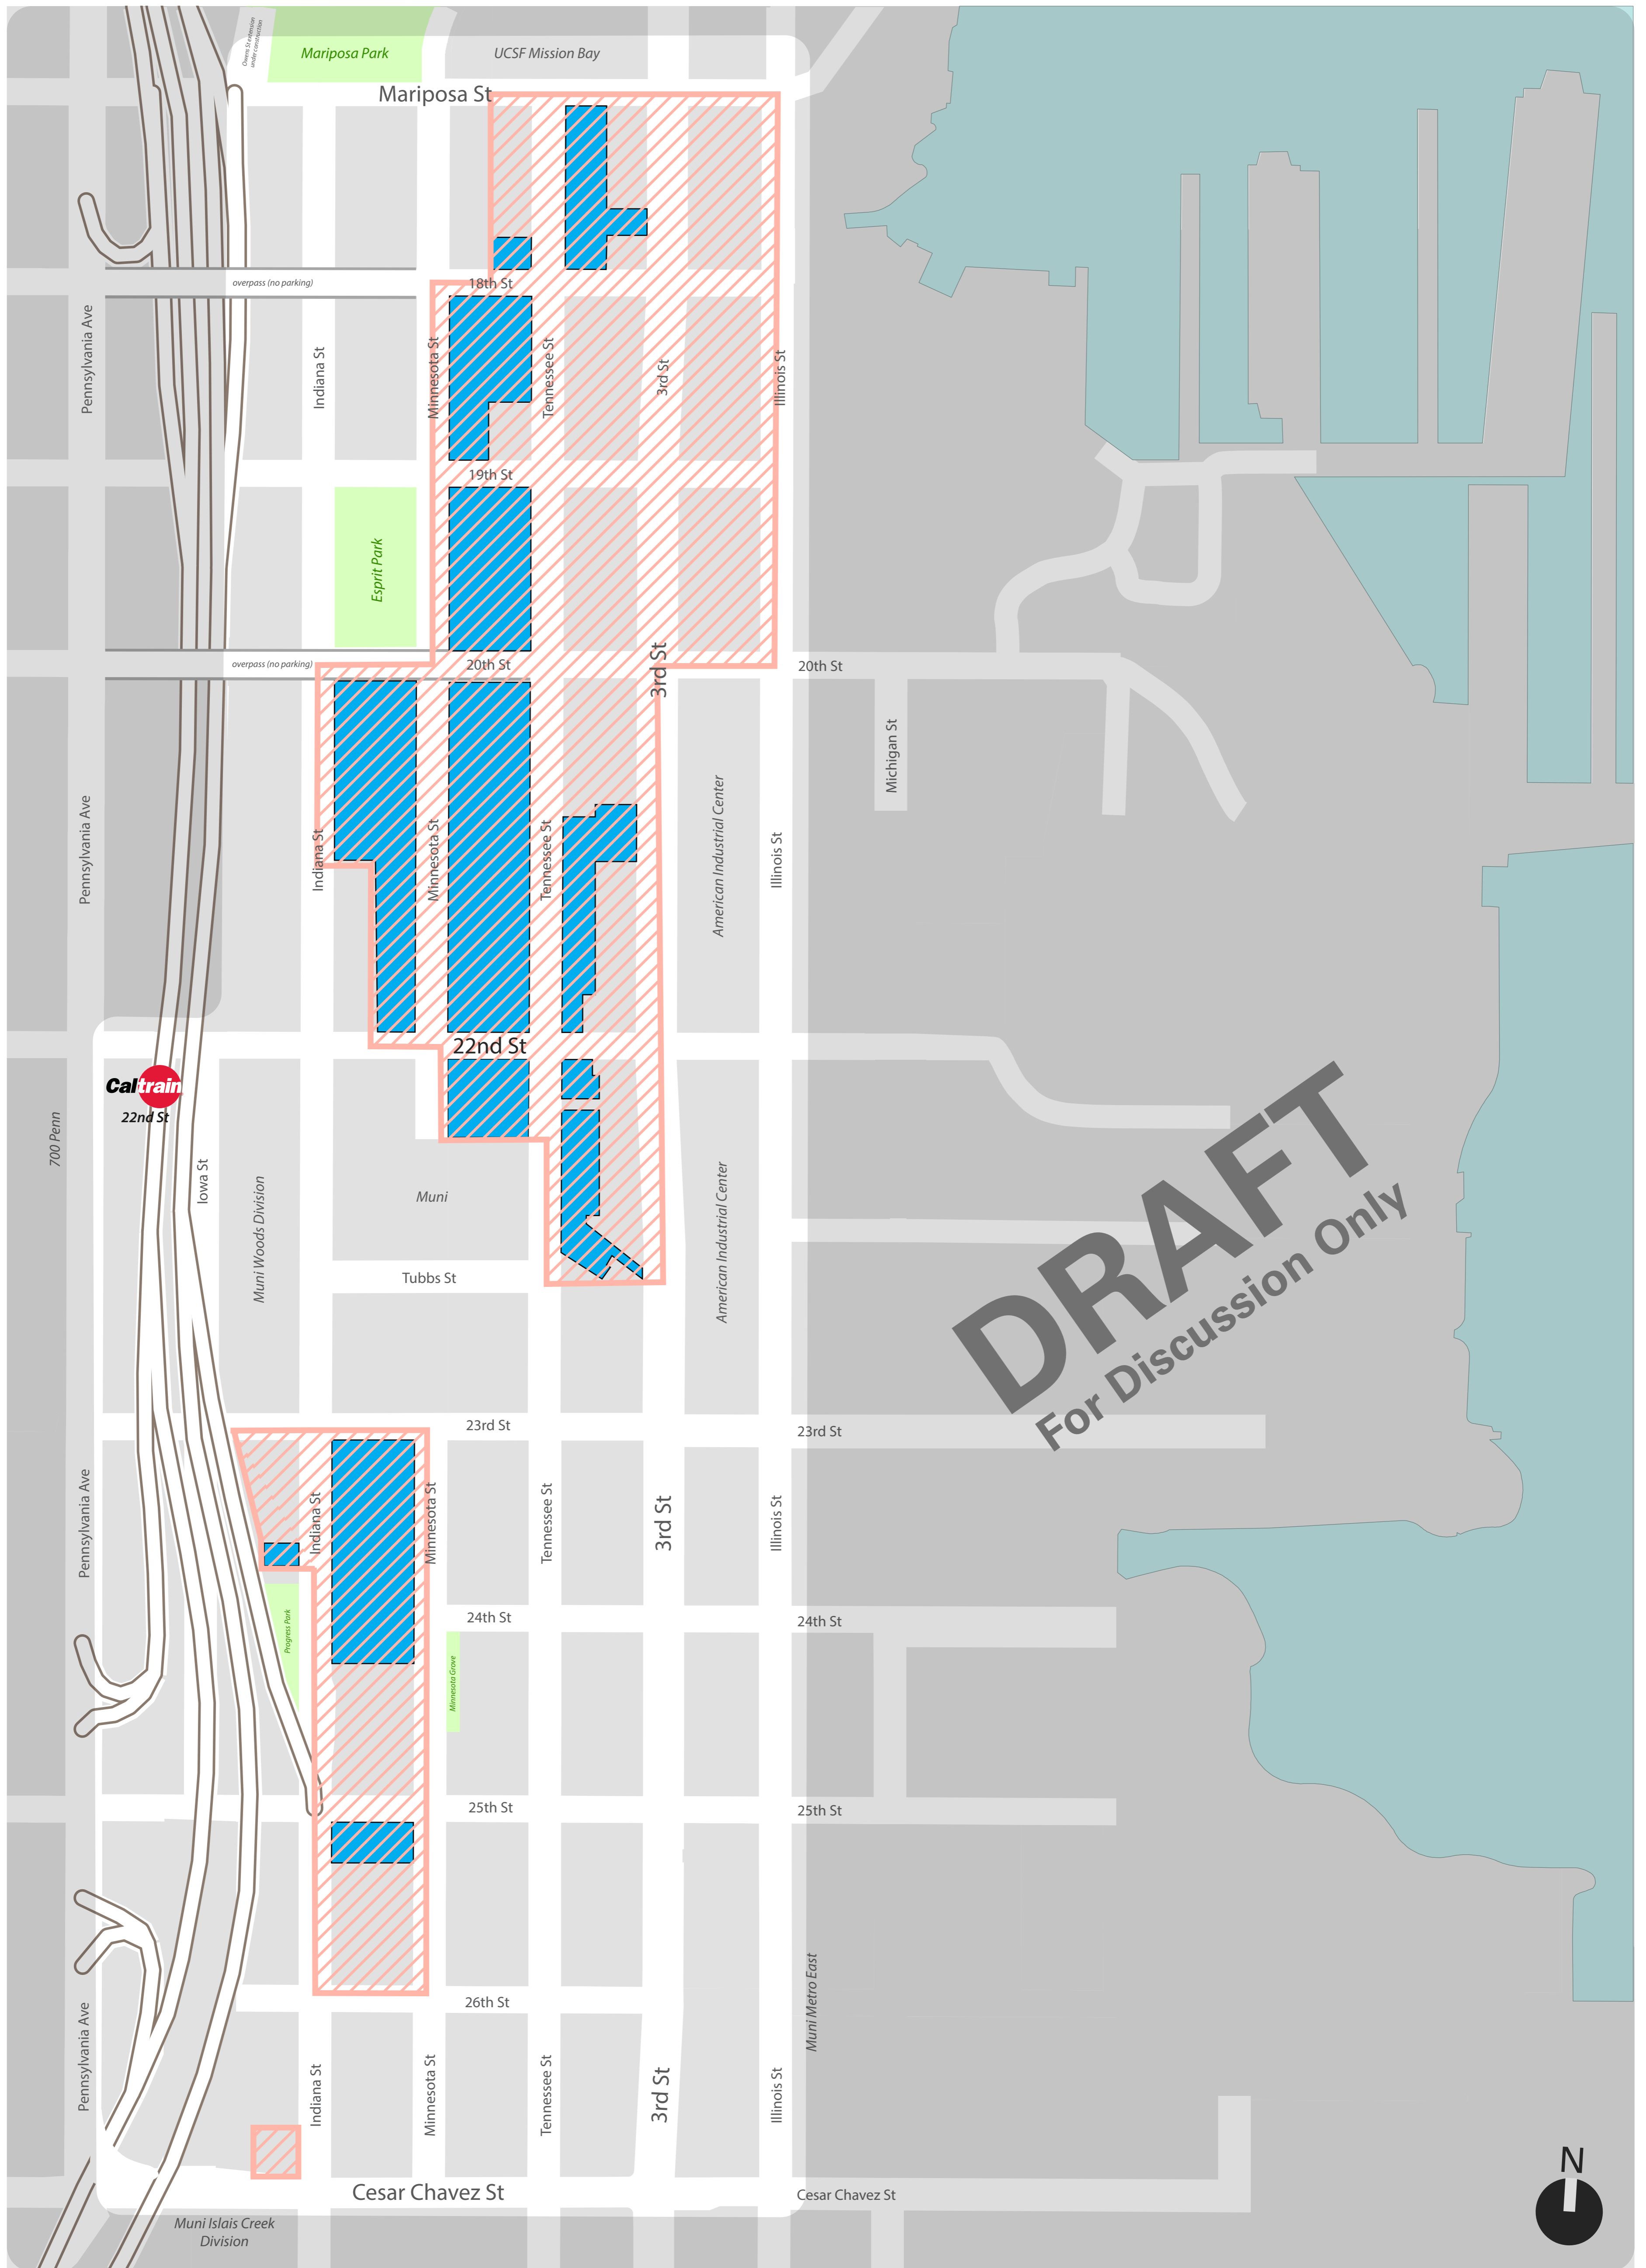

Dogpatch

RPP Eligibility Proposal, August 2017

LEGEND – Residential Parking Permit Area, Zone EE

- Existing RPP Area X
- Proposed RPP Area EE