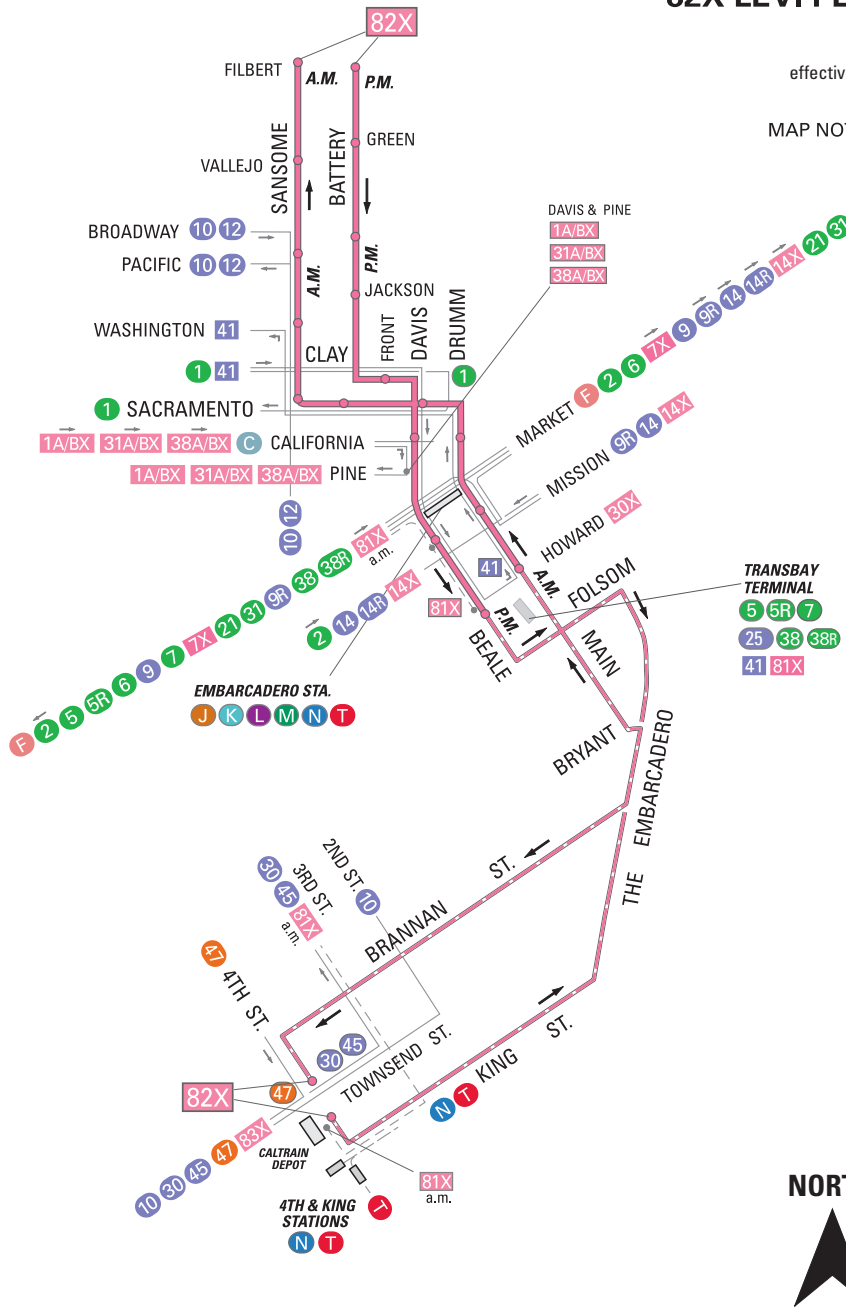

**SFMTA**  
Municipal  
Transportation  
Agency

## 82X LEVI PLAZA EXPRESS

effective 8/12/2017

MAP NOT TO SCALE

### SERVICE AREA

<b>82X</b>	Terminal
	Local service/stop
	Express service/stop
	Connecting Muni service
	Express service
	Station
	Weekday approximately 7 - 9 a.m. and 4 - 6 p.m.