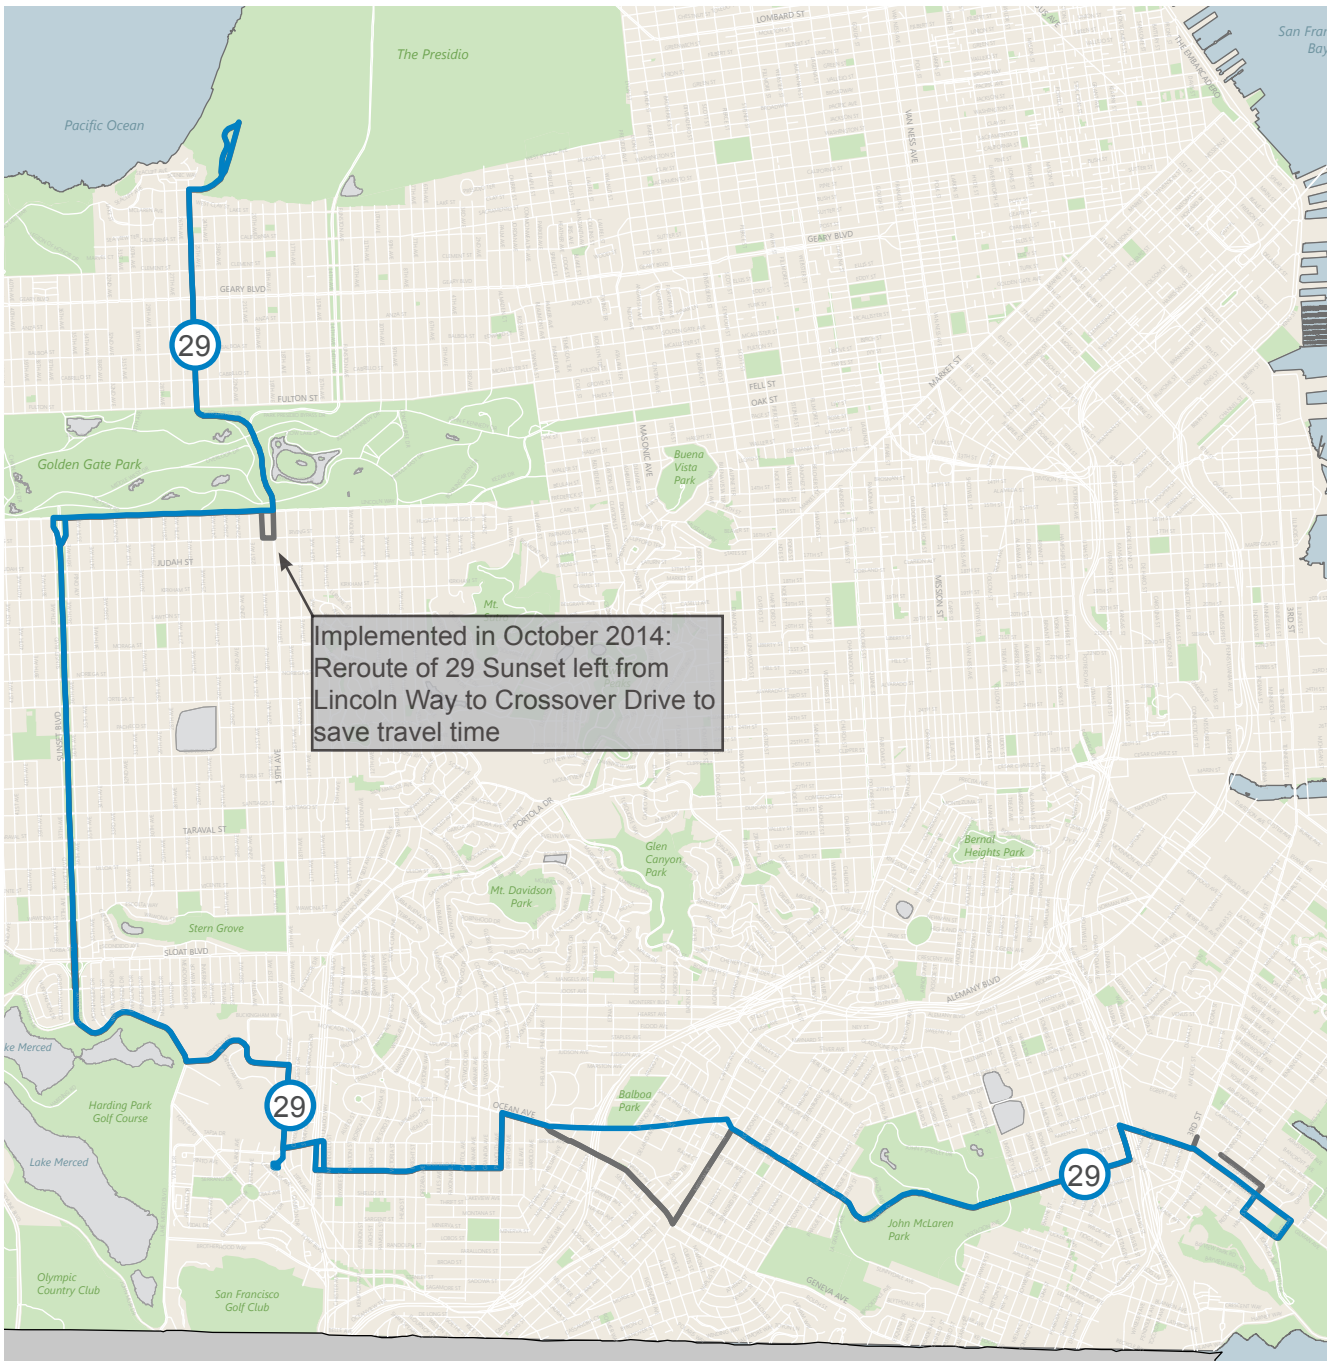

29 Sunset

Grid

- █ Recommended Route
- █ Segment Proposed for Elimination

Feature Summary