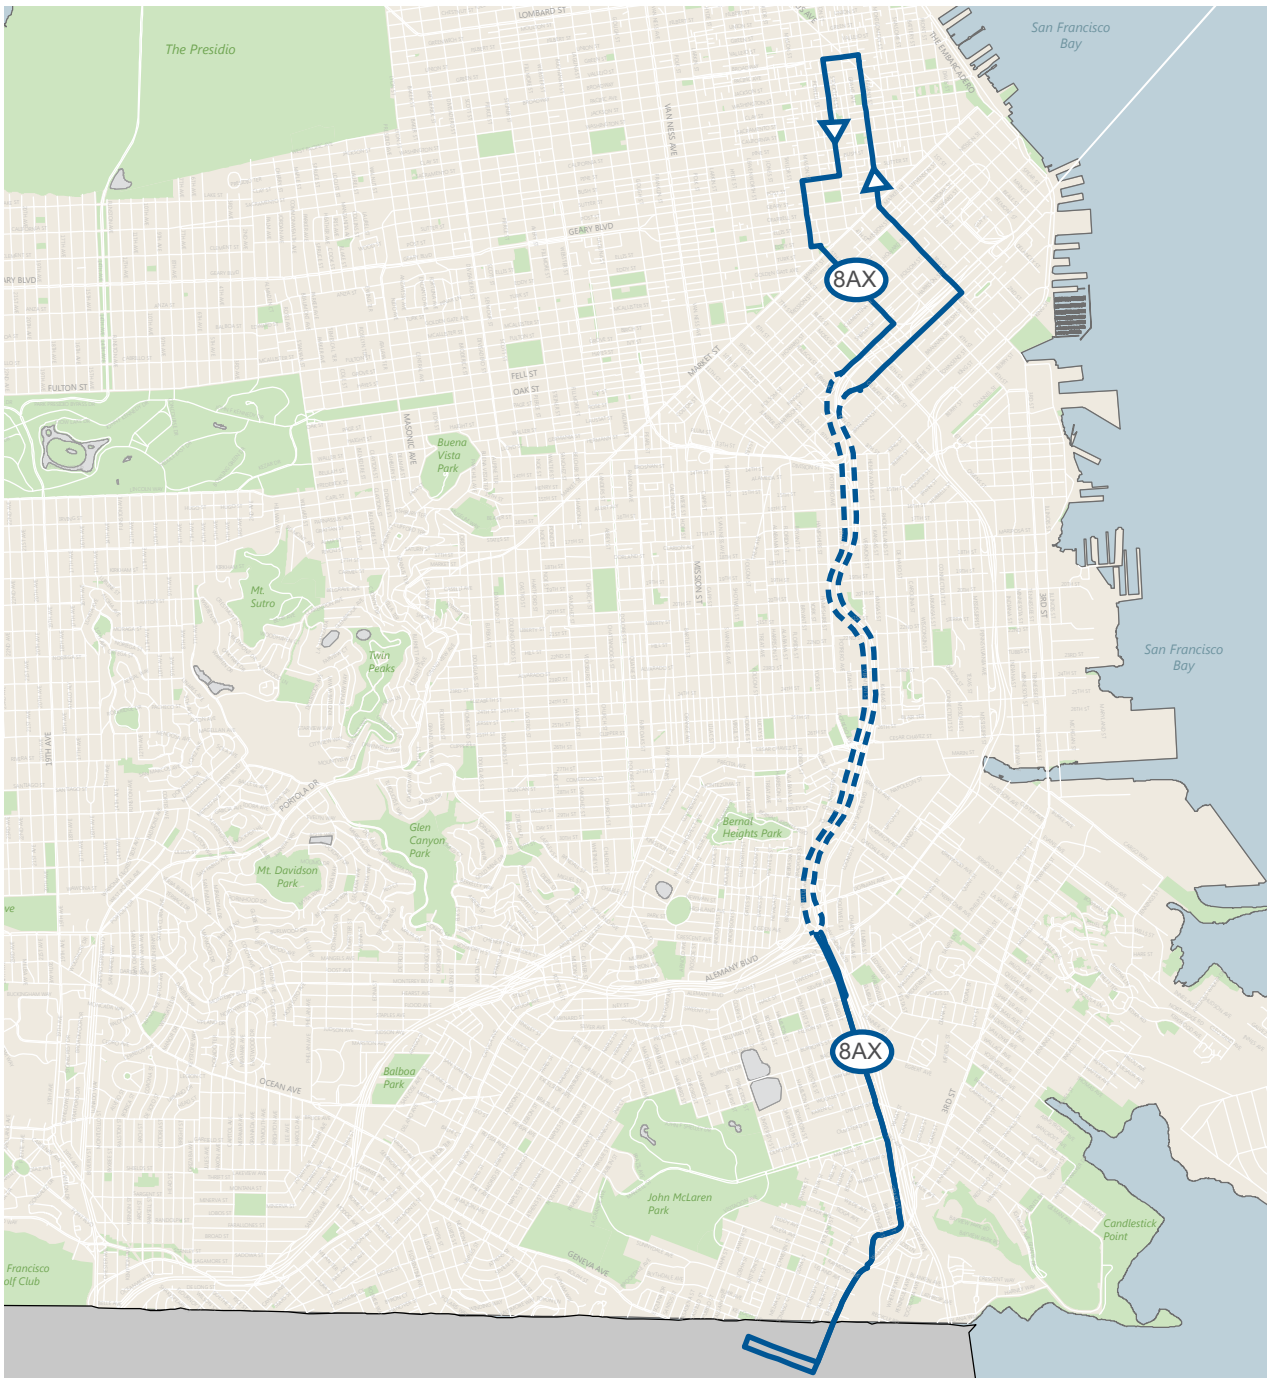

8AX Bayshore "A" Express

PROPOSALS BY ROUTE

Express

- ▬ Recommended Route
- ▬▬▬ Express Segment (no stops)

Feature Summary

HC
BUS STOPS
SIG-NALS
ROAD-WAYS
CURB SPACE
PEDES-TRIAN