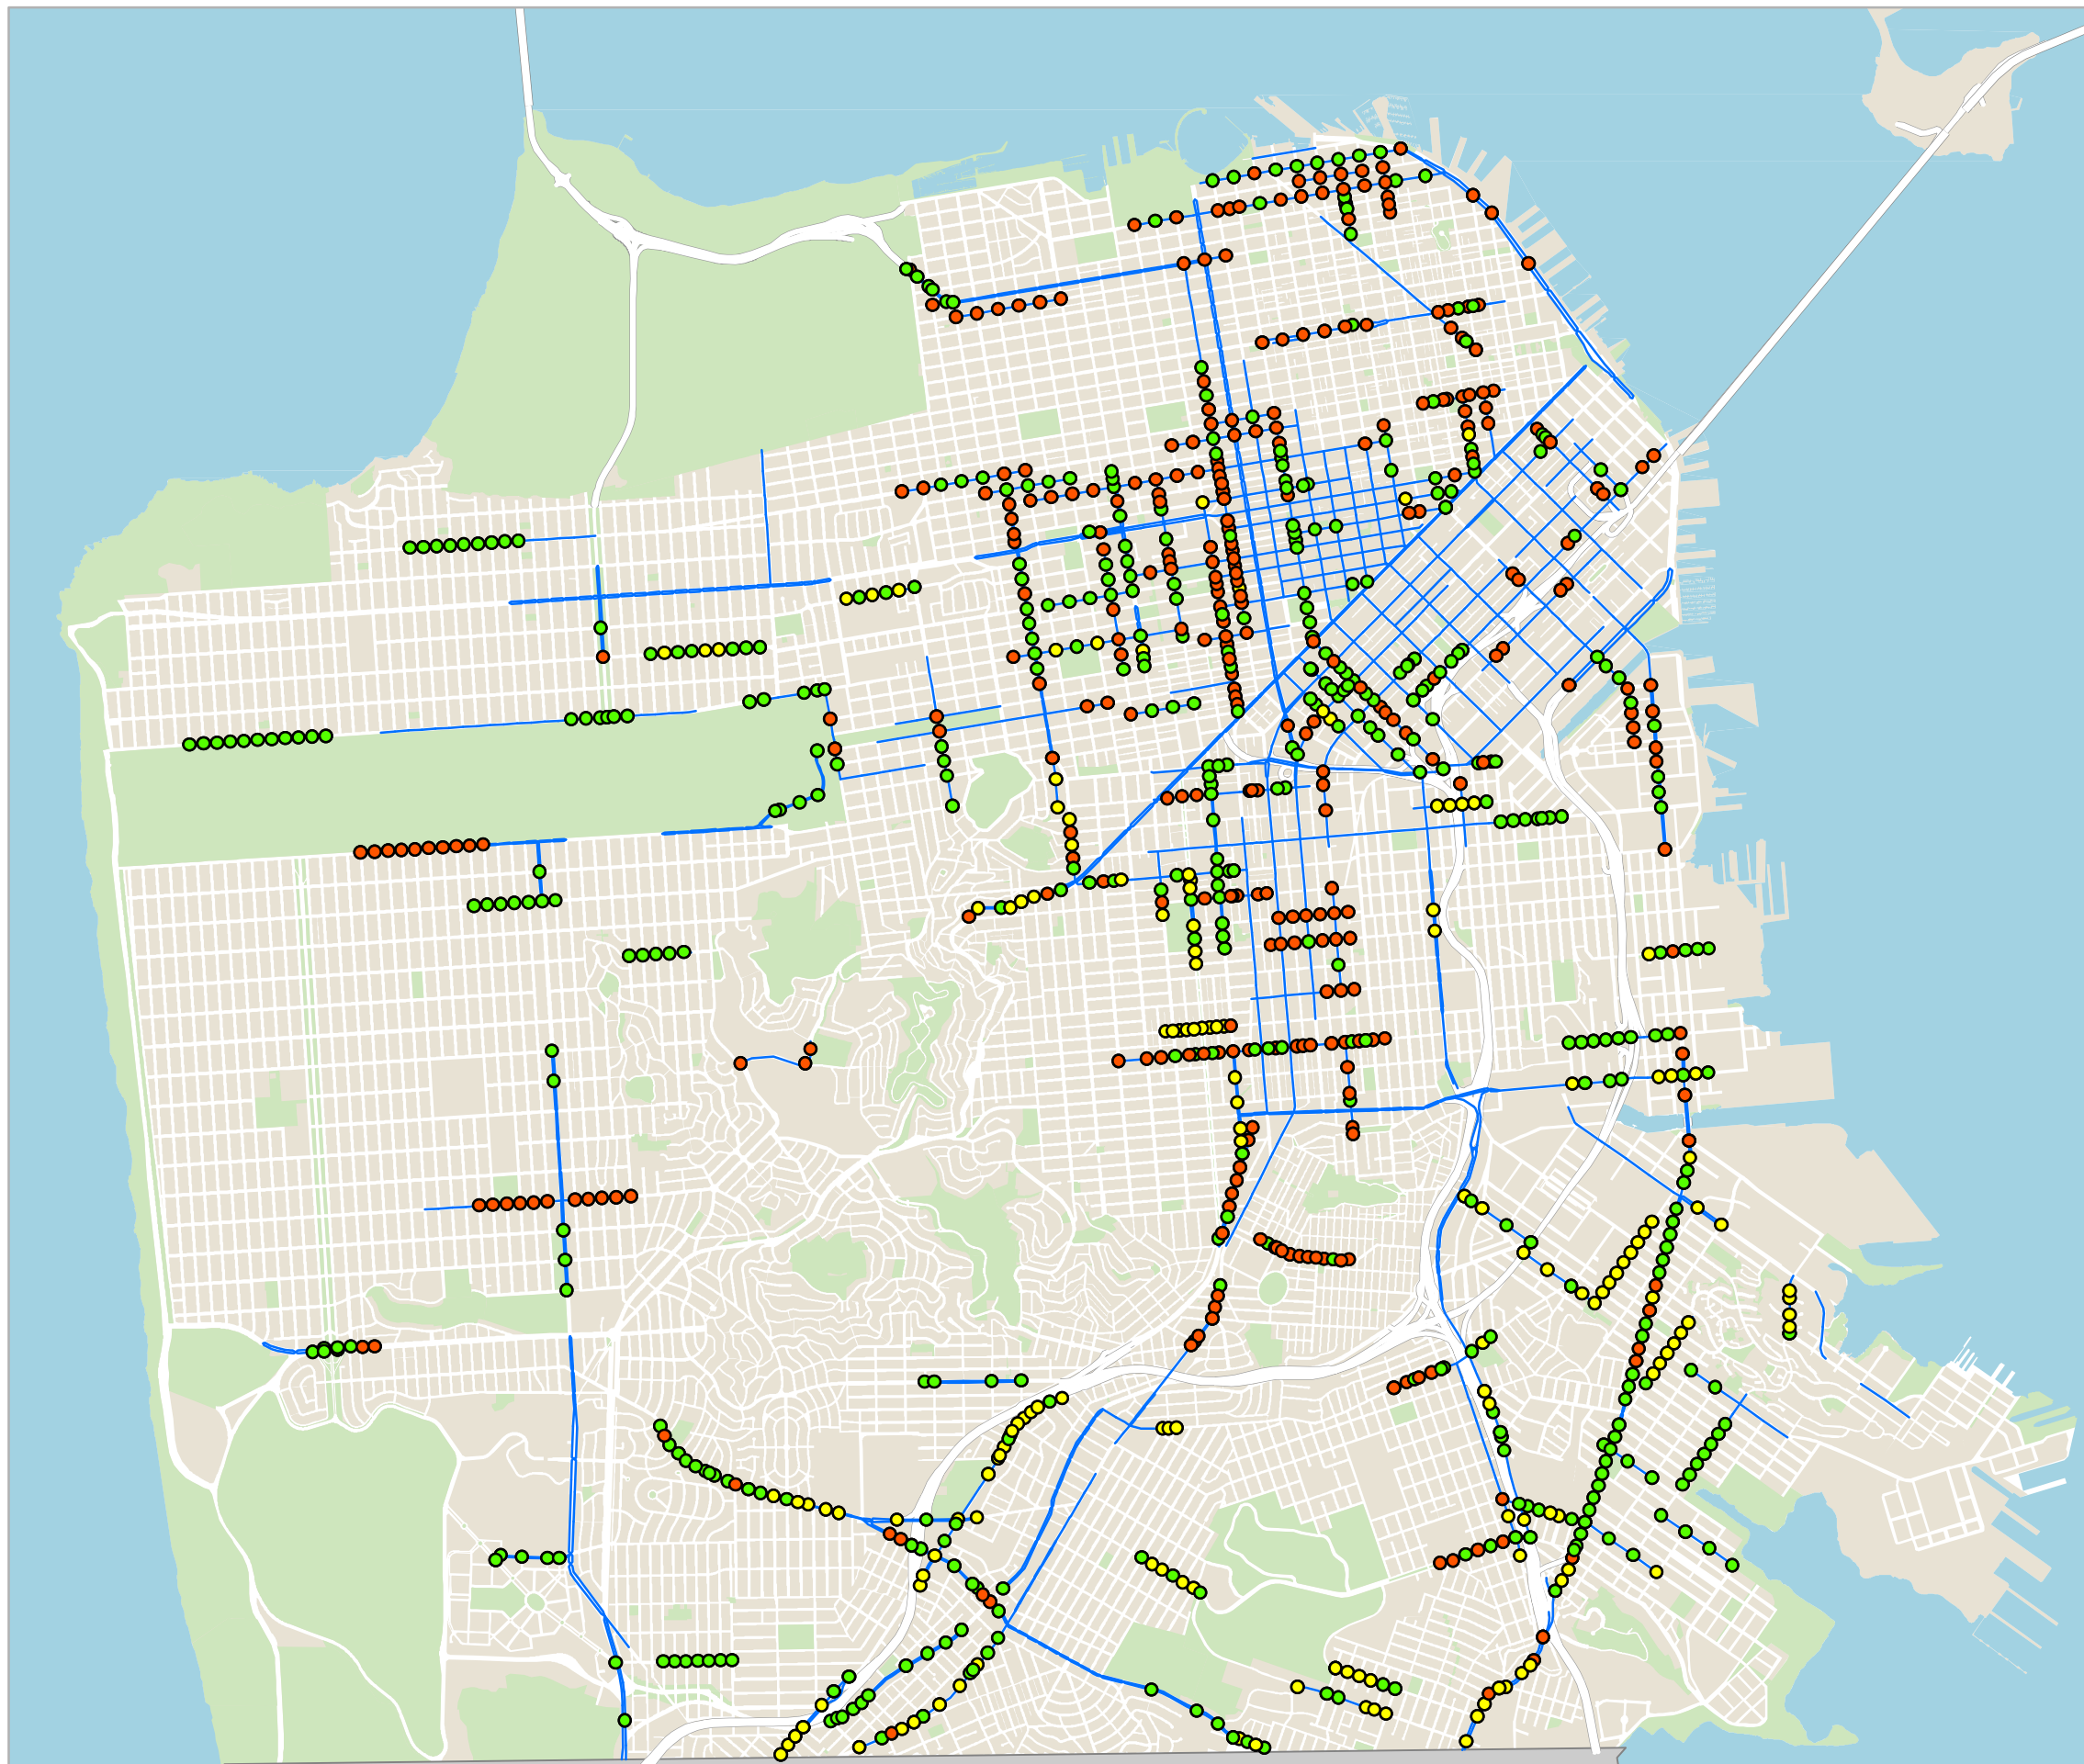

# Quick-Build Toolkit Progress

Updated through June 11, 2024

June 2024

**(Total: 925 intersections)**

- Complete - 48% (448 intersections)
- In Progress - 16% (151 intersections)
- Remaining - 35% (326 intersections)
- 2022 High Injury Network

0.95 miles

Scale 1:48,000

Date Saved: 6/11/2024

For reference contact: [VisionZeroSF@sfmta.com](mailto:VisionZeroSF@sfmta.com)

By downloading this map, you are agreeing to the following disclaimer: "The City and County of San Francisco ("City") provides the following data as a public record and no rights of any kind are granted to any person by the City's provision of this data. The City and County of San Francisco ("City") makes no representation regarding and does not guarantee or otherwise warrant the accuracy or completeness of this data. Anyone who uses this data for any purpose whatsoever does so entirely at their own risk. The City shall not be liable or otherwise responsible for any loss, harm, claim or action of any kind from any person arising from the use of this data. By accessing this data, the person accessing it acknowledges that she or he has read and does so under the condition that she or he agrees to the contents and terms of this disclaimer."