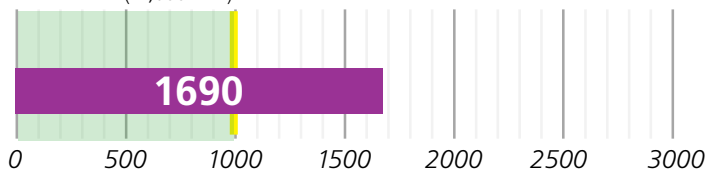

# NOE STREET

between Duboce Avenue and Beaver Street

District: 8

Length: 0.8 mi

Meets Vehicle Volume Target: No

Meets Vehicle Speed Target: No

*"I love the Slow Street! It makes the neighborhood feel like an oasis from the city. It's a lovely place to walk and I often find myself going out of my way to walk home on Noe Street because it is a Slow Street."*

### Average Daily Vehicle Volume (ADT)

Target Daily Vehicle Volume (<1,000 ADT)

1928 ADT  
between 14th & Duboce

1459 ADT  
between 15th & Henry