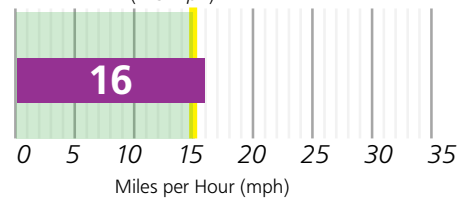

### Average Daily Vehicle Volume (ADT)

Target Daily Vehicle Volume (<1,000 ADT)

1928 ADT  
between 14th & Duboce

1459 ADT  
between 15th & Henry

### Median Daily Vehicle Speed

Target Daily Vehicle Speed (<15 mph)

16 MPH  
between 14th & Duboce

16 MPH  
between 15th & Henry