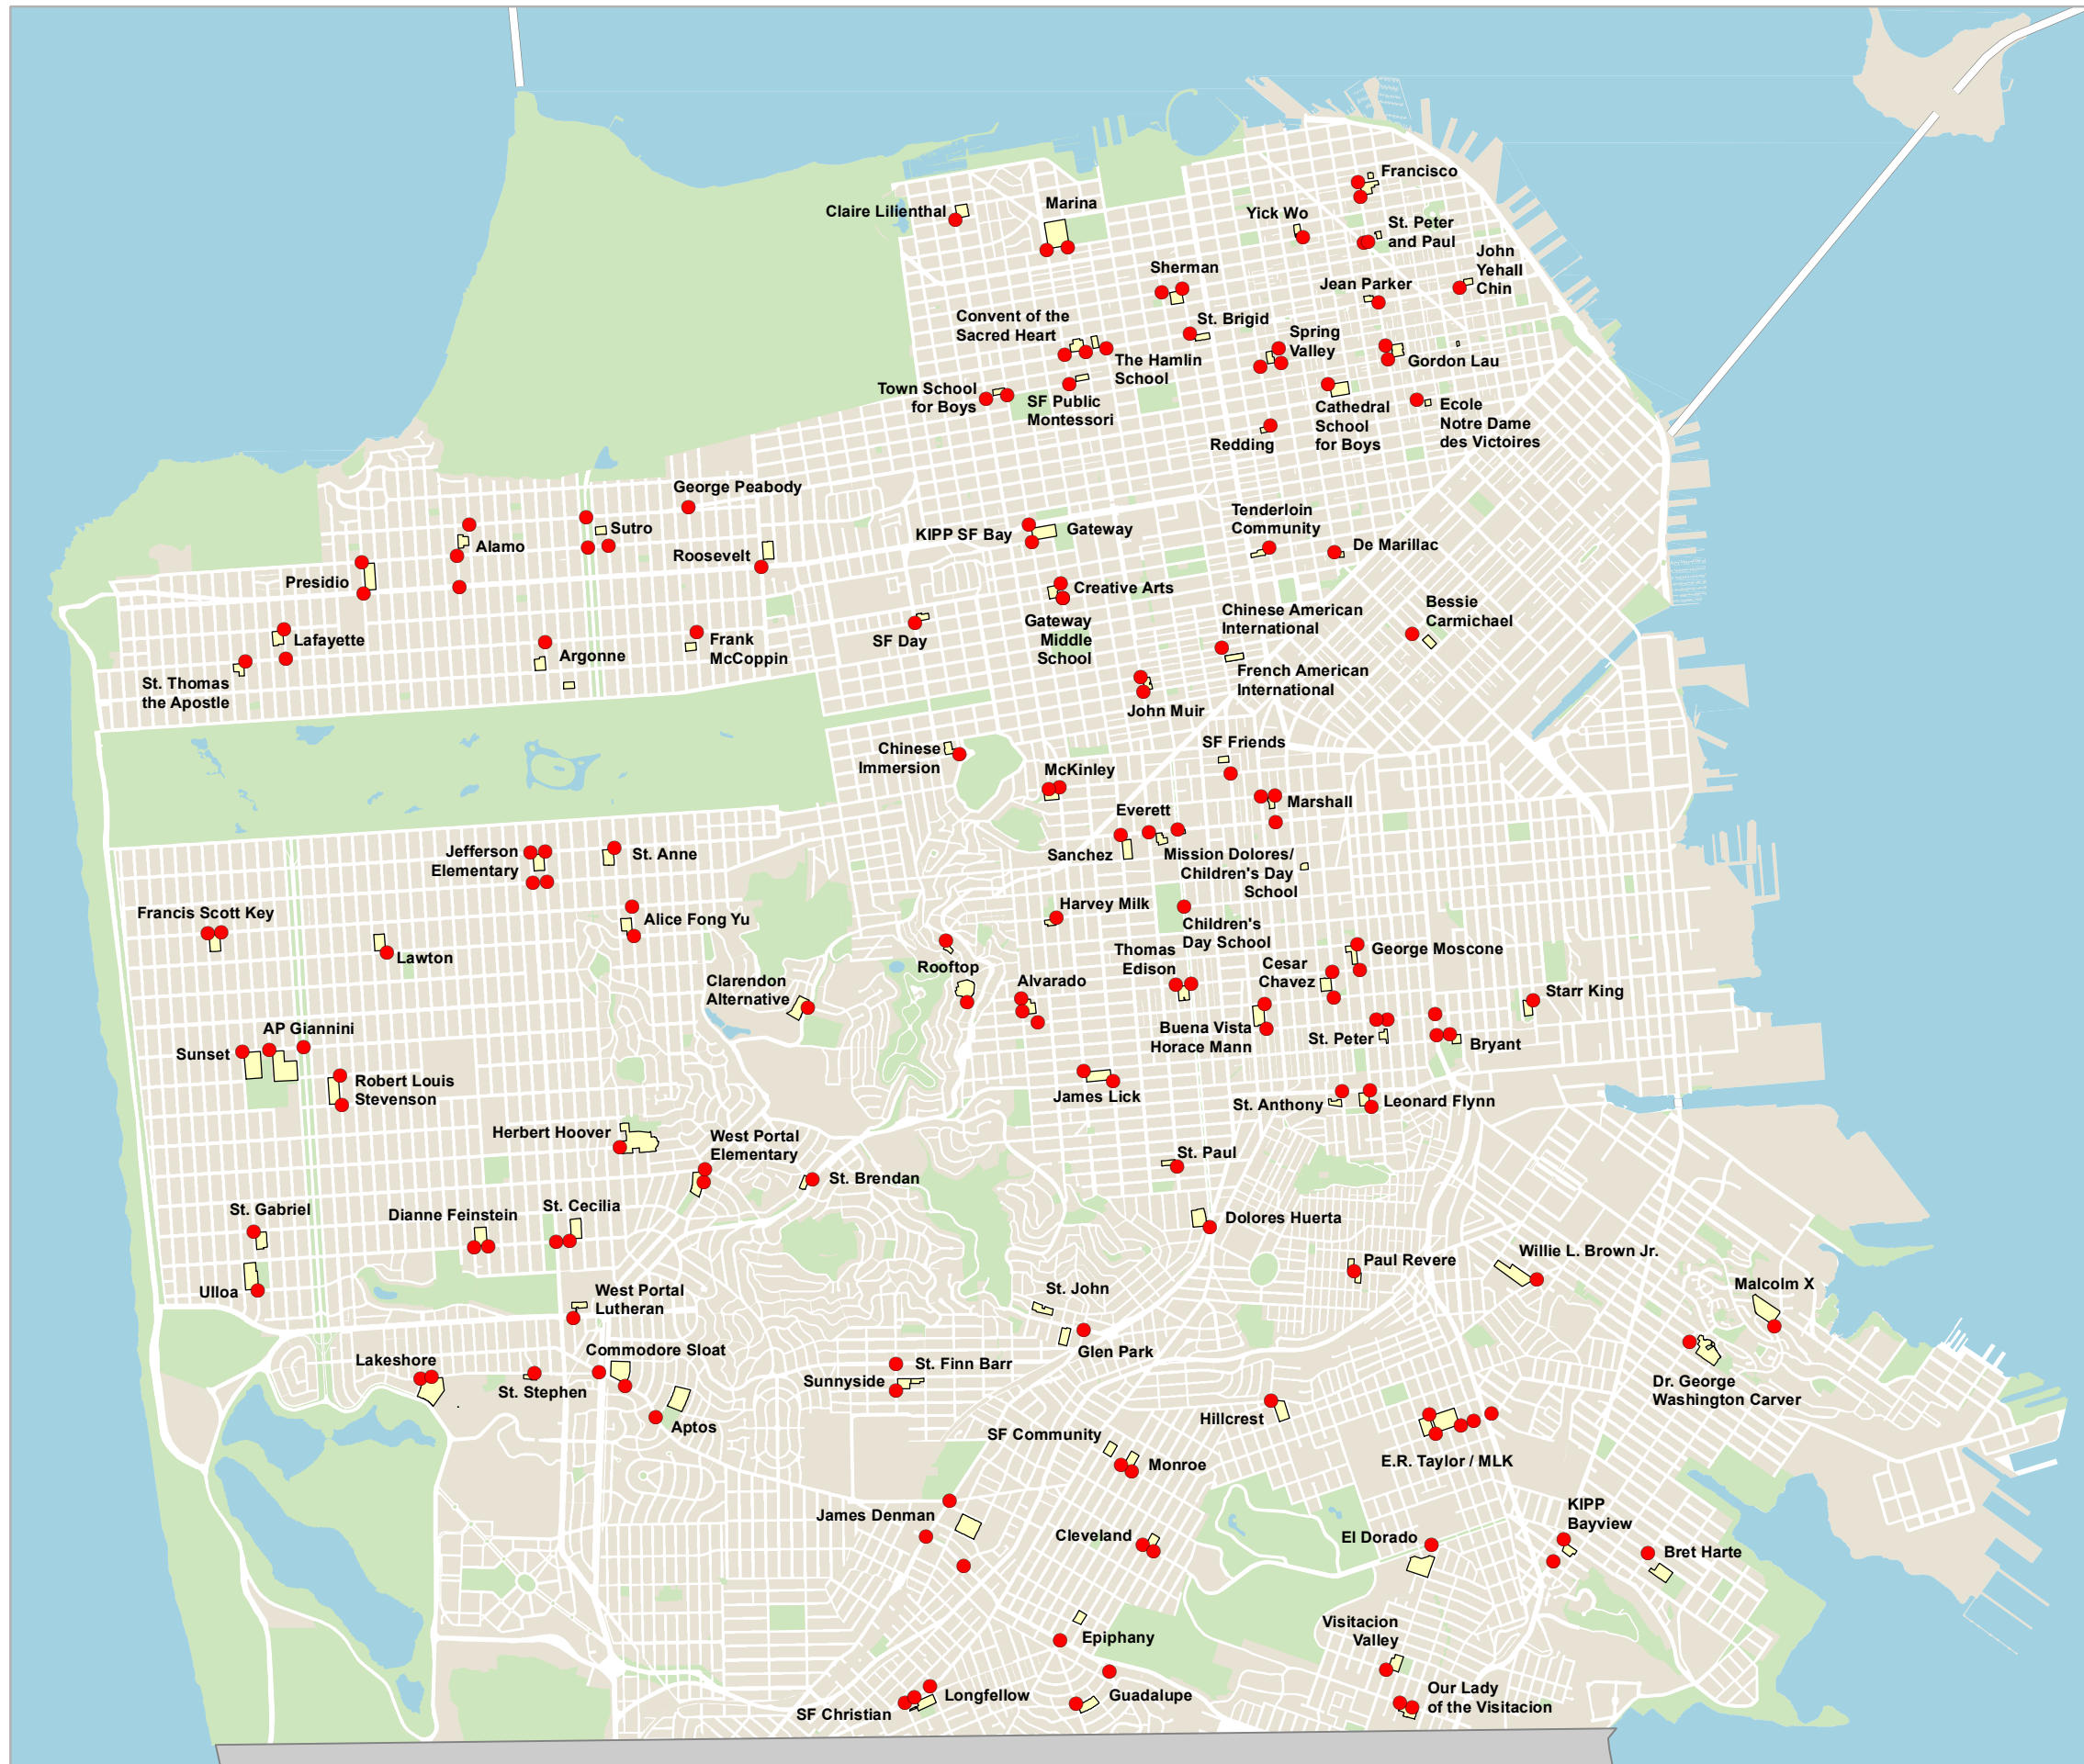

# Crossing Guard Locations

Location of school crossing guards

August 2022

Approximately 180 school crossing guards serve public and private schools throughout San Francisco, assisting children in arriving and departing safely each day. This map shows where crossing guards are located throughout the city.

## LEGEND

● Crossing Guard Locations

▭ Schools

0.95 miles

Scale 1:48,000

Date Saved: 8/31/2022

For reference contact: [CrossingGuards@SFMTA.com](mailto:CrossingGuards@SFMTA.com)

By downloading this map, you are agreeing to the following disclaimer: "The City and County of San Francisco ("City") provides the following data as a public record and no rights of any kind are granted to any person by the City's provision of this data. The City and County of San Francisco ("City") makes no representation regarding and does not guarantee or otherwise warrant the accuracy or completeness of this data. Anyone who uses this data for any purpose whatsoever does so entirely at their own risk. The City shall not be liable or otherwise responsible for any loss, harm, claim or action of any kind from any person arising from the use of this data. By accessing this data, the person accessing it acknowledges that she or he has read and does so under the condition that she or he agrees to the contents and terms of this disclaimer."