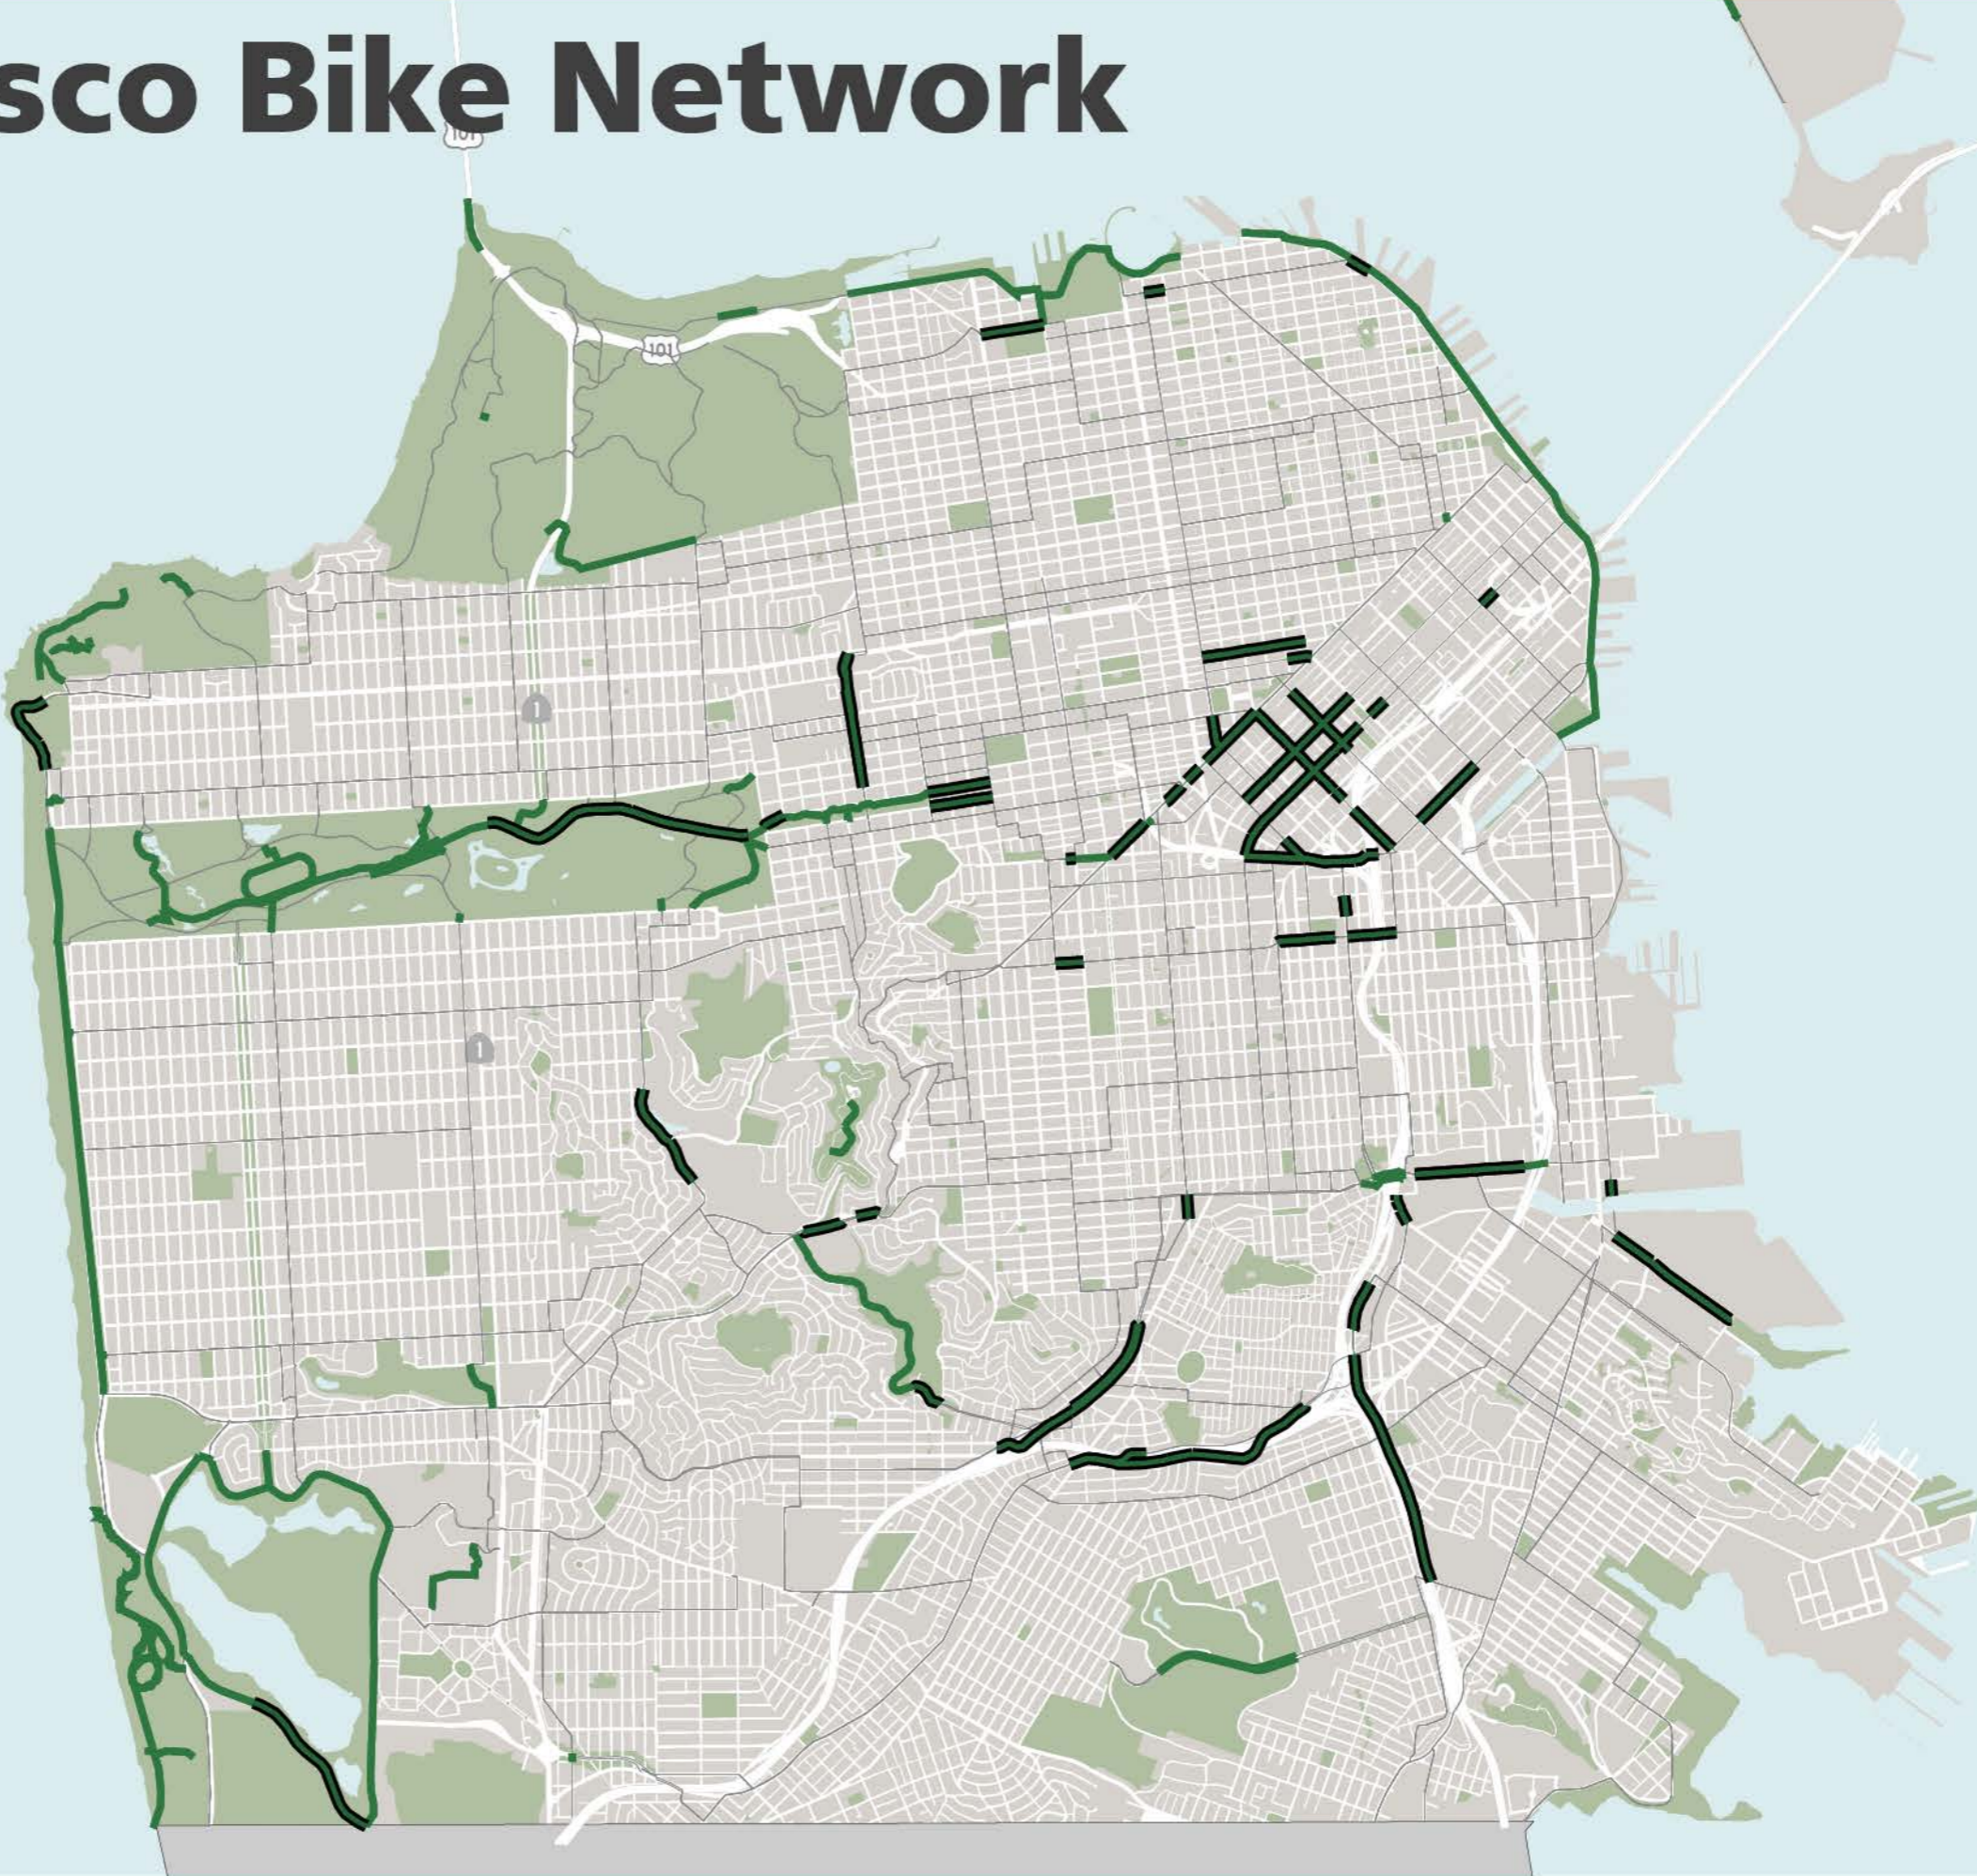

San Francisco Bike Network 2018

- BIKE LANE OR ROUTE
- SHARED PATH
- PROTECTED BIKEWAY