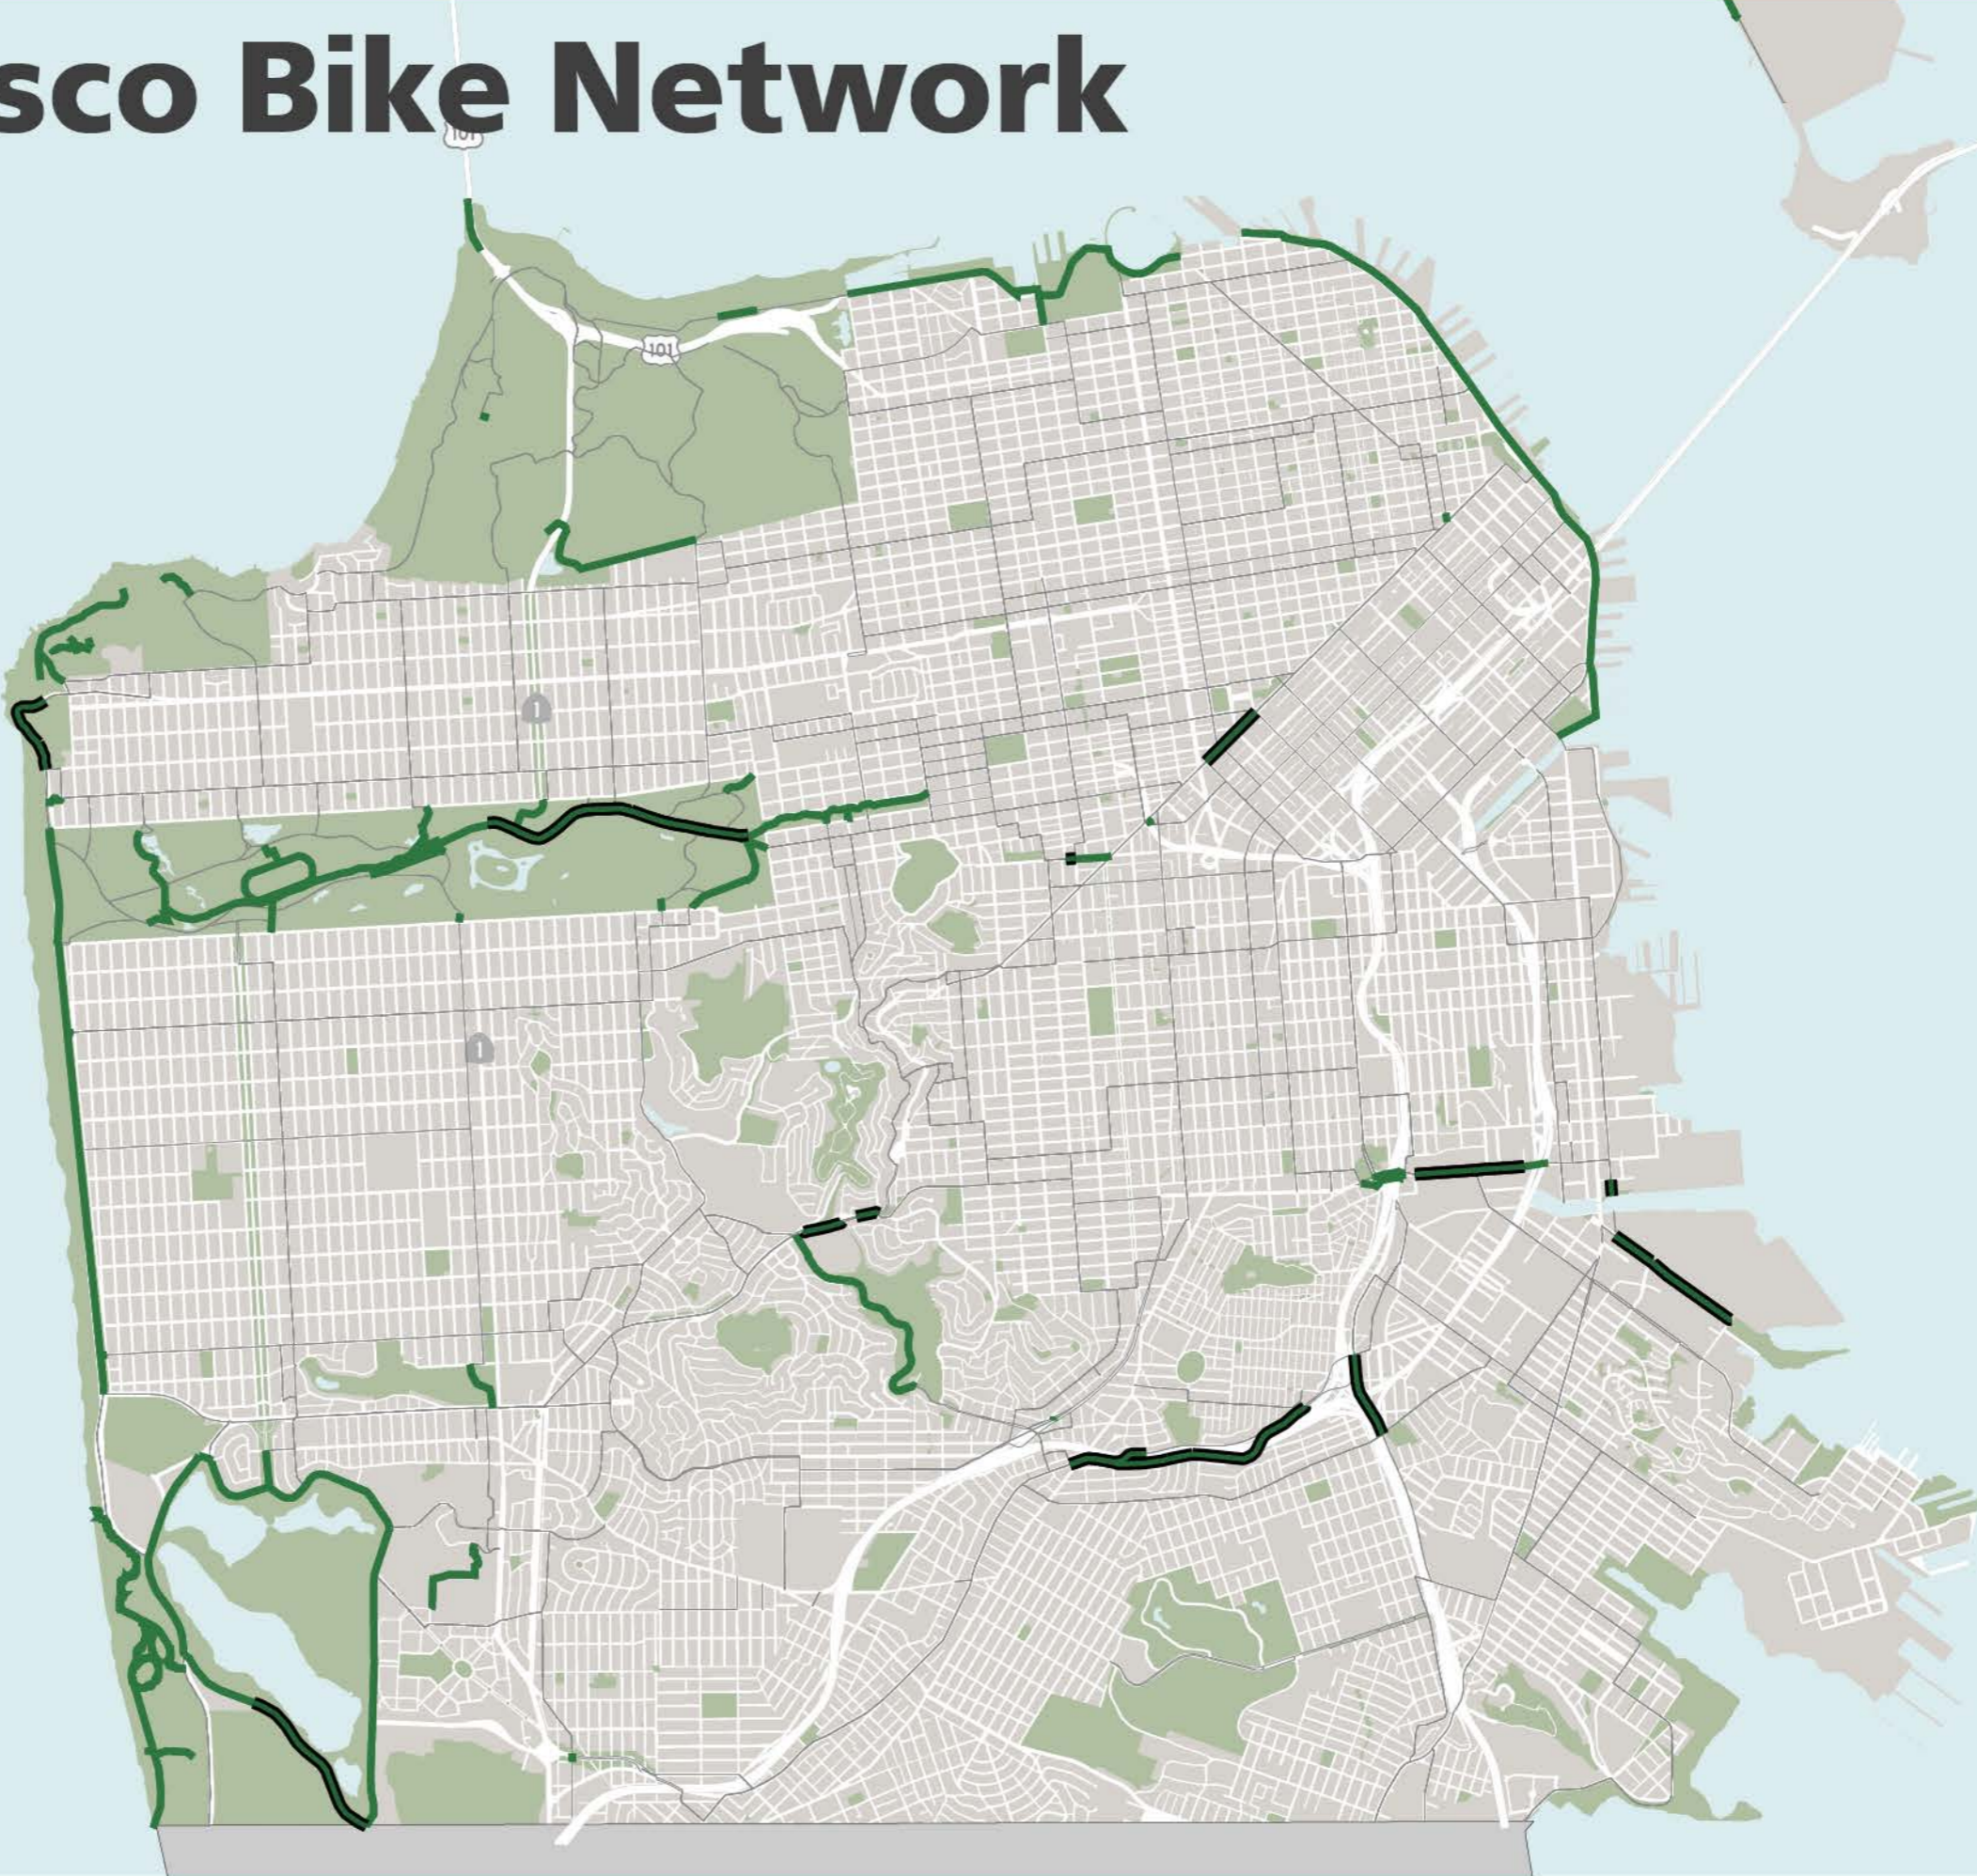

# San Francisco Bike Network 2013

- BIKE LANE OR ROUTE
- SHARED PATH
- PROTECTED BIKEWAY

# San Francisco Bike Network 2014

- BIKE LANE OR ROUTE
- SHARED PATH
- PROTECTED BIKEWAY