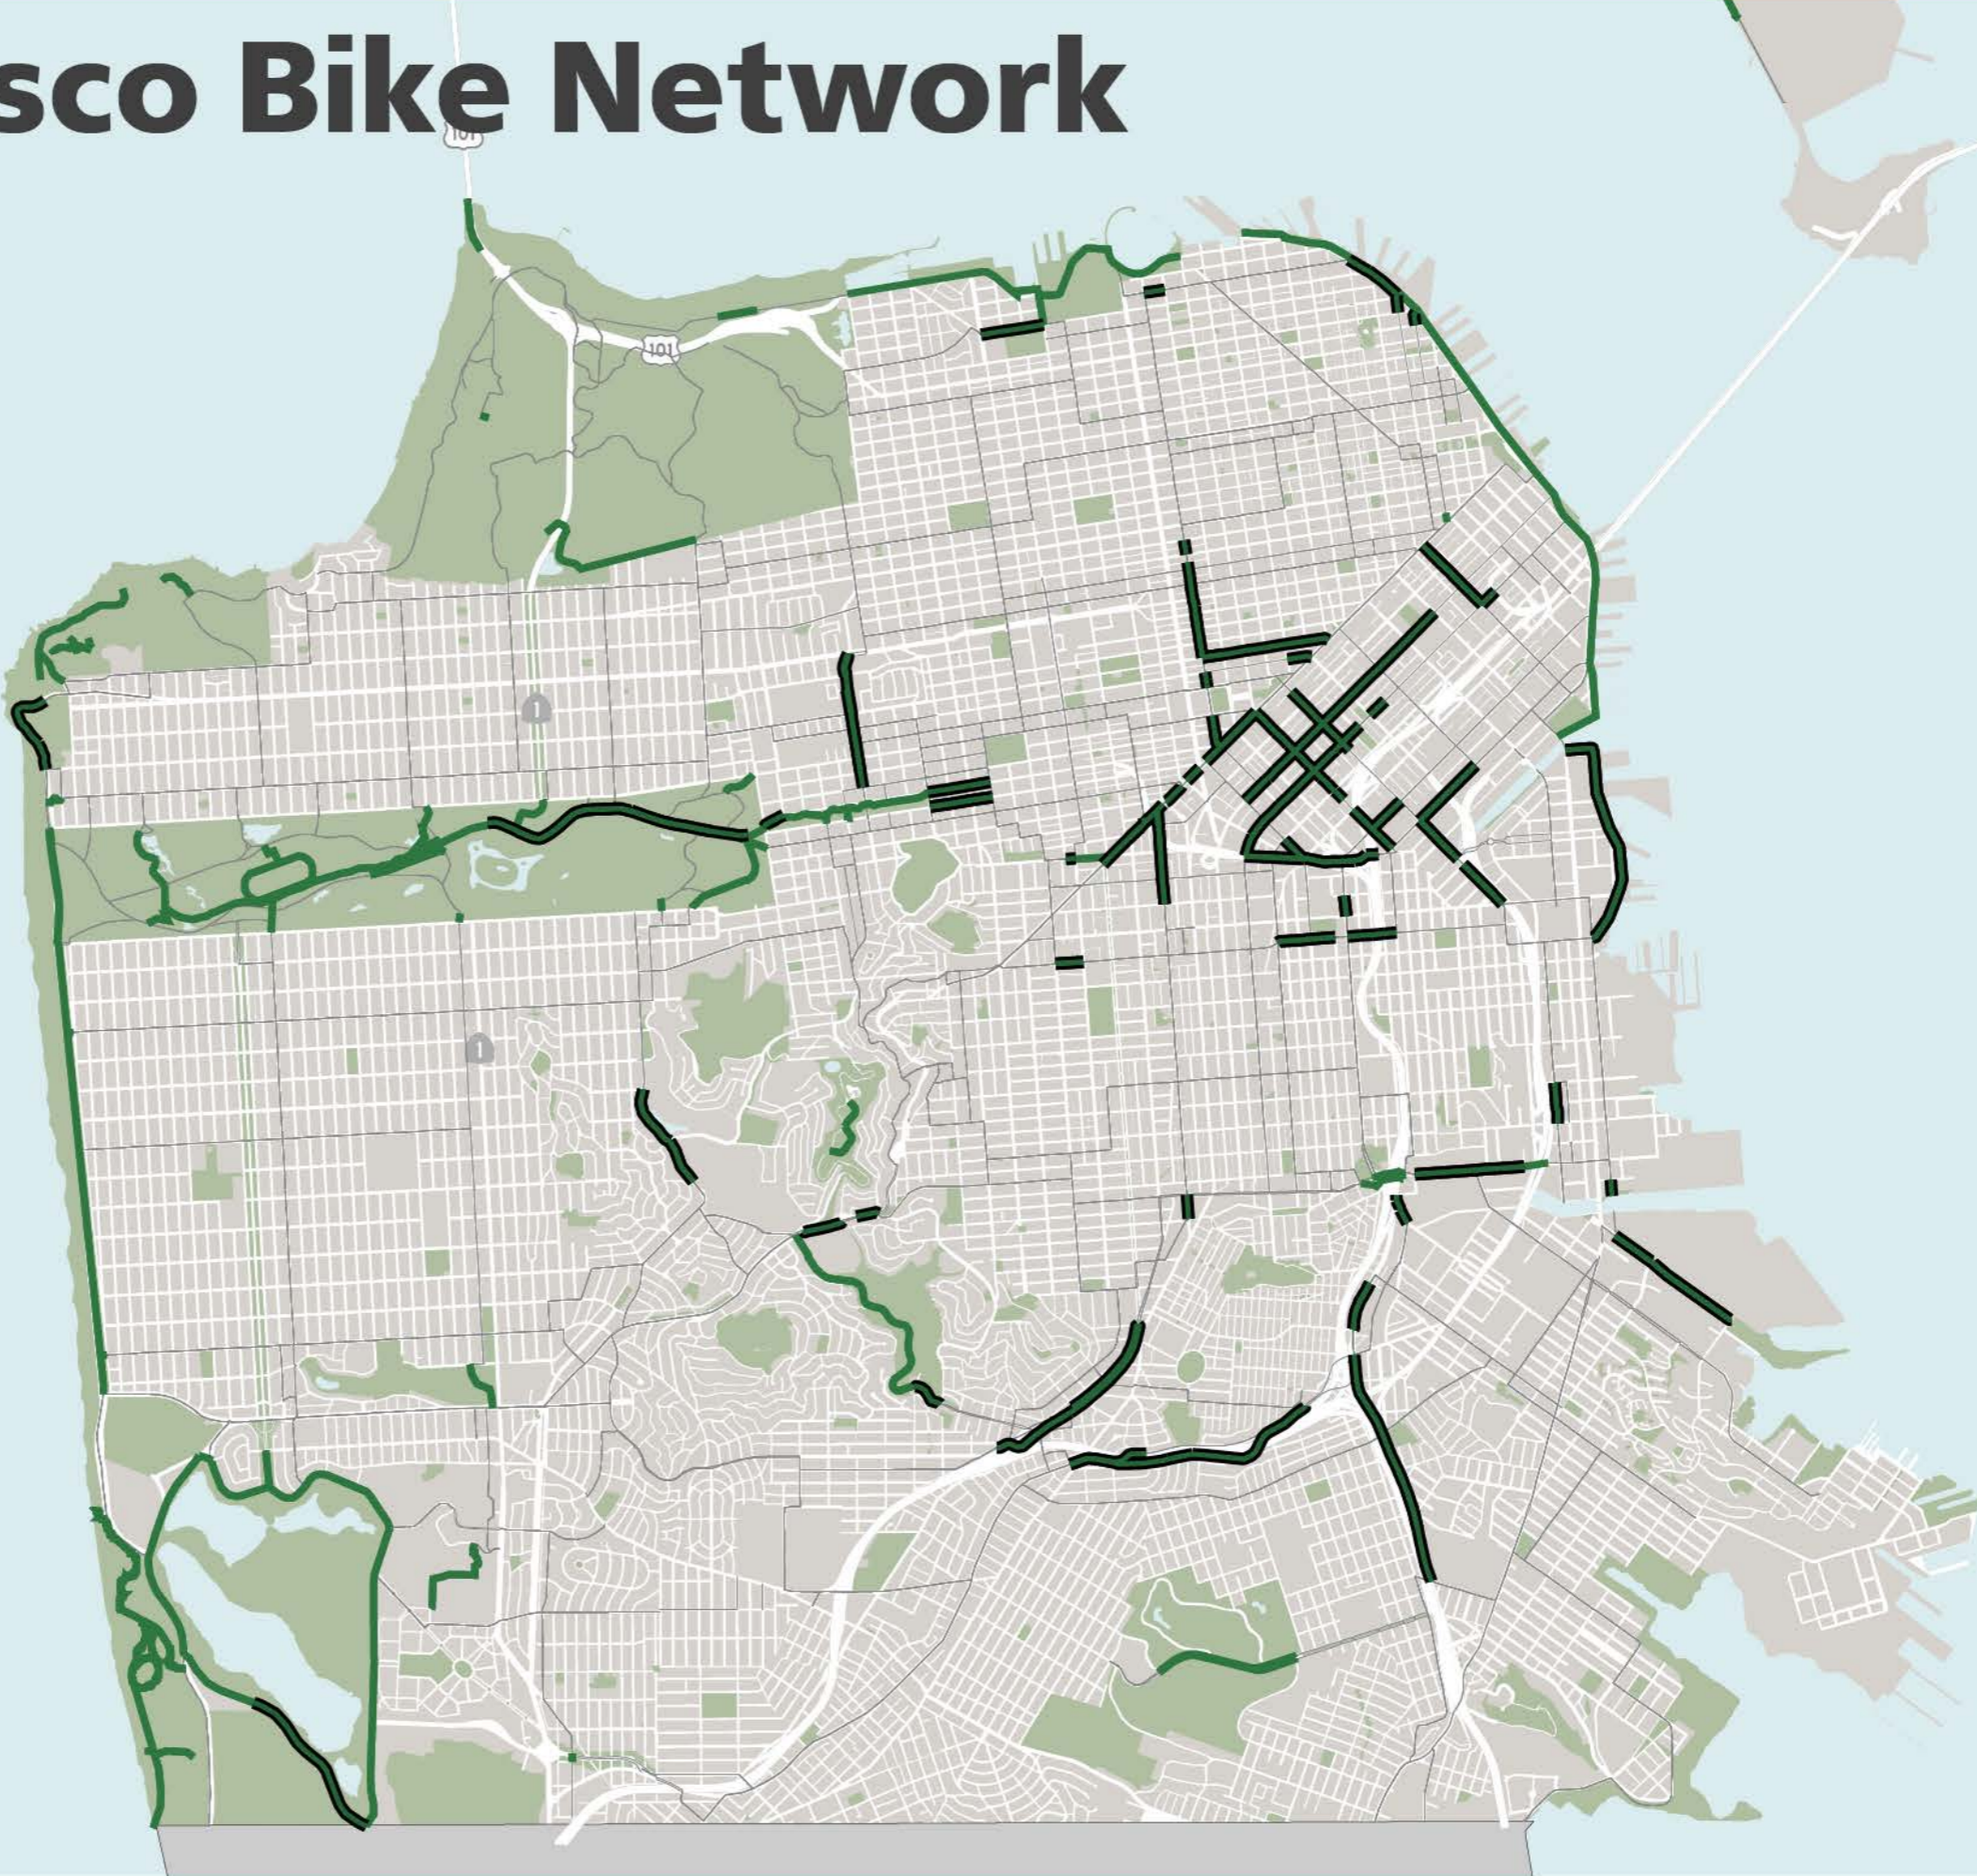

San Francisco Bike Network 2019

- BIKE LANE OR ROUTE
- SHARED PATH
- PROTECTED BIKEWAY