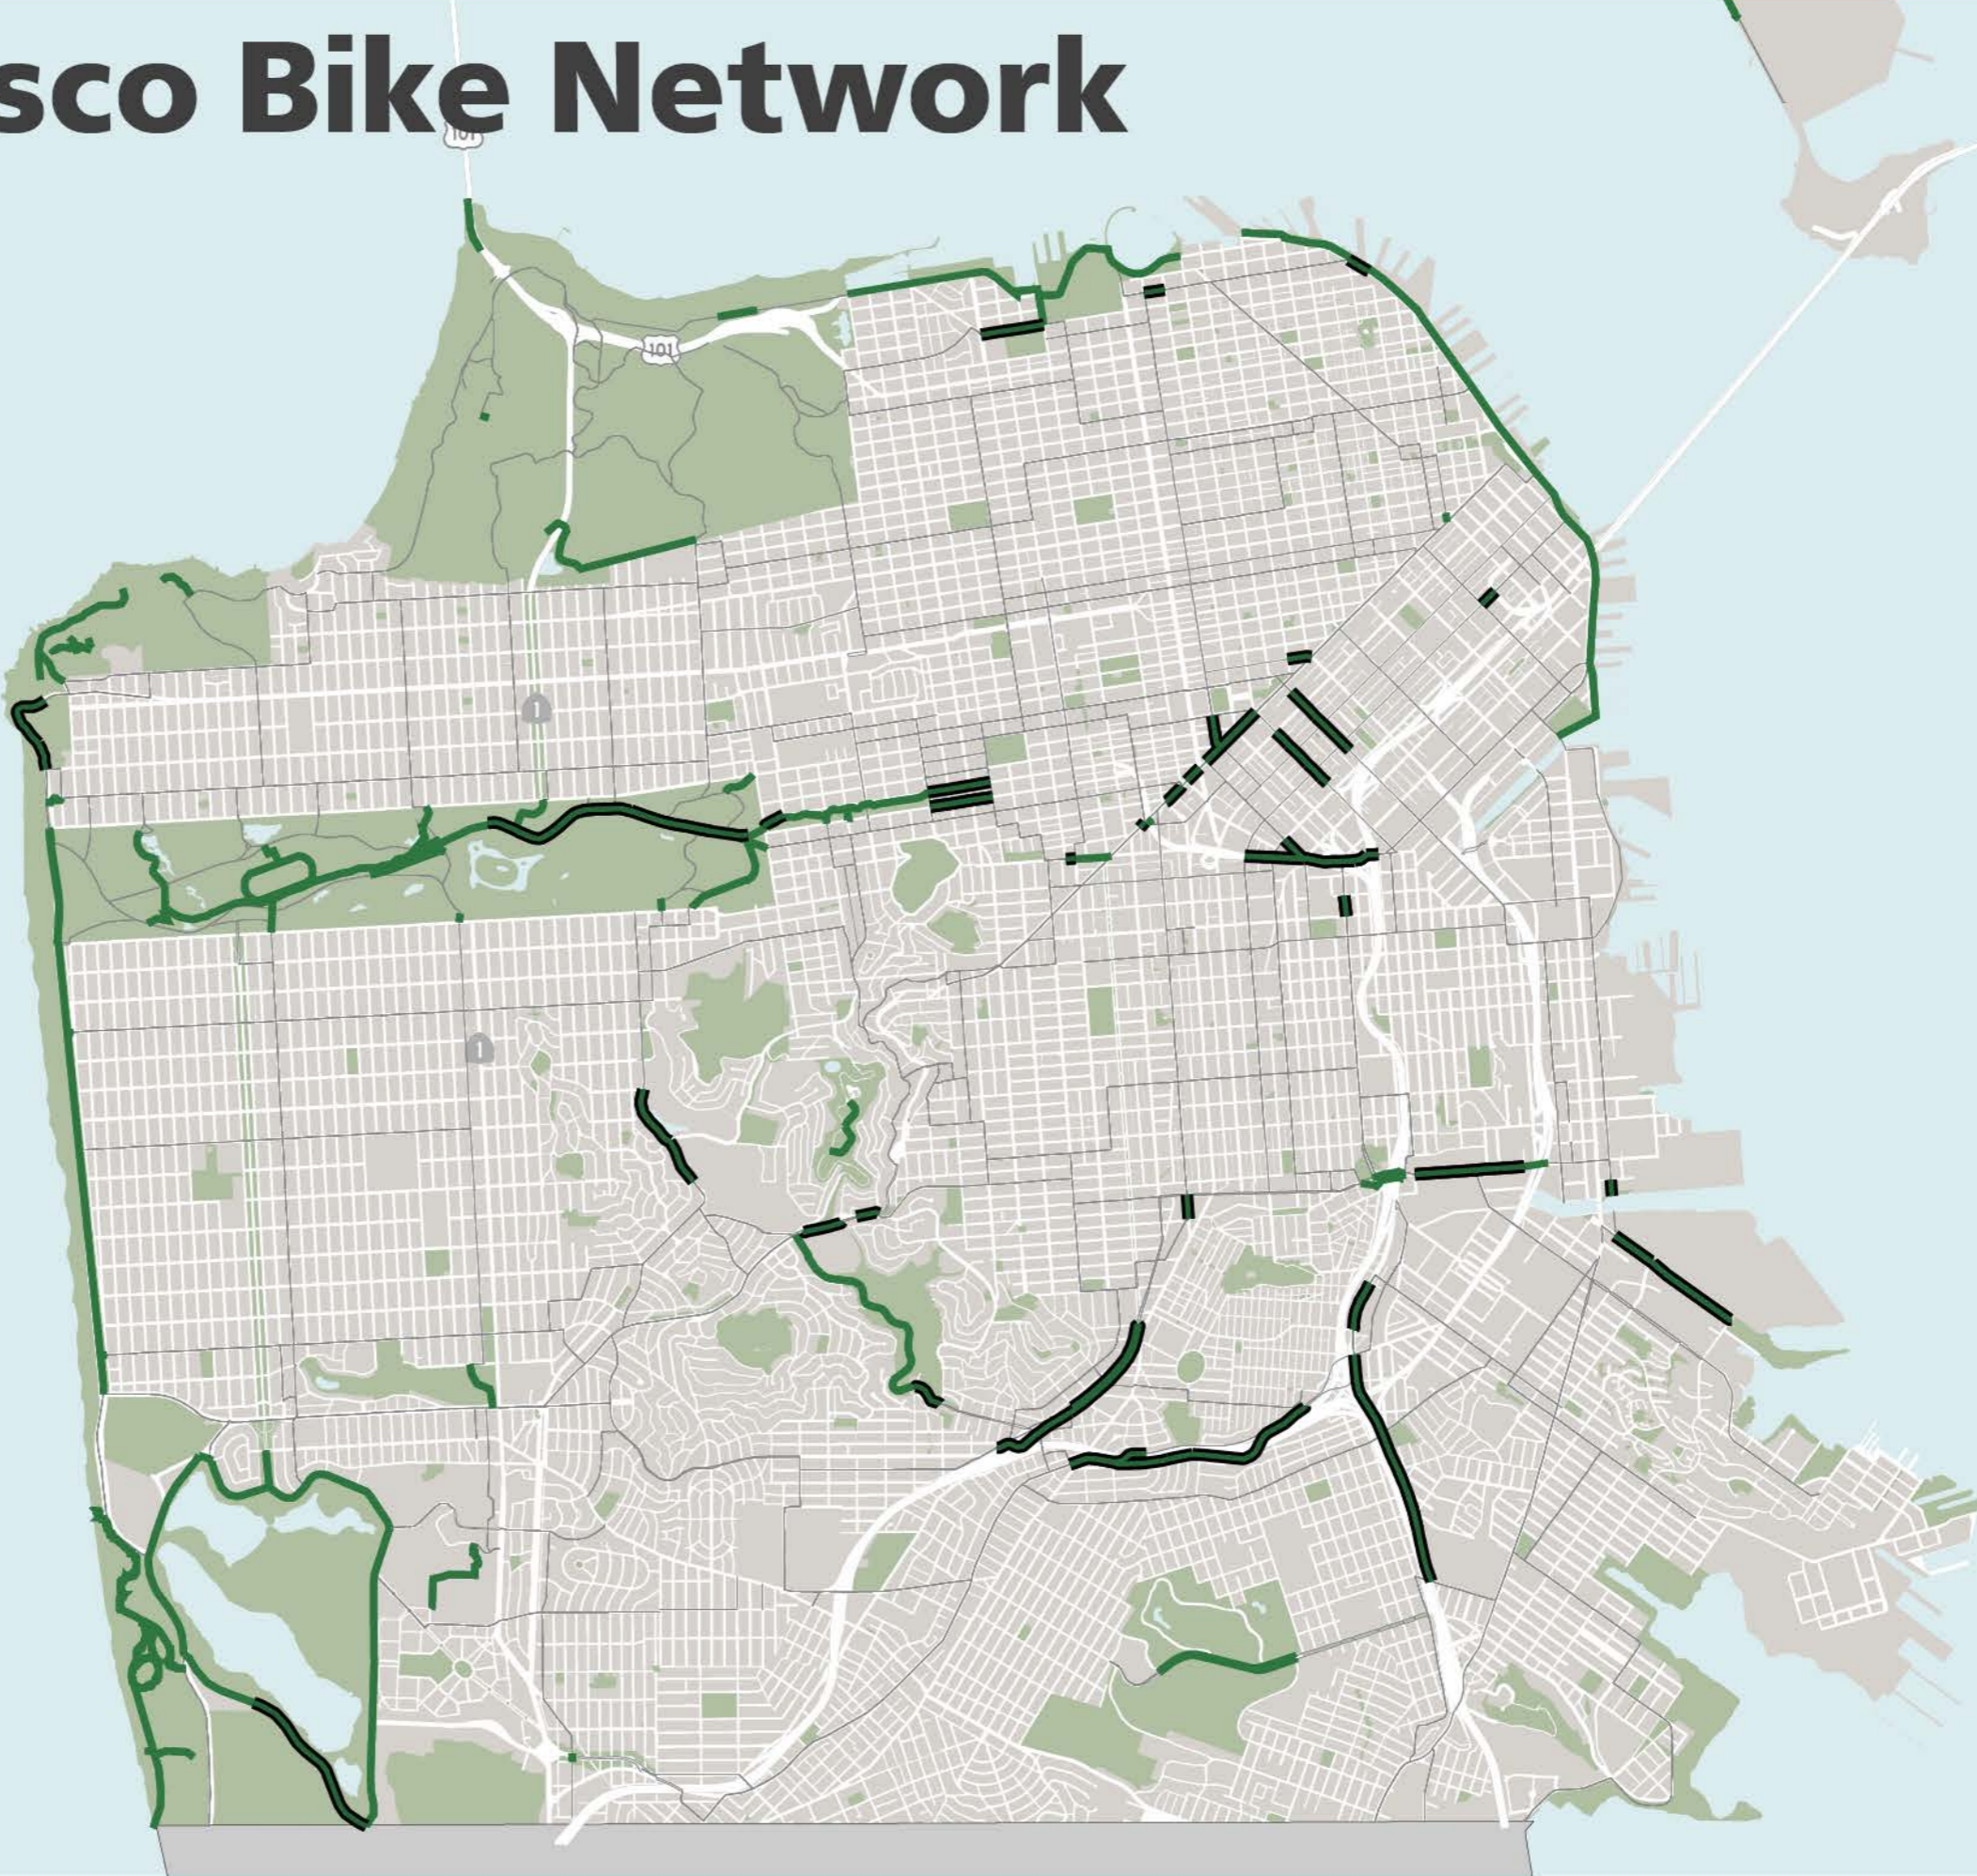

San Francisco Bike Network 2017

- BIKE LANE OR ROUTE
- SHARED PATH
- PROTECTED BIKEWAY