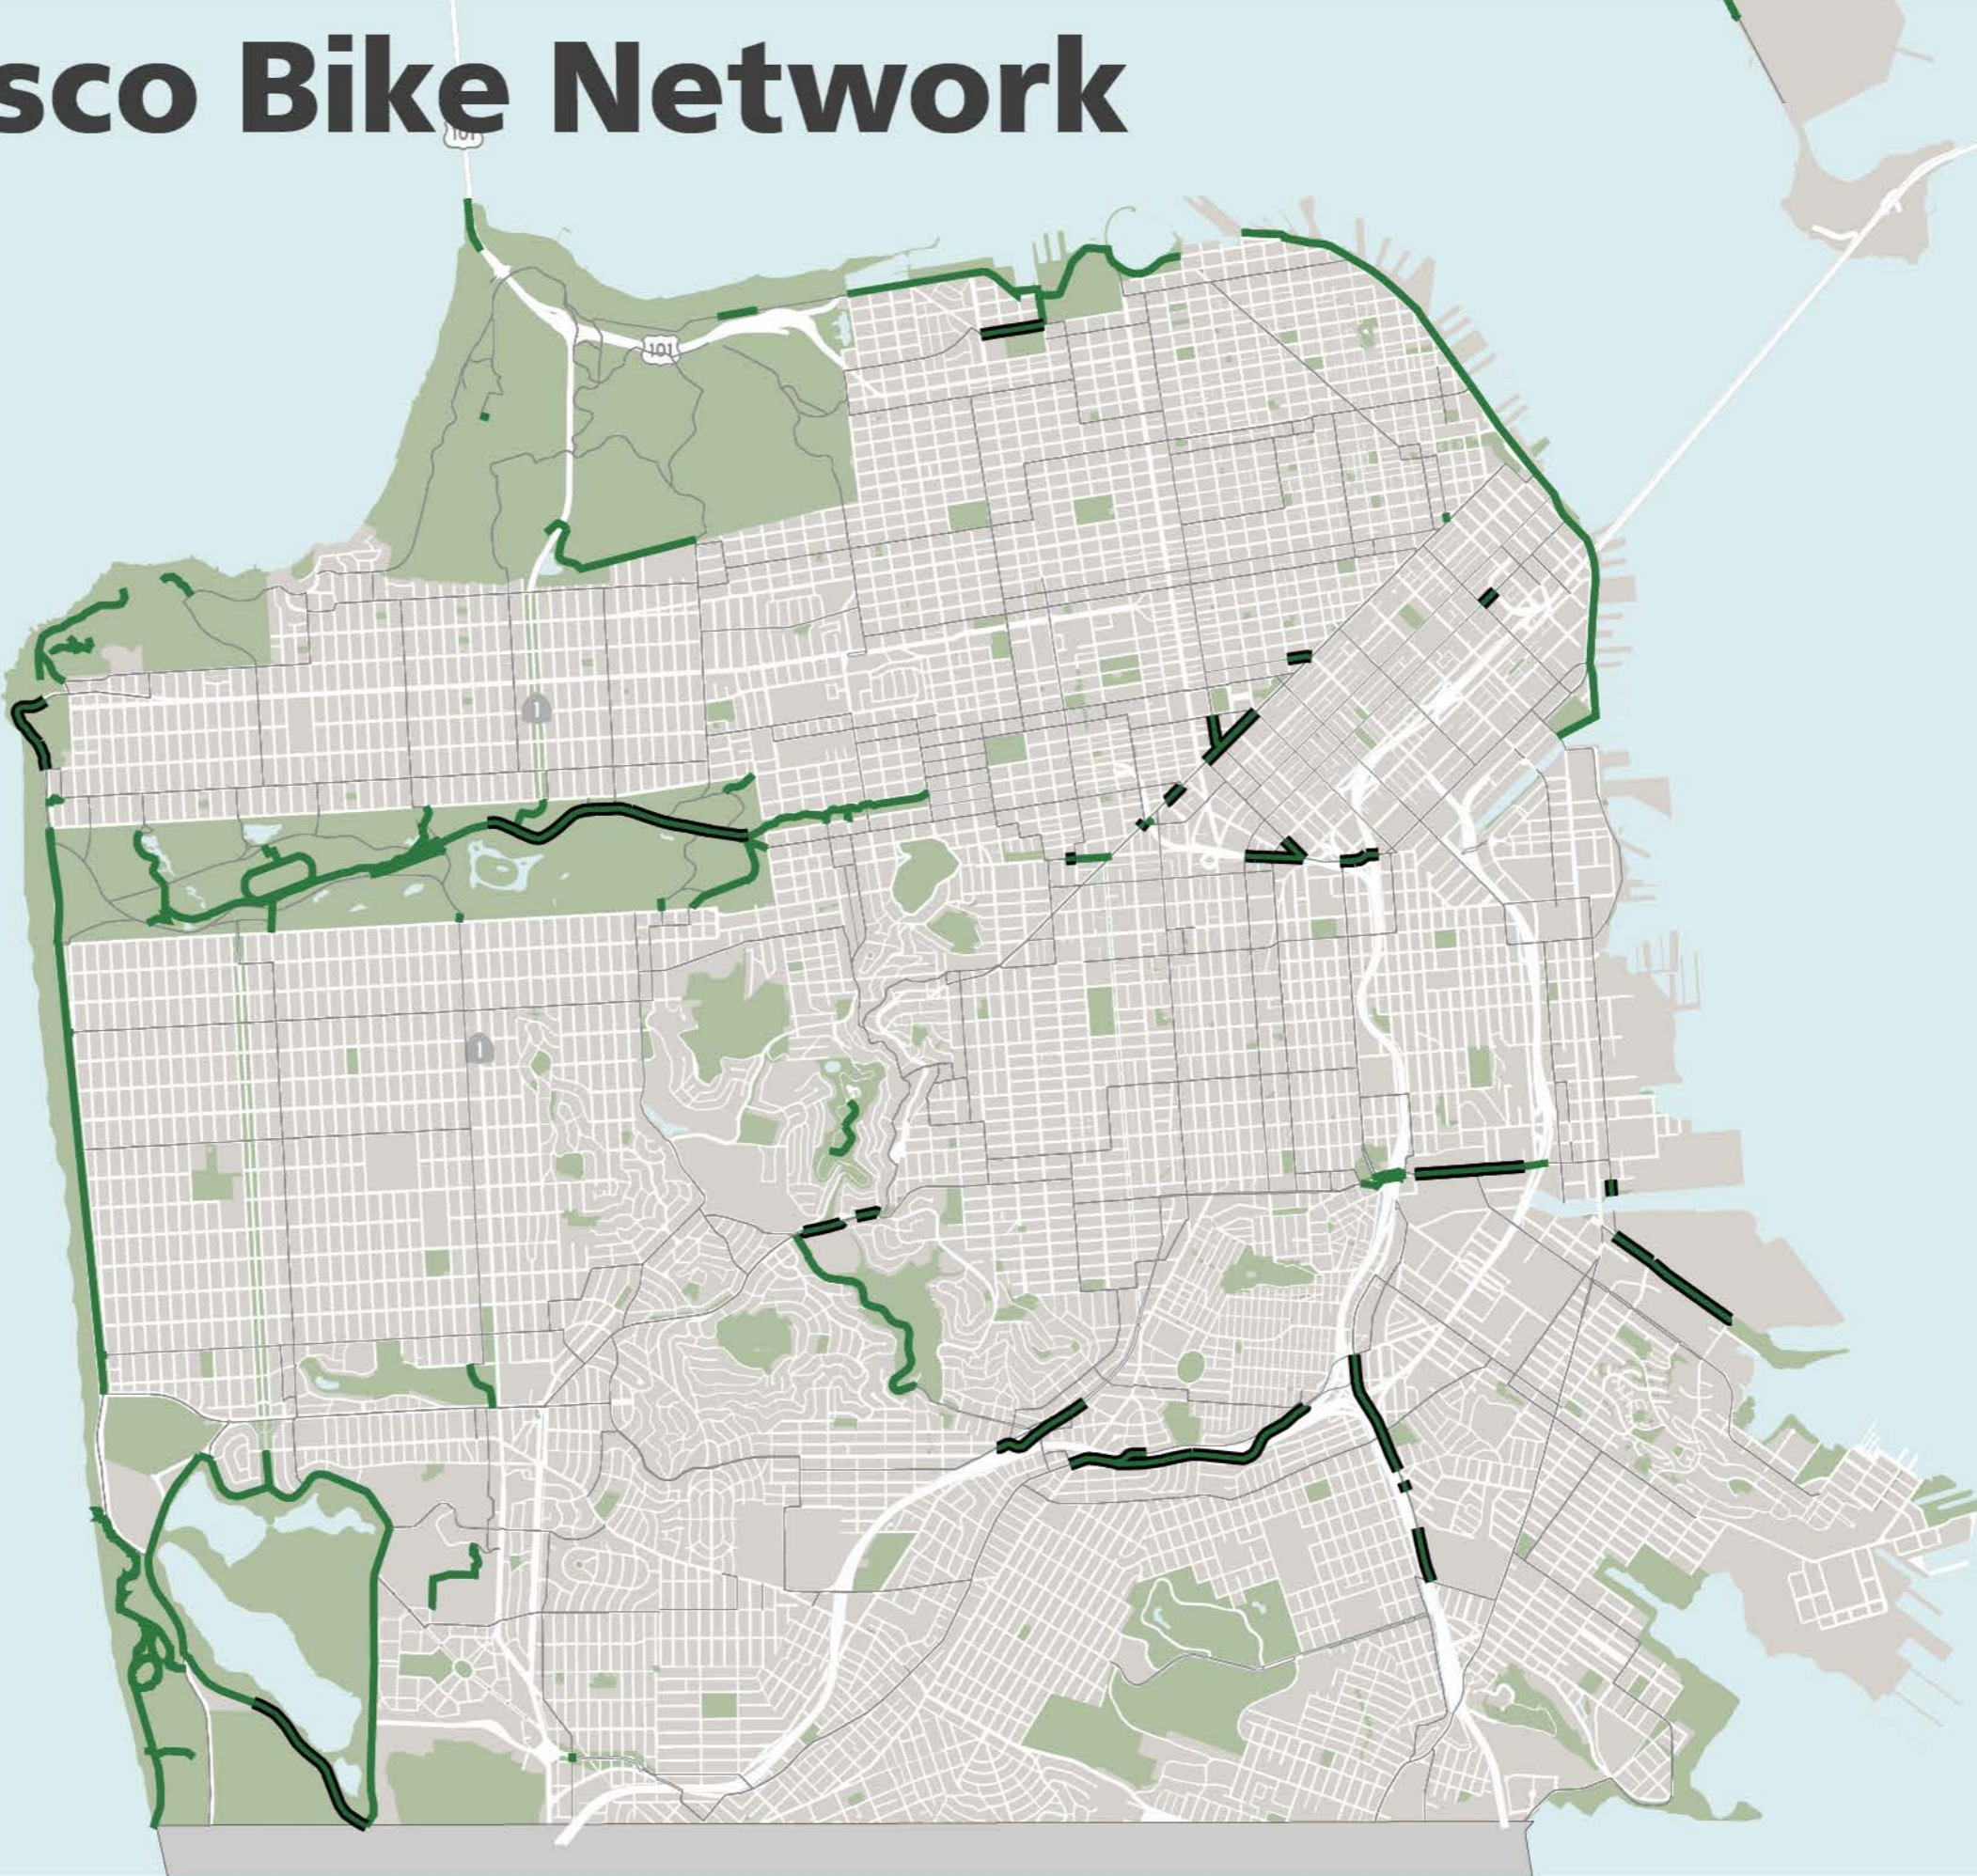

San Francisco Bike Network 2016

- BIKE LANE OR ROUTE
- SHARED PATH
- PROTECTED BIKEWAY