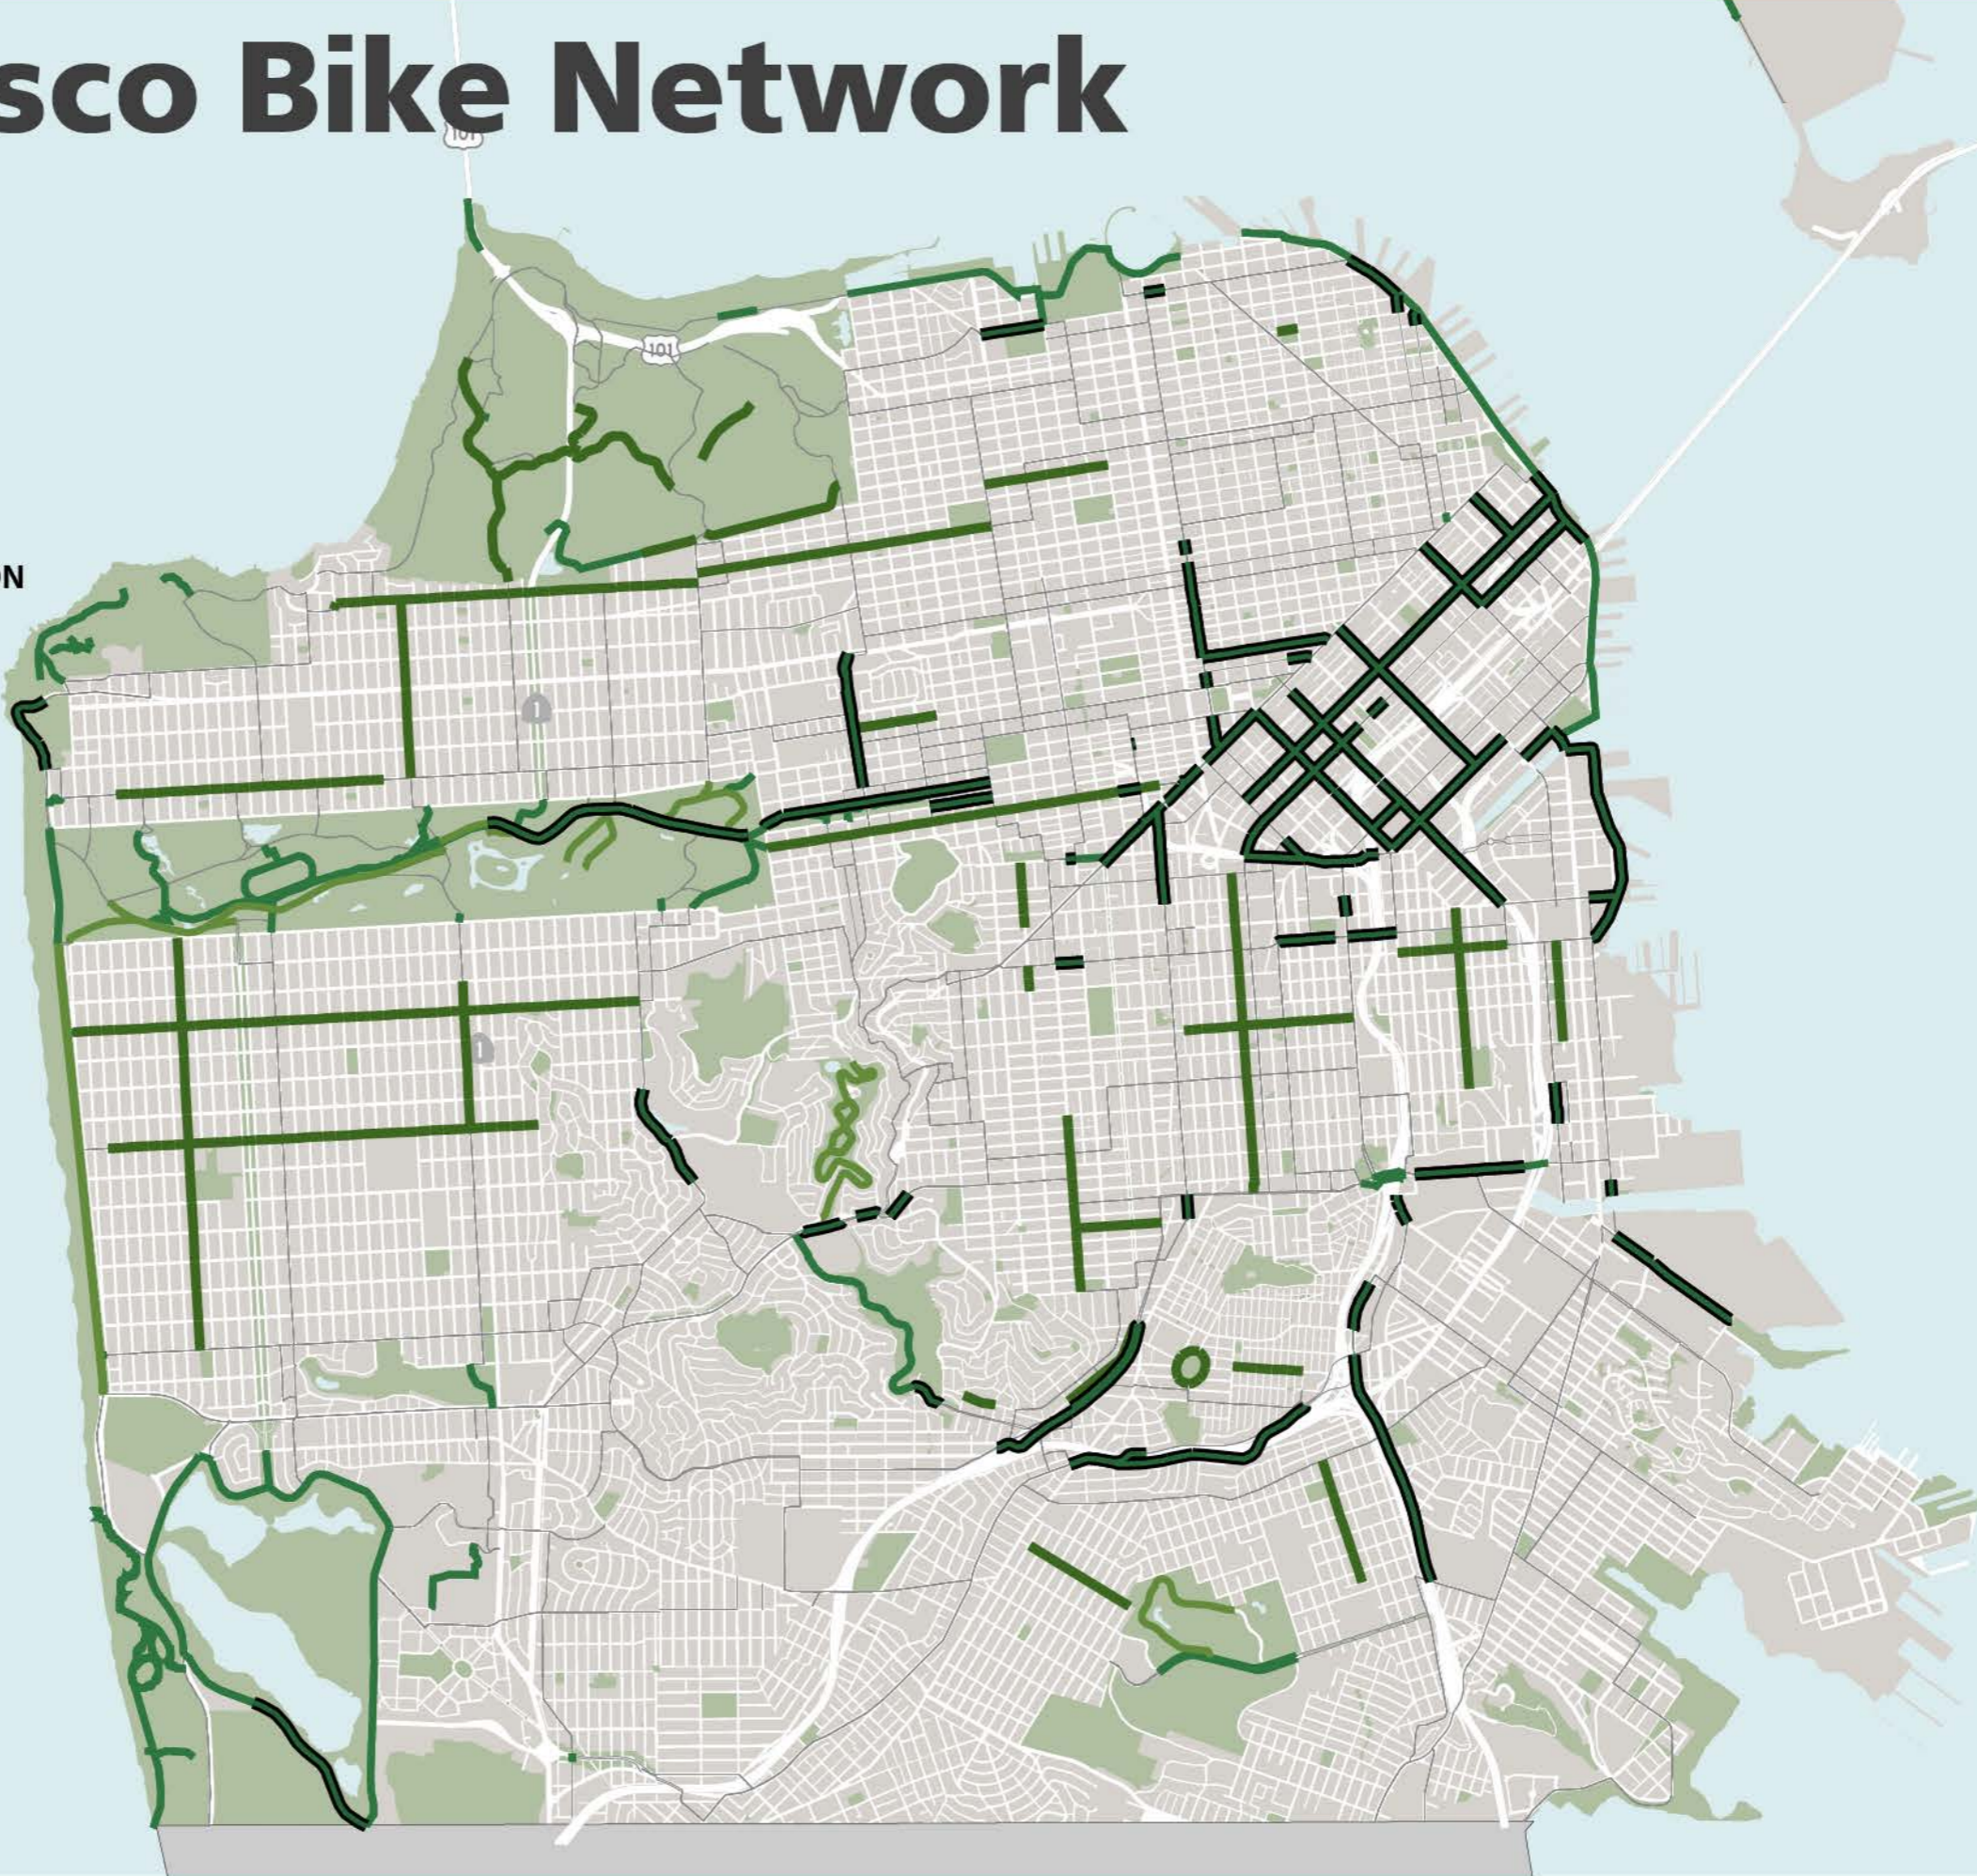

San Francisco Bike Network 2020

- BIKE LANE OR ROUTE
- STREET WITH TRAFFIC RESTRICTION
- SHARED PATH
- SLOW STREETS
- PROTECTED BIKEWAY