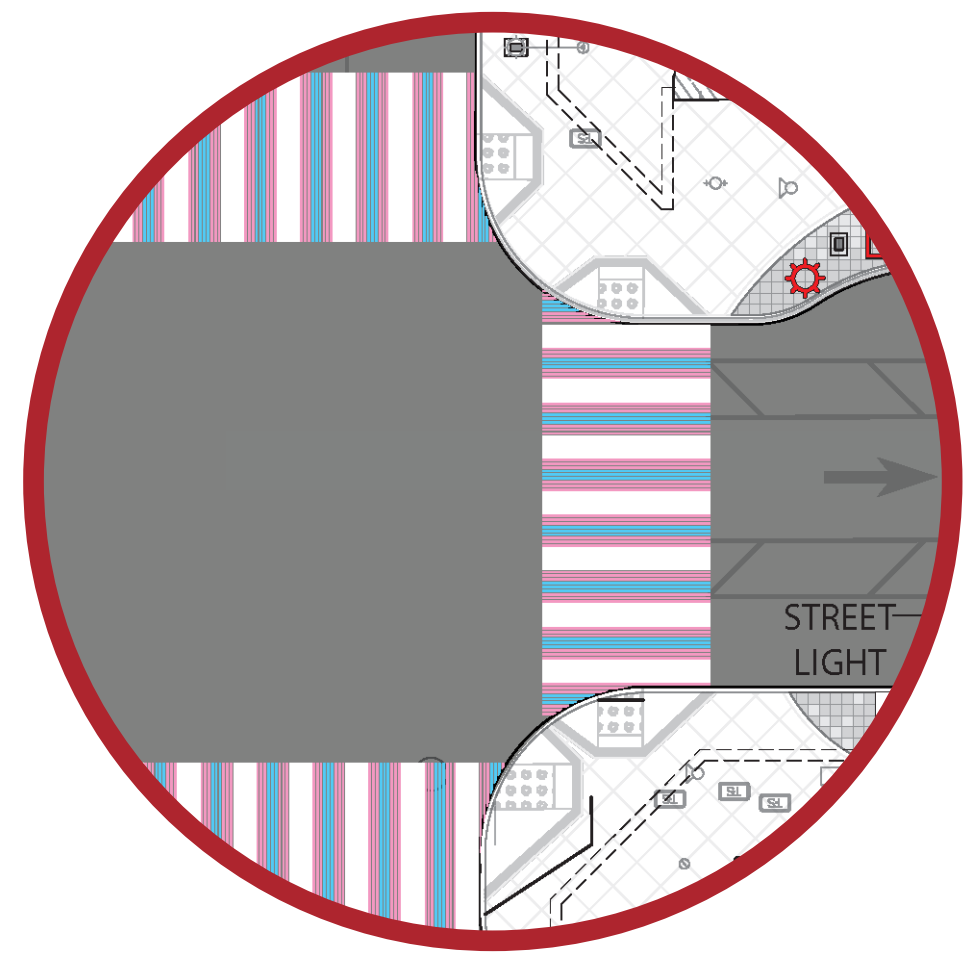

# Safer Taylor + 6th | TRANSGENDER IDENTITY

CUBES

DECORATIVE CROSSWALKS

PAINTED LIGHT POLES

## IDENTITY MARKERS ALONG TAYLOR AND 6TH IN COMPTON'S TRANSGENDER DISTRICT