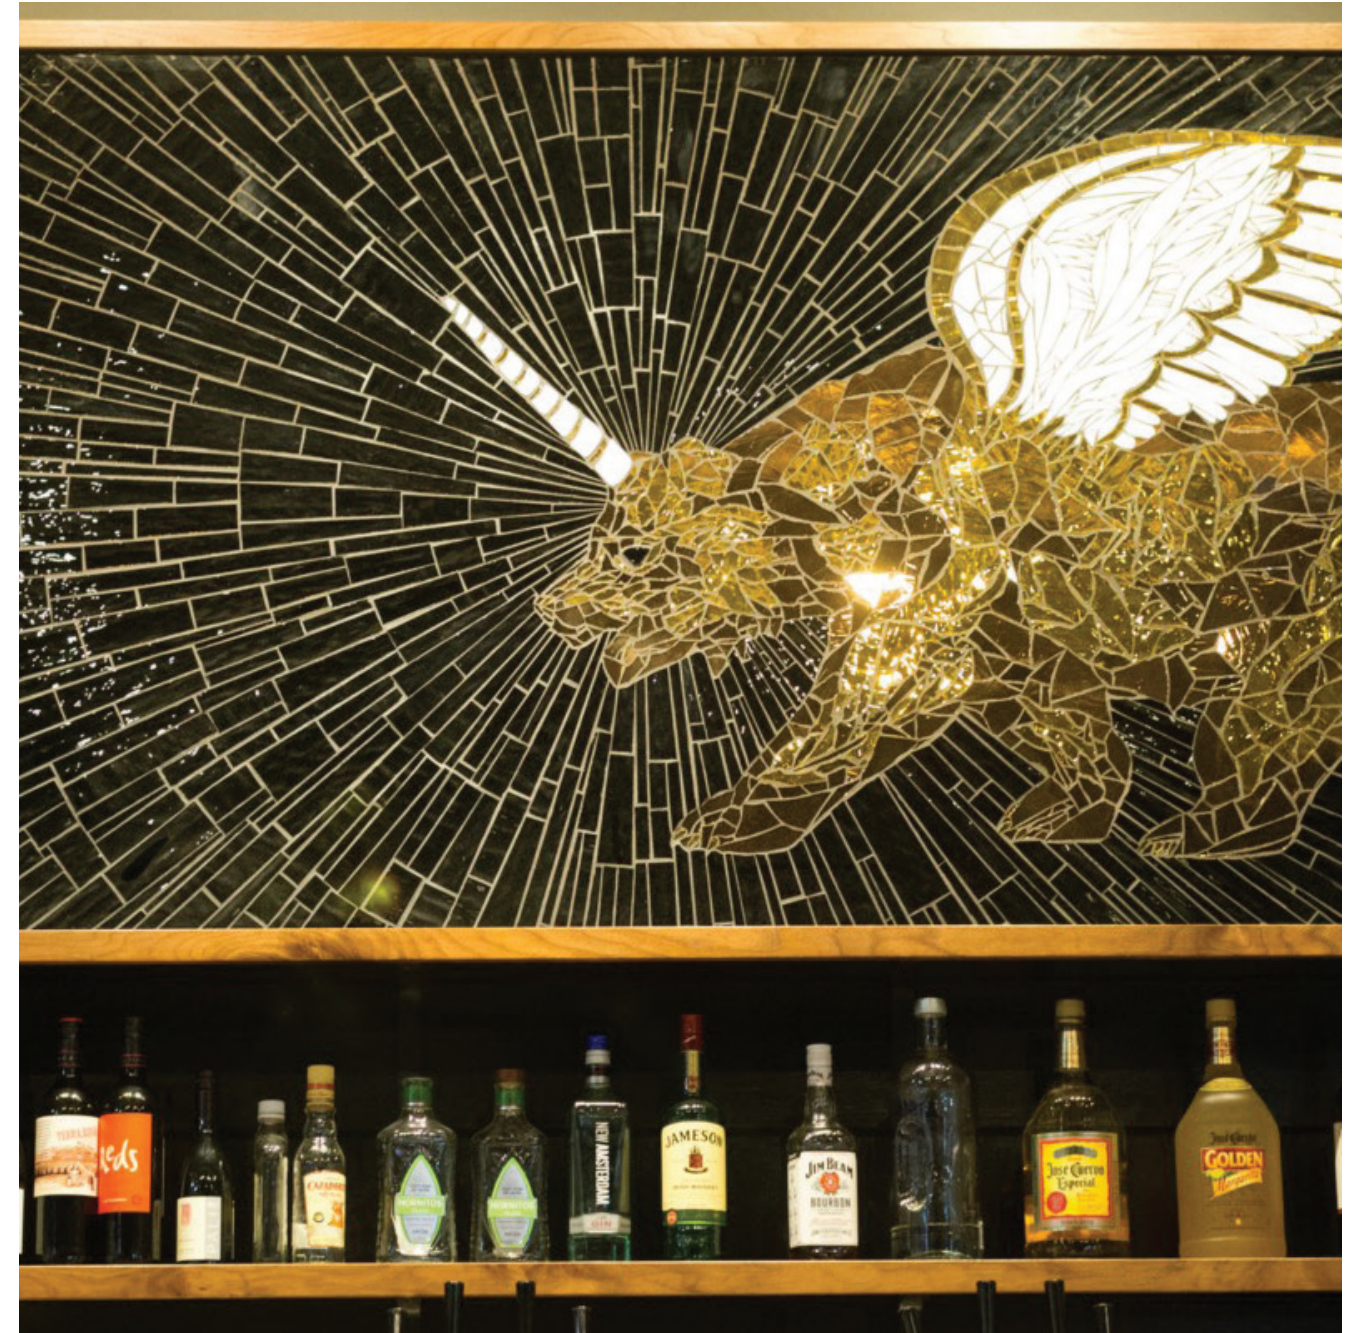

# Safer Taylor | NEIGHBORHOOD VIBRANCY

# Safer Taylor + 6th | TRANSGENDER IDENTITY

CUBES

DECORATIVE CROSSWALKS

PAINTED LIGHT POLES

## IDENTITY MARKERS ALONG TAYLOR AND 6TH IN COMPTON'S TRANSGENDER DISTRICT