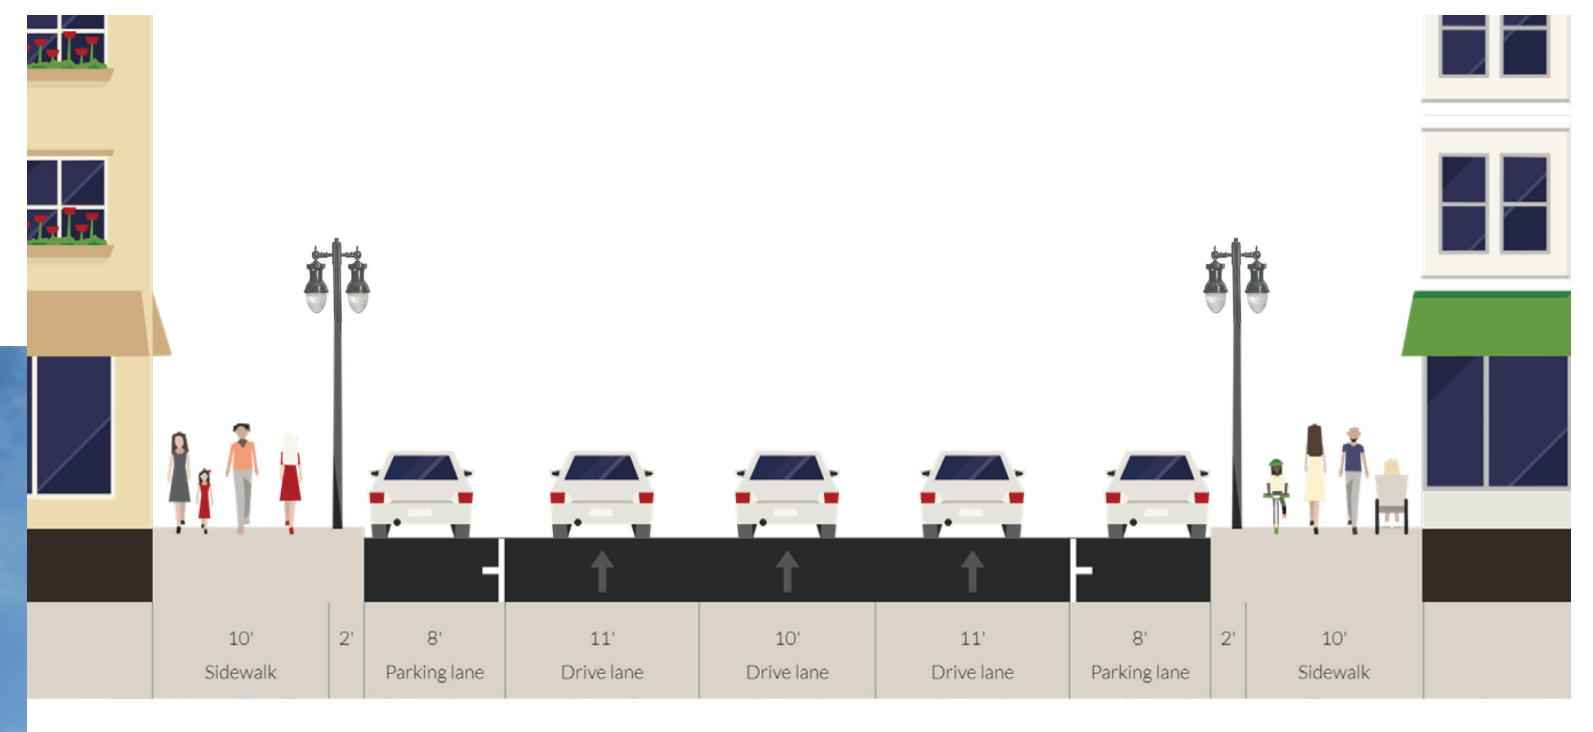

Safer Taylor | BEFORE & AFTER

BEFORE