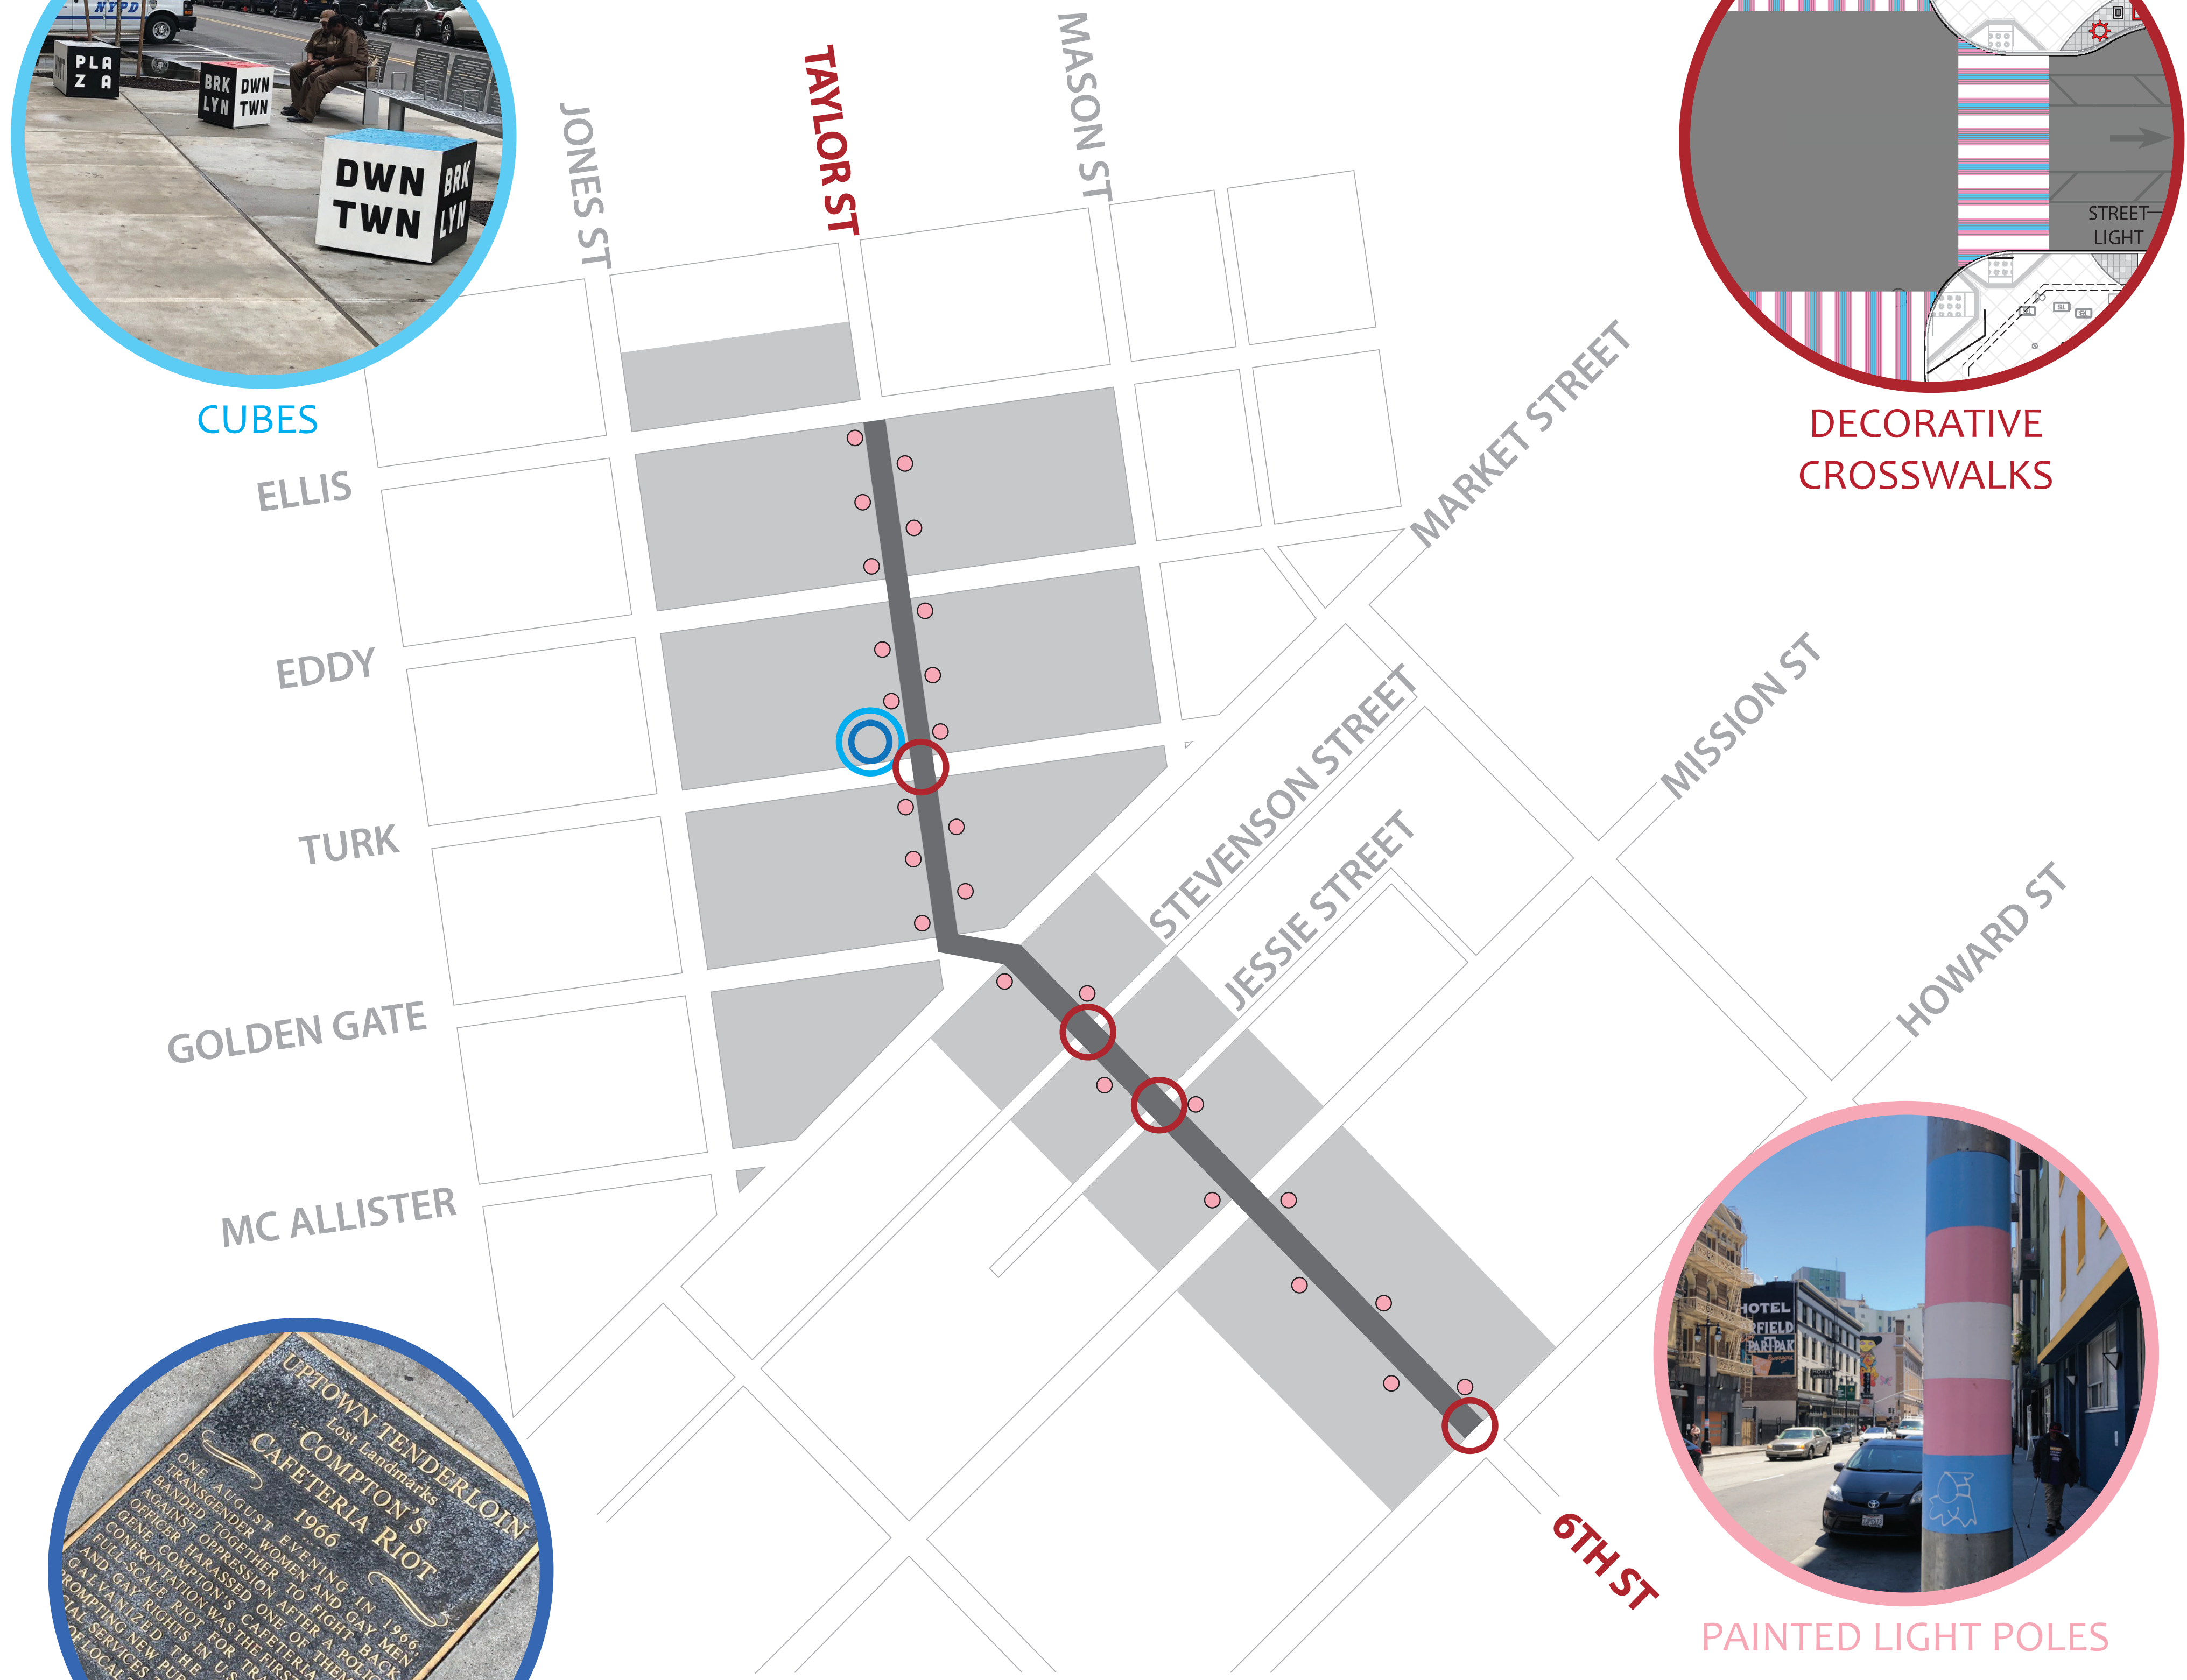

# Safer Taylor | NEIGHBORHOOD VIBRANCY

# Safer Taylor + 6th | TRANSGENDER IDENTITY

CUBES

DECORATIVE CROSSWALKS

PAINTED LIGHT POLES

## IDENTITY MARKERS ALONG TAYLOR AND 6TH IN COMPTON'S TRANSGENDER DISTRICT

# Safer Taylor | BEFORE & AFTER

BEFORE

AFTER