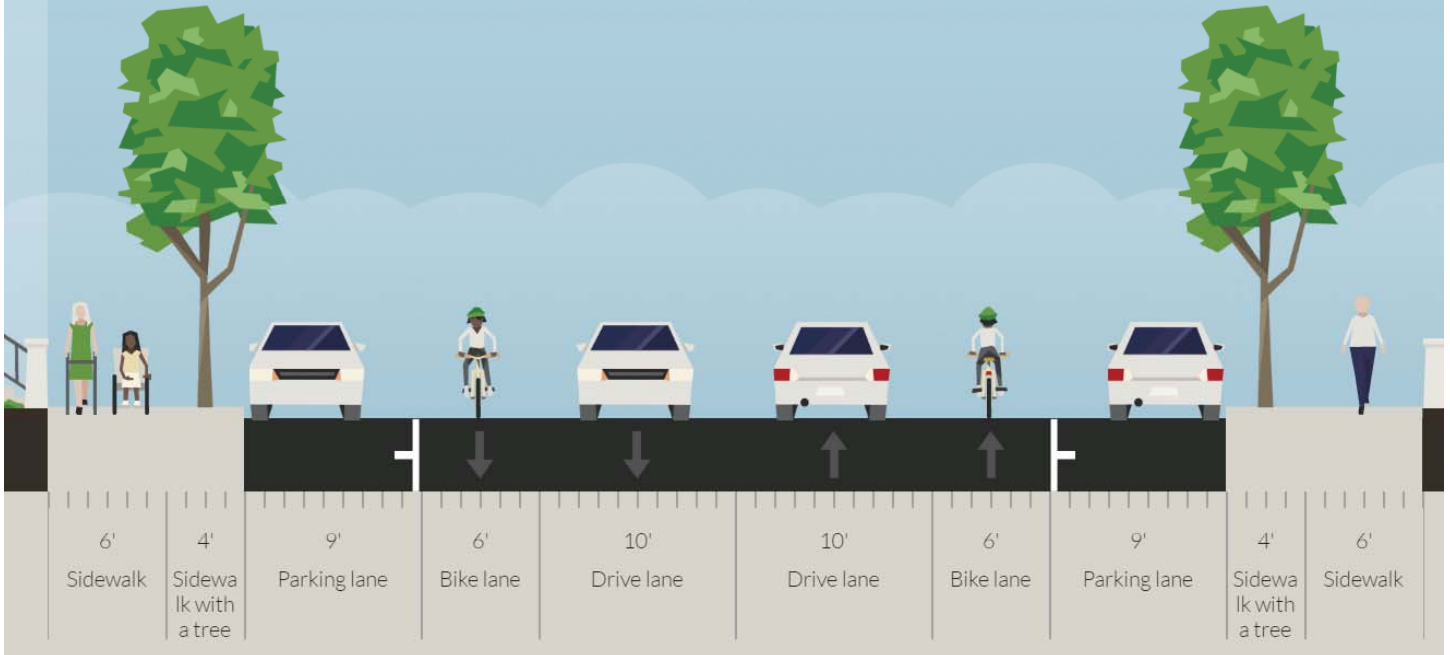

Vicente Proposed (17th Ave to 18th Ave)

70' width ▾ · A few seconds ago

Vicente Existing (17th Ave to 18th Ave)

70' width ▾ · A few seconds ago

Vicente Proposed (20th Ave to 35th Ave)

70' width ▾ · A few minutes ago

Vicente Existing (20th Ave to 35th Ave)

70' width ▾ · A few minutes ago

Vicente Proposed (22nd Ave to 24th Ave)

70' width ▾ · A few seconds ago

Vicente Existing (22nd Ave to 24th Ave)

70' width ▾ · A few seconds ago

Feinstein Proposed School Drop-Off

70' width ▾ · Feb 6

Feinstein Existing School Drop-Off

70' width ▾ · Mar 9

Vicente Proposed (35th Ave to Great Hwy)

76' width - A few minutes ago

Vicente Existing (35th Ave to Great Hwy)

76' width - A few minutes ago

Vicente Proposed (44th-46th Avenue)

76' width ▾ · Today at 14:04

Vicente Existing (44th-46th Avenue)

76' width ▾ · A few seconds ago

Vicente Proposed (44th-46th Avenue)

76' width ▾ · Today at 14:04