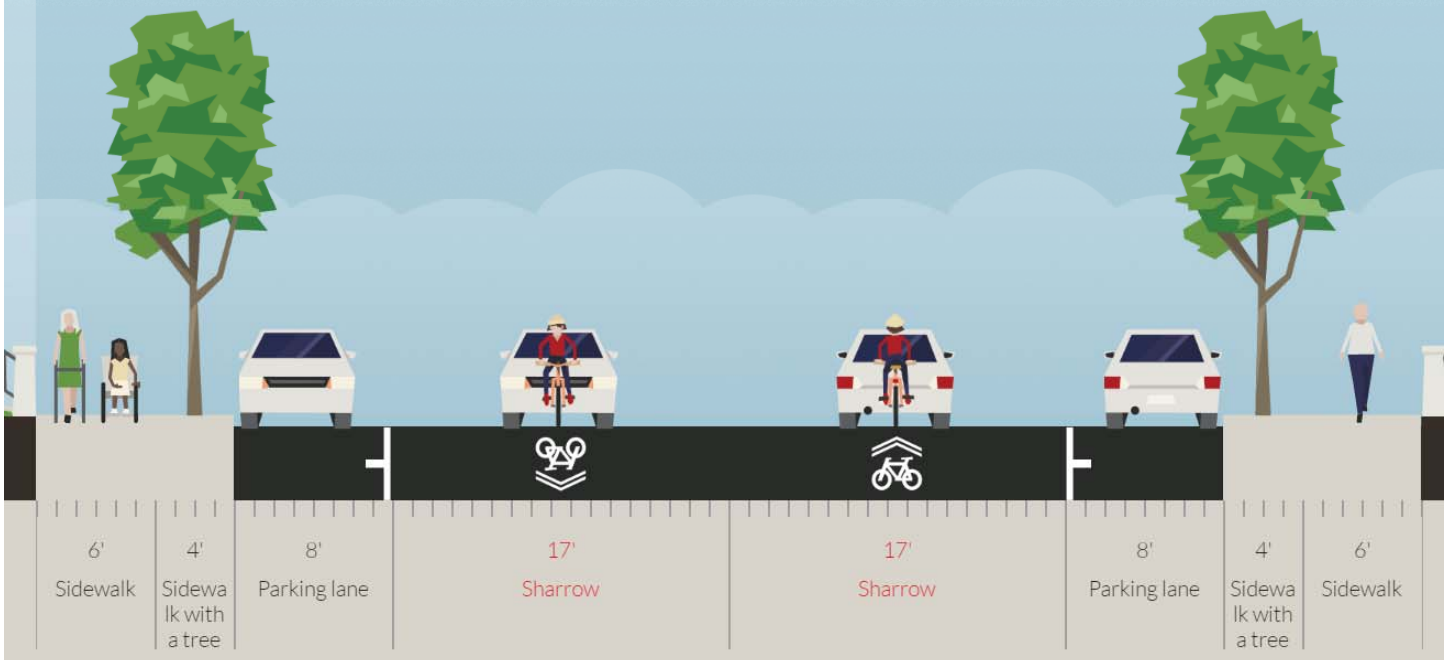

Vicente Proposed (17th Ave to 18th Ave)

70' width ▾ · A few seconds ago

Vicente Existing (17th Ave to 18th Ave)

70' width ▾ · A few seconds ago

Vicente Proposed (20th Ave to 35th Ave)

70' width ▾ · A few minutes ago

Vicente Existing (20th Ave to 35th Ave)

70' width ▾ · A few minutes ago

Vicente Proposed (22nd Ave to 24th Ave)

70' width ▾ · A few seconds ago

Vicente Existing (22nd Ave to 24th Ave)

70' width ▾ · A few seconds ago

Feinstein Proposed School Drop-Off

70' width ▾ · Feb 6

Feinstein Existing School Drop-Off

70' width ▾ · Mar 9

Vicente Proposed (35th Ave to Great Hwy)

76' width - A few minutes ago

Vicente Existing (35th Ave to Great Hwy)

Vicente Existing (44th-46th Avenue)

76' width ▾ · A few seconds ago