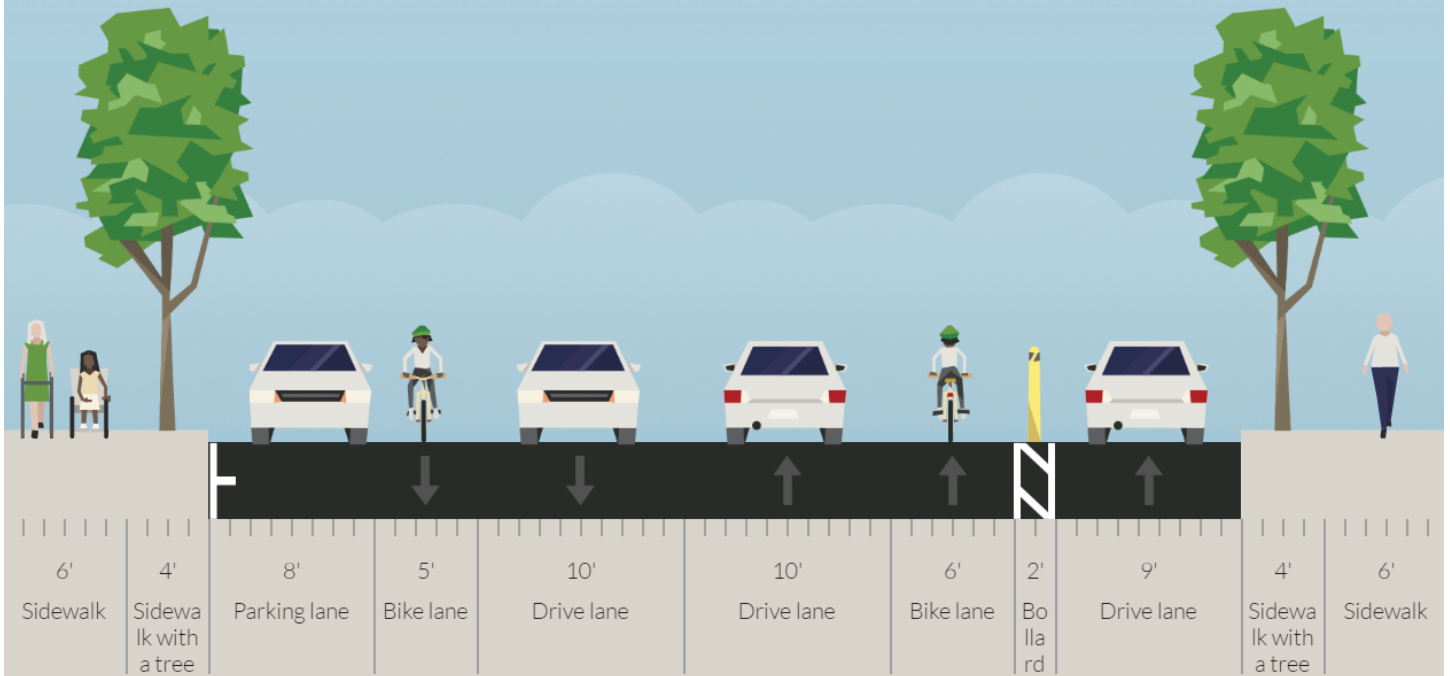

Vicente Proposed (17th Ave to 18th Ave)

70' width ▾ · A few seconds ago

Vicente Existing (17th Ave to 18th Ave)

70' width ▾ · A few seconds ago

Vicente Proposed (20th Ave to 35th Ave)

70' width ▾ · A few minutes ago

Vicente Existing (20th Ave to 35th Ave)

70' width ▾ · A few minutes ago

Vicente Proposed (22nd Ave to 24th Ave)

70' width ▾ · A few seconds ago

Vicente Existing (22nd Ave to 24th Ave)

70' width ▾ · A few seconds ago

Feinstein Proposed School Drop-Off

70' width ▾ · Feb 6

Feinstein Existing School Drop-Off

70' width ▾ · Mar 9

Vicente Proposed (35th Ave to Great Hwy)

76' width - A few minutes ago

Vicente Existing (35th Ave to Great Hwy)

76' width - A few minutes ago

Vicente Proposed (44th-46th Avenue)

76' width ▾ · Today at 14:04

Vicente Existing (44th-46th Avenue)

76' width ▾ · A few seconds ago

Vicente Proposed (44th-46th Avenue)

76' width ▾ · Today at 14:04