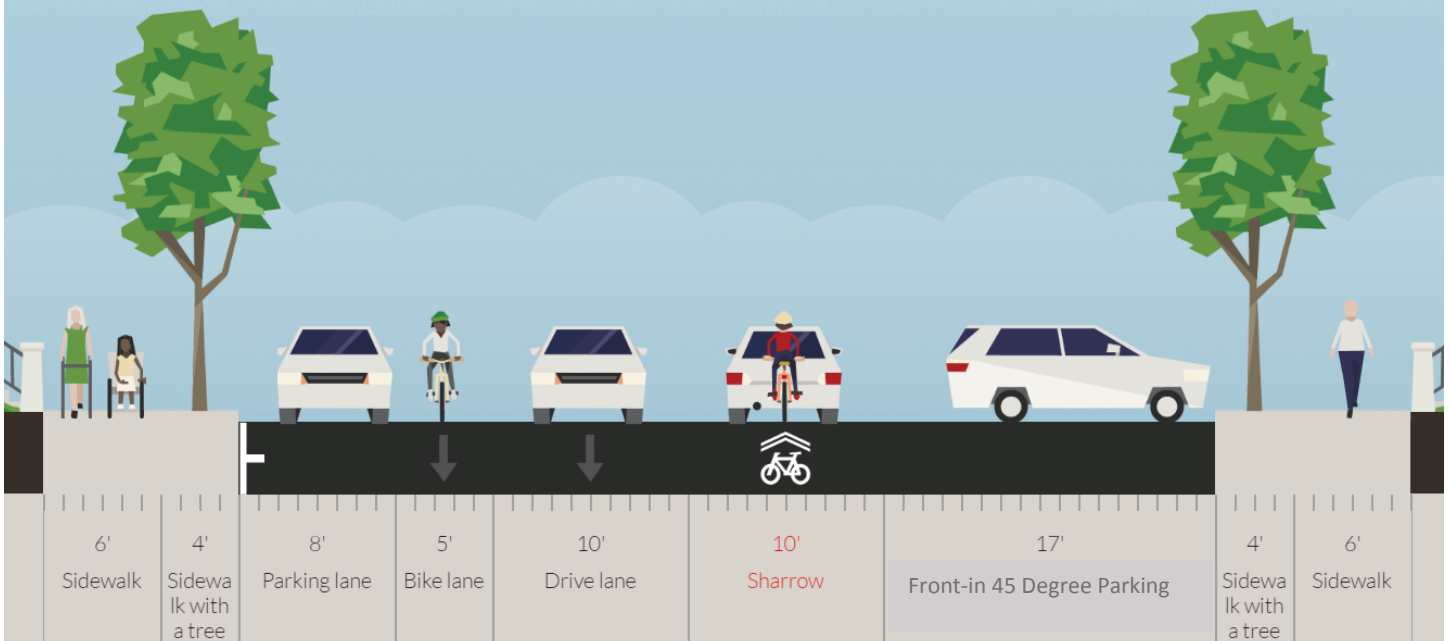

Vicente Proposed (17th Ave to 18th Ave)

70' width ▾ · A few seconds ago

Vicente Existing (17th Ave to 18th Ave)

70' width ▾ · A few seconds ago

Vicente Proposed (20th Ave to 35th Ave)

70' width ▾ · A few minutes ago

Vicente Existing (20th Ave to 35th Ave)

70' width ▾ · A few minutes ago

Vicente Proposed (22nd Ave to 24th Ave)

70' width ▾ · A few seconds ago

Vicente Existing (22nd Ave to 24th Ave)

70' width ▾ · A few seconds ago

Feinstein Proposed School Drop-Off

70' width ▾ · Feb 6

Feinstein Existing School Drop-Off

70' width ▾ · Mar 9

Vicente Proposed (35th Ave to Great Hwy)

76' width - A few minutes ago

Vicente Existing (35th Ave to Great Hwy)

76' width - A few minutes ago

Vicente Proposed (44th-46th Avenue)

76' width ▾ · Today at 14:04

Vicente Existing (44th-46th Avenue)

76' width ▾ · A few seconds ago

Vicente Proposed (44th-46th Avenue)

76' width ▾ · Today at 14:04