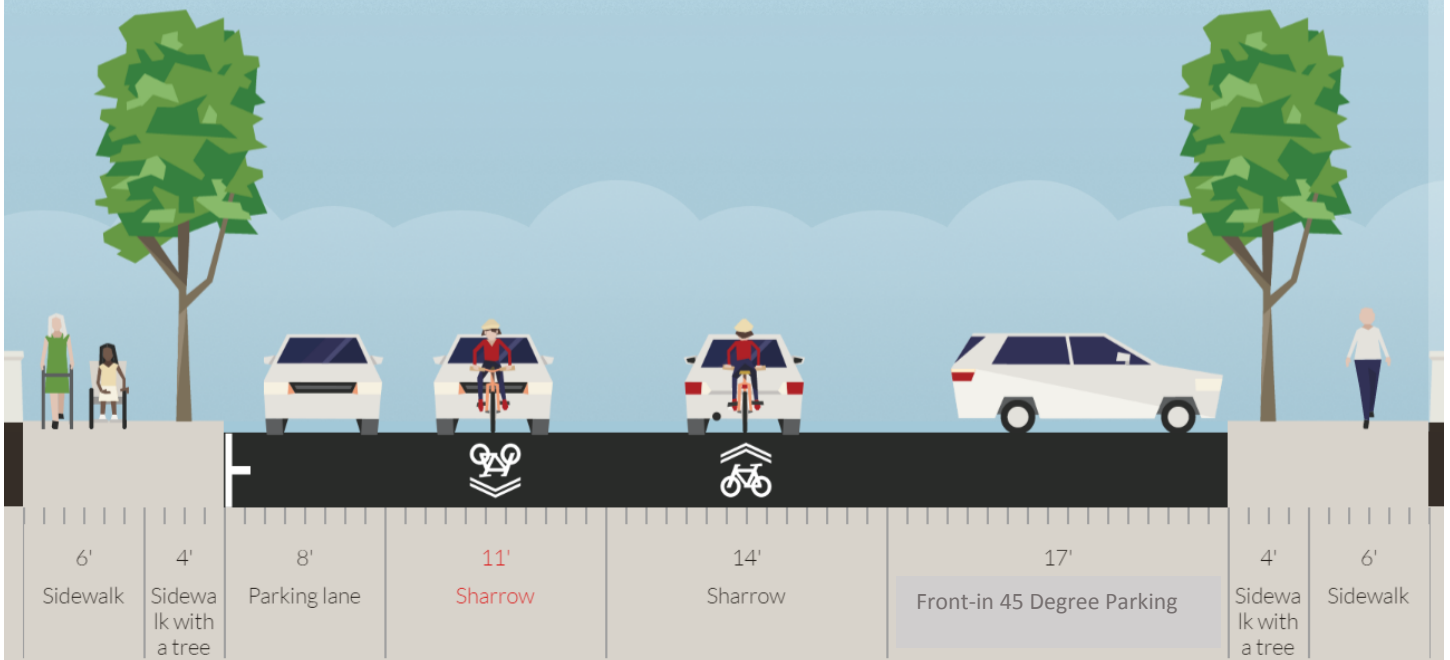

Vicente Proposed (17th Ave to 18th Ave)

70' width ▾ · A few seconds ago

Vicente Existing (17th Ave to 18th Ave)

70' width ▾ · A few seconds ago

Vicente Proposed (20th Ave to 35th Ave)

70' width ▾ · A few minutes ago

Vicente Existing (20th Ave to 35th Ave)

70' width ▾ · A few minutes ago

Vicente Proposed (22nd Ave to 24th Ave)

70' width ▾ · A few seconds ago

Vicente Existing (22nd Ave to 24th Ave)

70' width ▾ · A few seconds ago

Feinstein Proposed School Drop-Off

70' width ▾ · Feb 6

Feinstein Existing School Drop-Off

70' width ▾ · Mar 9

Vicente Proposed (35th Ave to Great Hwy)

76' width - A few minutes ago

Vicente Existing (35th Ave to Great Hwy)

Vicente Existing (44th-46th Avenue)

76' width ▾ · A few seconds ago