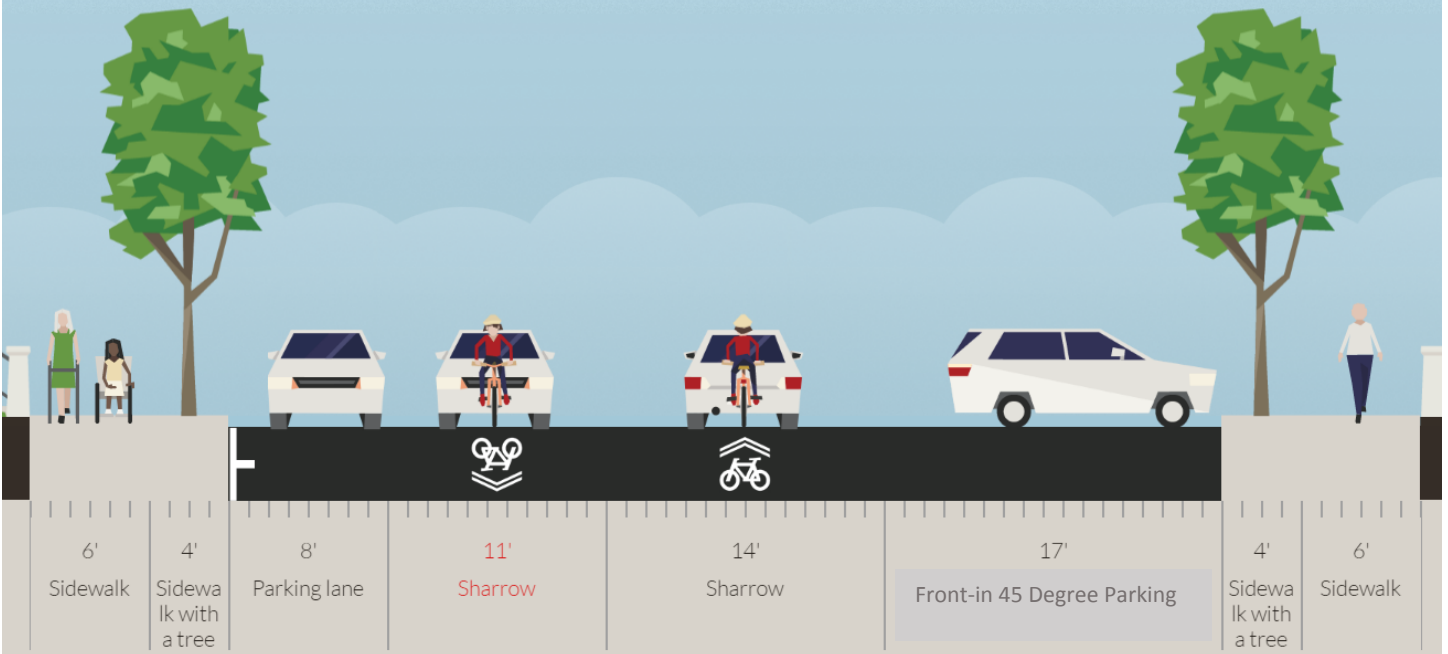

Vicente Proposed (17th Ave to 18th Ave)

70' width ▾ · A few seconds ago

Vicente Existing (17th Ave to 18th Ave)

70' width ▾ · A few seconds ago

Vicente Proposed (20th Ave to 35th Ave)

70' width ▾ · A few minutes ago

Vicente Existing (20th Ave to 35th Ave)

70' width ▾ · A few minutes ago

Vicente Proposed (22nd Ave to 24th Ave)

70' width ▾ · A few seconds ago

Vicente Existing (22nd Ave to 24th Ave)

70' width ▾ · A few seconds ago

Feinstein Proposed School Drop-Off

70' width ▾ · Feb 6

Feinstein Existing School Drop-Off

70' width ▾ · Mar 9

Vicente Proposed (35th Ave to Great Hwy)

76' width - A few minutes ago

Vicente Existing (35th Ave to Great Hwy)

76' width - A few minutes ago

Vicente Proposed (44th-46th Avenue)

76' width ▾ · Today at 14:04

Vicente Existing (44th-46th Avenue)

76' width ▾ · A few seconds ago

Vicente Proposed (44th-46th Avenue)

76' width ▾ · Today at 14:04