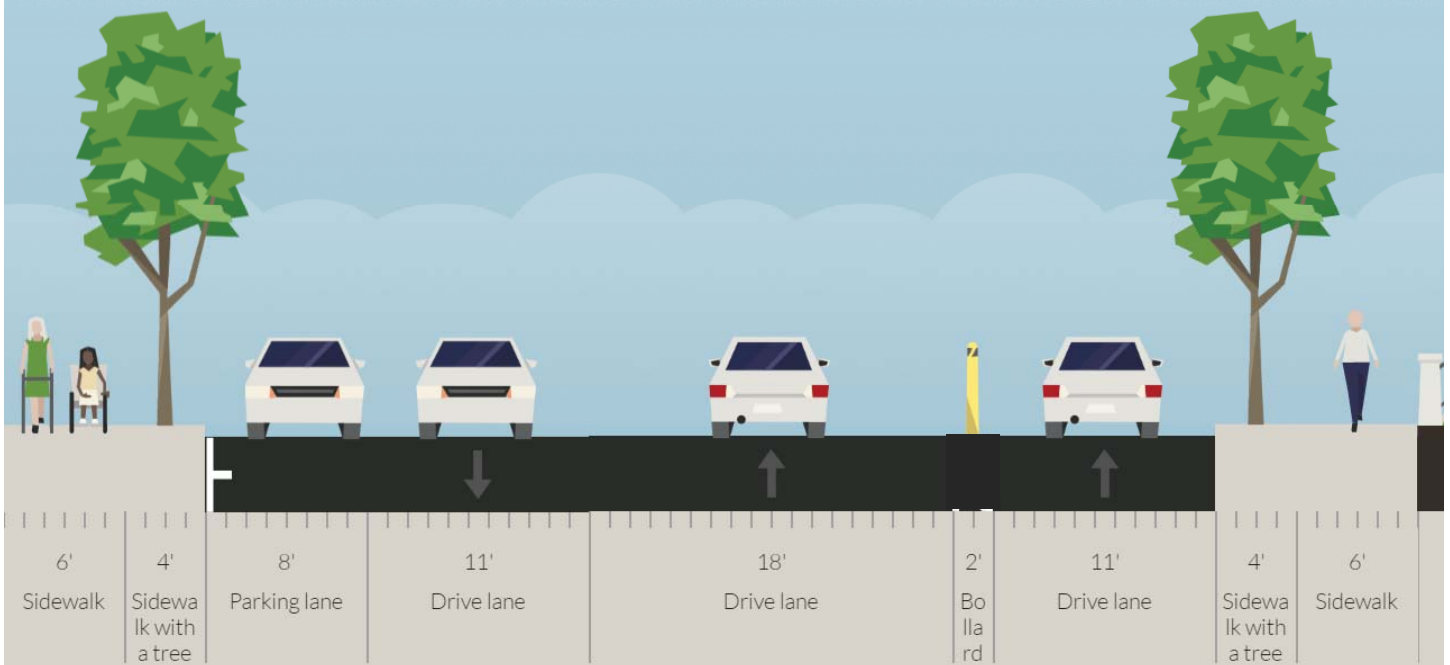

Vicente Proposed (17th Ave to 18th Ave)

70' width ▾ · A few seconds ago

Vicente Existing (17th Ave to 18th Ave)

70' width ▾ · A few seconds ago

Vicente Proposed (20th Ave to 35th Ave)

70' width ▾ · A few minutes ago

Vicente Existing (20th Ave to 35th Ave)

70' width ▾ · A few minutes ago

Vicente Proposed (22nd Ave to 24th Ave)

70' width ▾ · A few seconds ago

Vicente Existing (22nd Ave to 24th Ave)

70' width ▾ · A few seconds ago

Feinstein Proposed School Drop-Off

70' width ▾ · Feb 6

Feinstein Existing School Drop-Off

70' width ▾ · Mar 9

Vicente Proposed (35th Ave to Great Hwy)

76' width - A few minutes ago

Vicente Existing (35th Ave to Great Hwy)

76' width - A few minutes ago

Vicente Proposed (44th-46th Avenue)

76' width ▾ · Today at 14:04

Vicente Existing (44th-46th Avenue)

76' width ▾ · A few seconds ago

Vicente Proposed (44th-46th Avenue)

76' width ▾ · Today at 14:04