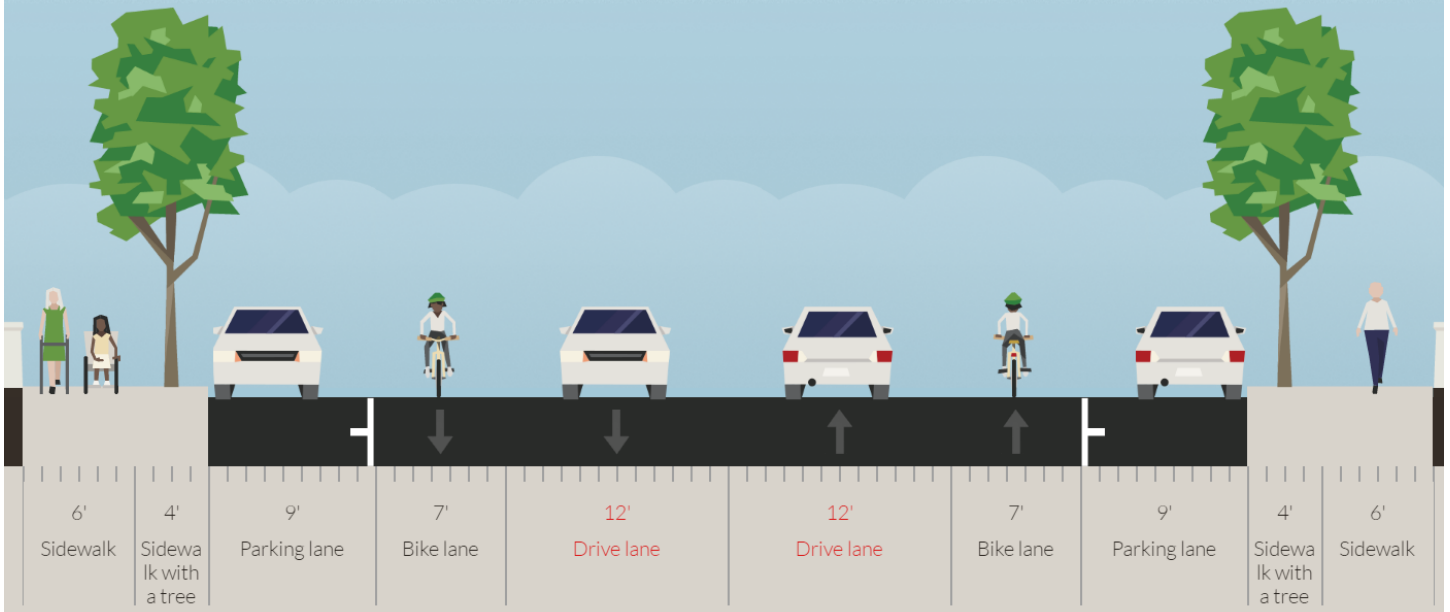

Vicente Existing (20th Ave to 35th Ave)

70' width ▾ · A few minutes ago

Vicente Proposed (22nd Ave to 24th Ave)

70' width ▾ · A few seconds ago

Vicente Existing (22nd Ave to 24th Ave)

70' width ▾ · A few seconds ago

Feinstein Proposed School Drop-Off

70' width ▾ · Feb 6

Feinstein Existing School Drop-Off

70' width ▾ · Mar 9

Vicente Proposed (35th Ave to Great Hwy)

76' width - A few minutes ago

Vicente Existing (35th Ave to Great Hwy)

76' width - A few minutes ago

Vicente Proposed (44th-46th Avenue)

76' width ▾ · Today at 14:04

Vicente Existing (44th-46th Avenue)

76' width ▾ · A few seconds ago

Vicente Proposed (44th-46th Avenue)

76' width ▾ · Today at 14:04

Vicente Existing (44th-46th Avenue)

76' width ▾ · A few seconds ago