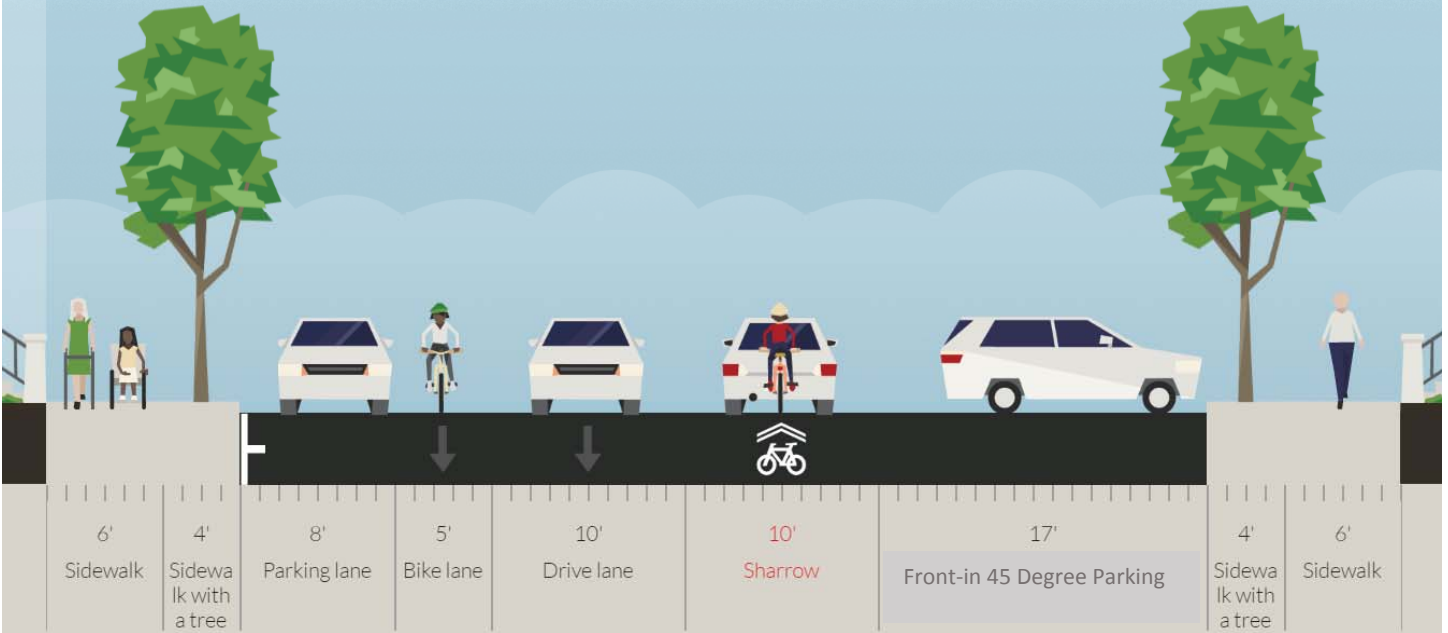

Vicente Proposed (17th Ave to 18th Ave)

70' width ▾ · A few seconds ago

Vicente Existing (17th Ave to 18th Ave)

70' width ▾ · A few seconds ago

Vicente Proposed (20th Ave to 35th Ave)

70' width ▾ · A few minutes ago

Vicente Existing (20th Ave to 35th Ave)

70' width ▾ · A few minutes ago

Vicente Proposed (22nd Ave to 24th Ave)

70' width ▾ · A few seconds ago

Vicente Existing (22nd Ave to 24th Ave)

70' width ▾ · A few seconds ago

Feinstein Proposed School Drop-Off

70' width ▾ · Feb 6

Feinstein Existing School Drop-Off

70' width ▾ · Mar 9

Vicente Proposed (35th Ave to Great Hwy)

76' width - A few minutes ago

Vicente Existing (35th Ave to Great Hwy)

76' width - A few minutes ago

Vicente Proposed (44th-46th Avenue)

76' width ▾ · Today at 14:04

Vicente Existing (44th-46th Avenue)

76' width ▾ · A few seconds ago

Vicente Proposed (44th-46th Avenue)

76' width ▾ · Today at 14:04