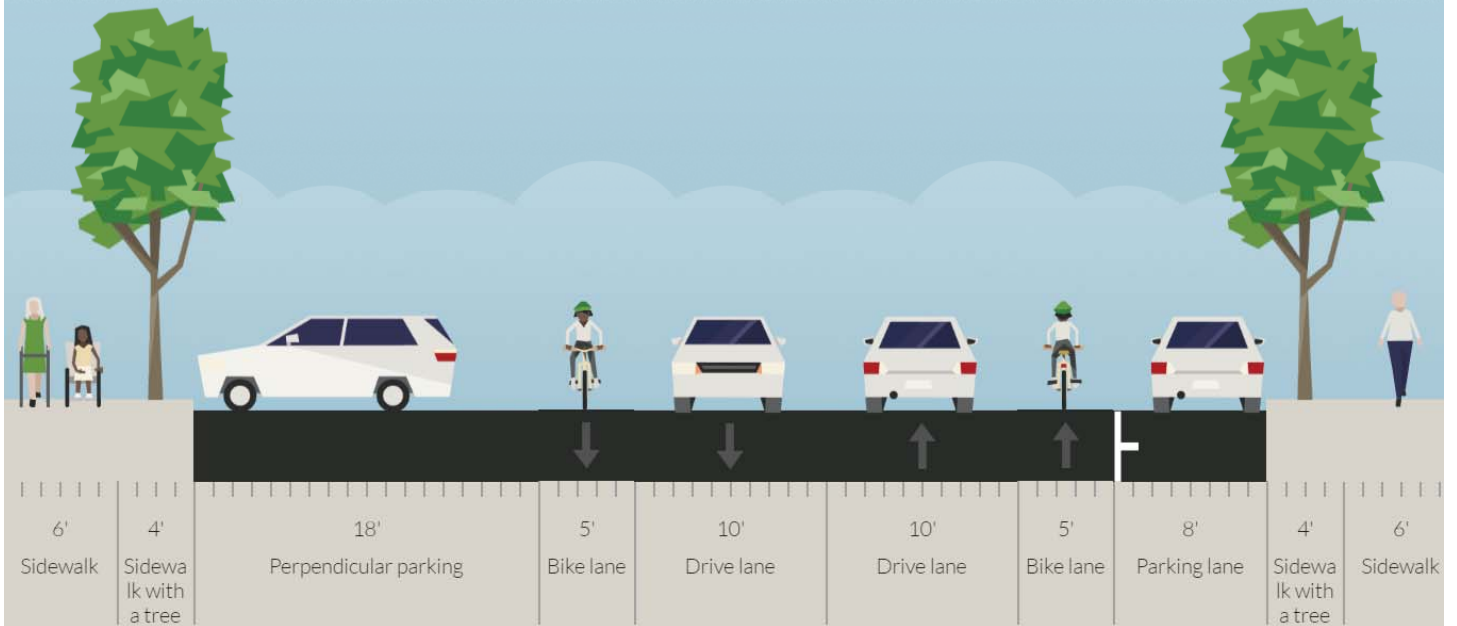

Feinstein Proposed School Drop-Off

70' width ▾ · Feb 6

Feinstein Existing School Drop-Off

70' width ▾ · Mar 9

Vicente Proposed (35th Ave to Great Hwy)

76' width - A few minutes ago

Vicente Existing (35th Ave to Great Hwy)

76' width - A few minutes ago

Vicente Proposed (44th-46th Avenue)

76' width ▾ · Today at 14:04

Vicente Existing (44th-46th Avenue)

76' width ▾ · A few seconds ago

Vicente Proposed (44th-46th Avenue)

76' width ▾ · Today at 14:04

Vicente Existing (44th-46th Avenue)

76' width ▾ · A few seconds ago