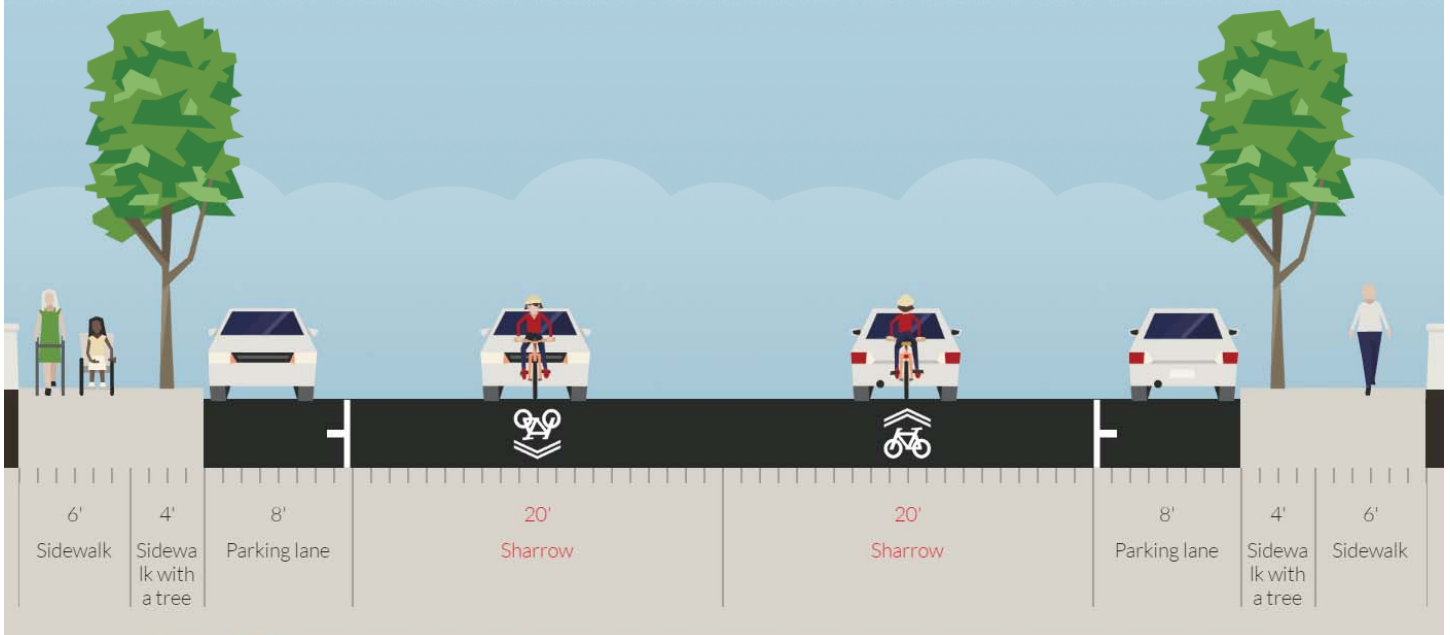

Vicente Existing (20th Ave to 35th Ave)

70' width ▾ · A few minutes ago

Vicente Proposed (22nd Ave to 24th Ave)

70' width ▾ · A few seconds ago

Vicente Existing (22nd Ave to 24th Ave)

70' width ▾ · A few seconds ago

Feinstein Proposed School Drop-Off

70' width ▾ · Feb 6

Feinstein Existing School Drop-Off

70' width ▾ · Mar 9

Vicente Proposed (35th Ave to Great Hwy)

76' width - A few minutes ago

Vicente Existing (35th Ave to Great Hwy)

76' width - A few minutes ago

Vicente Proposed (44th-46th Avenue)

76' width ▾ · Today at 14:04

Vicente Existing (44th-46th Avenue)

76' width ▾ · A few seconds ago

Vicente Proposed (44th-46th Avenue)

76' width ▾ · Today at 14:04

Vicente Existing (44th-46th Avenue)

76' width ▾ · A few seconds ago