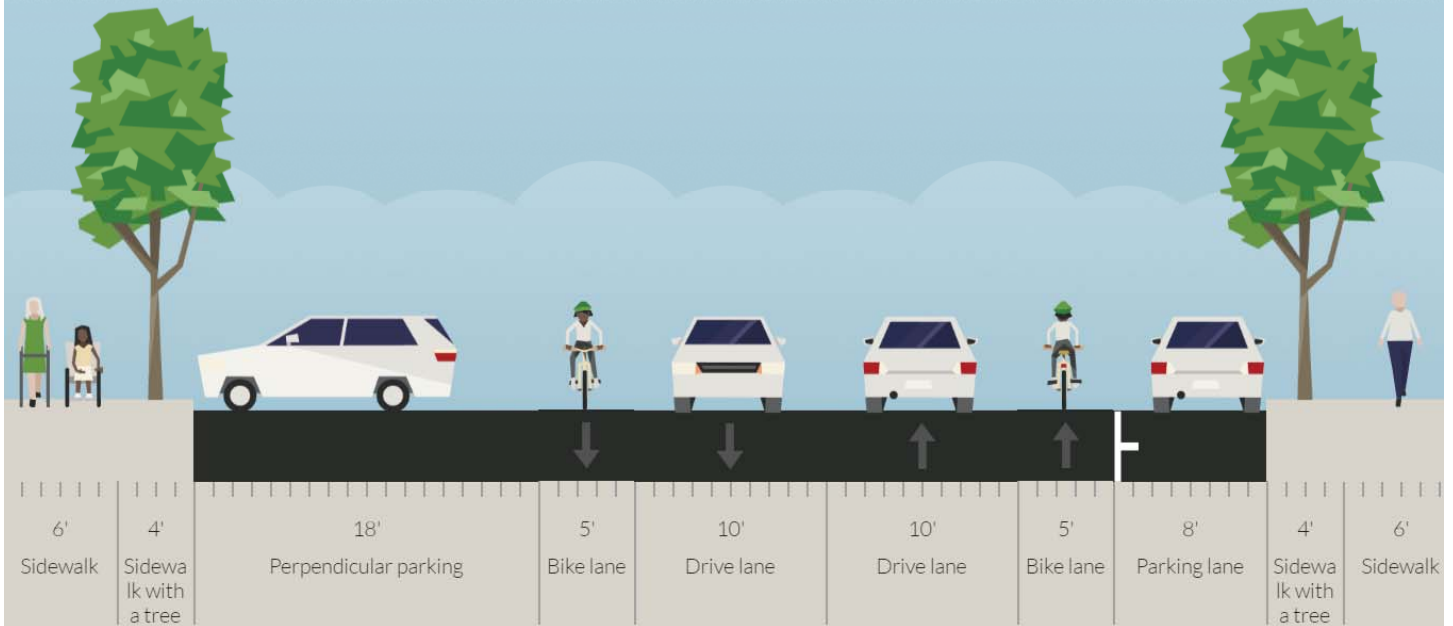

Feinstein Proposed School Drop-Off

70' width ▾ · Feb 6

Feinstein Existing School Drop-Off

70' width ▾ · Mar 9

Vicente Proposed (35th Ave to Great Hwy)

76' width - A few minutes ago

Vicente Existing (35th Ave to Great Hwy)

76' width - A few minutes ago

Vicente Proposed (44th-46th Avenue)

76' width ▾ · Today at 14:04

Vicente Existing (44th-46th Avenue)

76' width ▾ · A few seconds ago

Vicente Proposed (44th-46th Avenue)

76' width ▾ · Today at 14:04

Vicente Existing (44th-46th Avenue)

76' width ▾ · A few seconds ago