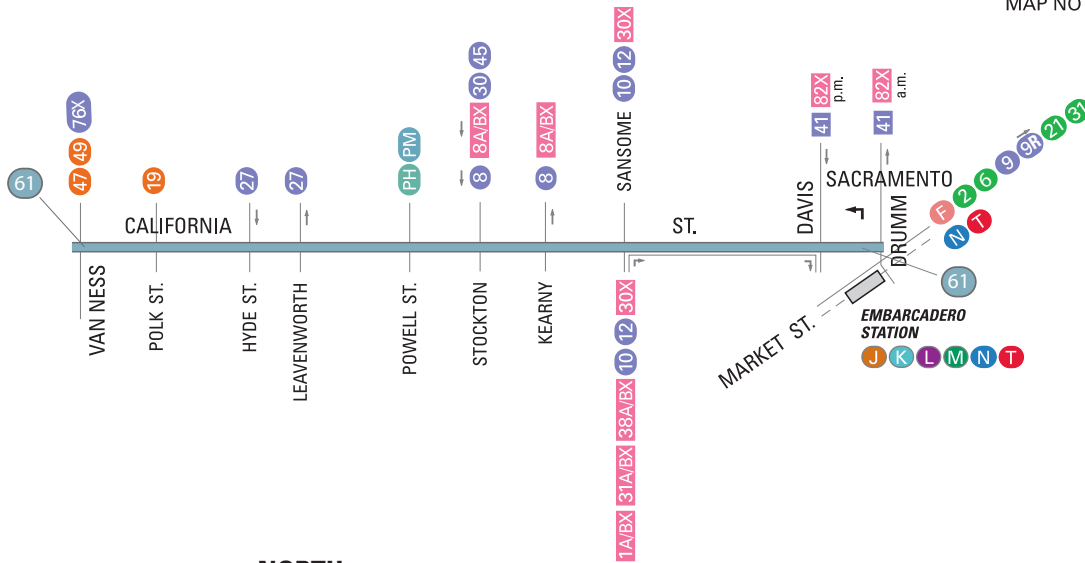

**SFMTA**  
Municipal  
Transportation  
Agency

# LINE 61 CALIFORNIA

effective 8/12/2017

MAP NOT TO SCALE

**NORTH**

	Terminal
	Local service
	Connecting Muni service
	Express service
	Station
	Weekday approximately 7-9 a.m. and 4-6 p.m.

WEEKENDS AND HOLIDAYS ONLY

## SERVICE AREA