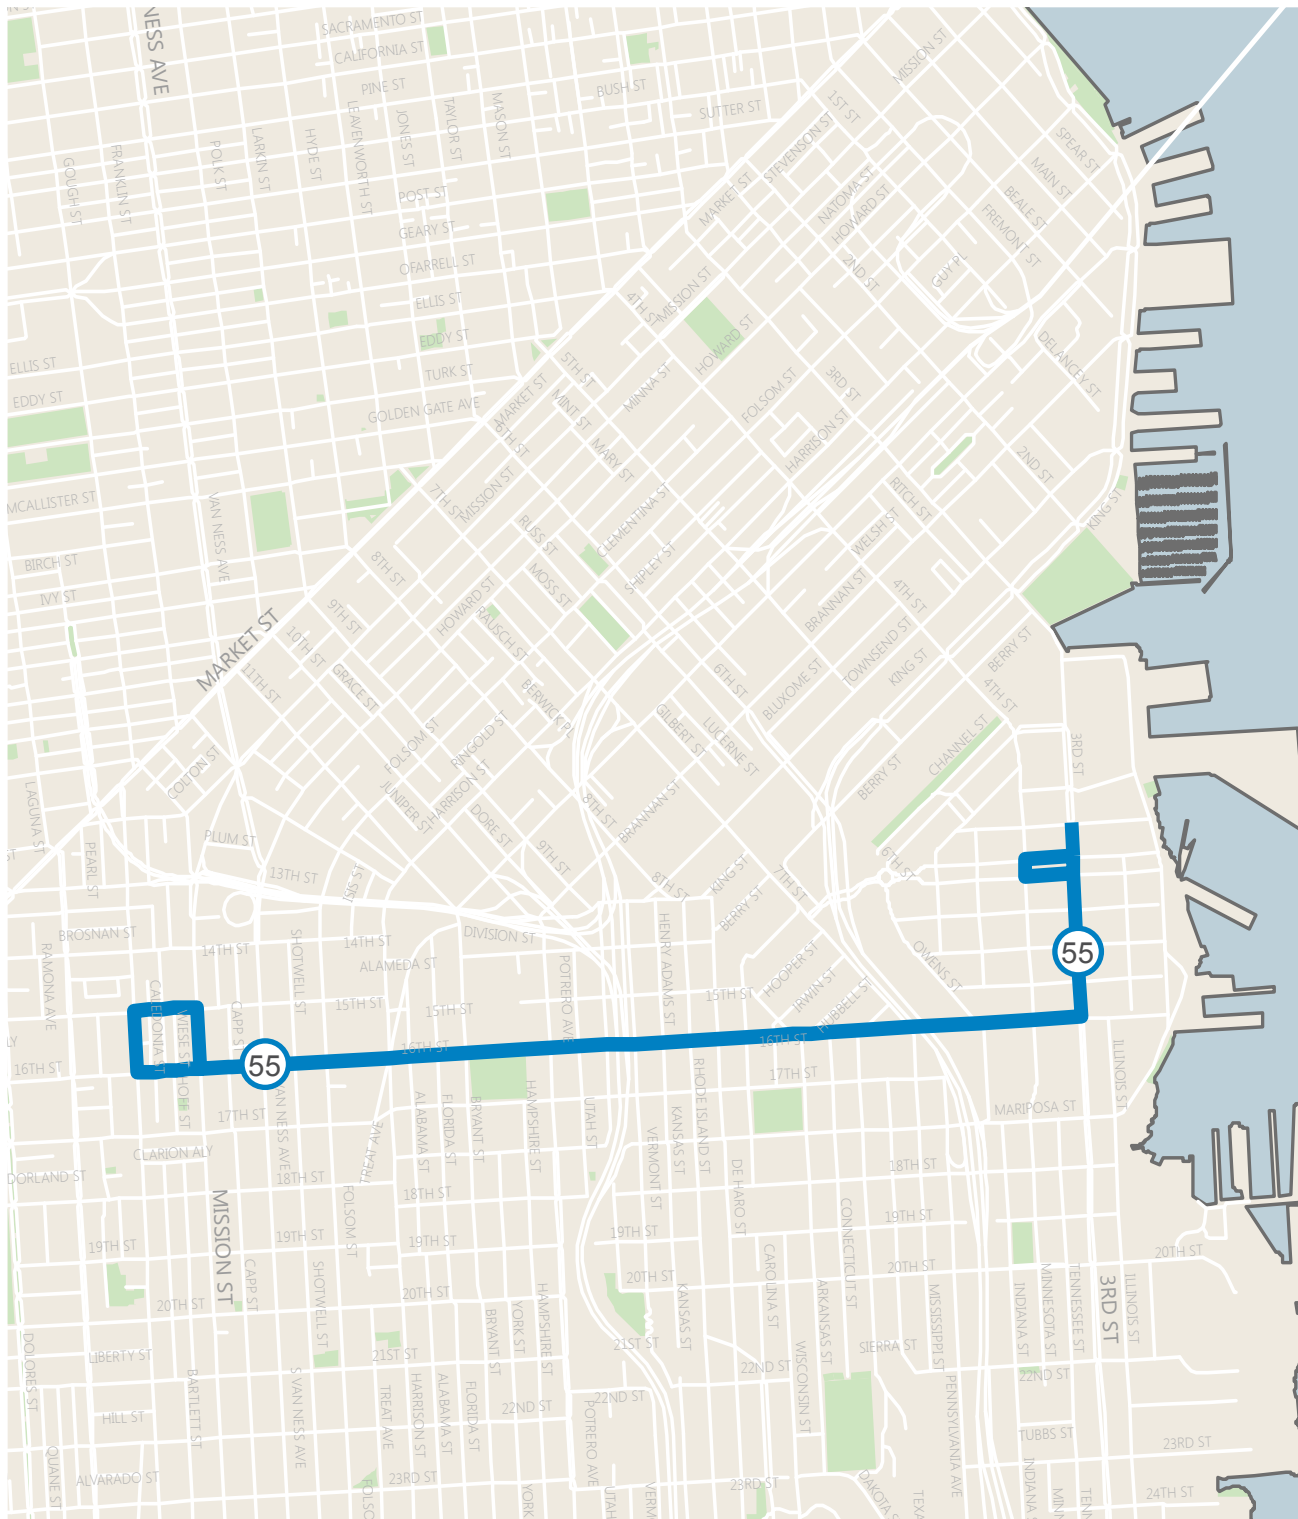

55 Mission Bay Shuttle

Connector

 Recommended Route

Feature Summary