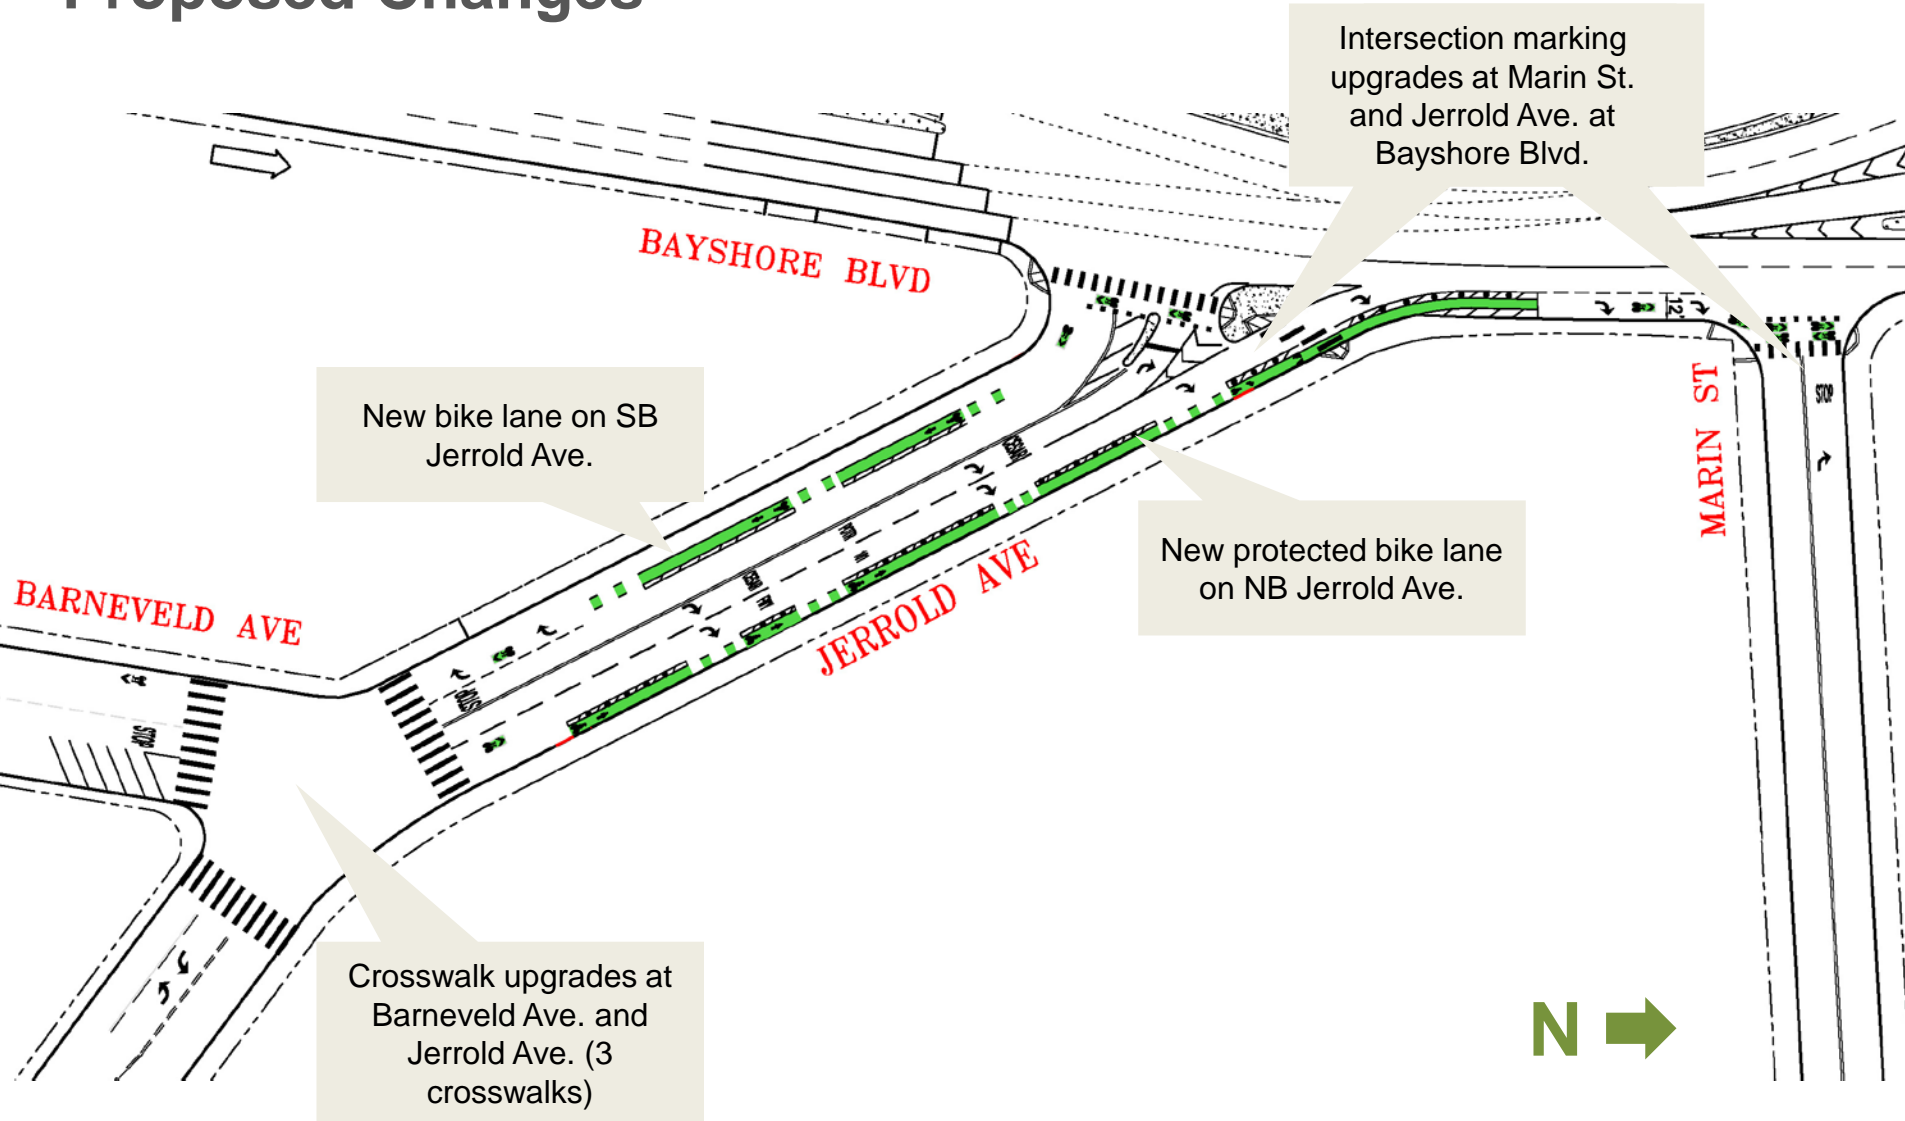

# **Bayshore Boulevard/Cesar Chavez Street/ Potrero Avenue Intersection (The Hairball)**

# Hairball Item Project Area Map

**Jerrold Avenue**  
(Barneveld Ave. to Bayshore Blvd.)

**NB Bayshore Blvd**  
(Jerrold Ave. to Marin St.)

**West Side of Barneveld Ave.**  
(McKinnon Ave. to Jerrold Ave.)  
*Parking Restrictions Only*

***Looking south from intersection of  
NB Bayshore Blvd. and Marin St.***

***Looking south from intersection of  
NB Bayshore Blvd. and Marin St.***

***Intersection of Jerrold Ave. at NB Bayshore Blvd.  
looking towards Barneveld Ave.***

# Parking and Loading Changes

**TOW AWAY NO PARKING ANYTIME**  
*(east side of street only)*

**TOW AWAY NO STOPPING, 10PM to 2AM EVERYDAY**  
*(west side of street only)*