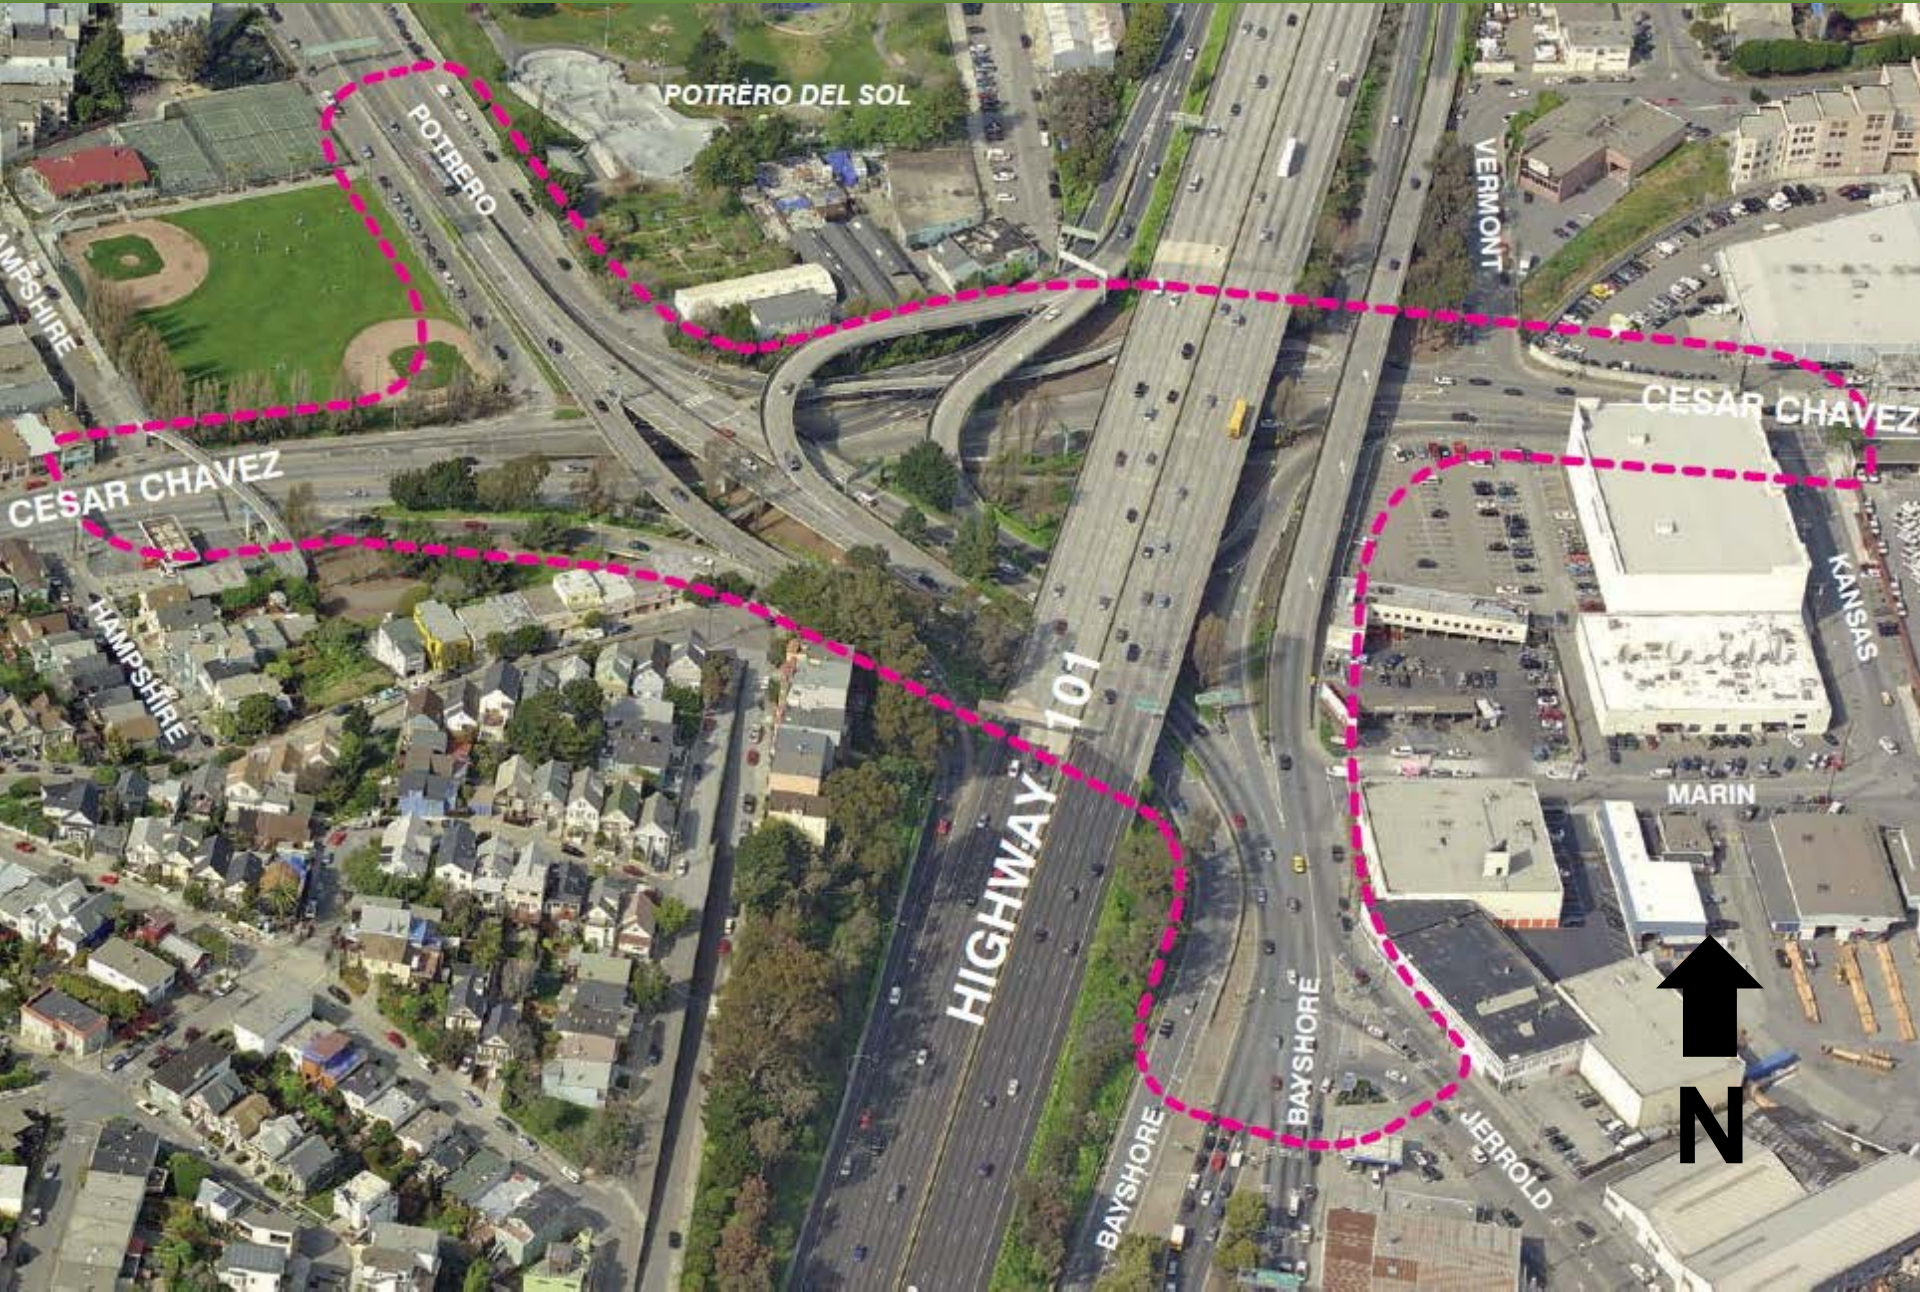

# **Bayshore Boulevard/Cesar Chavez Street/ Potrero Avenue Intersection (The Hairball)**

# Hairball Item Project Area Map

**Jerrold Avenue**  
(Barneveld Ave. to Bayshore Blvd.)

**NB Bayshore Blvd**  
(Jerrold Ave. to Marin St.)

**West Side of Barneveld Ave.**  
(McKinnon Ave. to Jerrold Ave.)  
*Parking Restrictions Only*

# Parking and Loading Changes

**TOW AWAY NO PARKING ANYTIME**  
*(east side of street only)*

**TOW AWAY NO STOPPING, 10PM to 2AM EVERYDAY**  
*(west side of street only)*