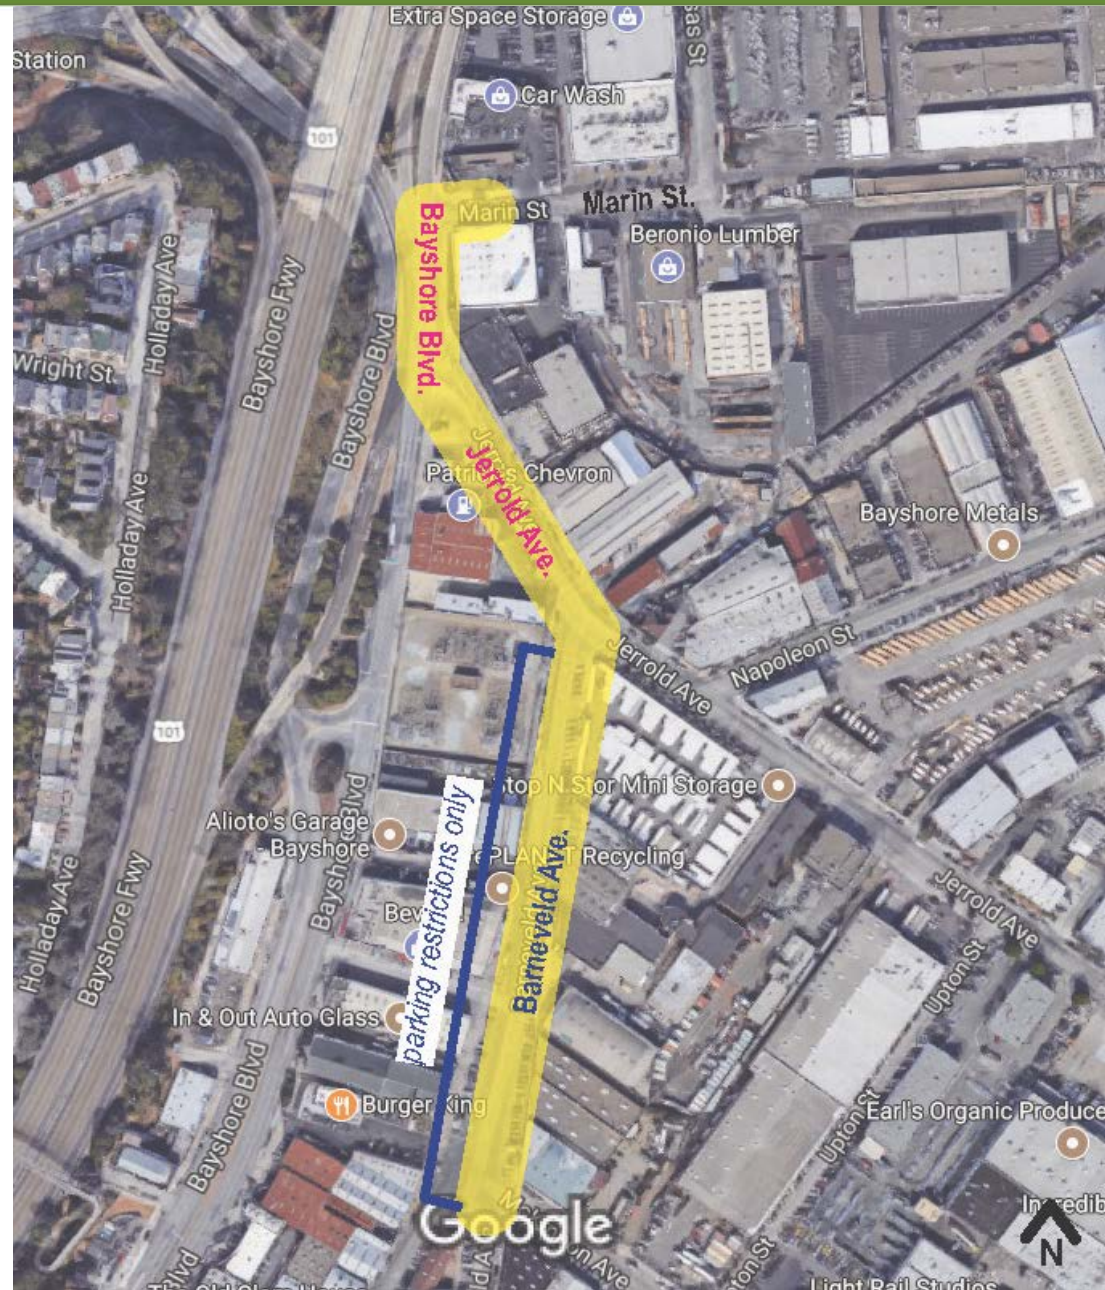

# **Bayshore Boulevard/Cesar Chavez Street/ Potrero Avenue Intersection (The Hairball)**

# Hairball Item Project Area Map

**Jerrold Avenue**  
(Barneveld Ave. to Bayshore Blvd.)

**NB Bayshore Blvd**  
(Jerrold Ave. to Marin St.)

**West Side of Barneveld Ave.**  
(McKinnon Ave. to Jerrold Ave.)  
*Parking Restrictions Only*

***Looking south from intersection of  
NB Bayshore Blvd. and Marin St.***

***Looking south from intersection of  
NB Bayshore Blvd. and Marin St.***

***Intersection of Jerrold Ave. at NB Bayshore Blvd.  
looking towards Barneveld Ave.***

# Parking and Loading Changes

**TOW AWAY NO PARKING ANYTIME**  
*(east side of street only)*

**TOW AWAY NO STOPPING, 10PM to 2AM EVERYDAY**  
*(west side of street only)*