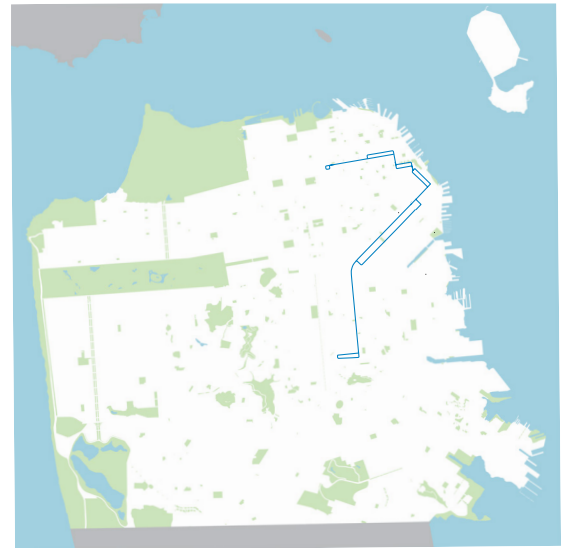

12 Folsom/Pacific

effective 8/14/2021

Nob Hill to Mission District

Refer to 12 Folsom/Pacific route map at bottom of page for short pattern.

Nob Hill to Rincon Hill