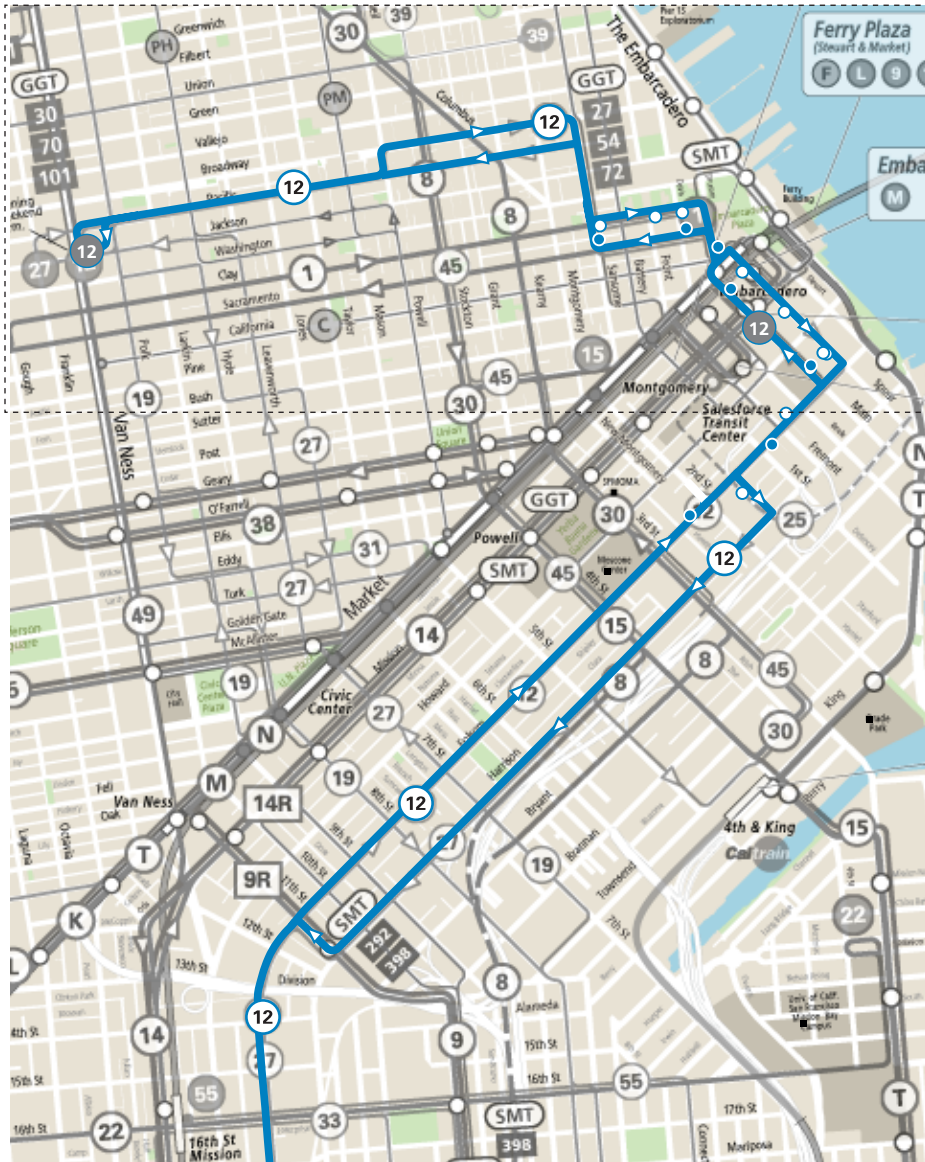

12 Folsom/Pacific

effective 8/14/2021

Nob Hill to Mission District

Refer to 12 Folsom/Pacific route map at bottom of page for short pattern.

Nob Hill to Rincon Hill