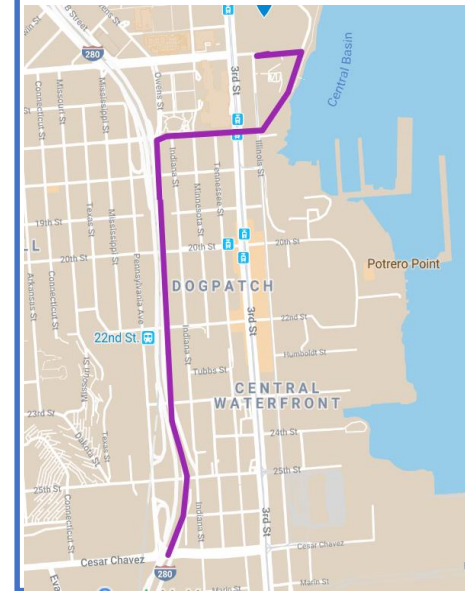

Parking Update

CHASE 
CENTER

Parking Locations and Pricing Strategy

Pre-Purchased

1. 450 South Street
2. Chase Center
3. The Exchange

Non Pass Holders

1. Lot A
2. Pier 48 Shed A and B
3. Lot C
4. 19th Street and Illinois
5. China Basin (\$30)
6. 153 Townsend (\$30)
7. Beacon Garage (\$30)
8. 7th Avenue Lot

Dual Events

1. Pier 80 Western Pacific

How to Get to Chase Center – Driving

East Bay –Via 4th St.

North Bay- Via 7th St

South Bay – Via Mariposa

Key Points

1. Access to Chase Center and 450 South is only from Terry Francois
2. Parking Passes will have driving directions
3. Non Prepaid parking will be directed to Lot A and 19th Street lot.
4. Dual Events Signage directing cars from South Bay to utilize Cesar Chavez and East Bay to utilize 7th Street

Solving for risks – Technology during events

Giants vs Cubs at Oracle
San Francisco, California, United States, Jul 22 - Jul 24, 2019

Monday, Jul 22

4th St	20:30-22:00
Channel St	20:30-22:00
King St	20:30-22:00