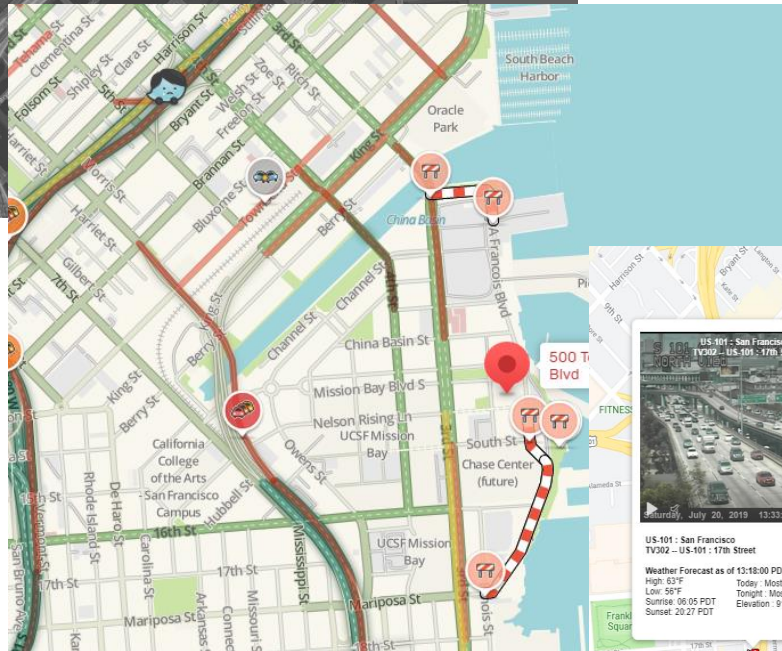

Parking Update

CHASE 
CENTER

Parking Locations and Pricing Strategy

Pre-Purchased

1. 450 South Street
2. Chase Center
3. The Exchange

Non Pass Holders

1. Lot A
2. Pier 48 Shed A and B
3. Lot C
4. 19th Street and Illinois
5. China Basin (\$30)
6. 153 Townsend (\$30)
7. Beacon Garage (\$30)
8. 7th Avenue Lot

Dual Events

1. Pier 80 Western Pacific

How to Get to Chase Center – Driving

East Bay –Via 4th St.

North Bay- Via 7th St

South Bay – Via Mariposa

Key Points

1. Access to Chase Center and 450 South is only from Terry Francois
2. Parking Passes will have driving directions
3. Non Prepaid parking will be directed to Lot A and 19th Street lot.
4. Dual Events Signage directing cars from South Bay to utilize Cesar Chavez and East Bay to utilize 7th Street

Solving for risks – Technology during events

Giants vs Cubs at Oracle
San Francisco, California, United States, Jul 22 - Jul 24, 2019

Monday, Jul 22

4th St	20:30-22:00
Channel St	20:30-22:00
King St	20:30-22:00

Close

INFORMATION BY

- OracleParkSF
- Debraann

Waze Map Editing / Loading the event

WAZE Traffic Screens

In App push Notifications and In App directions

Access to CALTRANS & SFGo Traffic Cameras