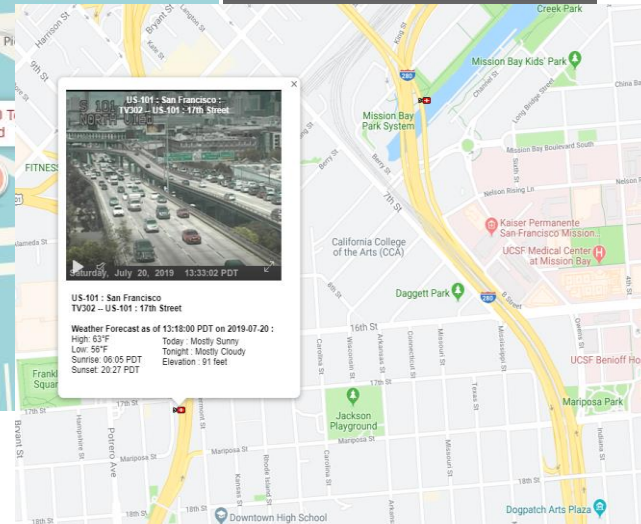

Parking Update

CHASE 
CENTER

Parking Locations and Pricing Strategy

Pre-Purchased

1. 450 South Street
2. Chase Center
3. The Exchange

Non Pass Holders

1. Lot A
2. Pier 48 Shed A and B
3. Lot C
4. 19th Street and Illinois
5. China Basin (\$30)
6. 153 Townsend (\$30)
7. Beacon Garage (\$30)
8. 7th Avenue Lot

Dual Events

1. Pier 80 Western Pacific

How to Get to Chase Center – Driving

East Bay –Via 4th St.

North Bay- Via 7th St

South Bay – Via Mariposa

Key Points

1. Access to Chase Center and 450 South is only from Terry Francois
2. Parking Passes will have driving directions
3. Non Prepaid parking will be directed to Lot A and 19th Street lot.
4. Dual Events Signage directing cars from South Bay to utilize Cesar Chavez and East Bay to utilize 7th Street

Solving for risks – Technology during events

Giants vs Cubs at Oracle
San Francisco, California, United States, Jul 22 - Jul 24, 2019

Monday, Jul 22

4th St	20:30-22:00
Channel St	20:30-22:00
King St	20:30-22:00

Close

INFORMATION BY

- OracleParkSF
- Debraann

Waze Map Editing / Loading the event

WAZE Traffic Screens

In App push Notifications and In App directions

Access to CALTRANS & SFGo Traffic Cameras