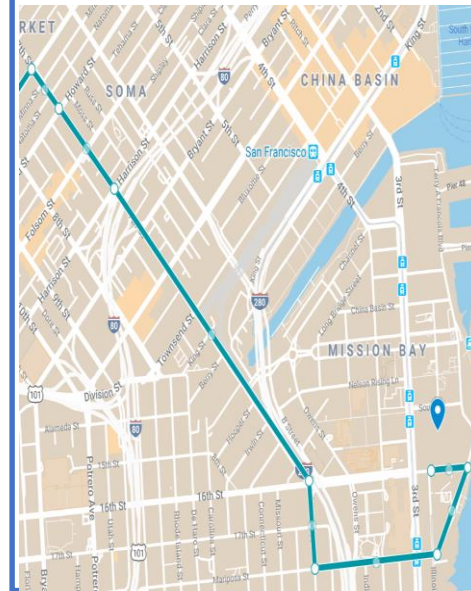

Parking Update

CHASE 
CENTER

Parking Locations and Pricing Strategy

Pre-Purchased

1. 450 South Street
2. Chase Center
3. The Exchange

Non Pass Holders

1. Lot A
2. Pier 48 Shed A and B
3. Lot C
4. 19th Street and Illinois
5. China Basin (\$30)
6. 153 Townsend (\$30)
7. Beacon Garage (\$30)
8. 7th Avenue Lot

Dual Events

1. Pier 80 Western Pacific

How to Get to Chase Center – Driving

East Bay –Via 4th St.

North Bay- Via 7th St

South Bay – Via Mariposa

Key Points

1. Access to Chase Center and 450 South is only from Terry Francois
2. Parking Passes will have driving directions
3. Non Prepaid parking will be directed to Lot A and 19th Street lot.
4. Dual Events Signage directing cars from South Bay to utilize Cesar Chavez and East Bay to utilize 7th Street

Solving for risks – Technology during events

Giants vs Cubs at Oracle
San Francisco, California, United States, Jul 22 - Jul 24, 2019

Monday, Jul 22

4th St	20:30-22:00
Channel St	20:30-22:00
King St	20:30-22:00