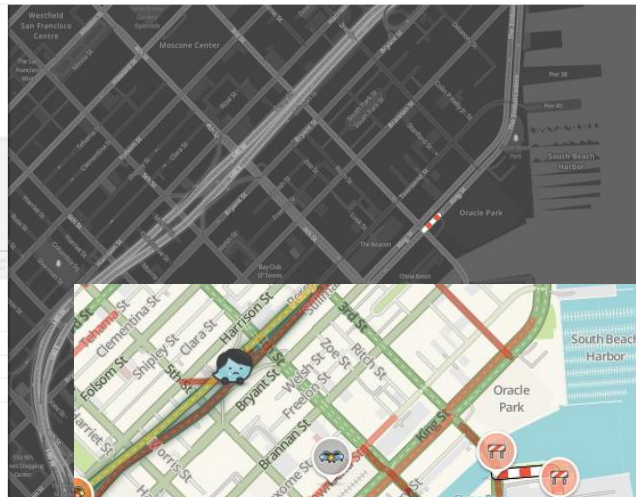

Parking Update

CHASE 
CENTER

Parking Locations and Pricing Strategy

Pre-Purchased

1. 450 South Street
2. Chase Center
3. The Exchange

Non Pass Holders

1. Lot A
2. Pier 48 Shed A and B
3. Lot C
4. 19th Street and Illinois
5. China Basin (\$30)
6. 153 Townsend (\$30)
7. Beacon Garage (\$30)
8. 7th Avenue Lot

Dual Events

1. Pier 80 Western Pacific

How to Get to Chase Center – Driving

East Bay –Via 4th St.

North Bay- Via 7th St

South Bay – Via Mariposa

Key Points

1. Access to Chase Center and 450 South is only from Terry Francois
2. Parking Passes will have driving directions
3. Non Prepaid parking will be directed to Lot A and 19th Street lot.
4. Dual Events Signage directing cars from South Bay to utilize Cesar Chavez and East Bay to utilize 7th Street

Solving for risks – Technology during events

Giants vs Cubs at Oracle
San Francisco, California, United States, Jul 22 - Jul 24, 2019

Monday, Jul 22

4th St	20:30-22:00
Channel St	20:30-22:00
King St	20:30-22:00

Close

INFORMATION BY

- OracleParkSF
- Debraann

Waze Map Editing / Loading the event

WAZE Traffic Screens

In App push Notifications and In App directions

Access to CALTRANS & SFGo Traffic Cameras