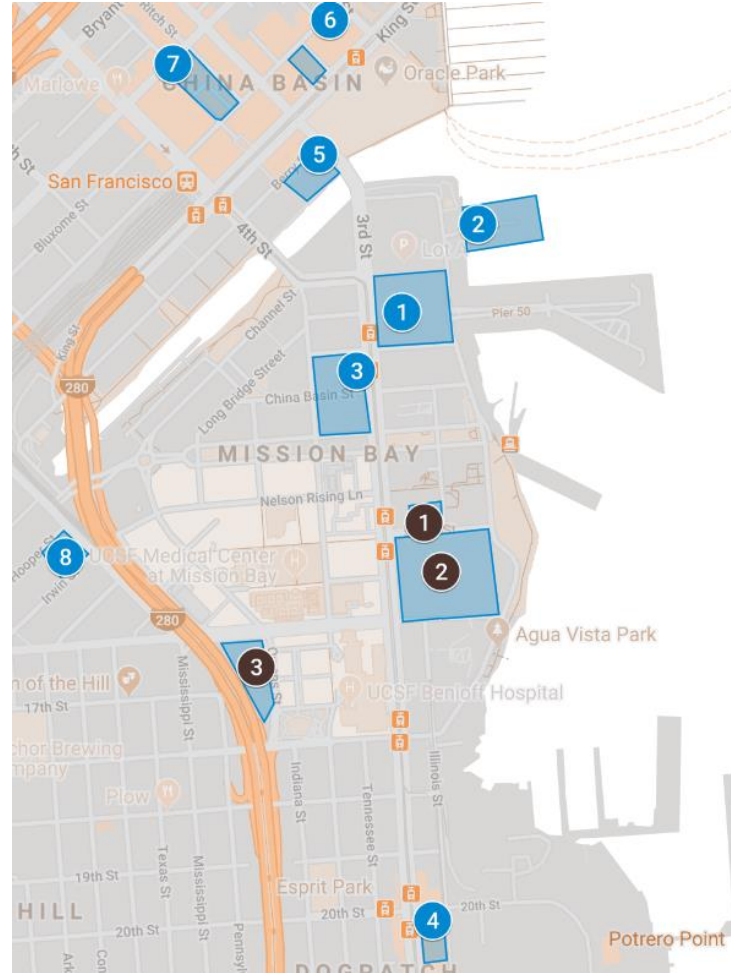

Parking Update

CHASE 
CENTER

Parking Locations and Pricing Strategy

Pre-Purchased

1. 450 South Street
2. Chase Center
3. The Exchange

Non Pass Holders

1. Lot A
2. Pier 48 Shed A and B
3. Lot C
4. 19th Street and Illinois
5. China Basin (\$30)
6. 153 Townsend (\$30)
7. Beacon Garage (\$30)
8. 7th Avenue Lot

Dual Events

1. Pier 80 Western Pacific

How to Get to Chase Center – Driving

East Bay –Via 4th St.

North Bay- Via 7th St

South Bay – Via Mariposa

Key Points

1. Access to Chase Center and 450 South is only from Terry Francois
2. Parking Passes will have driving directions
3. Non Prepaid parking will be directed to Lot A and 19th Street lot.
4. Dual Events Signage directing cars from South Bay to utilize Cesar Chavez and East Bay to utilize 7th Street

Solving for risks – Technology during events

Giants vs Cubs at Oracle
San Francisco, California, United States, Jul 22 - Jul 24, 2019

Monday, Jul 22

4th St	20:30-22:00
Channel St	20:30-22:00
King St	20:30-22:00

Close

INFORMATION BY

- OracleParkSF
- Debraann

Waze Map Editing / Loading the event

WAZE Traffic Screens

In App push Notifications and In App directions

Access to CALTRANS & SFGo Traffic Cameras