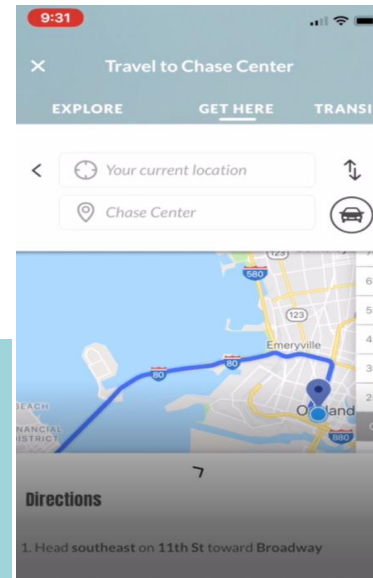

Parking Update

CHASE 
CENTER

Parking Locations and Pricing Strategy

Pre-Purchased

1. 450 South Street
2. Chase Center
3. The Exchange

Non Pass Holders

1. Lot A
2. Pier 48 Shed A and B
3. Lot C
4. 19th Street and Illinois
5. China Basin (\$30)
6. 153 Townsend (\$30)
7. Beacon Garage (\$30)
8. 7th Avenue Lot

Dual Events

1. Pier 80 Western Pacific

How to Get to Chase Center – Driving

East Bay –Via 4th St.

North Bay- Via 7th St

South Bay – Via Mariposa

Key Points

1. Access to Chase Center and 450 South is only from Terry Francois
2. Parking Passes will have driving directions
3. Non Prepaid parking will be directed to Lot A and 19th Street lot.
4. Dual Events Signage directing cars from South Bay to utilize Cesar Chavez and East Bay to utilize 7th Street

Solving for risks – Technology during events

Giants vs Cubs at Oracle
San Francisco, California, United States, Jul 22 - Jul 24, 2019

Monday, Jul 22

4th St	20:30-22:00
Channel St	20:30-22:00
King St	20:30-22:00

Close

INFORMATION BY

- OracleParkSF
- Debraann

Waze Map Editing / Loading the event

WAZE Traffic Screens

In App push Notifications and In App directions

Access to CALTRANS & SFGo Traffic Cameras