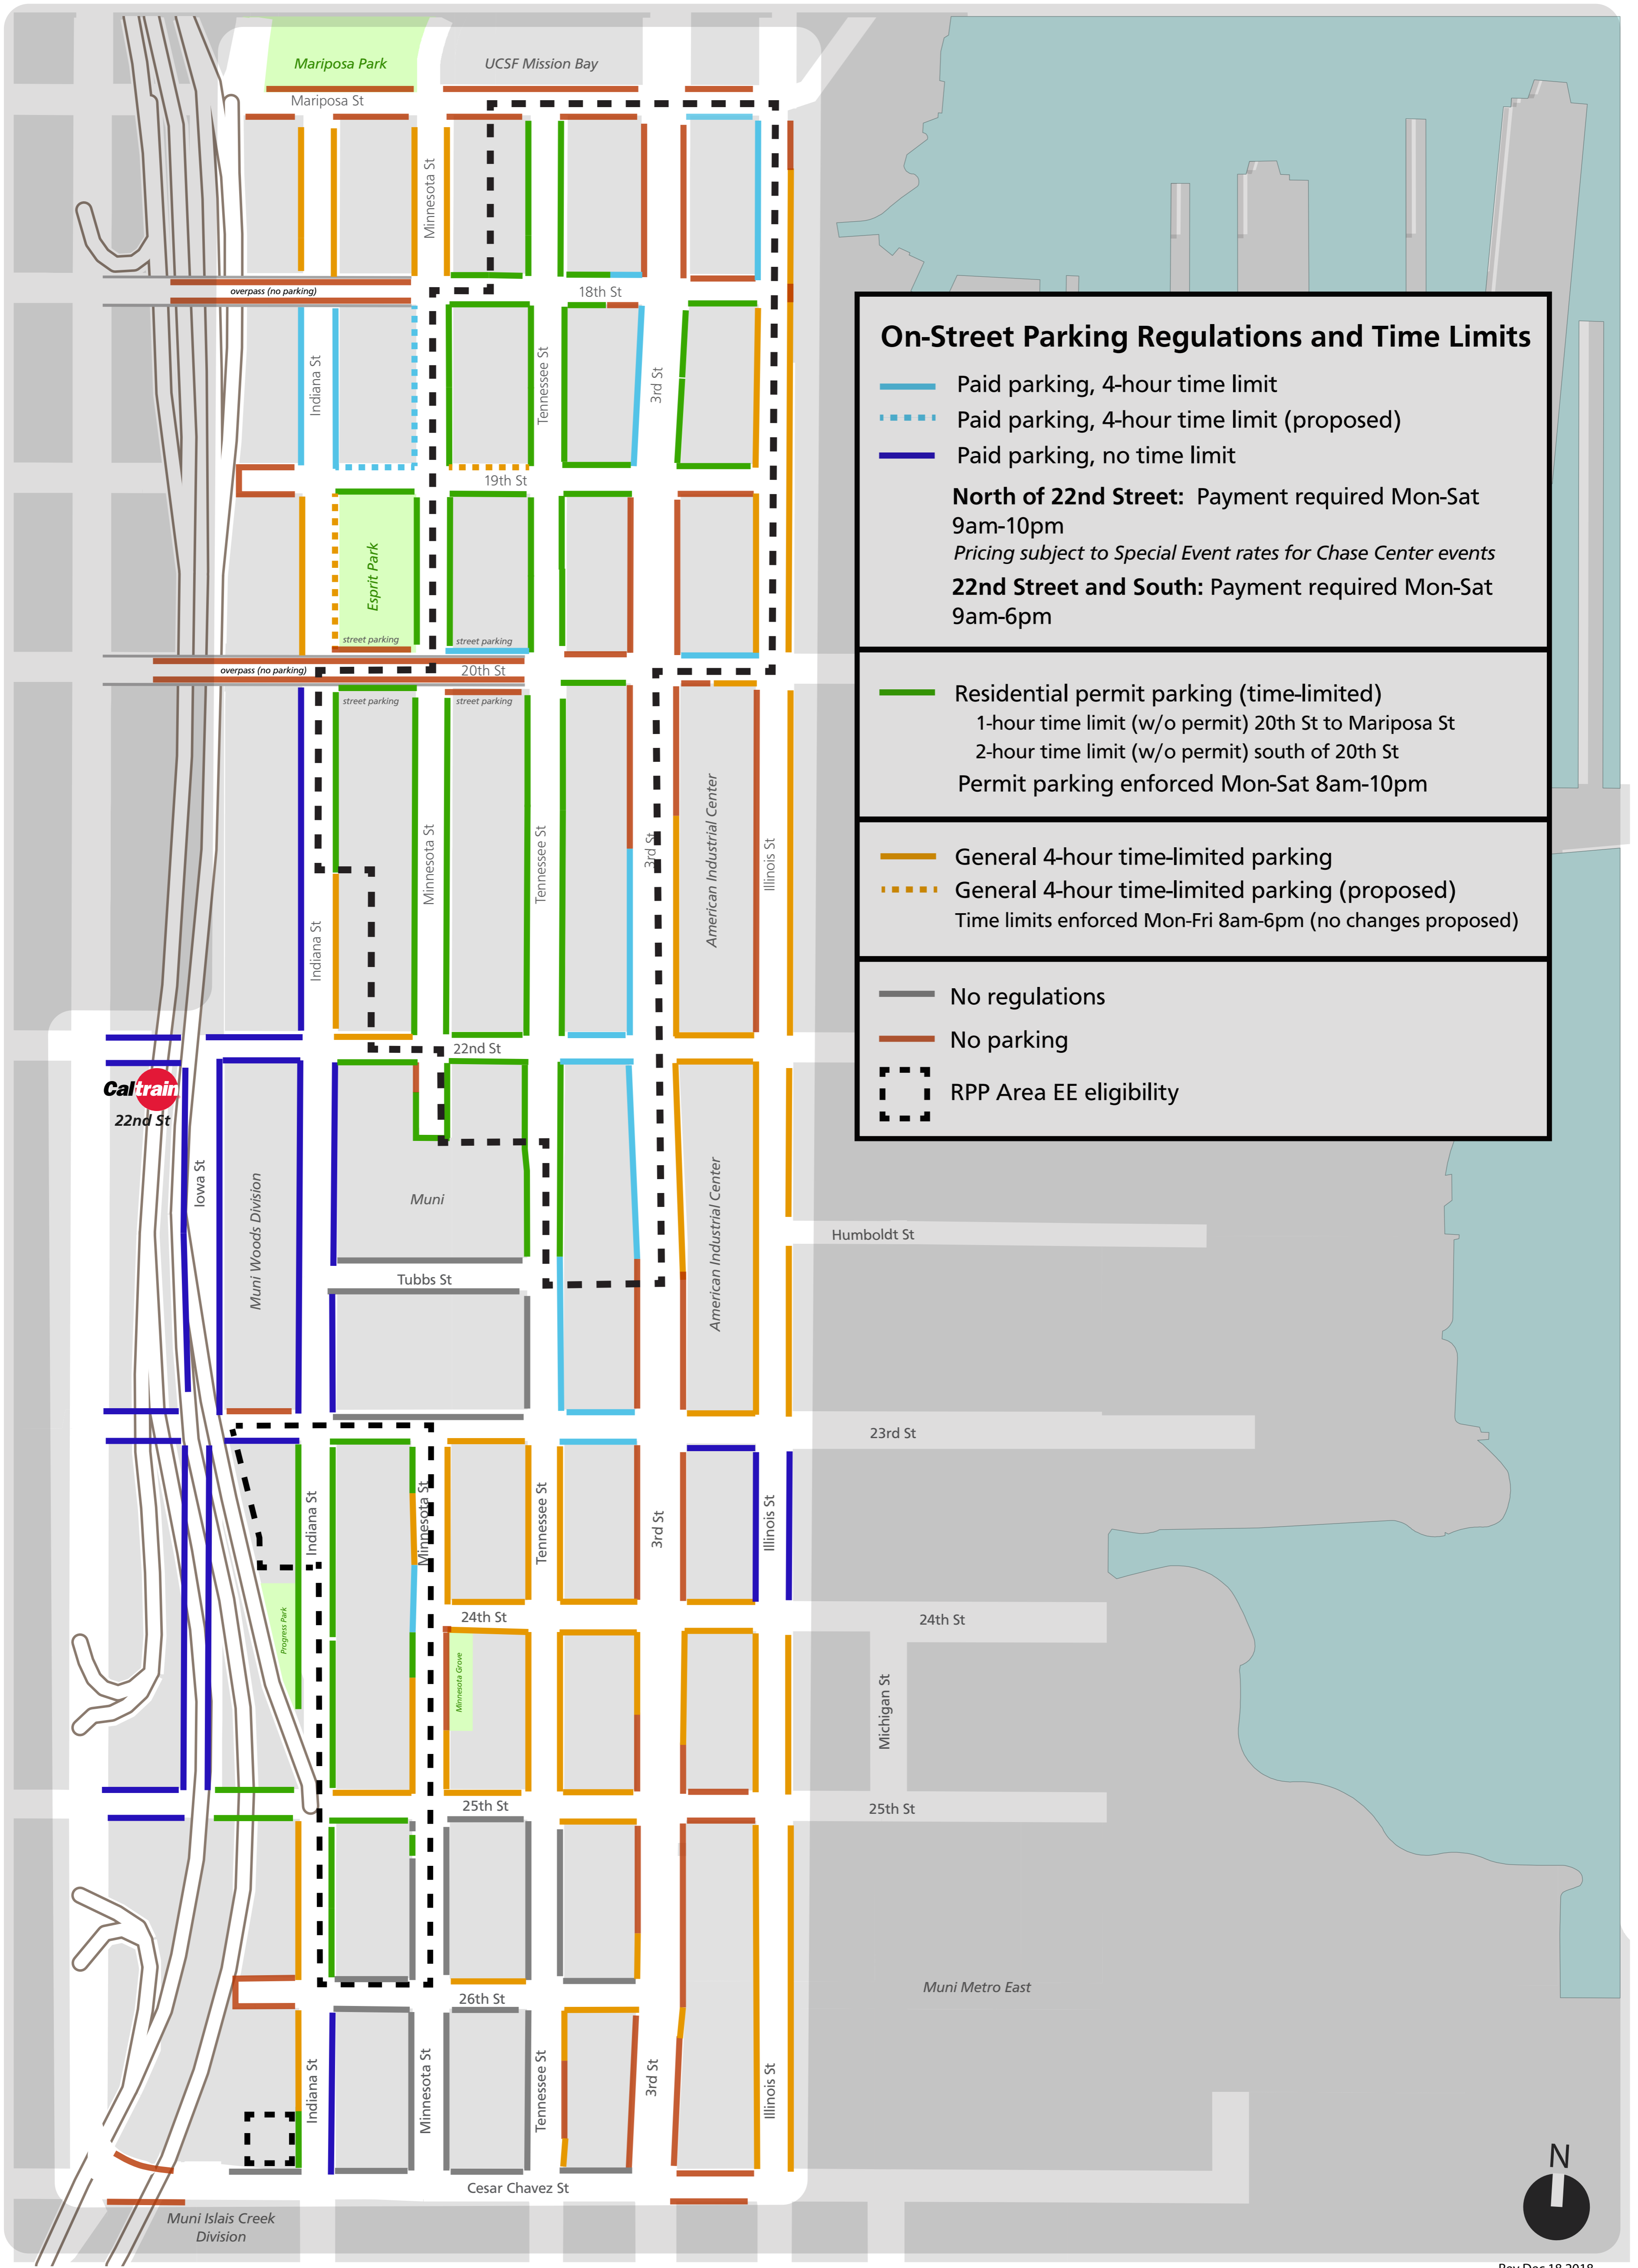

Dogpatch Parking Management

Recommendation for Chase Center Event Regulation

On-Street Parking Regulations and Time Limits

- Paid parking, 4-hour time limit
- Paid parking, 4-hour time limit (proposed)
- Paid parking, no time limit

North of 22nd Street: Payment required Mon-Sat 9am-10pm
Pricing subject to Special Event rates for Chase Center events

22nd Street and South: Payment required Mon-Sat 9am-6pm

- Residential permit parking (time-limited)
 - 1-hour time limit (w/o permit) 20th St to Mariposa St
 - 2-hour time limit (w/o permit) south of 20th St
 - Permit parking enforced Mon-Sat 8am-10pm

- General 4-hour time-limited parking
- General 4-hour time-limited parking (proposed)
- Time limits enforced Mon-Fri 8am-6pm (no changes proposed)

- No regulations
- No parking
- RPP Area EE eligibility