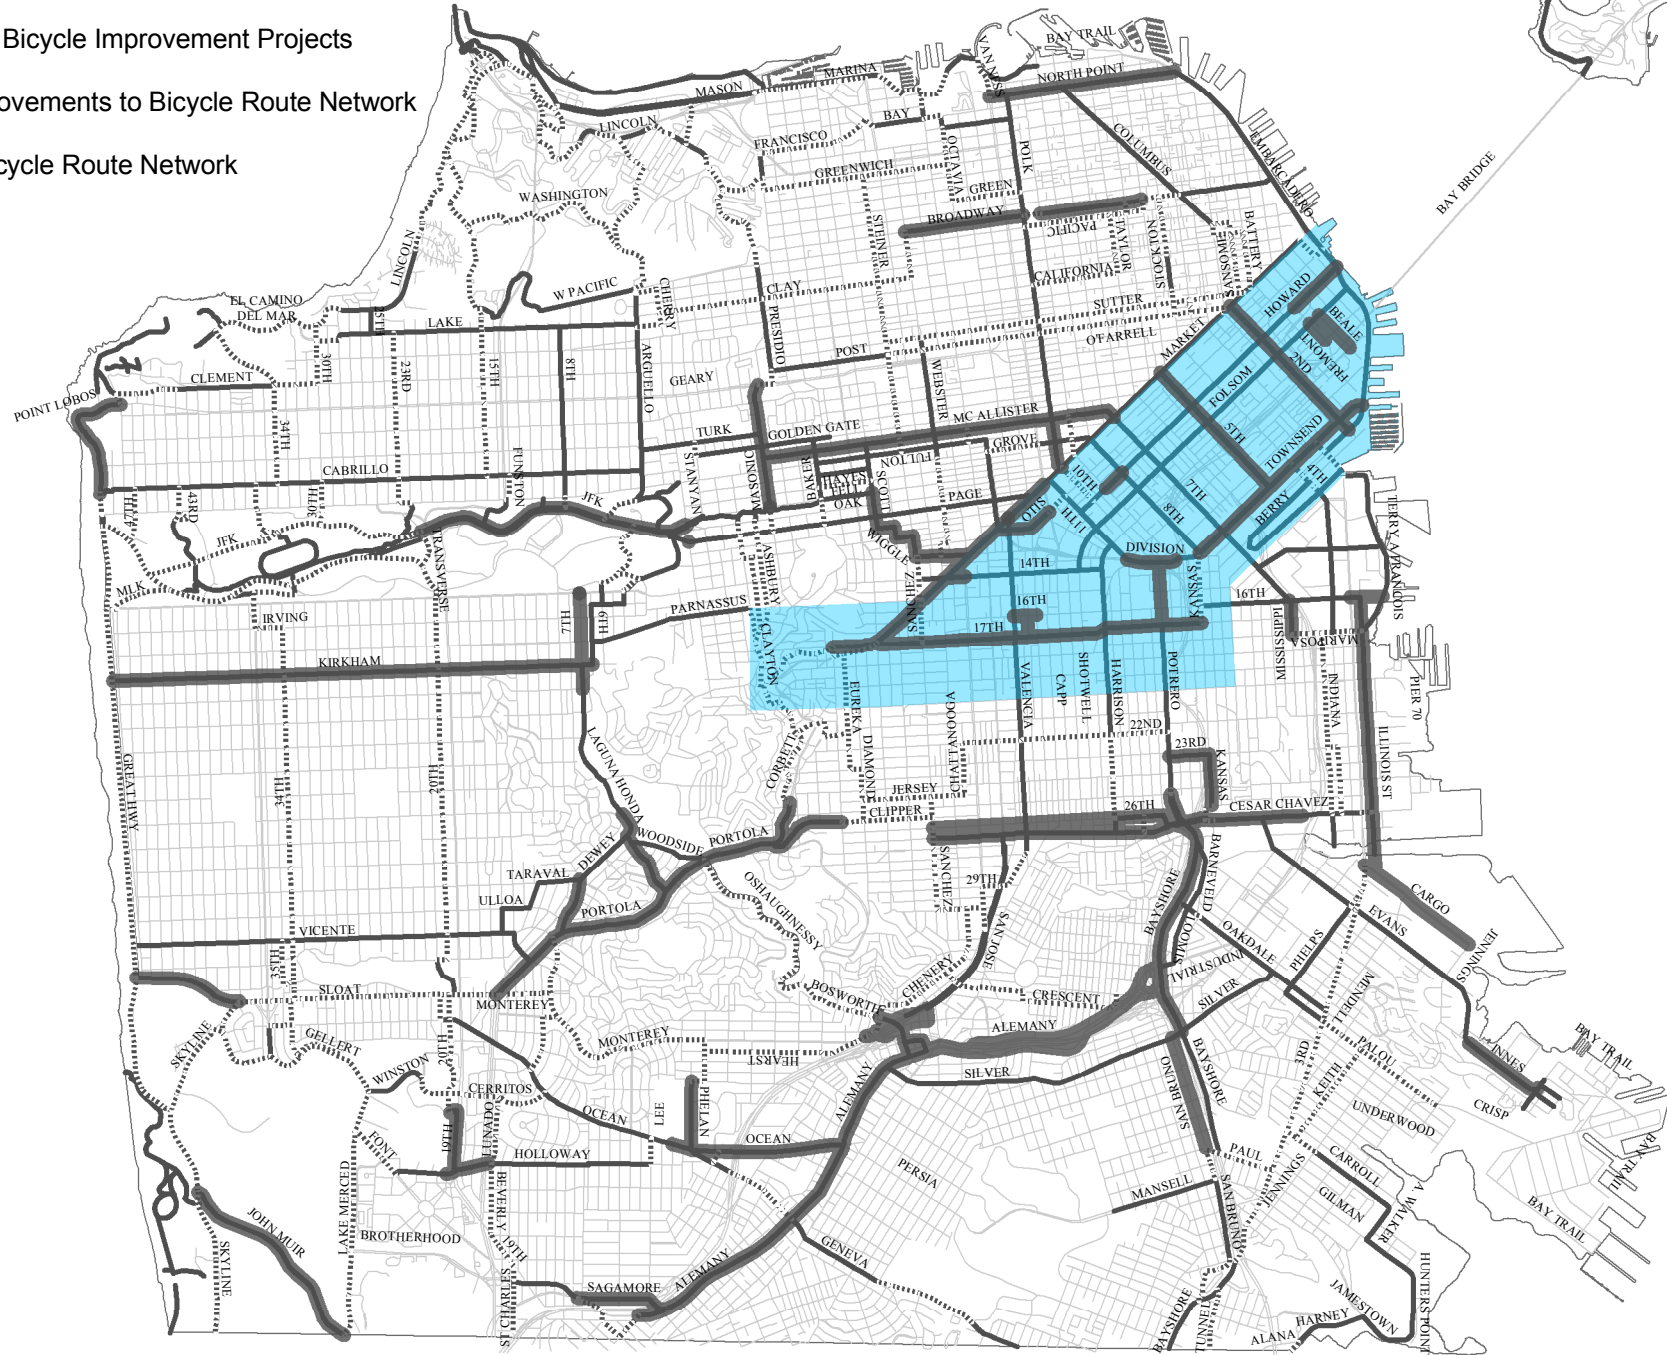

Bicycle Plan EIR Projects Group 2

-  Group 2 Project Area
-  Near-Term Bicycle Improvement Projects
-  Minor Improvements to Bicycle Route Network
-  Existing Bicycle Route Network

Data Source: SFMTA