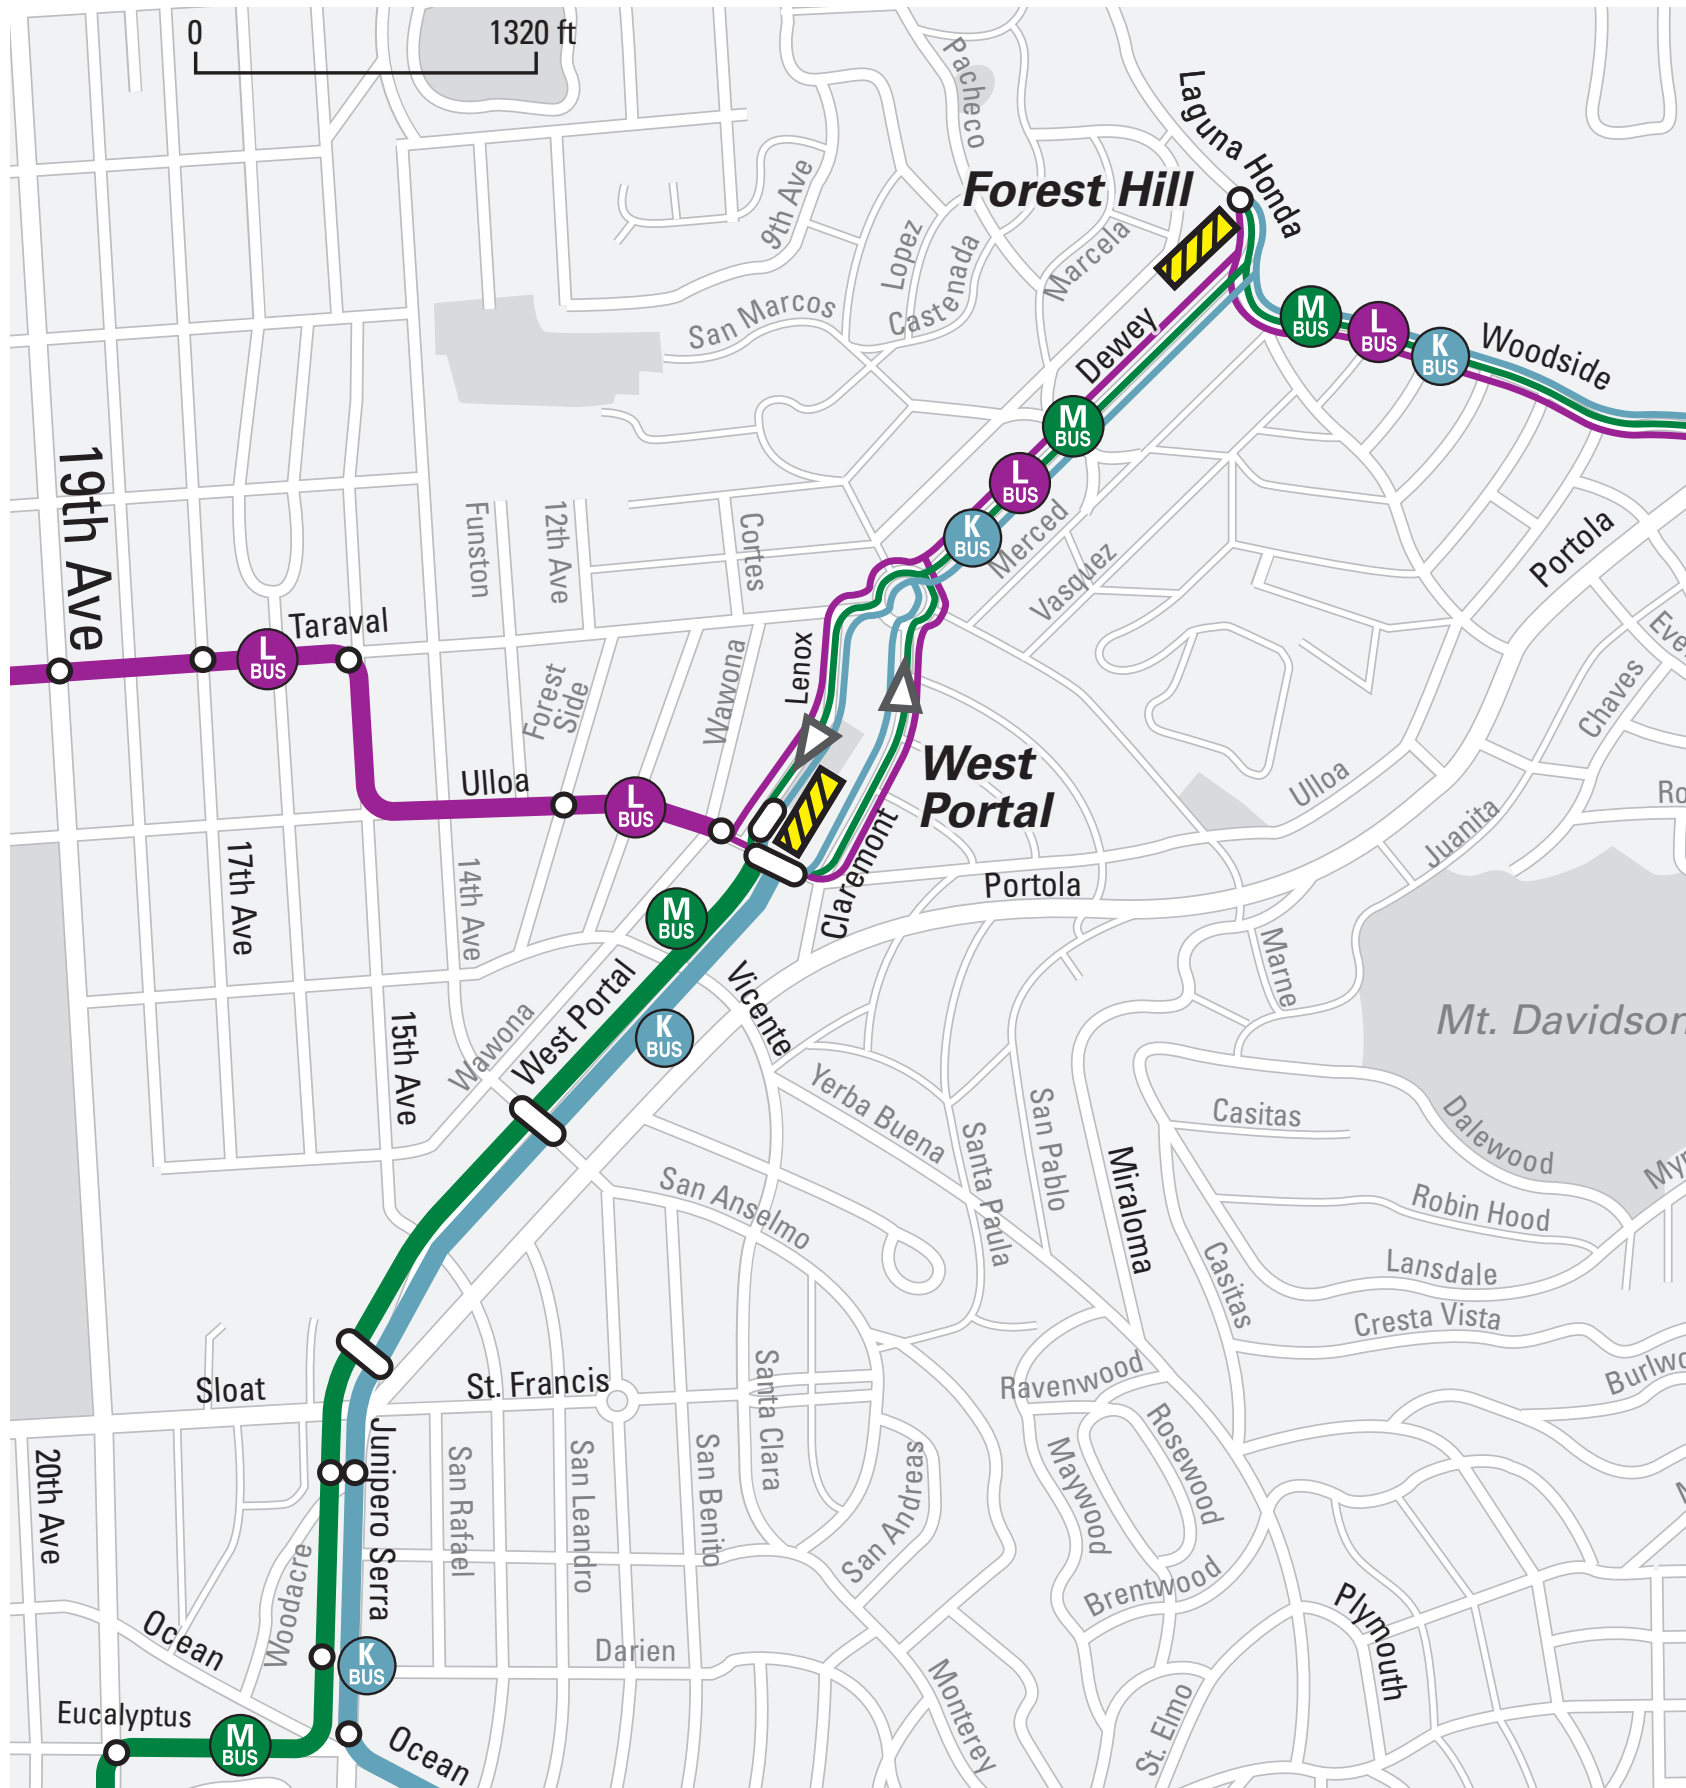

# WEEKEND LATE NIGHT CLOSURES OF TWIN PEAKS TUNNEL

-  **L Taraval Bus**  
(SF Zoo - Embarcadero Station)
-  **M Ocean View Bus**  
(Balboa Park - Embarcadero Station)
-  **K Ingleside Bus**  
(Balboa Park - Embarcadero Station)
-  **Station Closed**