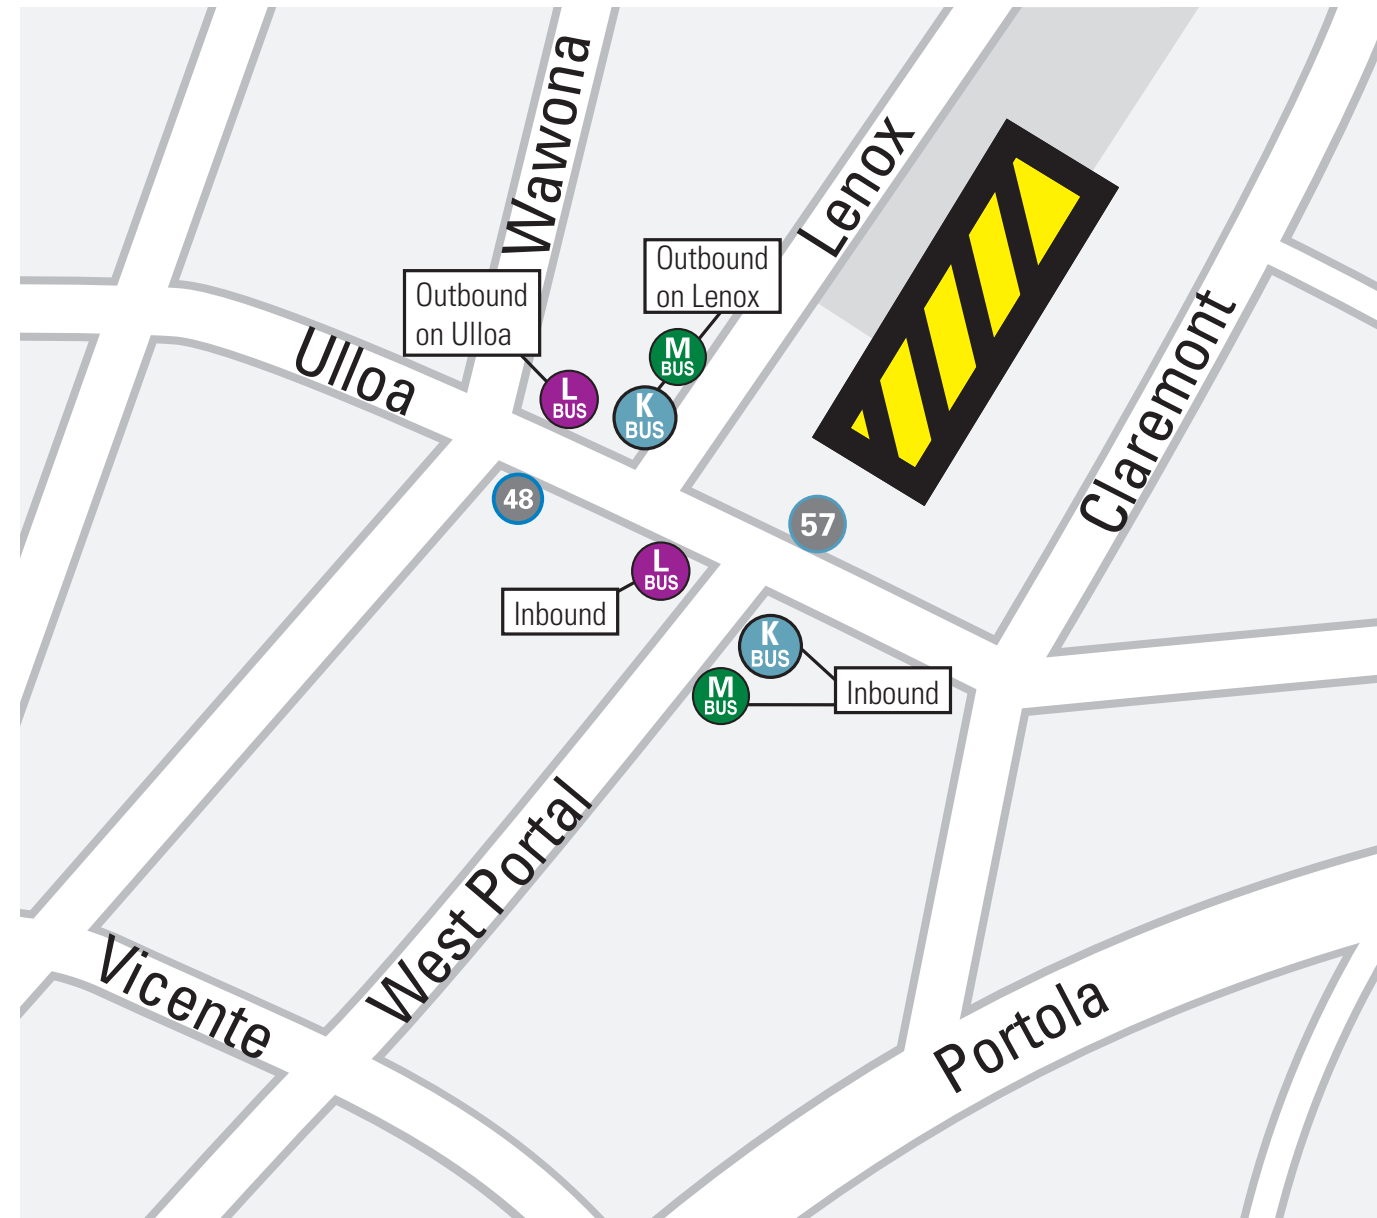

# WEEKEND LATE NIGHT CLOSURES OF TWIN PEAKS TUNNEL

-  **L Taraval Bus**  
(SF Zoo - Embarcadero Station)
-  **M Ocean View Bus**  
(Balboa Park - Embarcadero Station)
-  **K Ingleside Bus**  
(Balboa Park - Embarcadero Station)
-  **Station Closed**