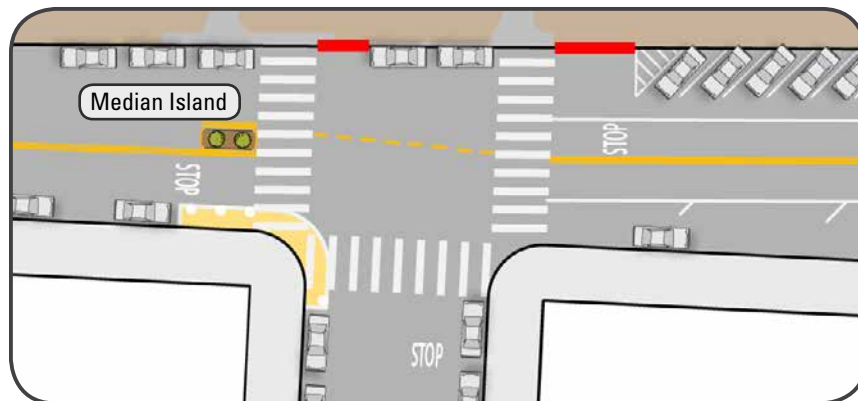

Lower Great Highway Pedestrian Improvements Project

Proposed Medium-Term Intersection Details

Ulloa

Ortega

Kirkham

Irving