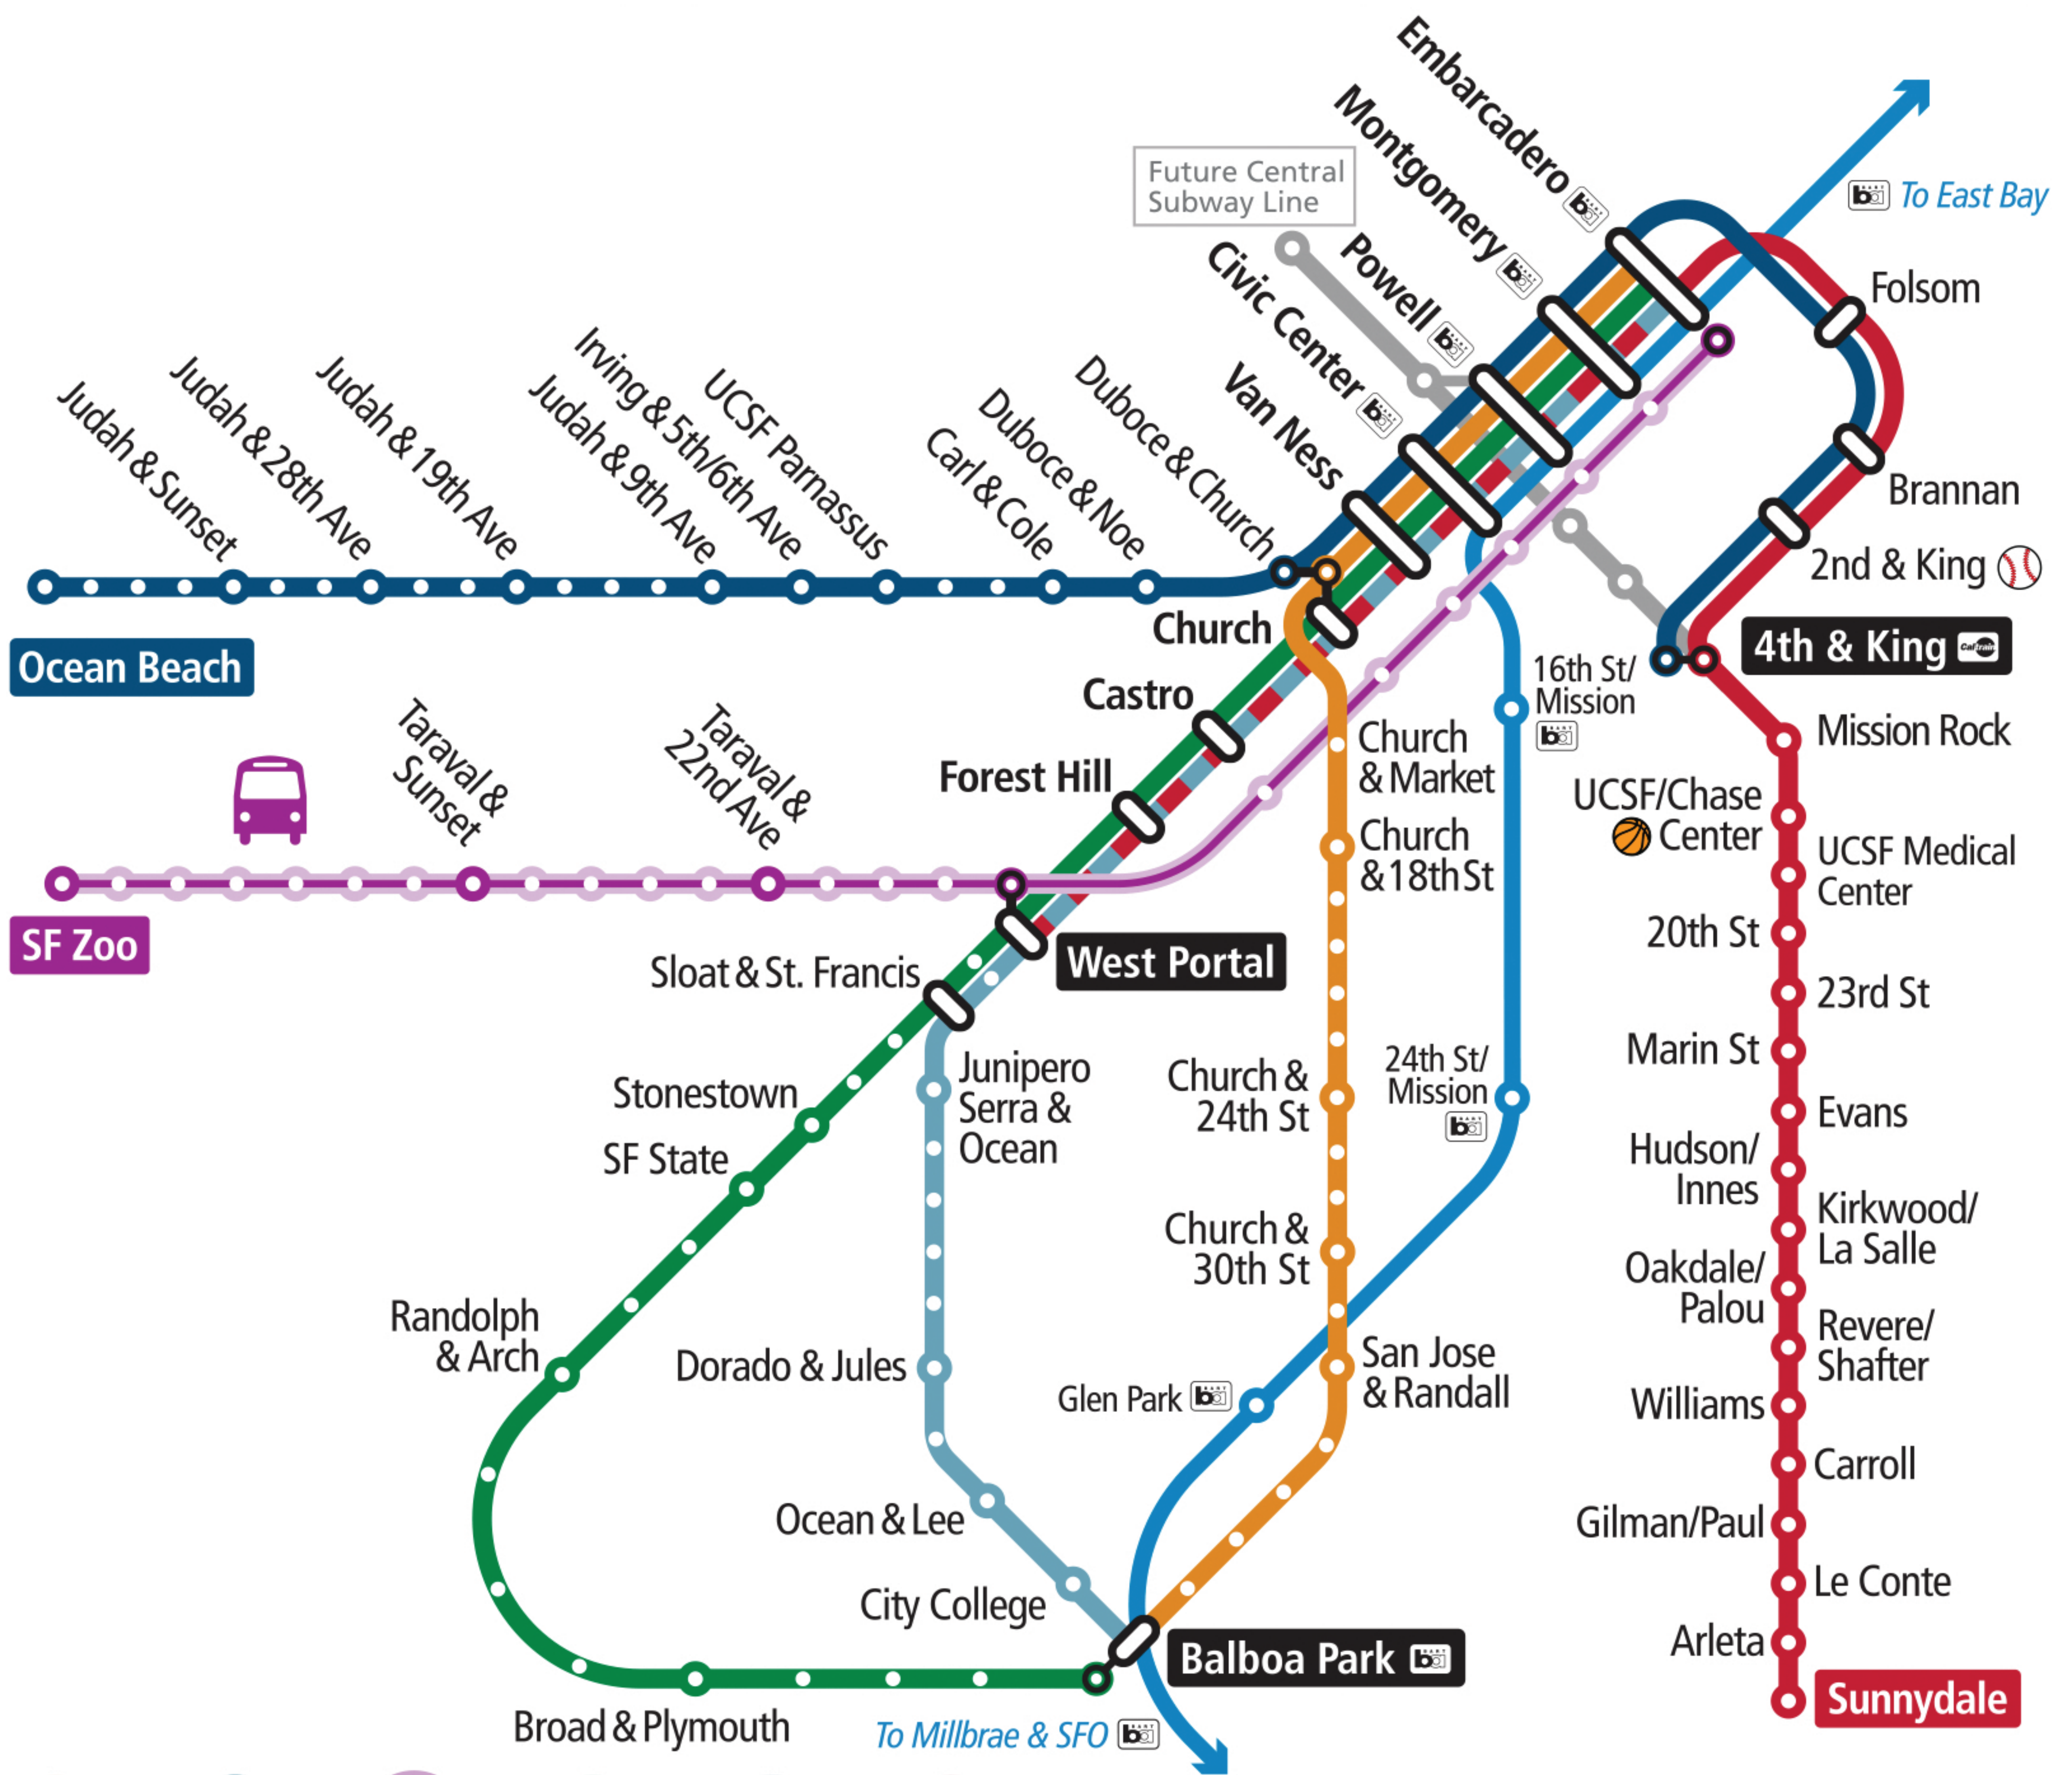

Metro

J Church
K Ingleside
L Taraval
M Ocean View
N Judah
T Third St
 BART
 REGIONAL PARTNER

BUS SHUTTLE

Shared Station
 Stop
 Other Stop
 BART Station & Line
 Caltrain Depot
 Under Construction
 Ball Park & Arena
 Map Not to Scale
 02/2022